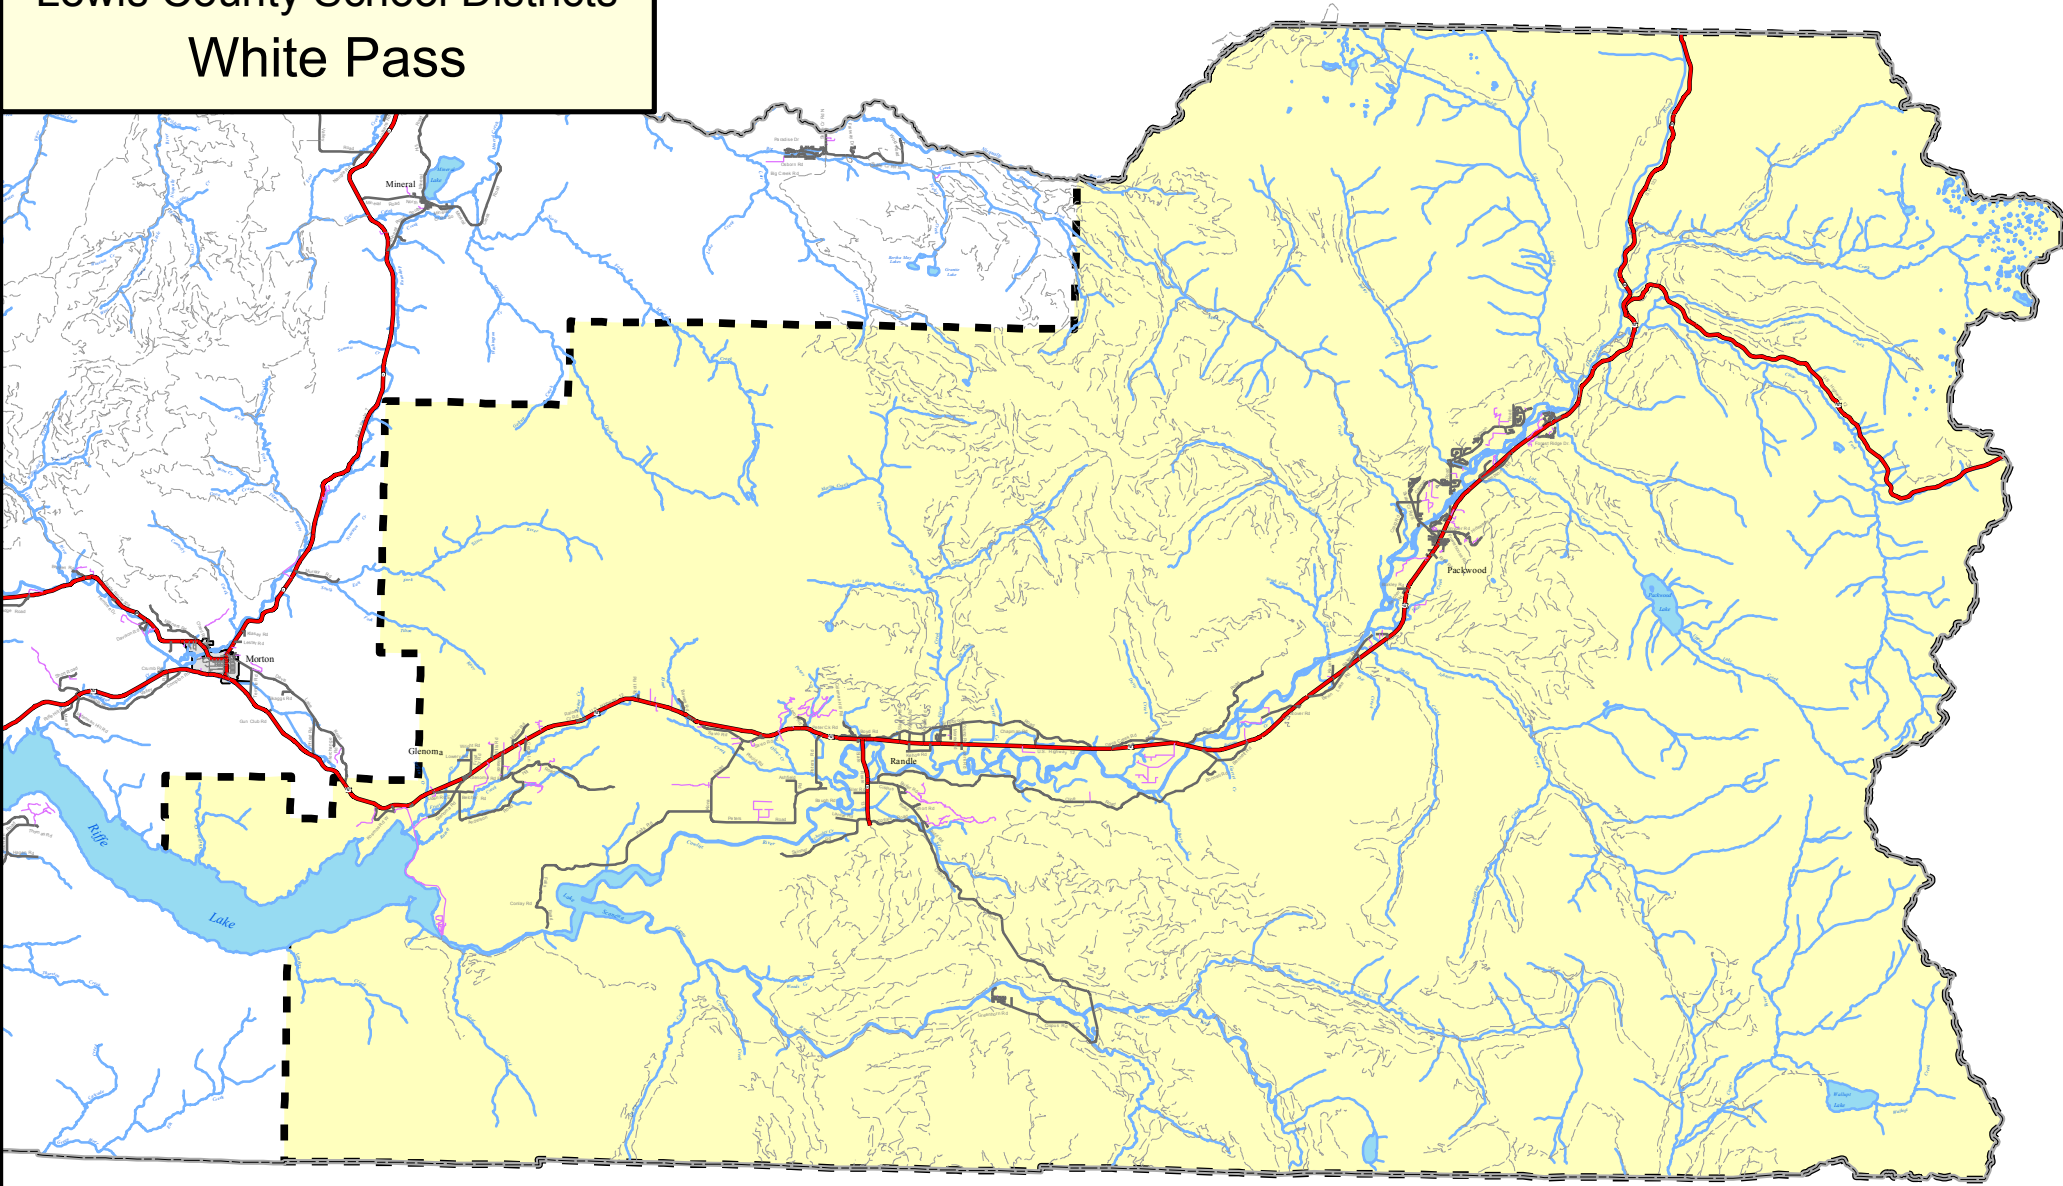

# Lewis County School Districts White Pass

## *Lewis County, Washington*

This map was compiled by Lewis County Geographic Information Services. The base map was developed by the Washington State Department of Natural Resources by scanning and digitizing United States Geological Survey 1:24,000 quadrangle maps. The accuracy of the map has not been verified, and it should be used for informational purposes only. Any possible discrepancies should be brought to the attention of Lewis County GIS.

Projection: Lambert Conformal Conic  
Datum: 1983 North American Datum  
U.S.G.S. State Plane Zone 5626

May 2011