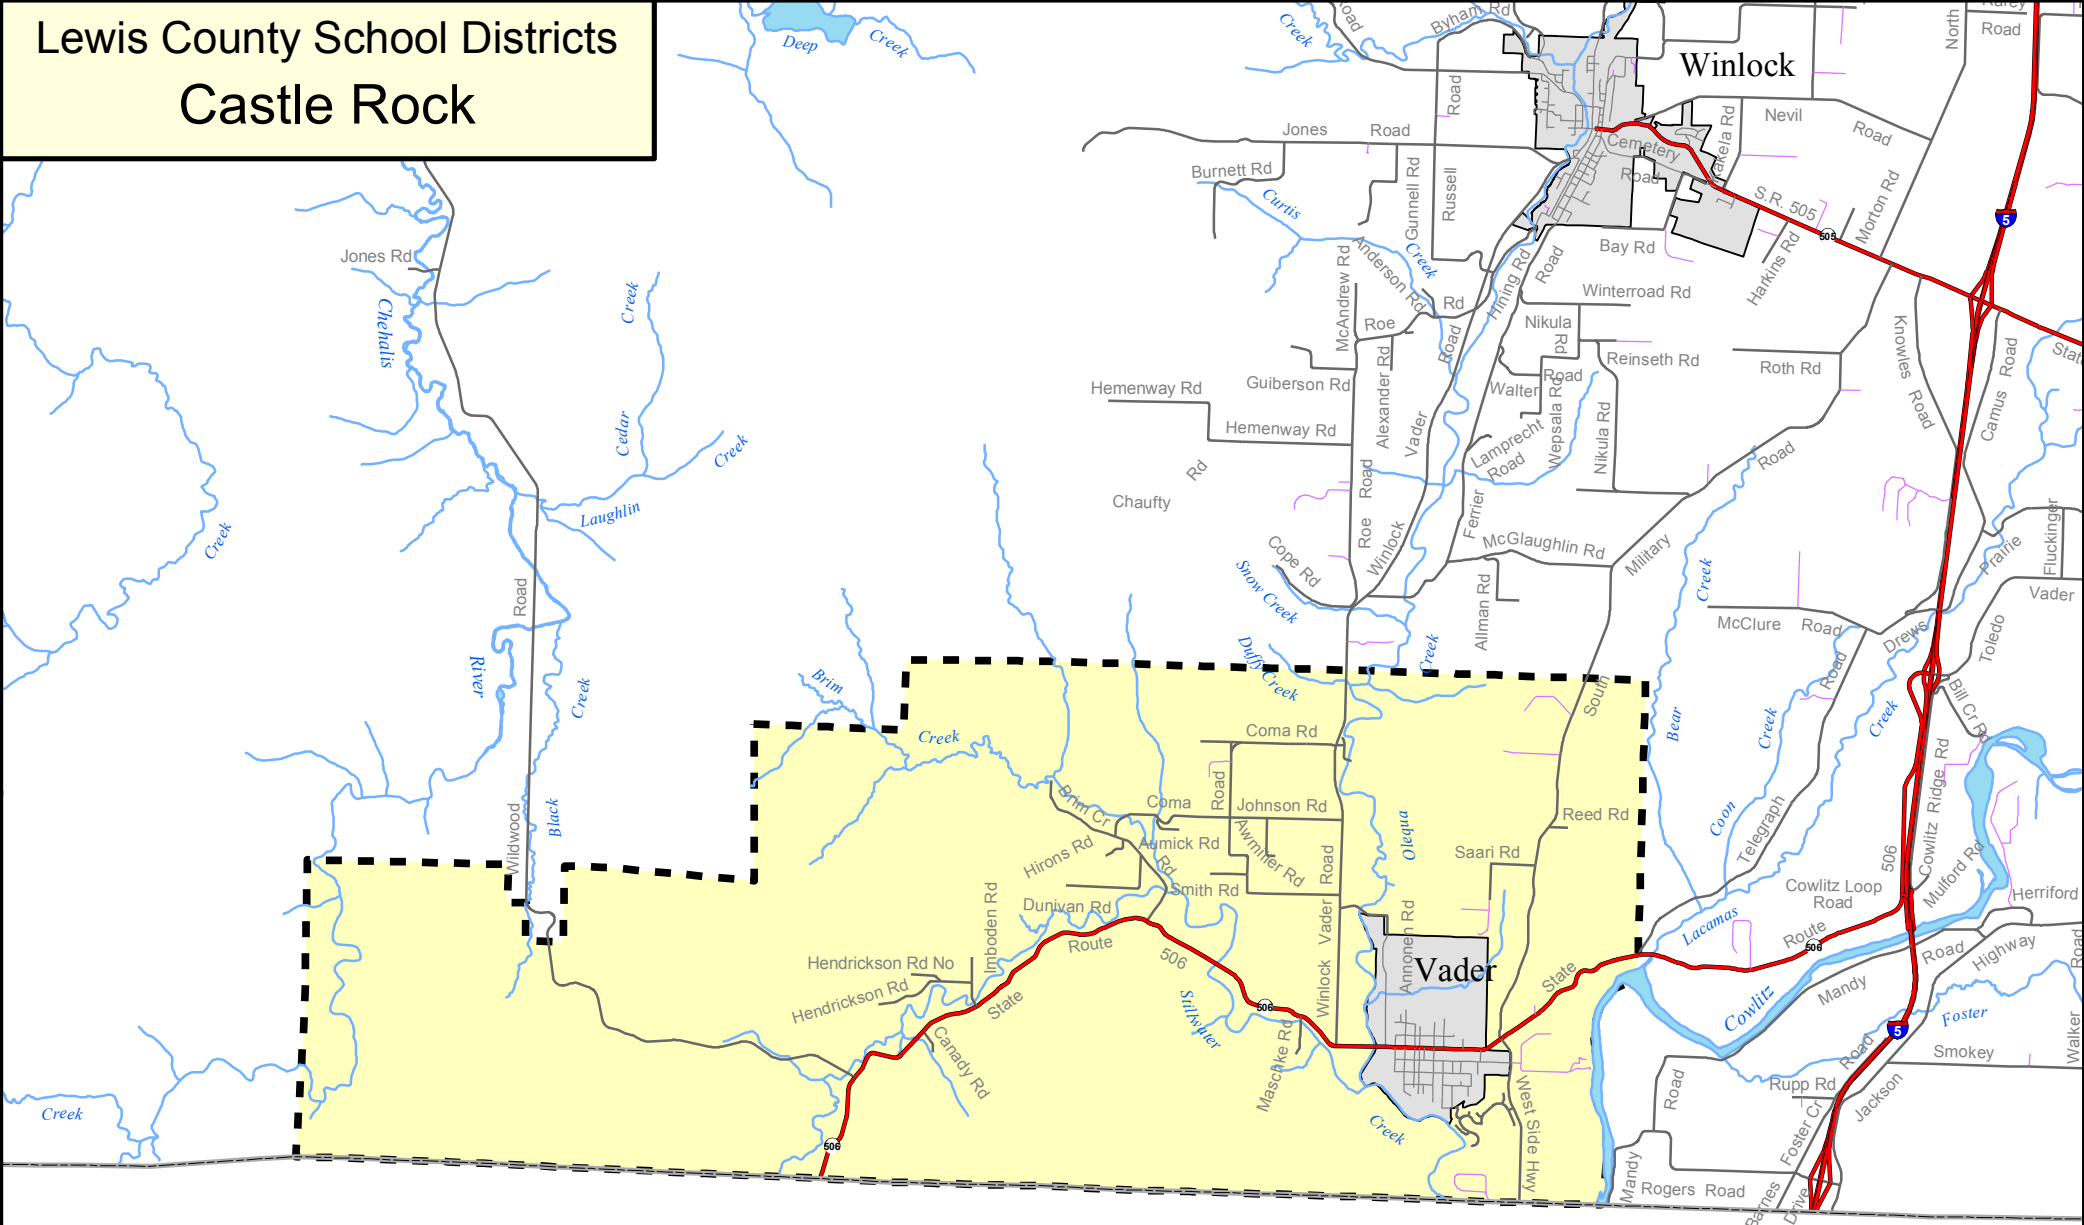

Lewis County School Districts Castle Rock

Lewis County, Washington

This map was compiled by Lewis County Geographic Information Services. The base map was developed by the Washington State Department of Natural Resources by scanning and digitizing United States Geological Survey 1:24,000 quadrangle maps. The accuracy of the map has not been verified, and it should be used for informational purposes only. Any possible discrepancies should be brought to the attention of Lewis County GIS.

Projection: Lambert Conformal Conic
Datum: 1983 North American Datum
U.S.G.S. State Plane Zone 5626

May 2011