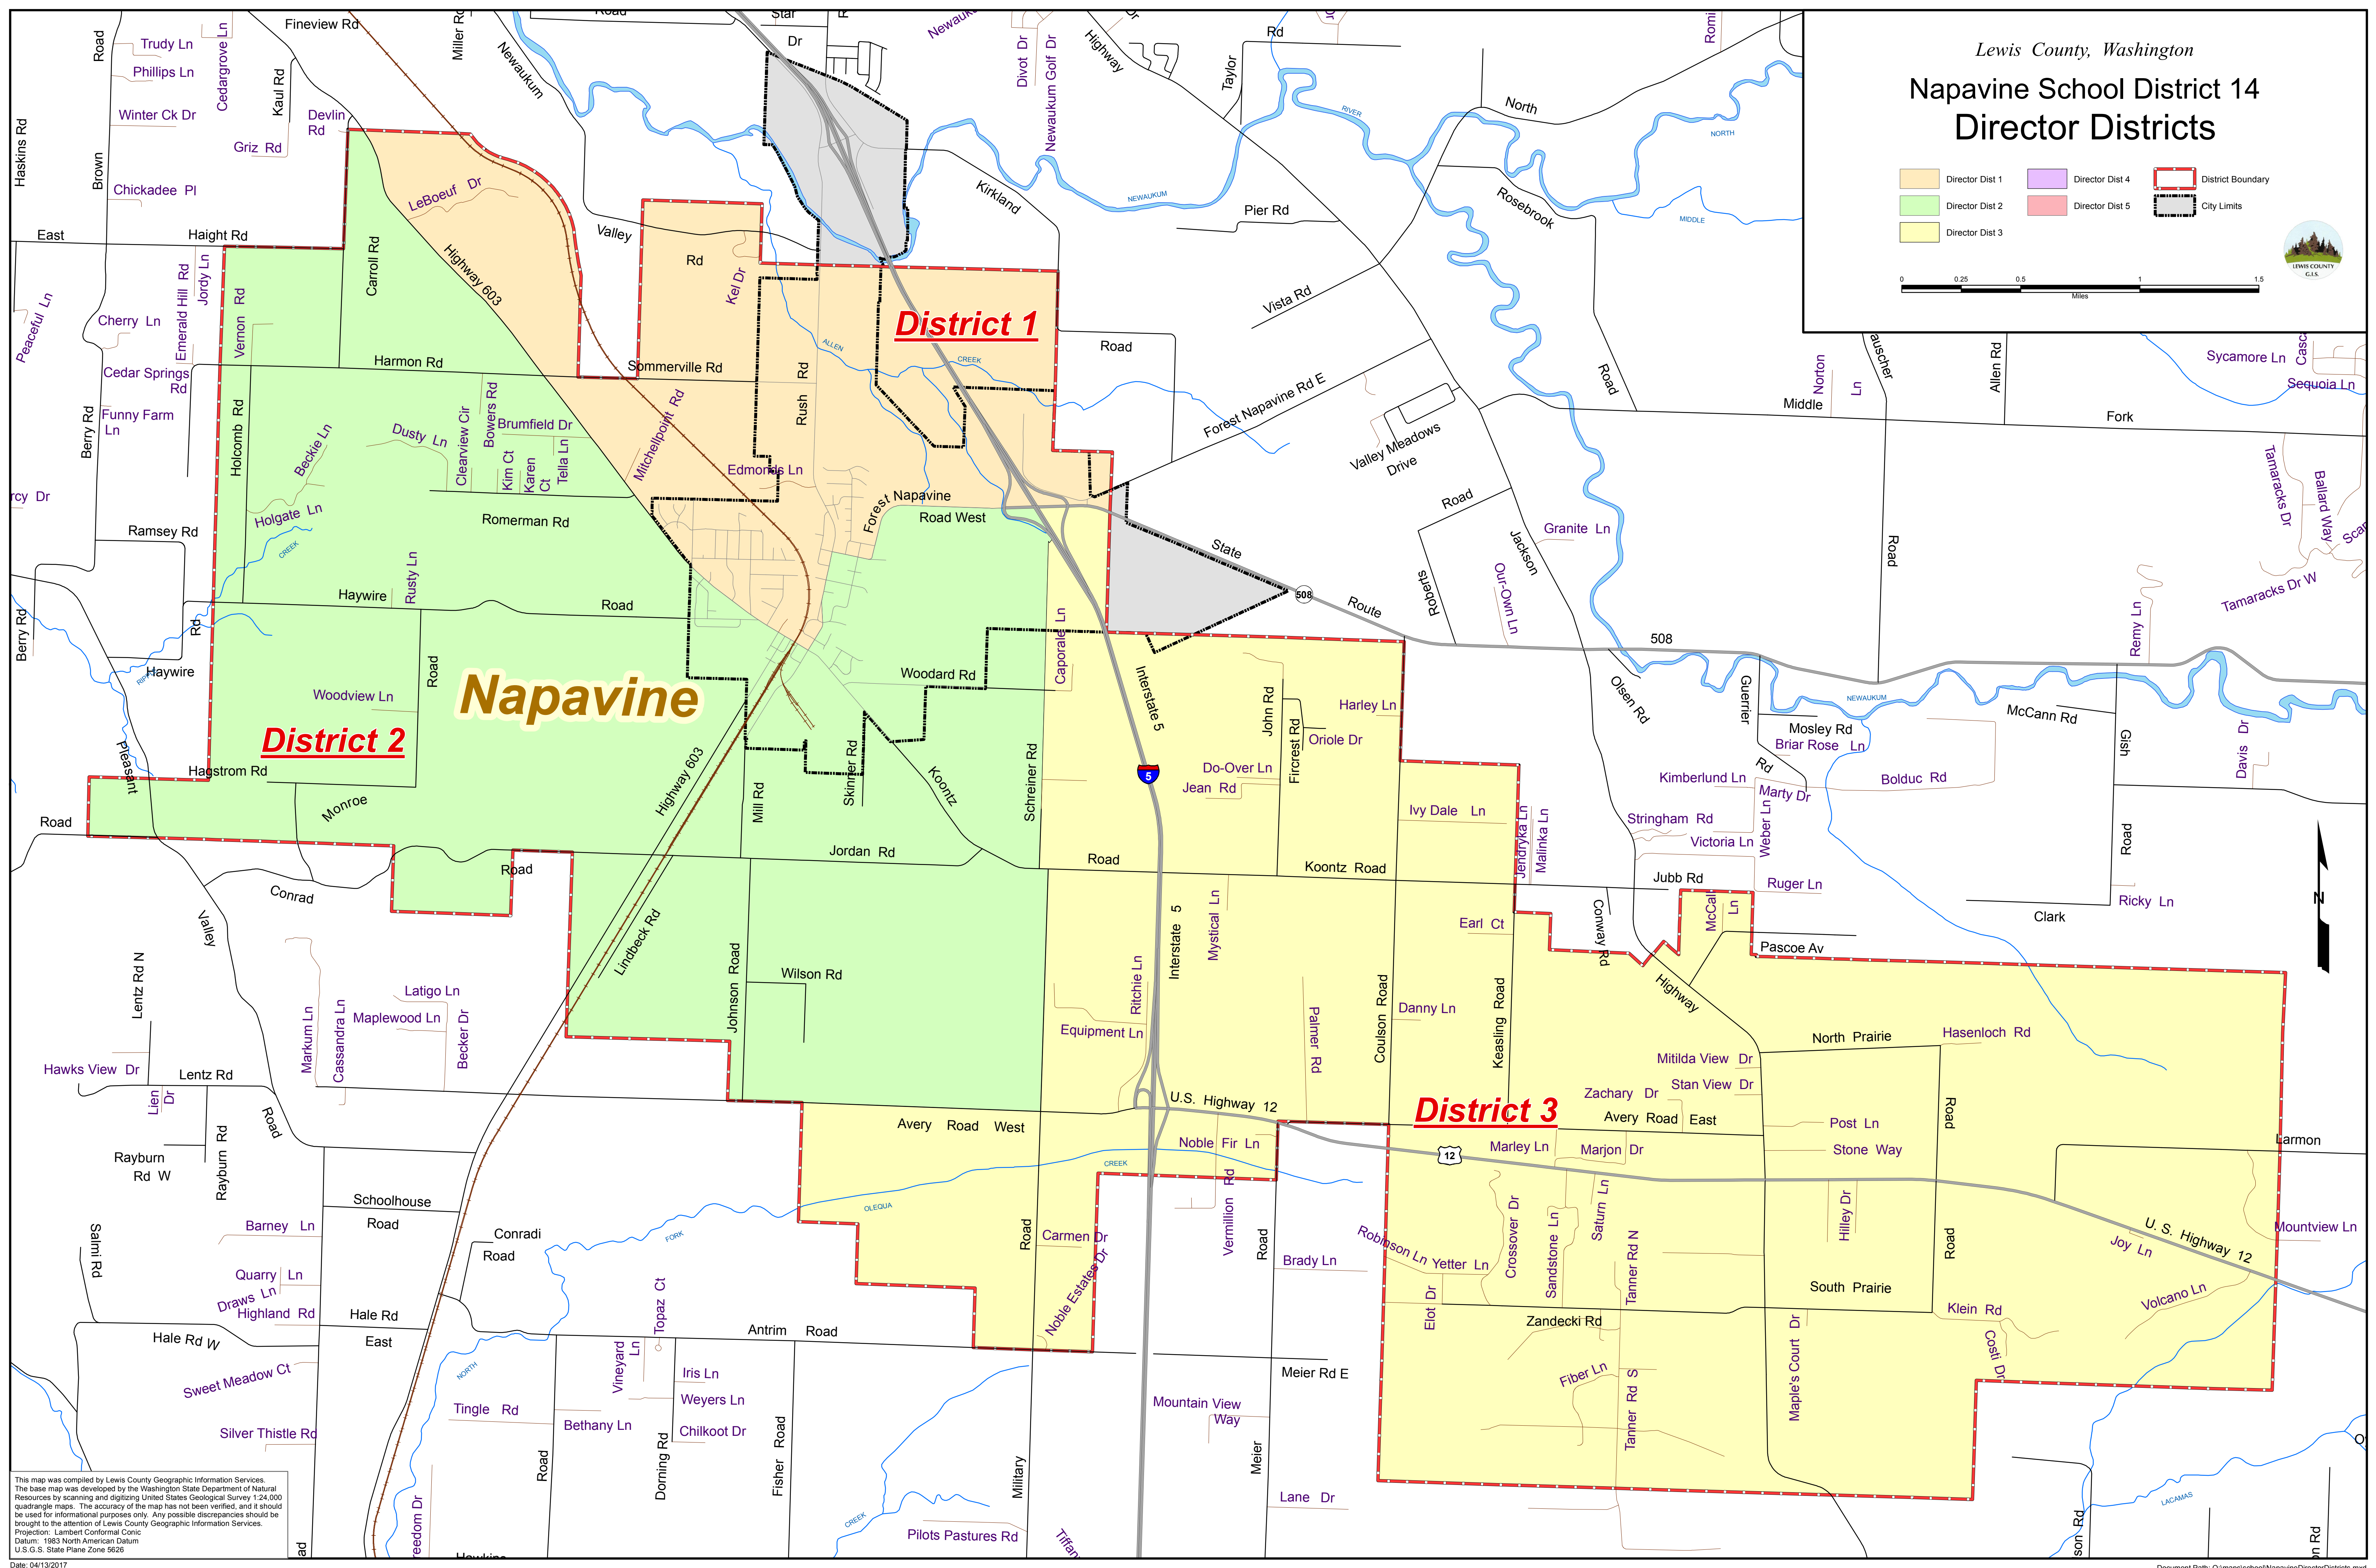

Lewis County, Washington
Napavine School District 14
Director Districts