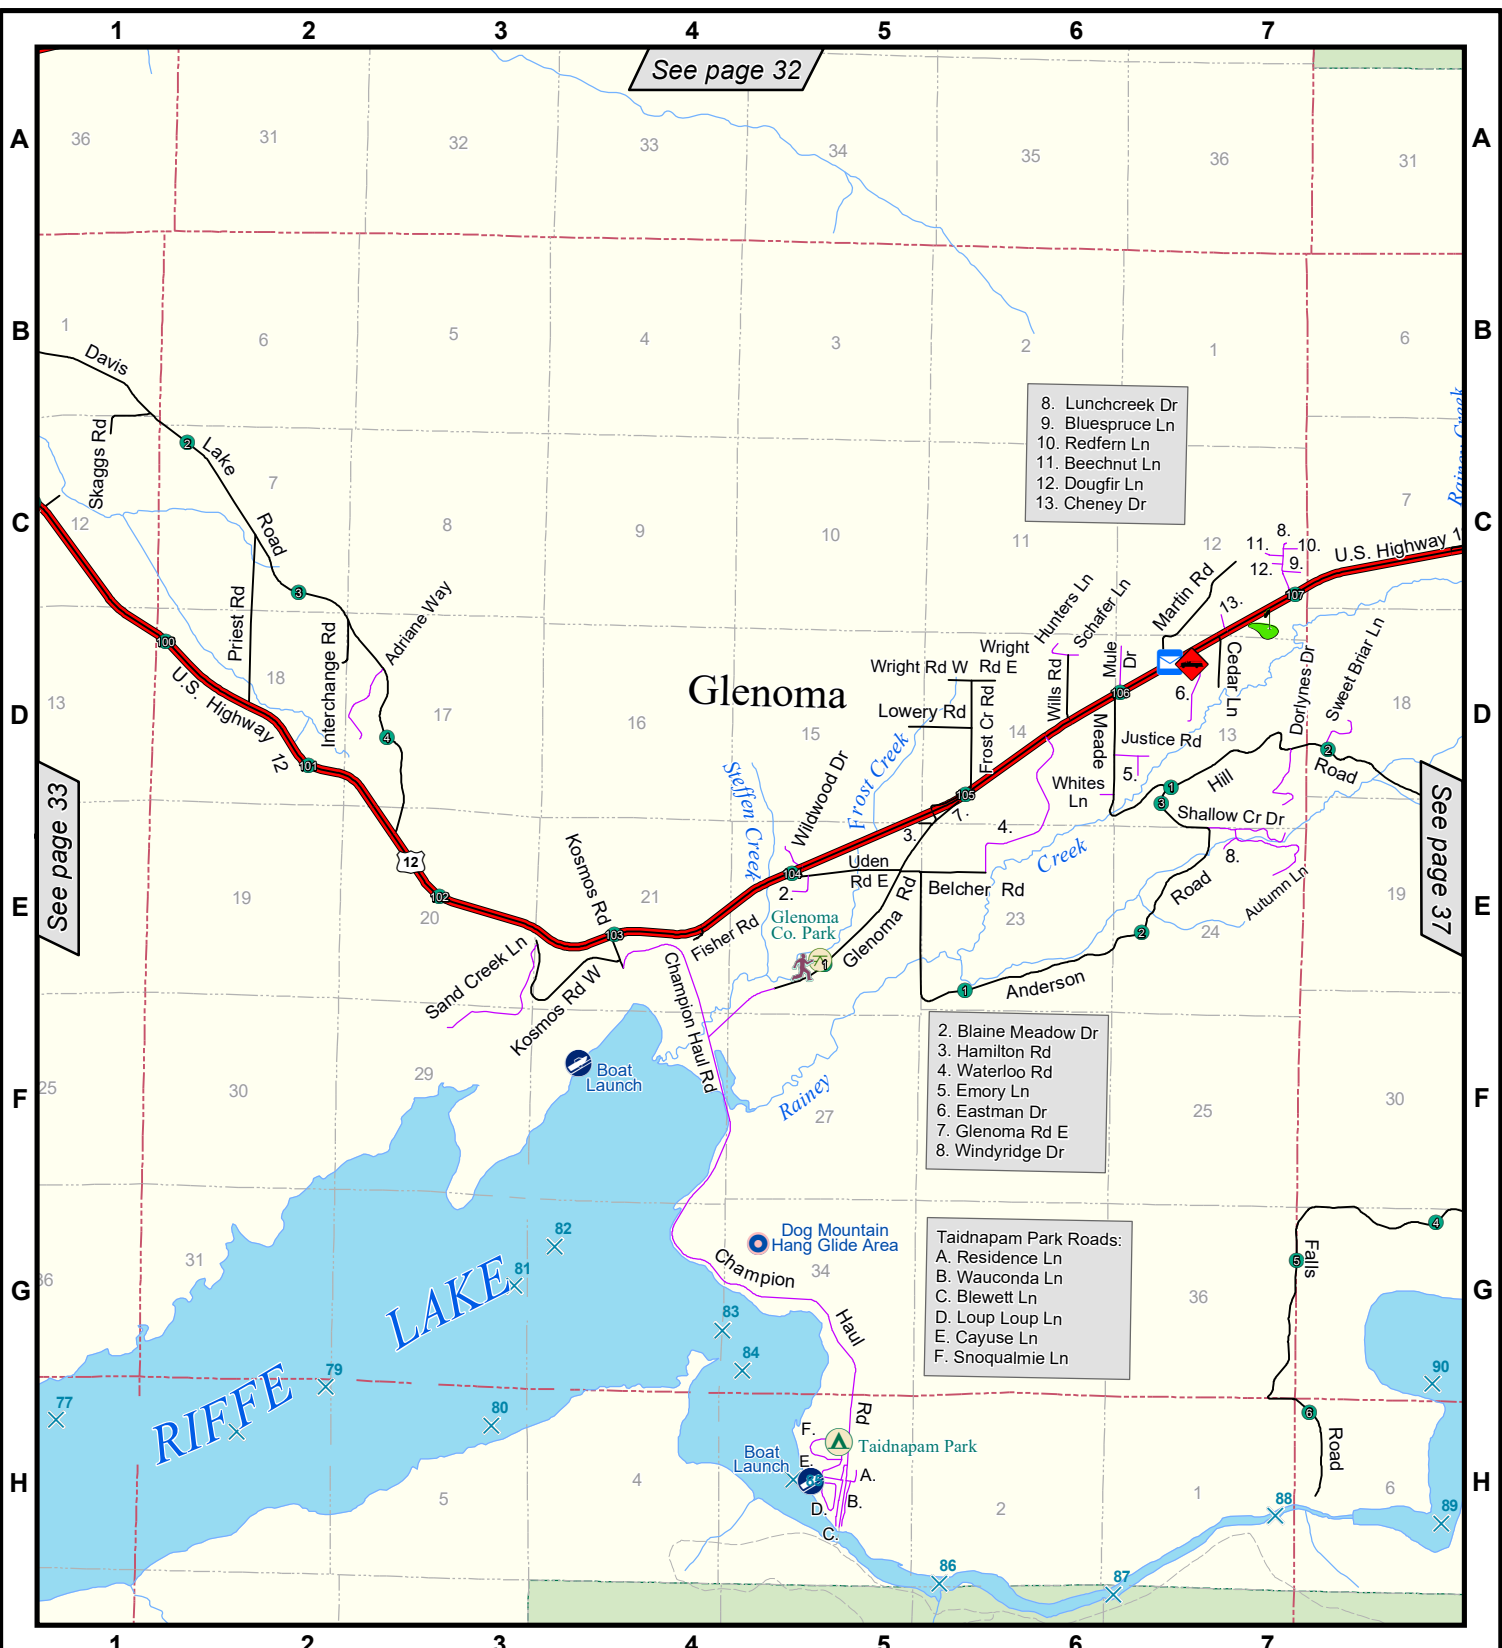

See page 32

- 8. Lunchcreek Dr
- 9. Bluespruce Ln
- 10. Redfern Ln
- 11. Beechnut Ln
- 12. Dougfir Ln
- 13. Cheney Dr

- 2. Blaine Meadow Dr
- 3. Hamilton Rd
- 4. Waterloo Rd
- 5. Emory Ln
- 6. Eastman Dr
- 7. Glenoma Rd E
- 8. Windyridge Dr

- Taidnapam Park Roads:
- A. Residence Ln
 - B. Wauconda Ln
 - C. Blewett Ln
 - D. Loup Loup Ln
 - E. Cayuse Ln
 - F. Snoqualmie Ln

See page 33

See page 37

January 2019

Lewis County, Washington

Township 12 North, Range 5 East

Scale:
1 inch = 5,280 feet
1" = 1 mile

- Fire Station
- Park/Campground
- Athletic Field
- Mile Posts
- Post Office
- Boat Launch
- Golf Course
- River Miles
- Park
- Point of Interest
- National Forest

31	32	
33	34	37
		39