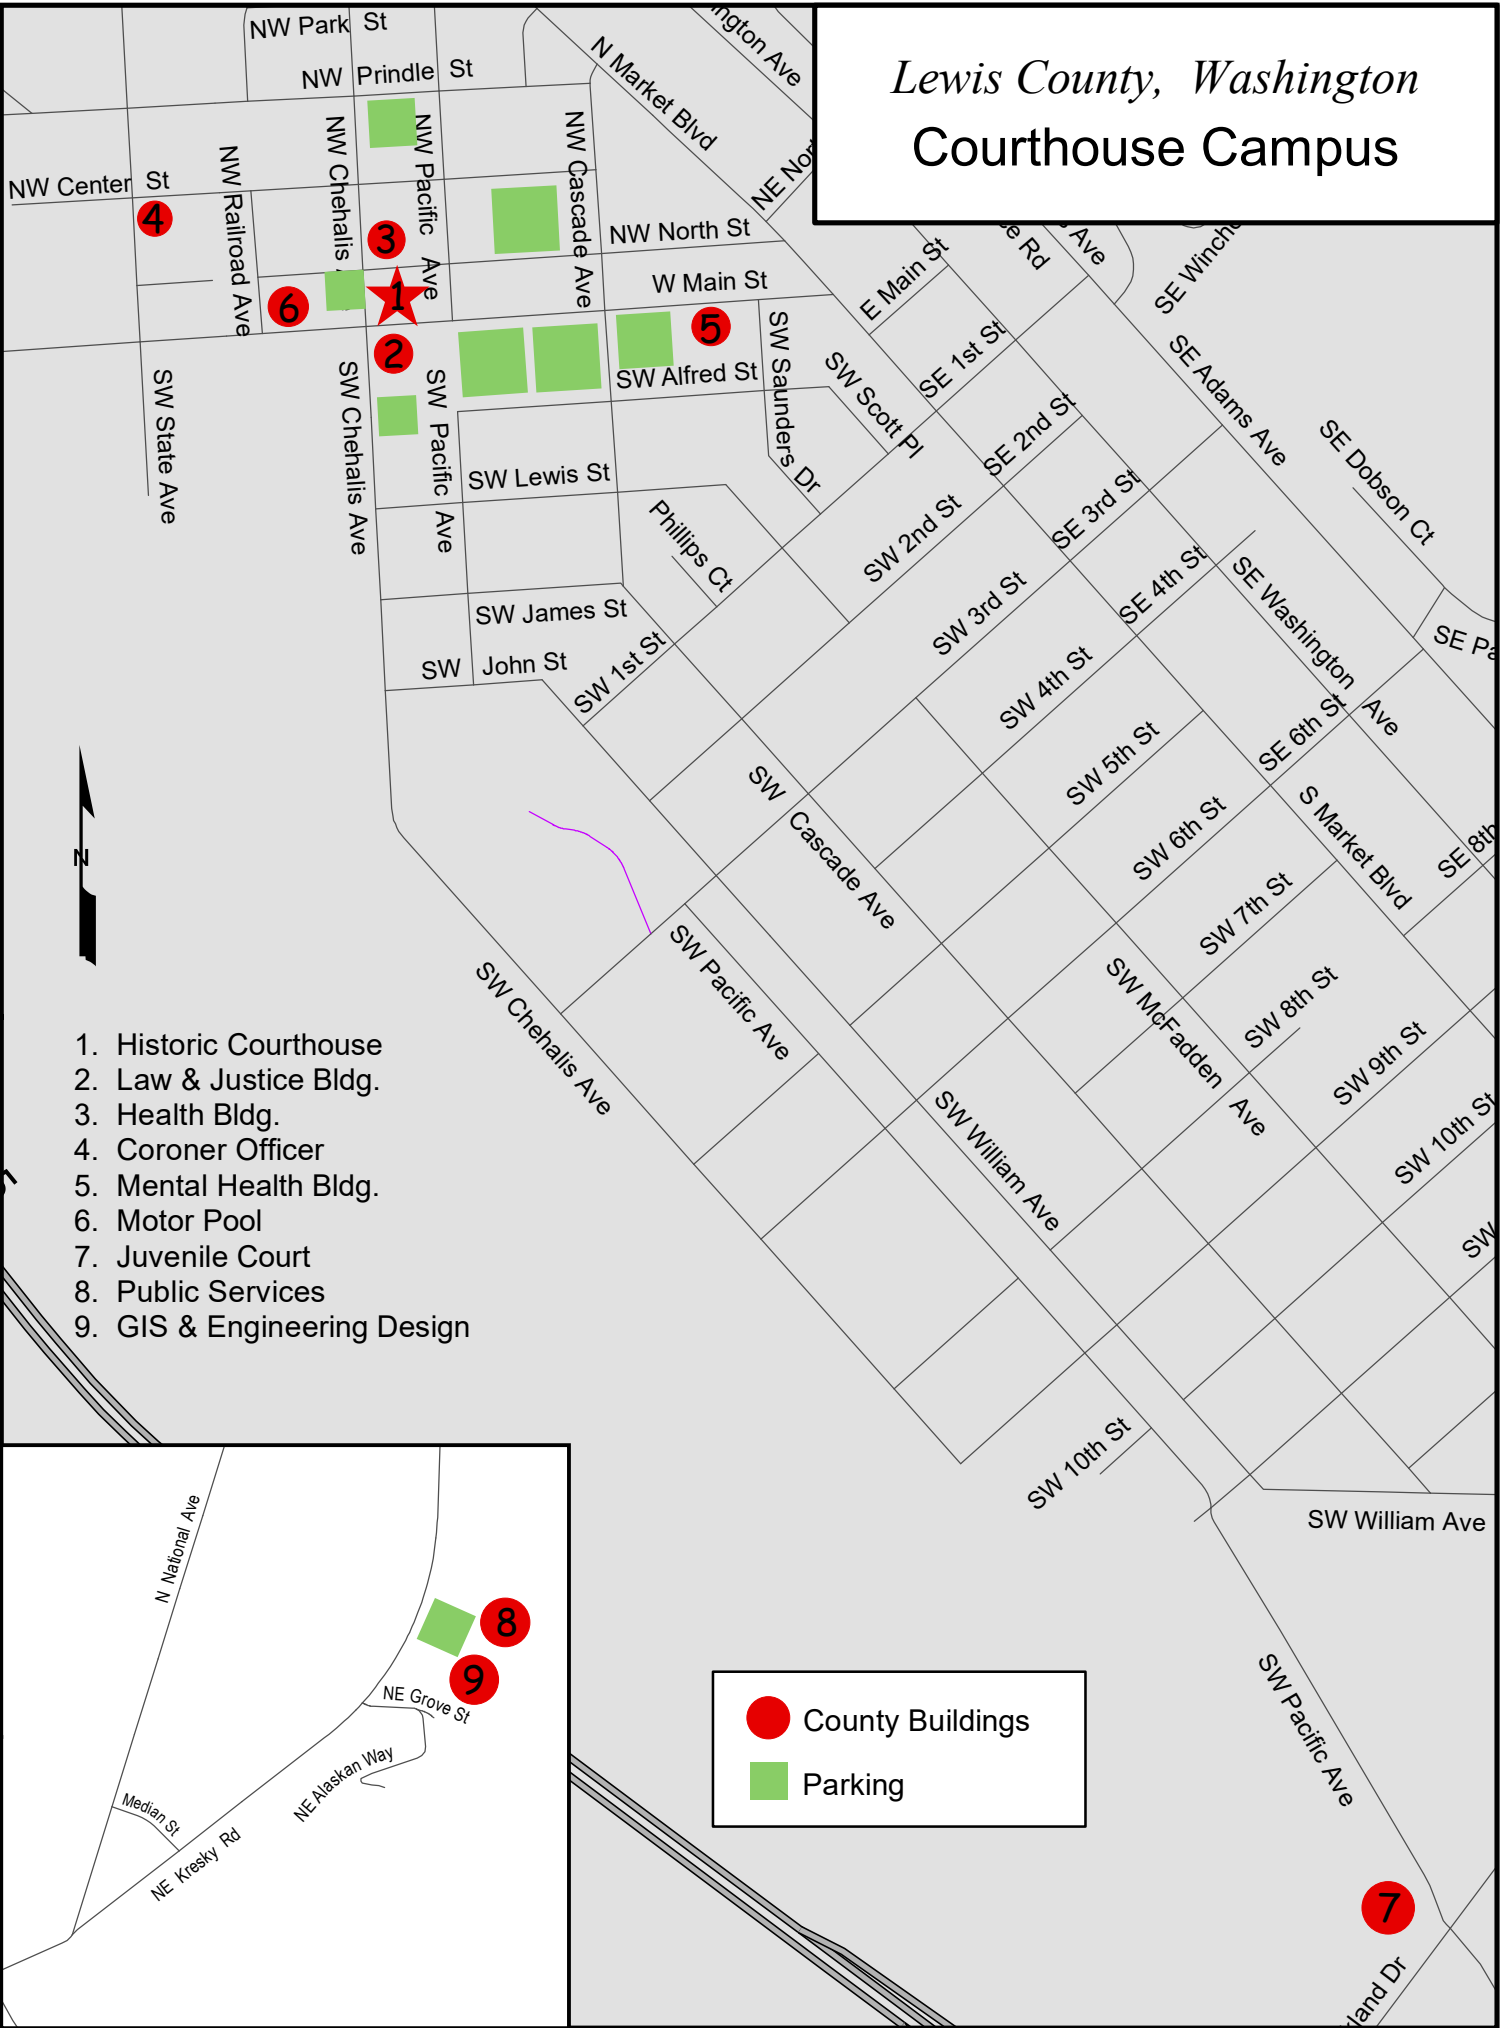

Lewis County, Washington Courthouse Campus

1. Historic Courthouse
2. Law & Justice Bldg.
3. Health Bldg.
4. Coroner Officer
5. Mental Health Bldg.
6. Motor Pool
7. Juvenile Court
8. Public Services
9. GIS & Engineering Design

	County Buildings
	Parking