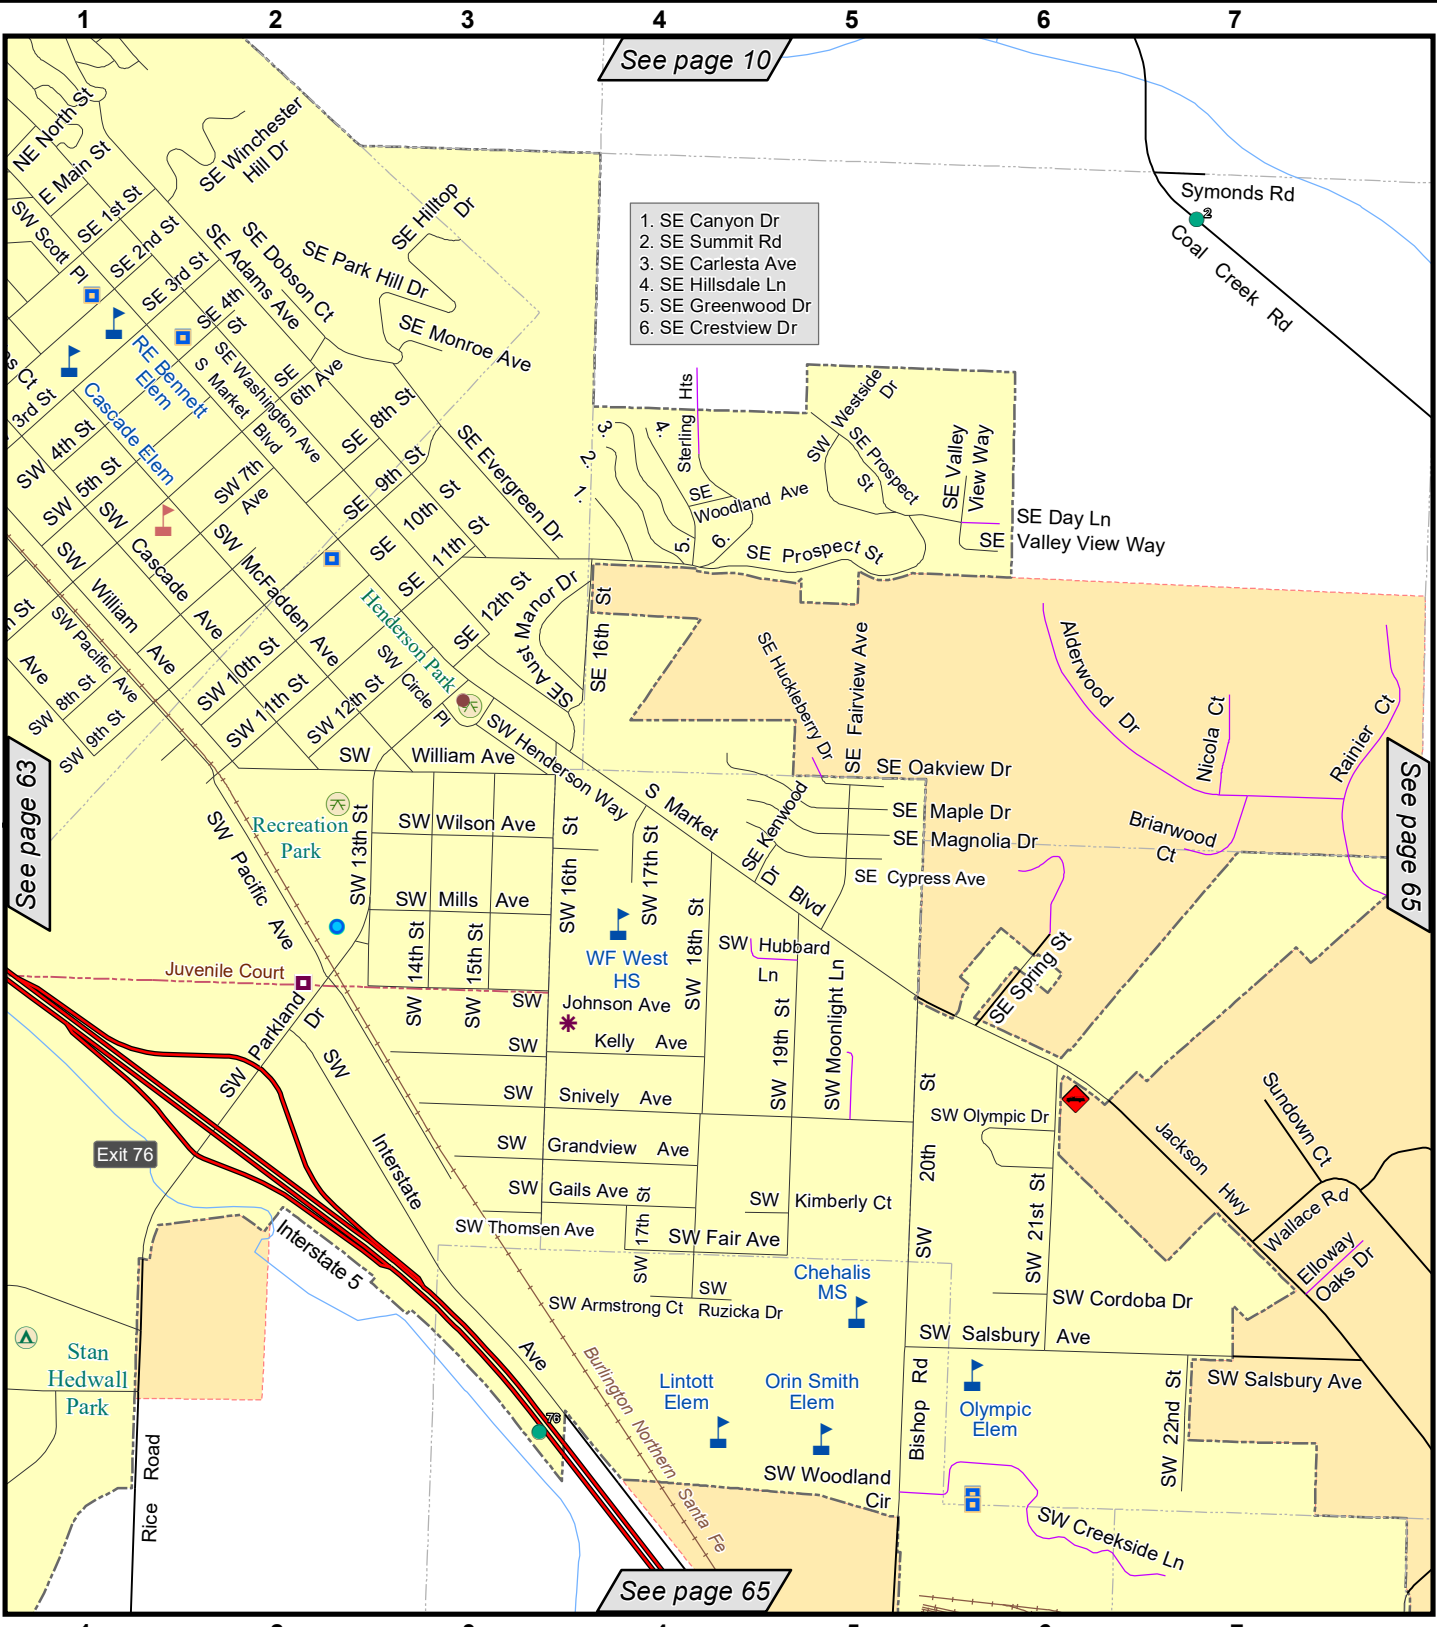

See page 10

- 1. SE Canyon Dr
- 2. SE Summit Rd
- 3. SE Carlesta Ave
- 4. SE Hillside Ln
- 5. SE Greenwood Dr
- 6. SE Crestview Dr

See page 65

See page 65

June 2020

Lewis County, Washington

Southeast Chehalis

Scale: 1" = 1200 ft

- City Building
- School
- Park/Campground
- Mile Posts
- County Building
- School - Private
- Tennis Courts
- City Limits
- Fire Station
- Swimming Pool
- Urban Growth Area
- Medical Facility
- Park

62	10	10
63	64	65
12	65	65