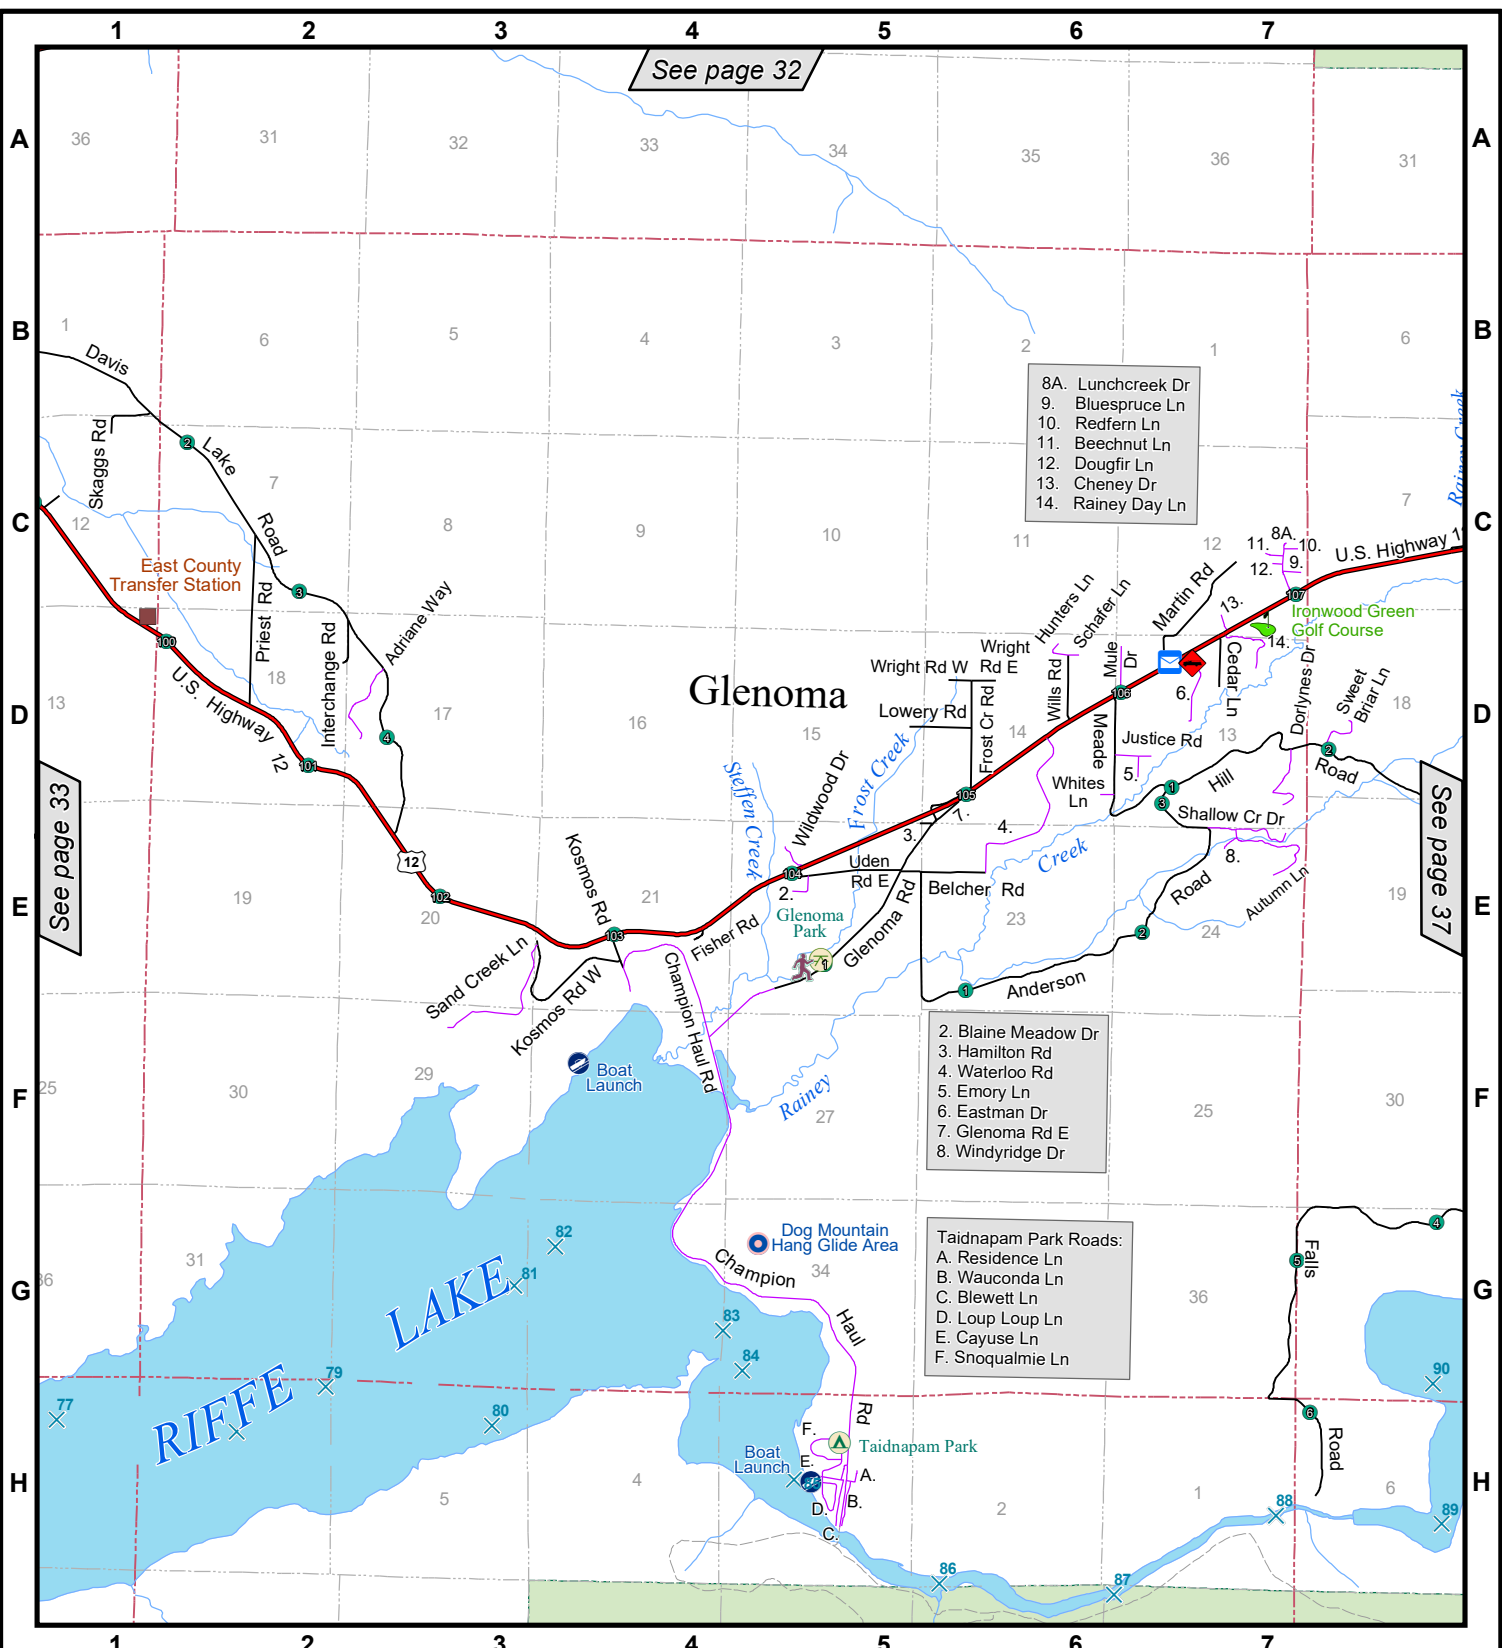

See page 32

- 8A. Lunchcreek Dr
- 9. Bluespruce Ln
- 10. Redfern Ln
- 11. Beechnut Ln
- 12. Dougfir Ln
- 13. Cheney Dr
- 14. Rainey Day Ln

- 2. Blaine Meadow Dr
- 3. Hamilton Rd
- 4. Waterloo Rd
- 5. Emory Ln
- 6. Eastman Dr
- 7. Glenoma Rd E
- 8. Windyridge Dr

- Taidnapam Park Roads:
- A. Residence Ln
  - B. Wauconda Ln
  - C. Blewett Ln
  - D. Loup Loup Ln
  - E. Cayuse Ln
  - F. Snoqualmie Ln

January 2025

## Lewis County, Washington

# Township 12 North, Range 5 East

Scale:  
1 inch = 5,280 feet  
1" = 1 mile

- Solid Waste Transfer Station
- Boat Launch
- Mile Posts
- Fire Station
- Point of Interest
- River Miles
- Post Office
- Athletic Field
- National Forest
- Park
- Golf Course
- Park/Campground