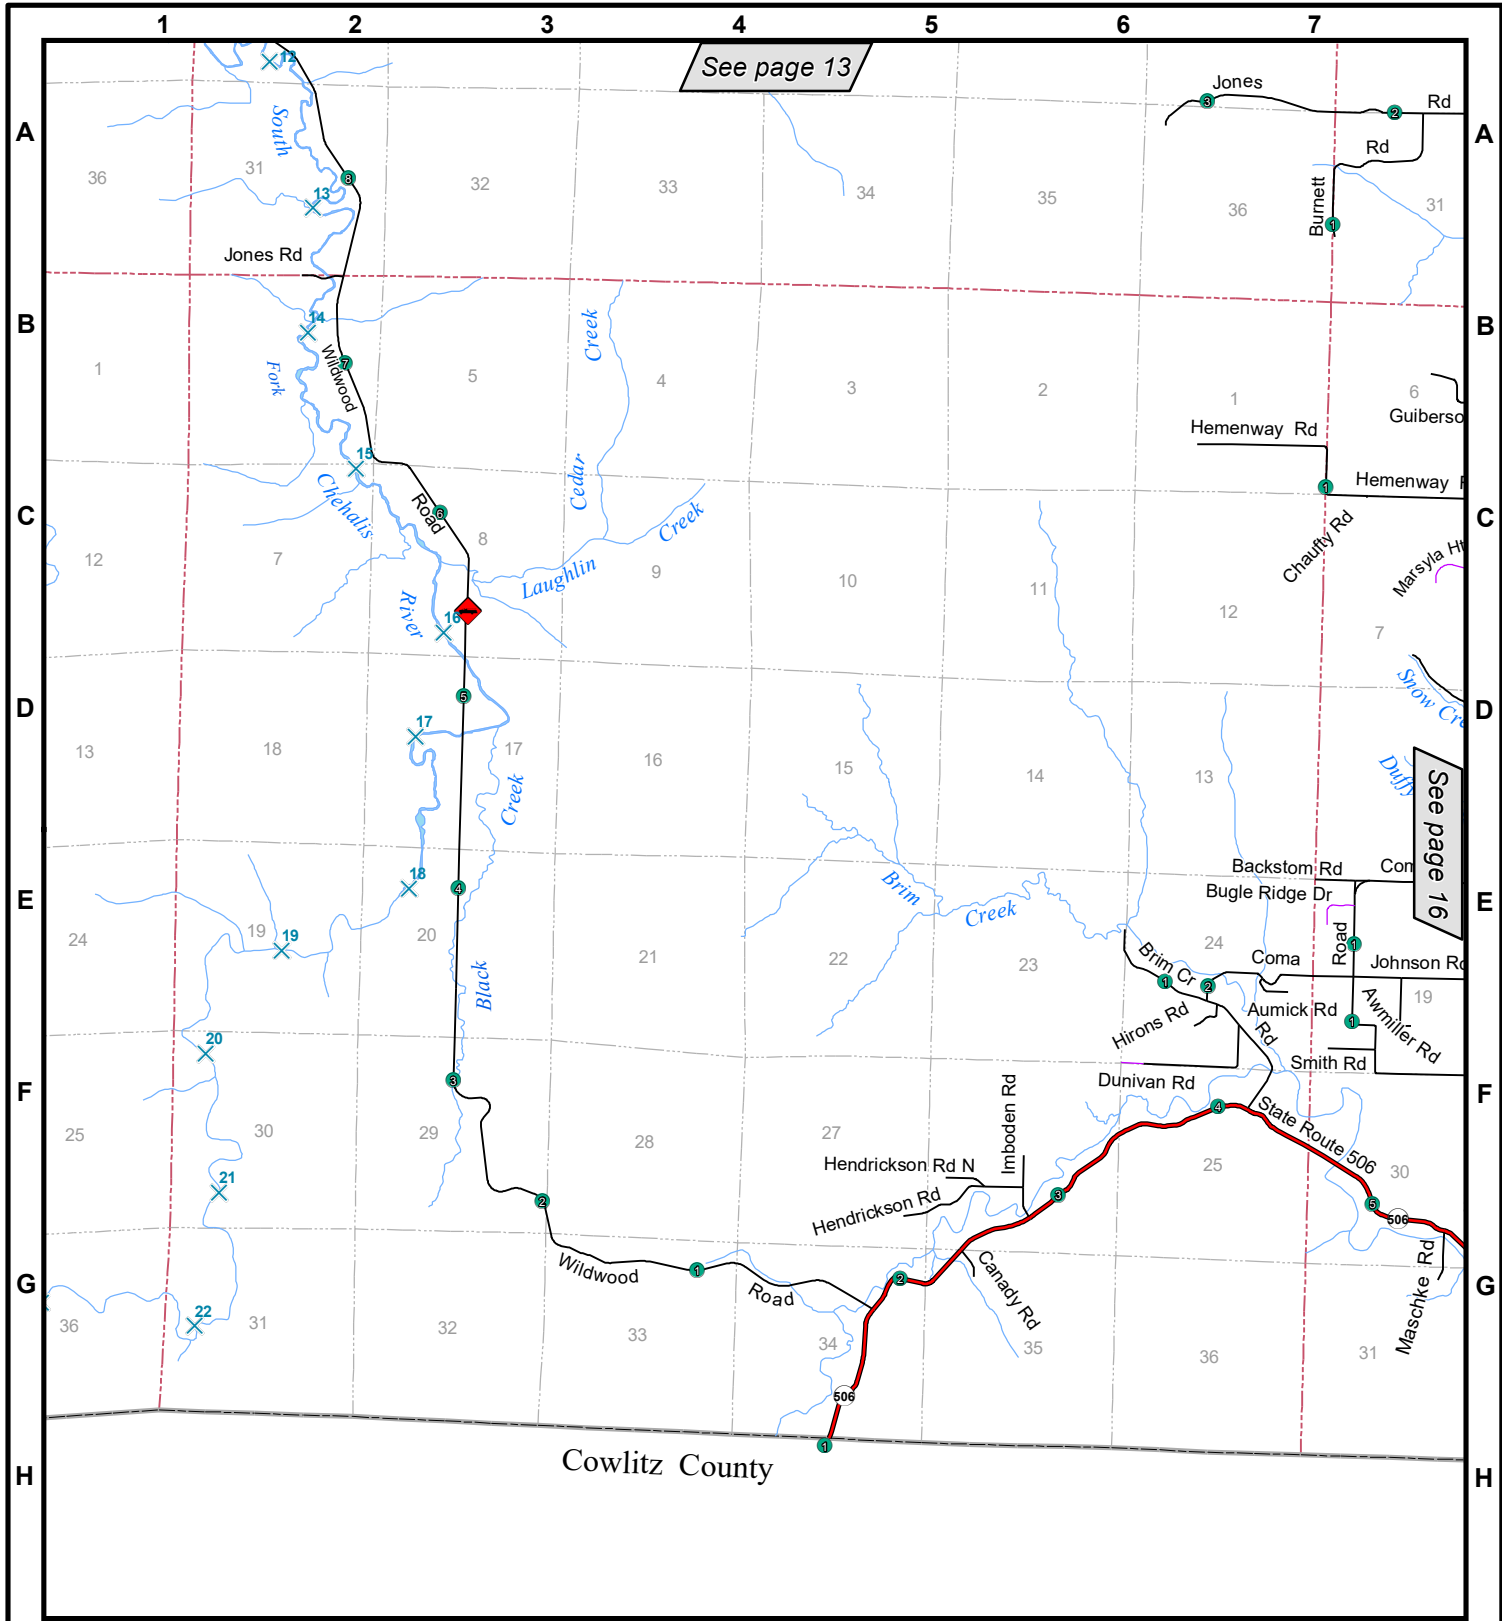

See page 13

See page 16

Cowlitz County

Lewis County, Washington

June 2020

Township 11 North, Range 3 West

Scale:
1 inch = 5,280 feet
1" = 1 mile

- ◆ Fire Station
- Mile Posts
- × River Miles

8	13	14
	15	16