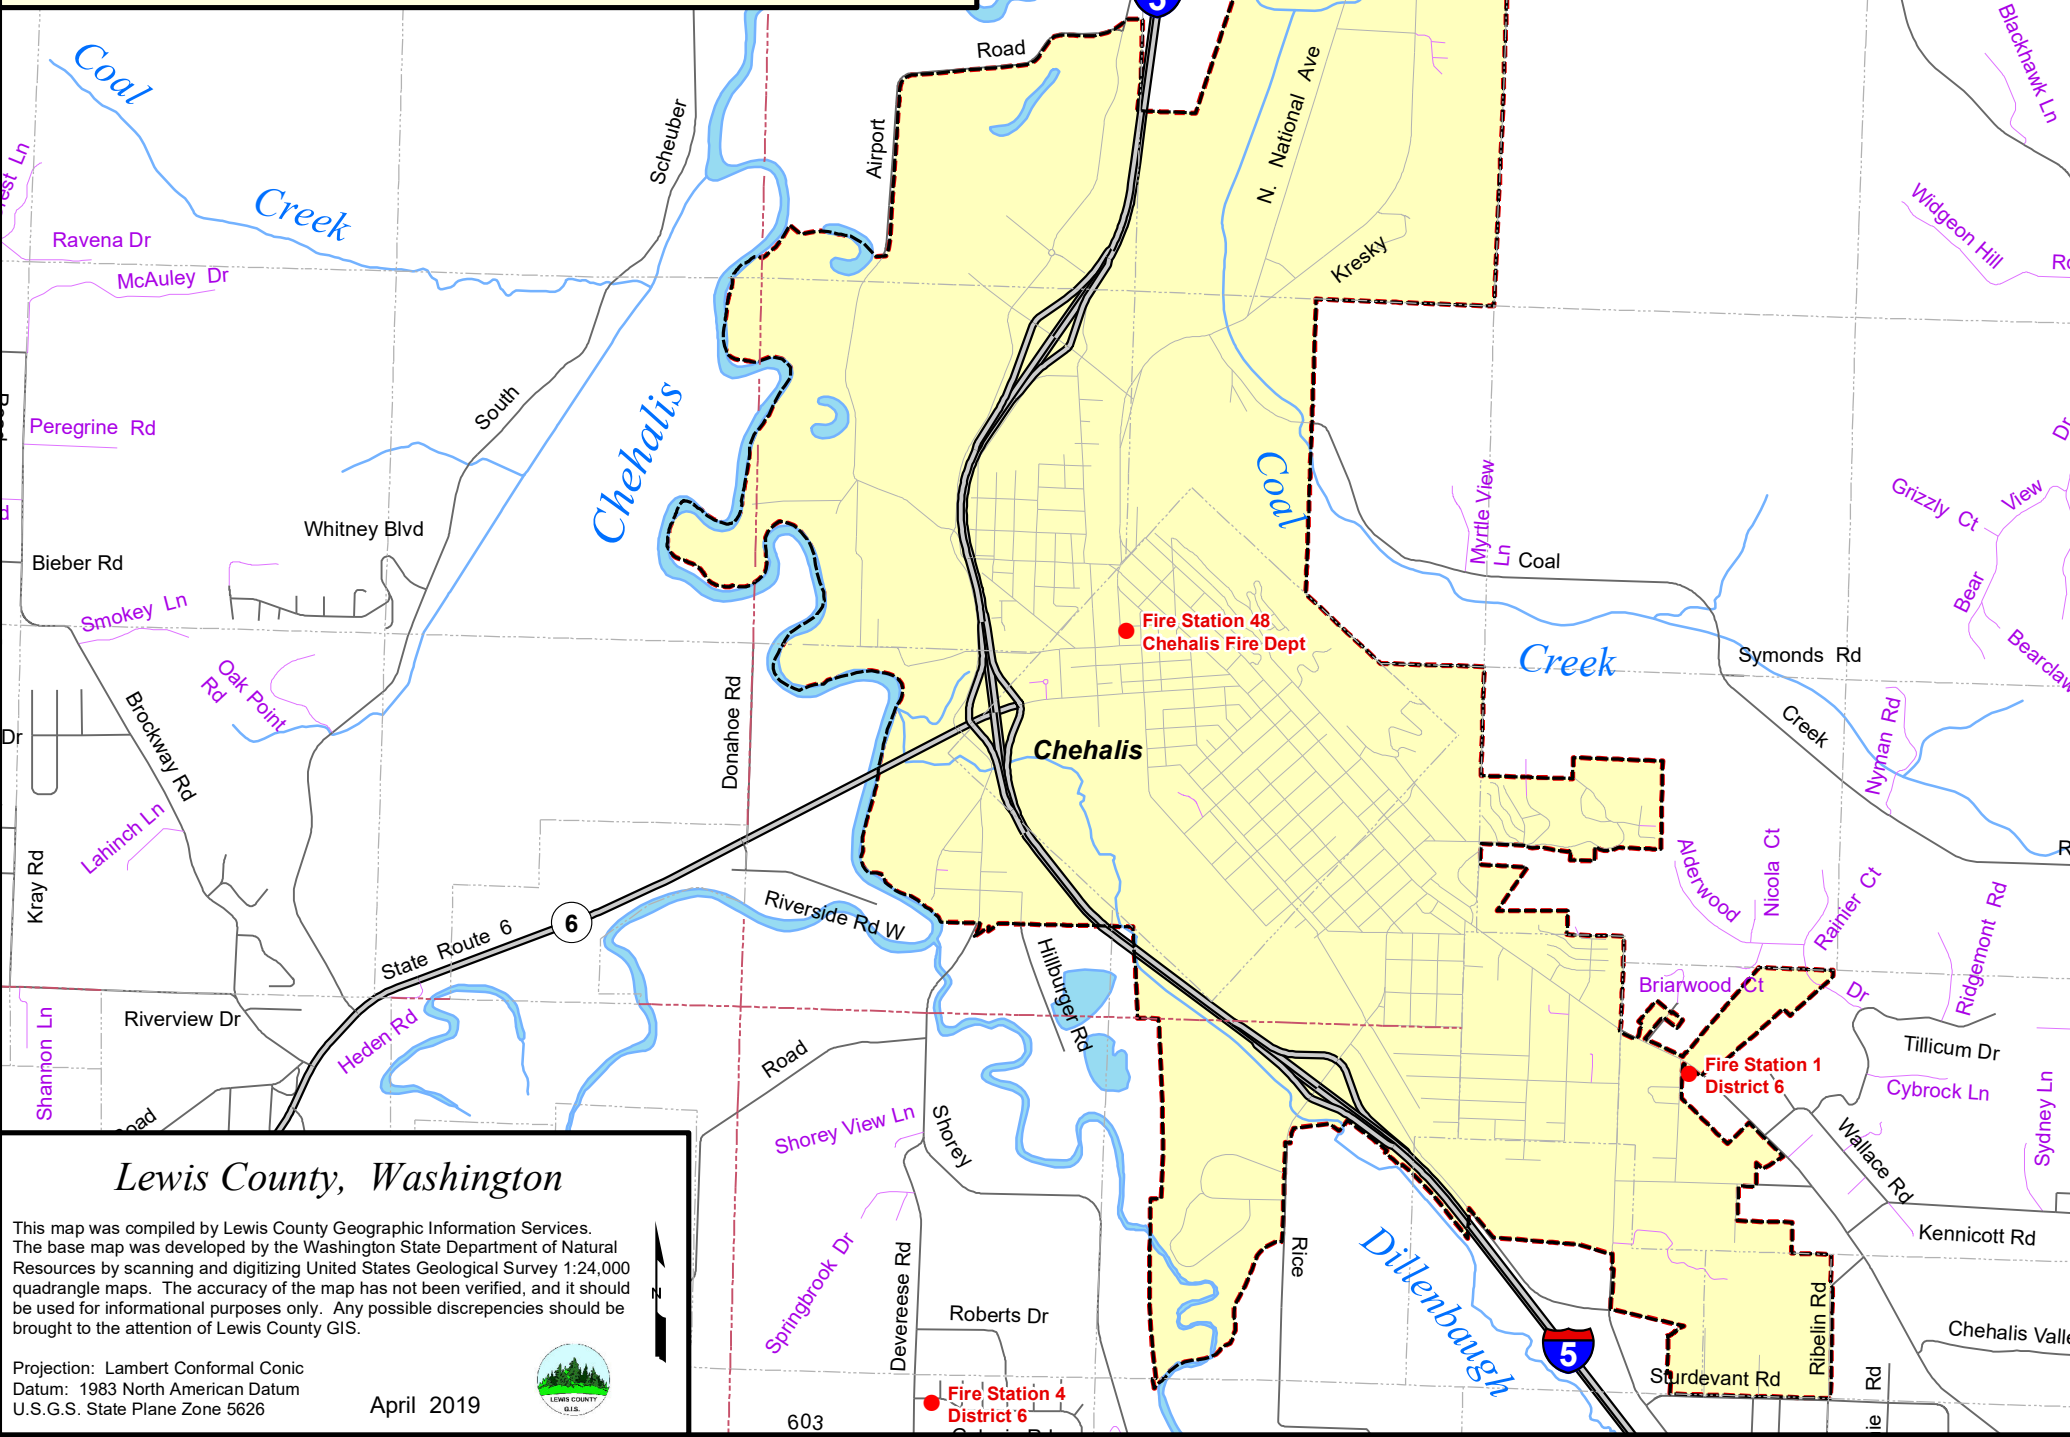

Lewis County Fire Districts

Fire District # 48 - City of Chehalis

Lewis County, Washington

This map was compiled by Lewis County Geographic Information Services. The base map was developed by the Washington State Department of Natural Resources by scanning and digitizing United States Geological Survey 1:24,000 quadrangle maps. The accuracy of the map has not been verified, and it should be used for informational purposes only. Any possible discrepancies should be brought to the attention of Lewis County GIS.

Projection: Lambert Conformal Conic
 Datum: 1983 North American Datum
 U.S.G.S. State Plane Zone 5626

April 2019