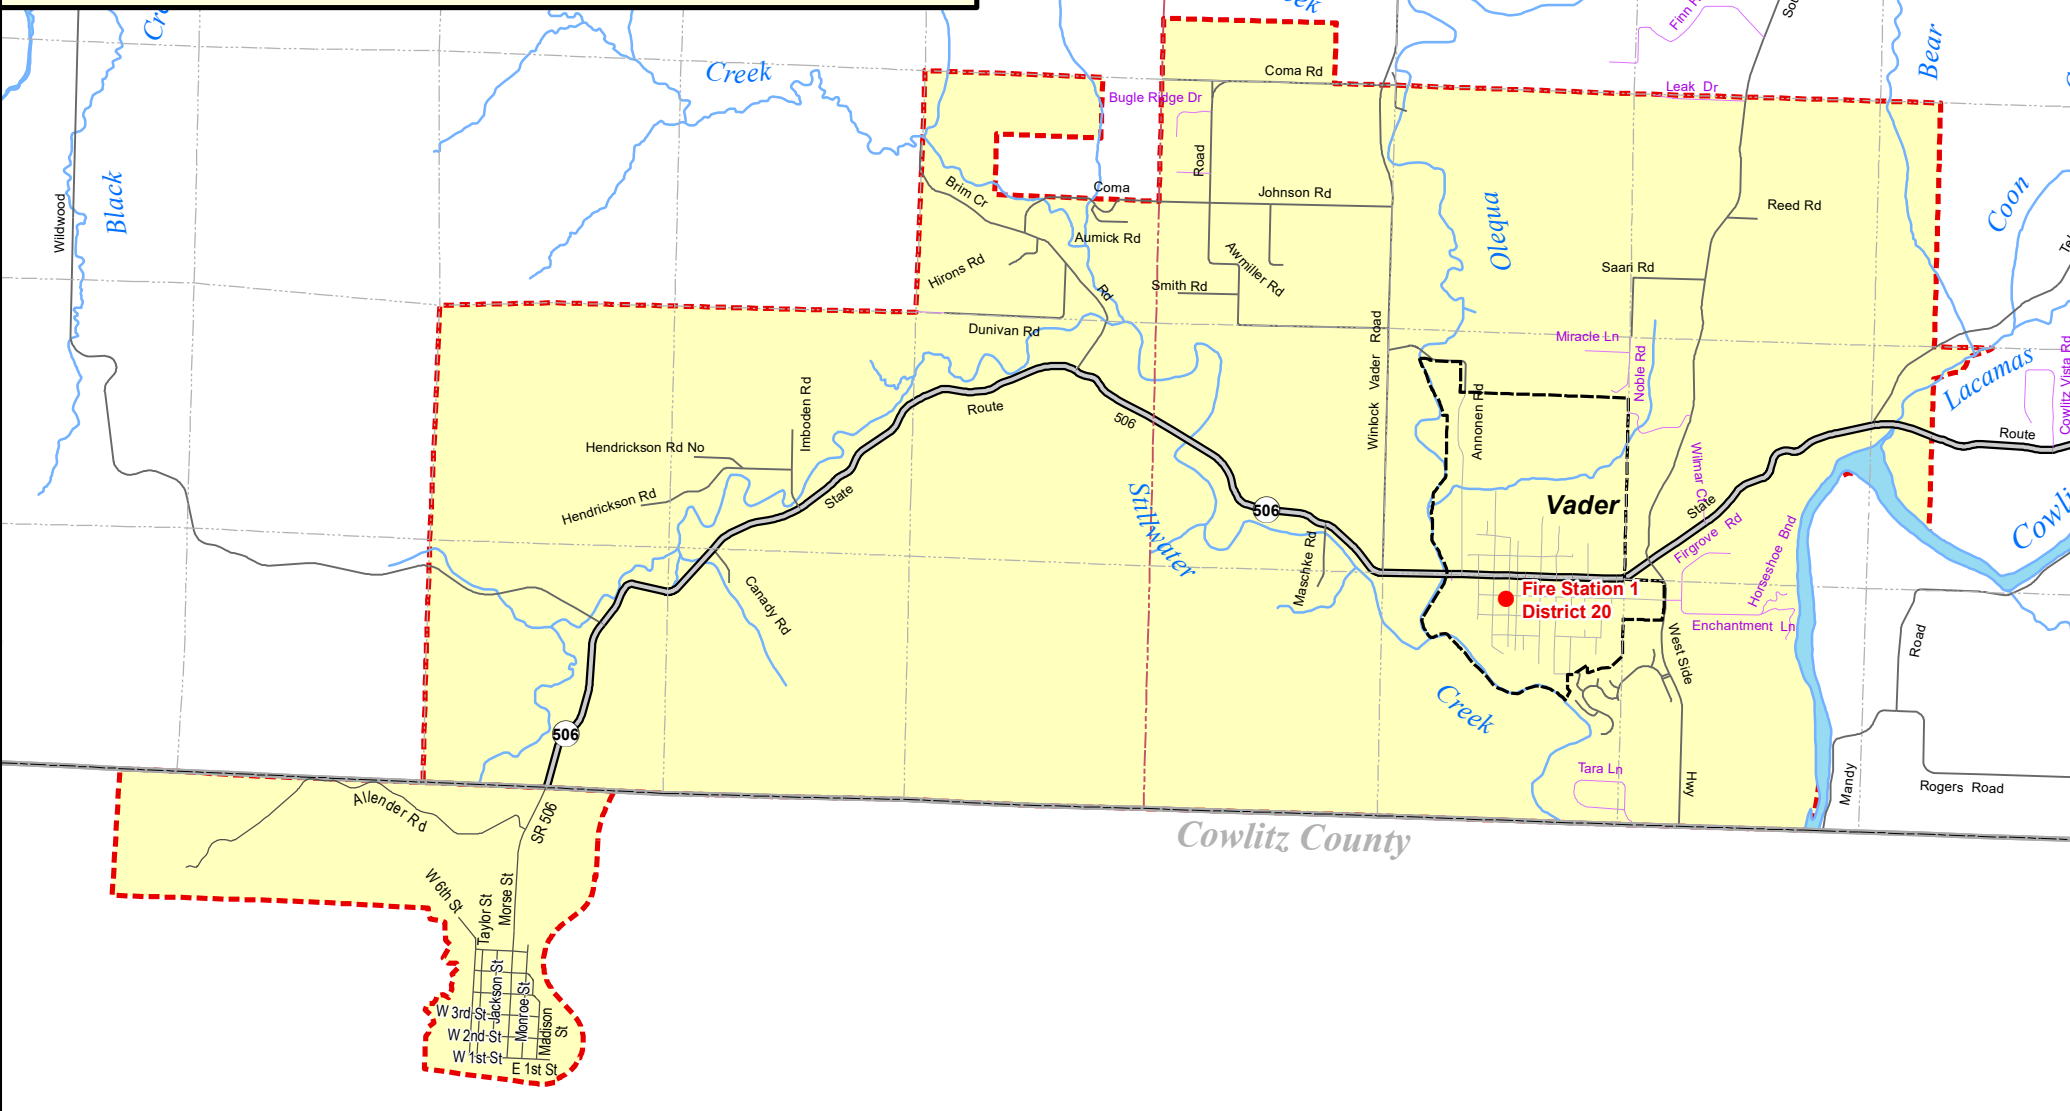

# Lewis County Fire Districts

## Fire District # 20 - Vader - Ryderwood

Cowlitz County

### Lewis County, Washington

This map was compiled by Lewis County Geographic Information Services. The base map was developed by the Washington State Department of Natural Resources by scanning and digitizing United States Geological Survey 1:24,000 quadrangle maps. The accuracy of the map has not been verified, and it should be used for informational purposes only. Any possible discrepancies should be brought to the attention of Lewis County GIS.

Projection: Lambert Conformal Conic  
 Datum: 1983 North American Datum  
 U.S.G.S. State Plane Zone 5626  
 December 2023