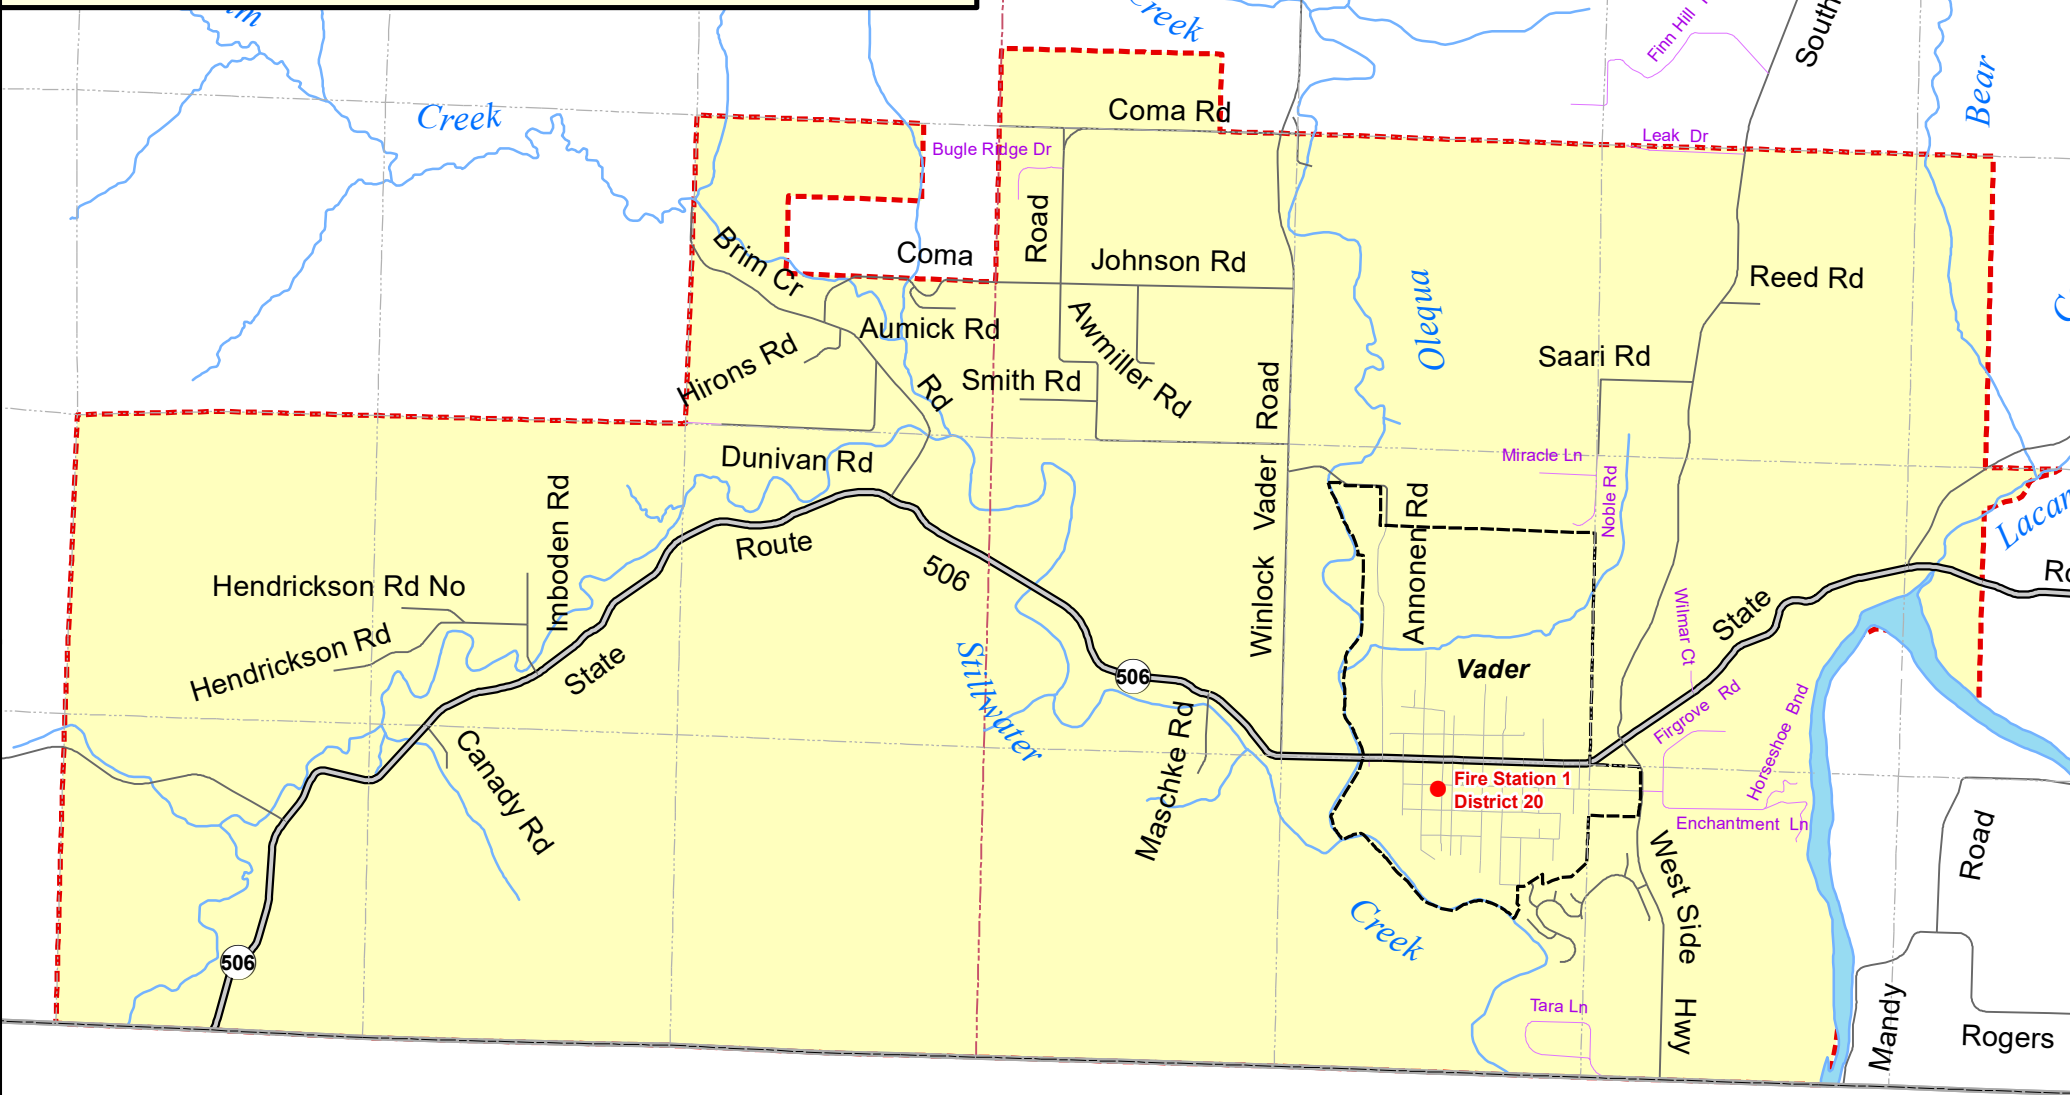

Lewis County Fire Districts

Fire District # 20 - Vader - Ryderwood

Lewis County, Washington

This map was compiled by Lewis County Geographic Information Services. The base map was developed by the Washington State Department of Natural Resources by scanning and digitizing United States Geological Survey 1:24,000 quadrangle maps. The accuracy of the map has not been verified, and it should be used for informational purposes only. Any possible discrepancies should be brought to the attention of Lewis County GIS.

Projection: Lambert Conformal Conic
 Datum: 1983 North American Datum
 U.S.G.S. State Plane Zone 5626
 April 2019