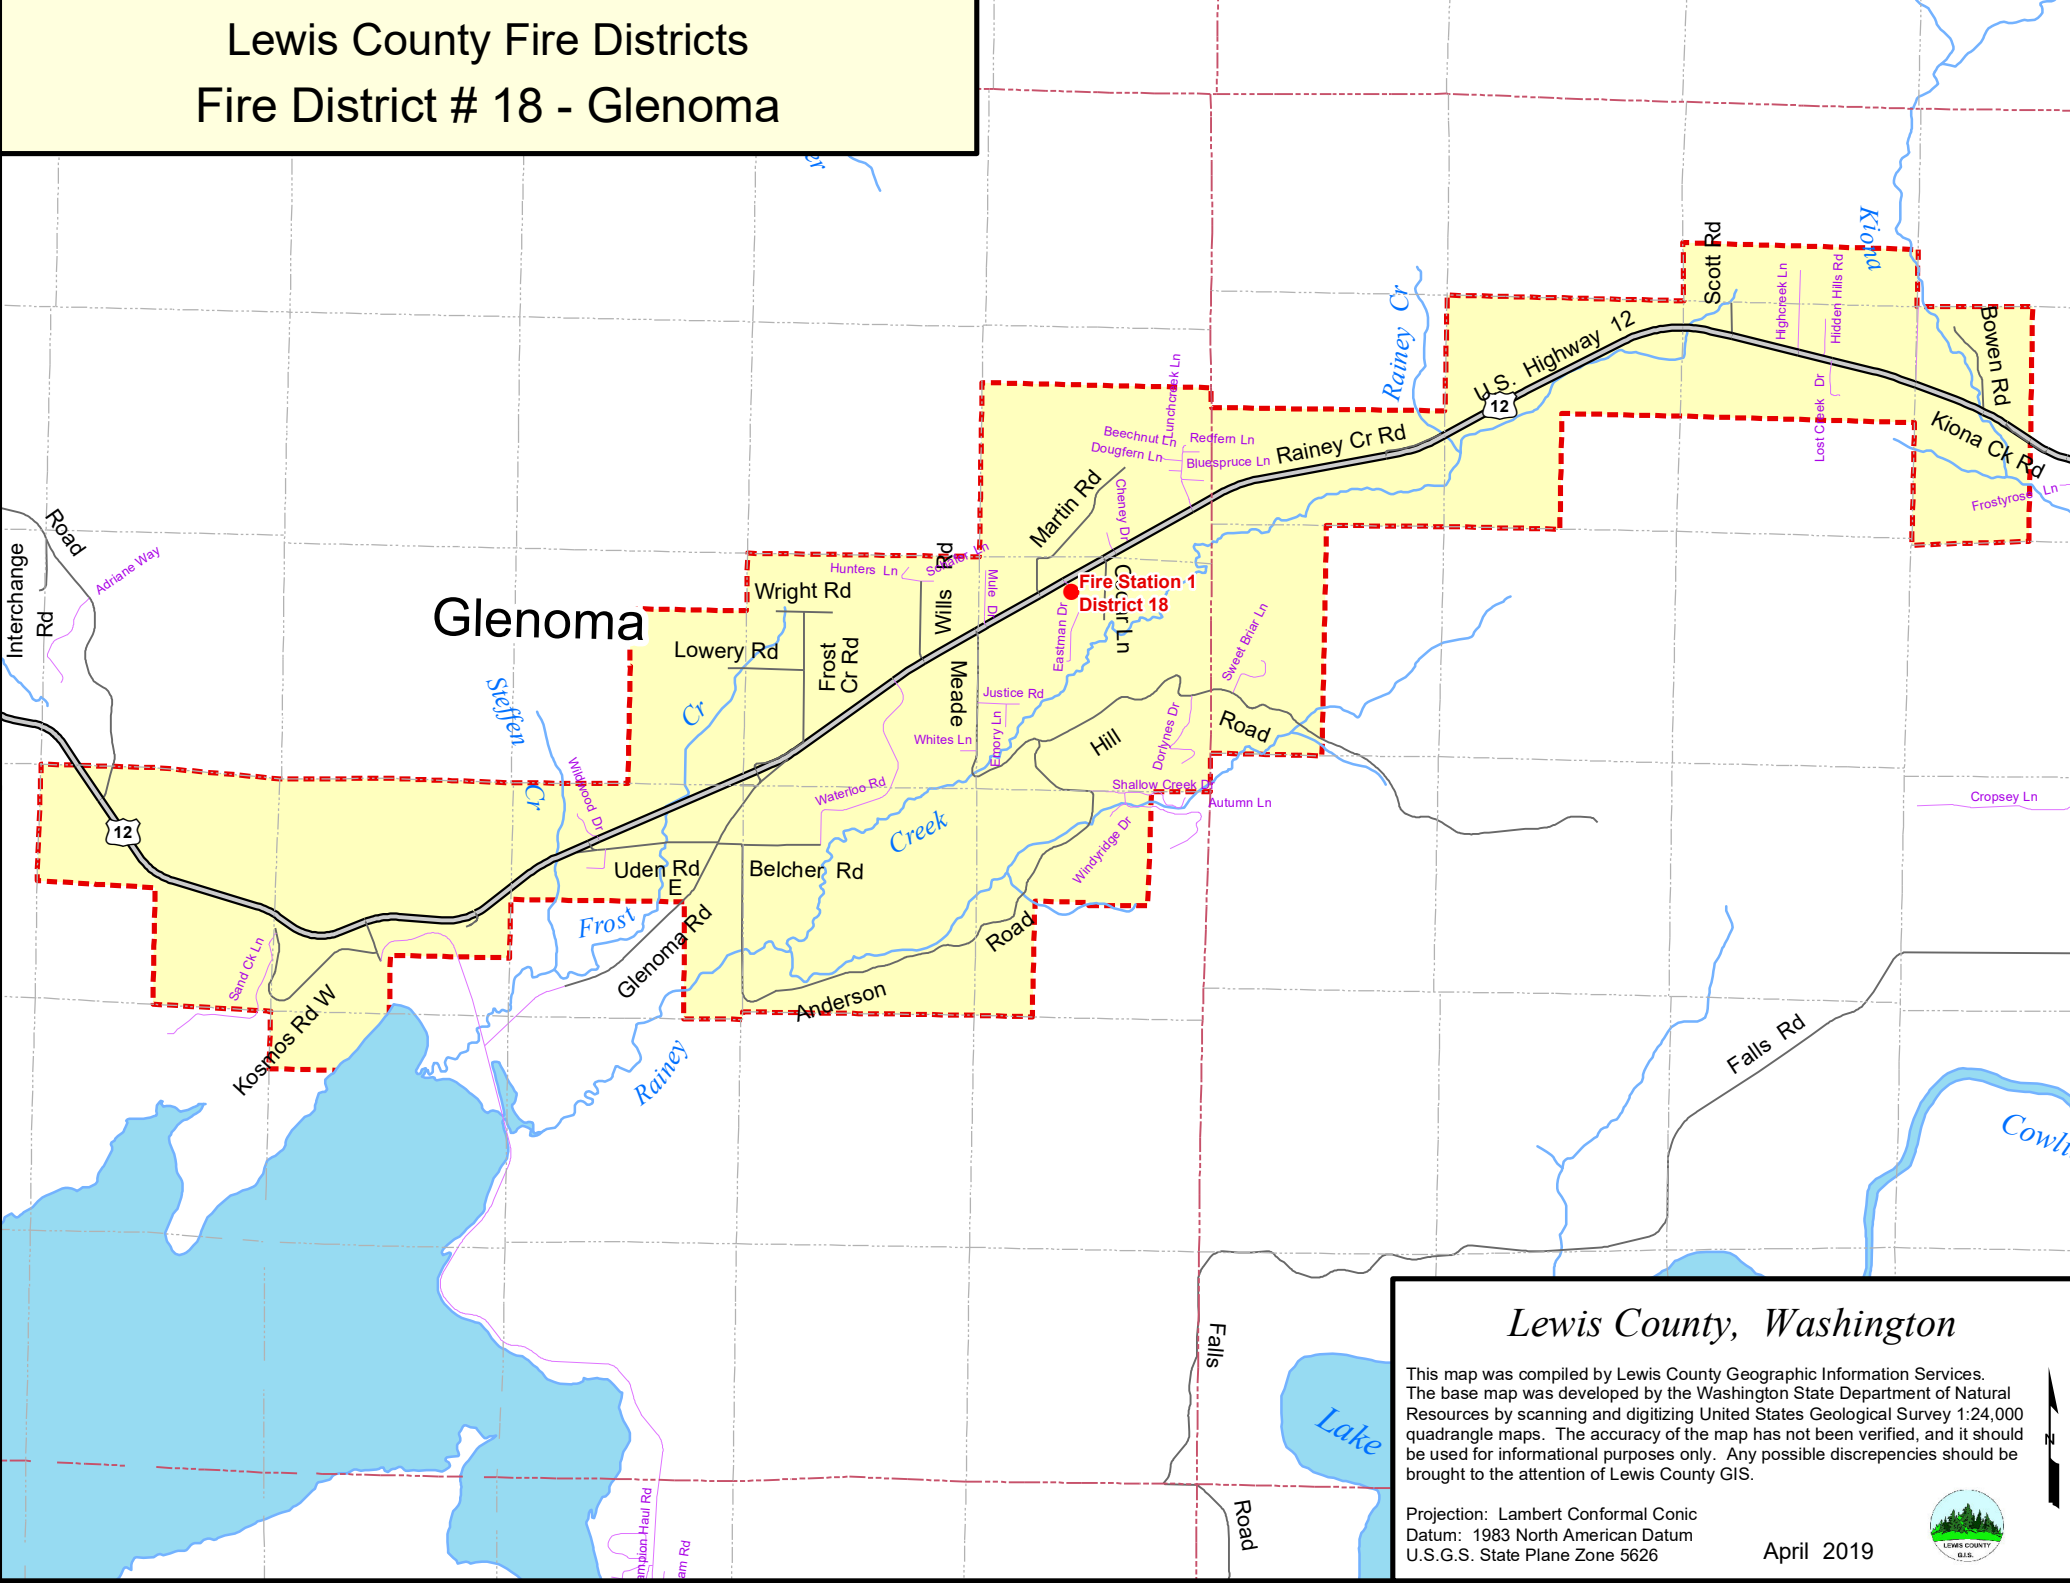

# Lewis County Fire Districts

## Fire District # 18 - Glenoma

*Lewis County, Washington*

This map was compiled by Lewis County Geographic Information Services. The base map was developed by the Washington State Department of Natural Resources by scanning and digitizing United States Geological Survey 1:24,000 quadrangle maps. The accuracy of the map has not been verified, and it should be used for informational purposes only. Any possible discrepancies should be brought to the attention of Lewis County GIS.

Projection: Lambert Conformal Conic  
Datum: 1983 North American Datum  
U.S.G.S. State Plane Zone 5626

April 2019