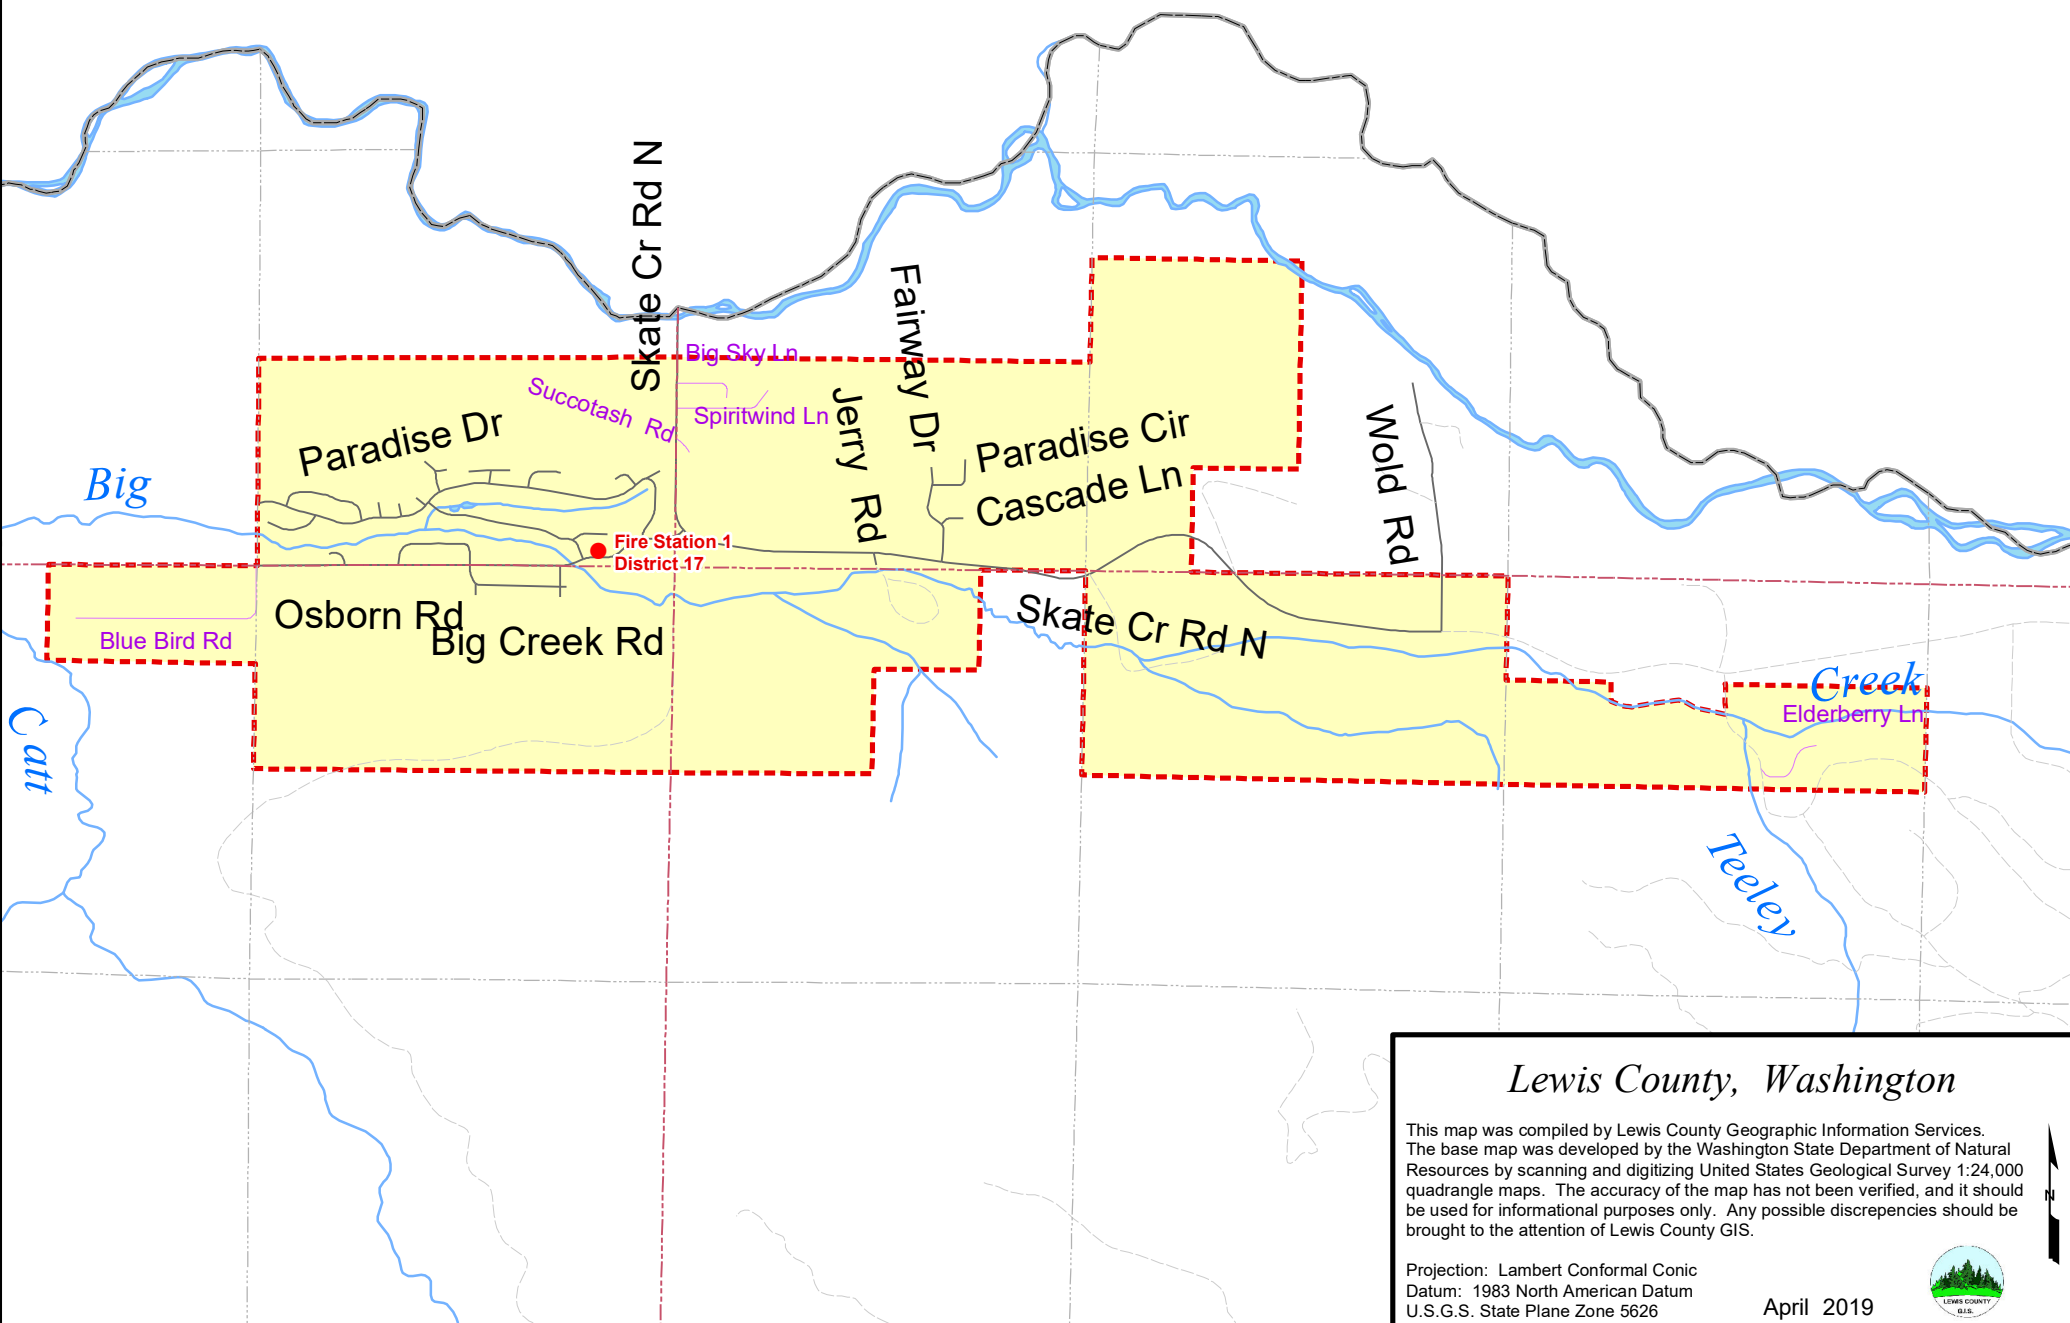

# Lewis County Fire Districts

## Fire District # 17 - Paradise

### Lewis County, Washington

This map was compiled by Lewis County Geographic Information Services. The base map was developed by the Washington State Department of Natural Resources by scanning and digitizing United States Geological Survey 1:24,000 quadrangle maps. The accuracy of the map has not been verified, and it should be used for informational purposes only. Any possible discrepancies should be brought to the attention of Lewis County GIS.

Projection: Lambert Conformal Conic  
Datum: 1983 North American Datum  
U.S.G.S. State Plane Zone 5626

April 2019