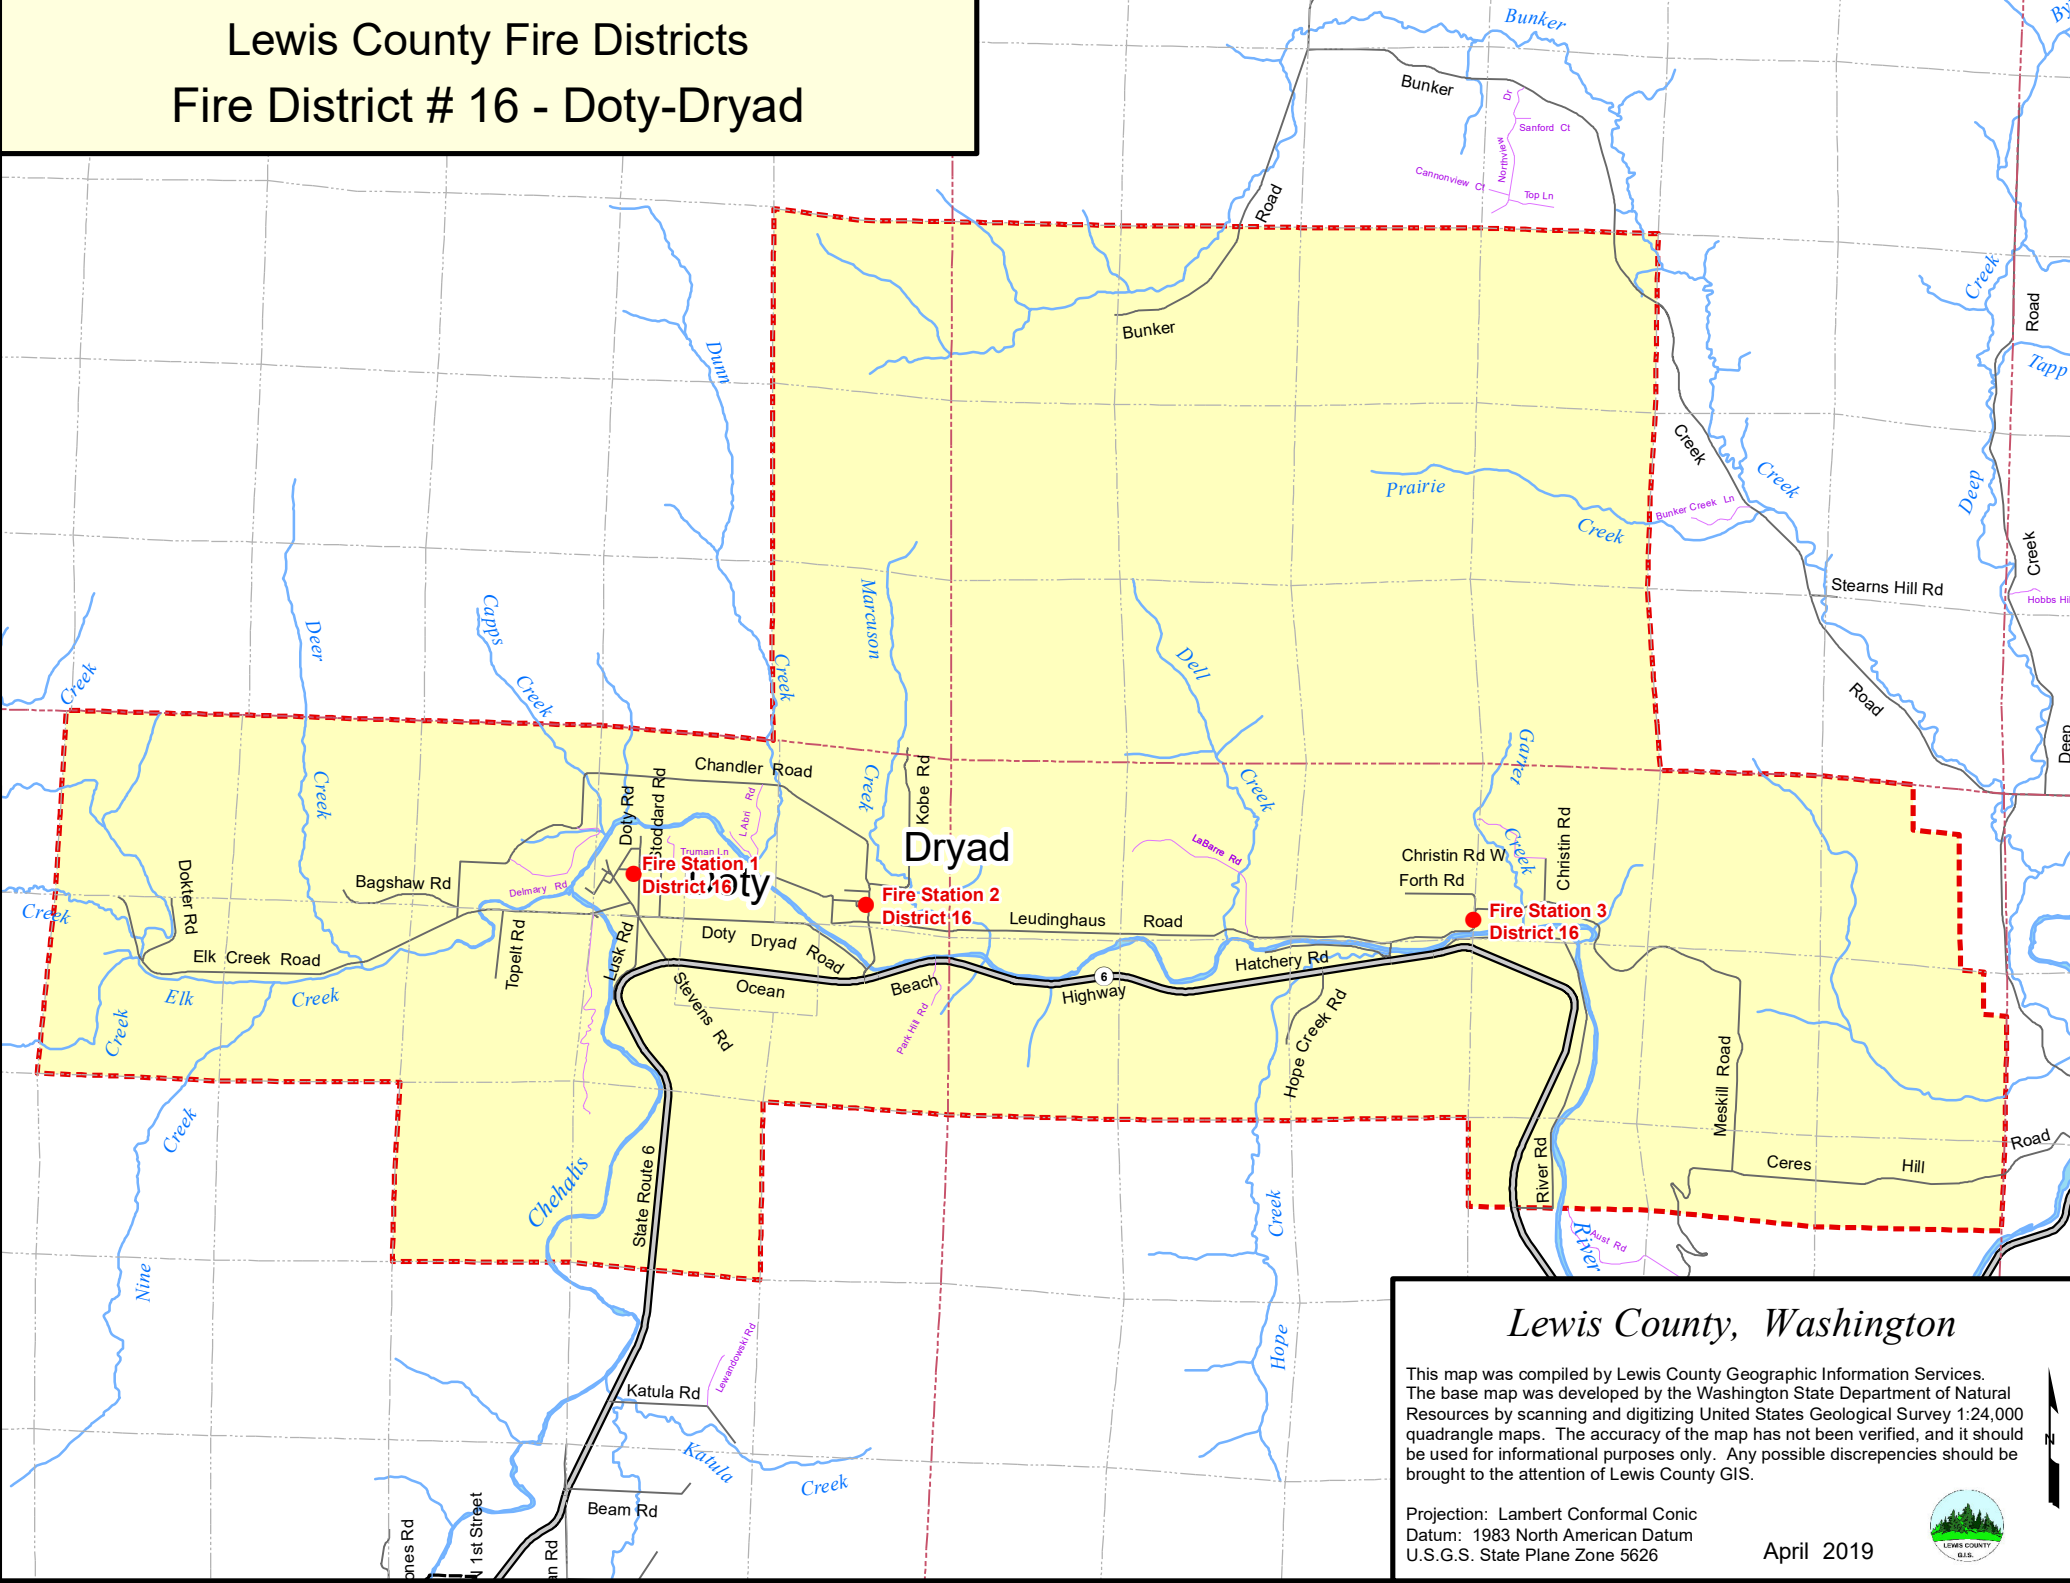

Lewis County Fire Districts

Fire District # 16 - Doty-Dryad

Lewis County, Washington

This map was compiled by Lewis County Geographic Information Services. The base map was developed by the Washington State Department of Natural Resources by scanning and digitizing United States Geological Survey 1:24,000 quadrangle maps. The accuracy of the map has not been verified, and it should be used for informational purposes only. Any possible discrepancies should be brought to the attention of Lewis County GIS.

Projection: Lambert Conformal Conic
 Datum: 1983 North American Datum
 U.S.G.S. State Plane Zone 5626

April 2019