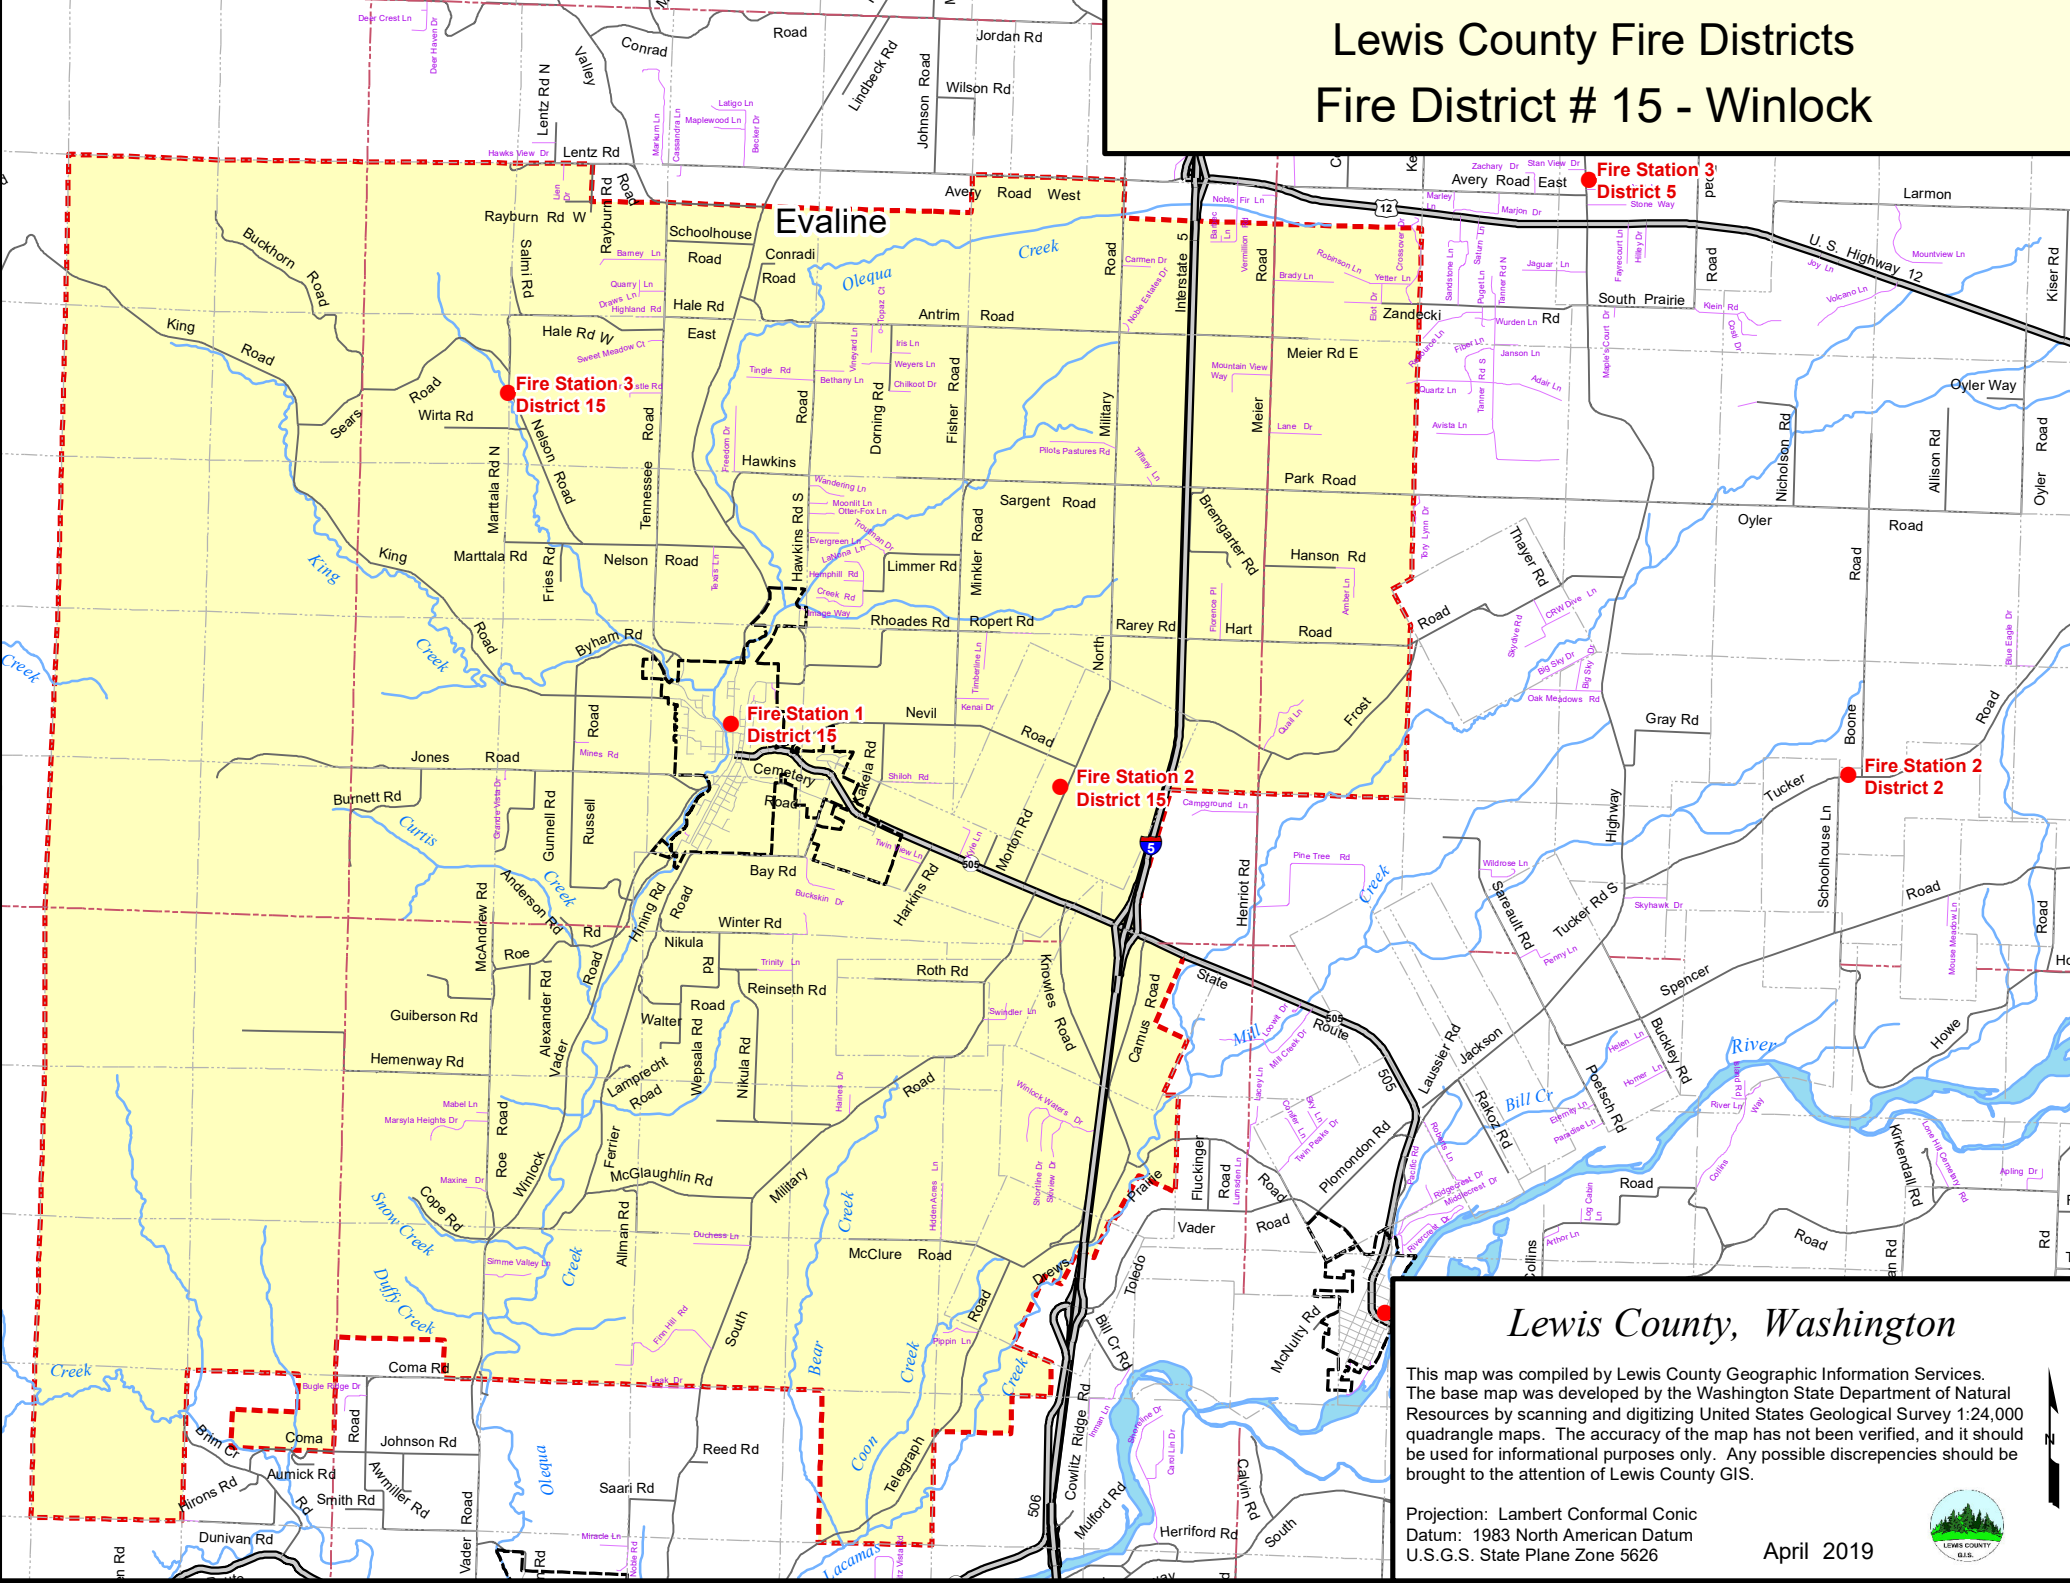

Lewis County Fire Districts

Fire District # 15 - Winlock

Lewis County, Washington

This map was compiled by Lewis County Geographic Information Services. The base map was developed by the Washington State Department of Natural Resources by scanning and digitizing United States Geological Survey 1:24,000 quadrangle maps. The accuracy of the map has not been verified, and it should be used for informational purposes only. Any possible discrepancies should be brought to the attention of Lewis County GIS.

Projection: Lambert Conformal Conic
Datum: 1983 North American Datum
U.S.G.S. State Plane Zone 5626

April 2019