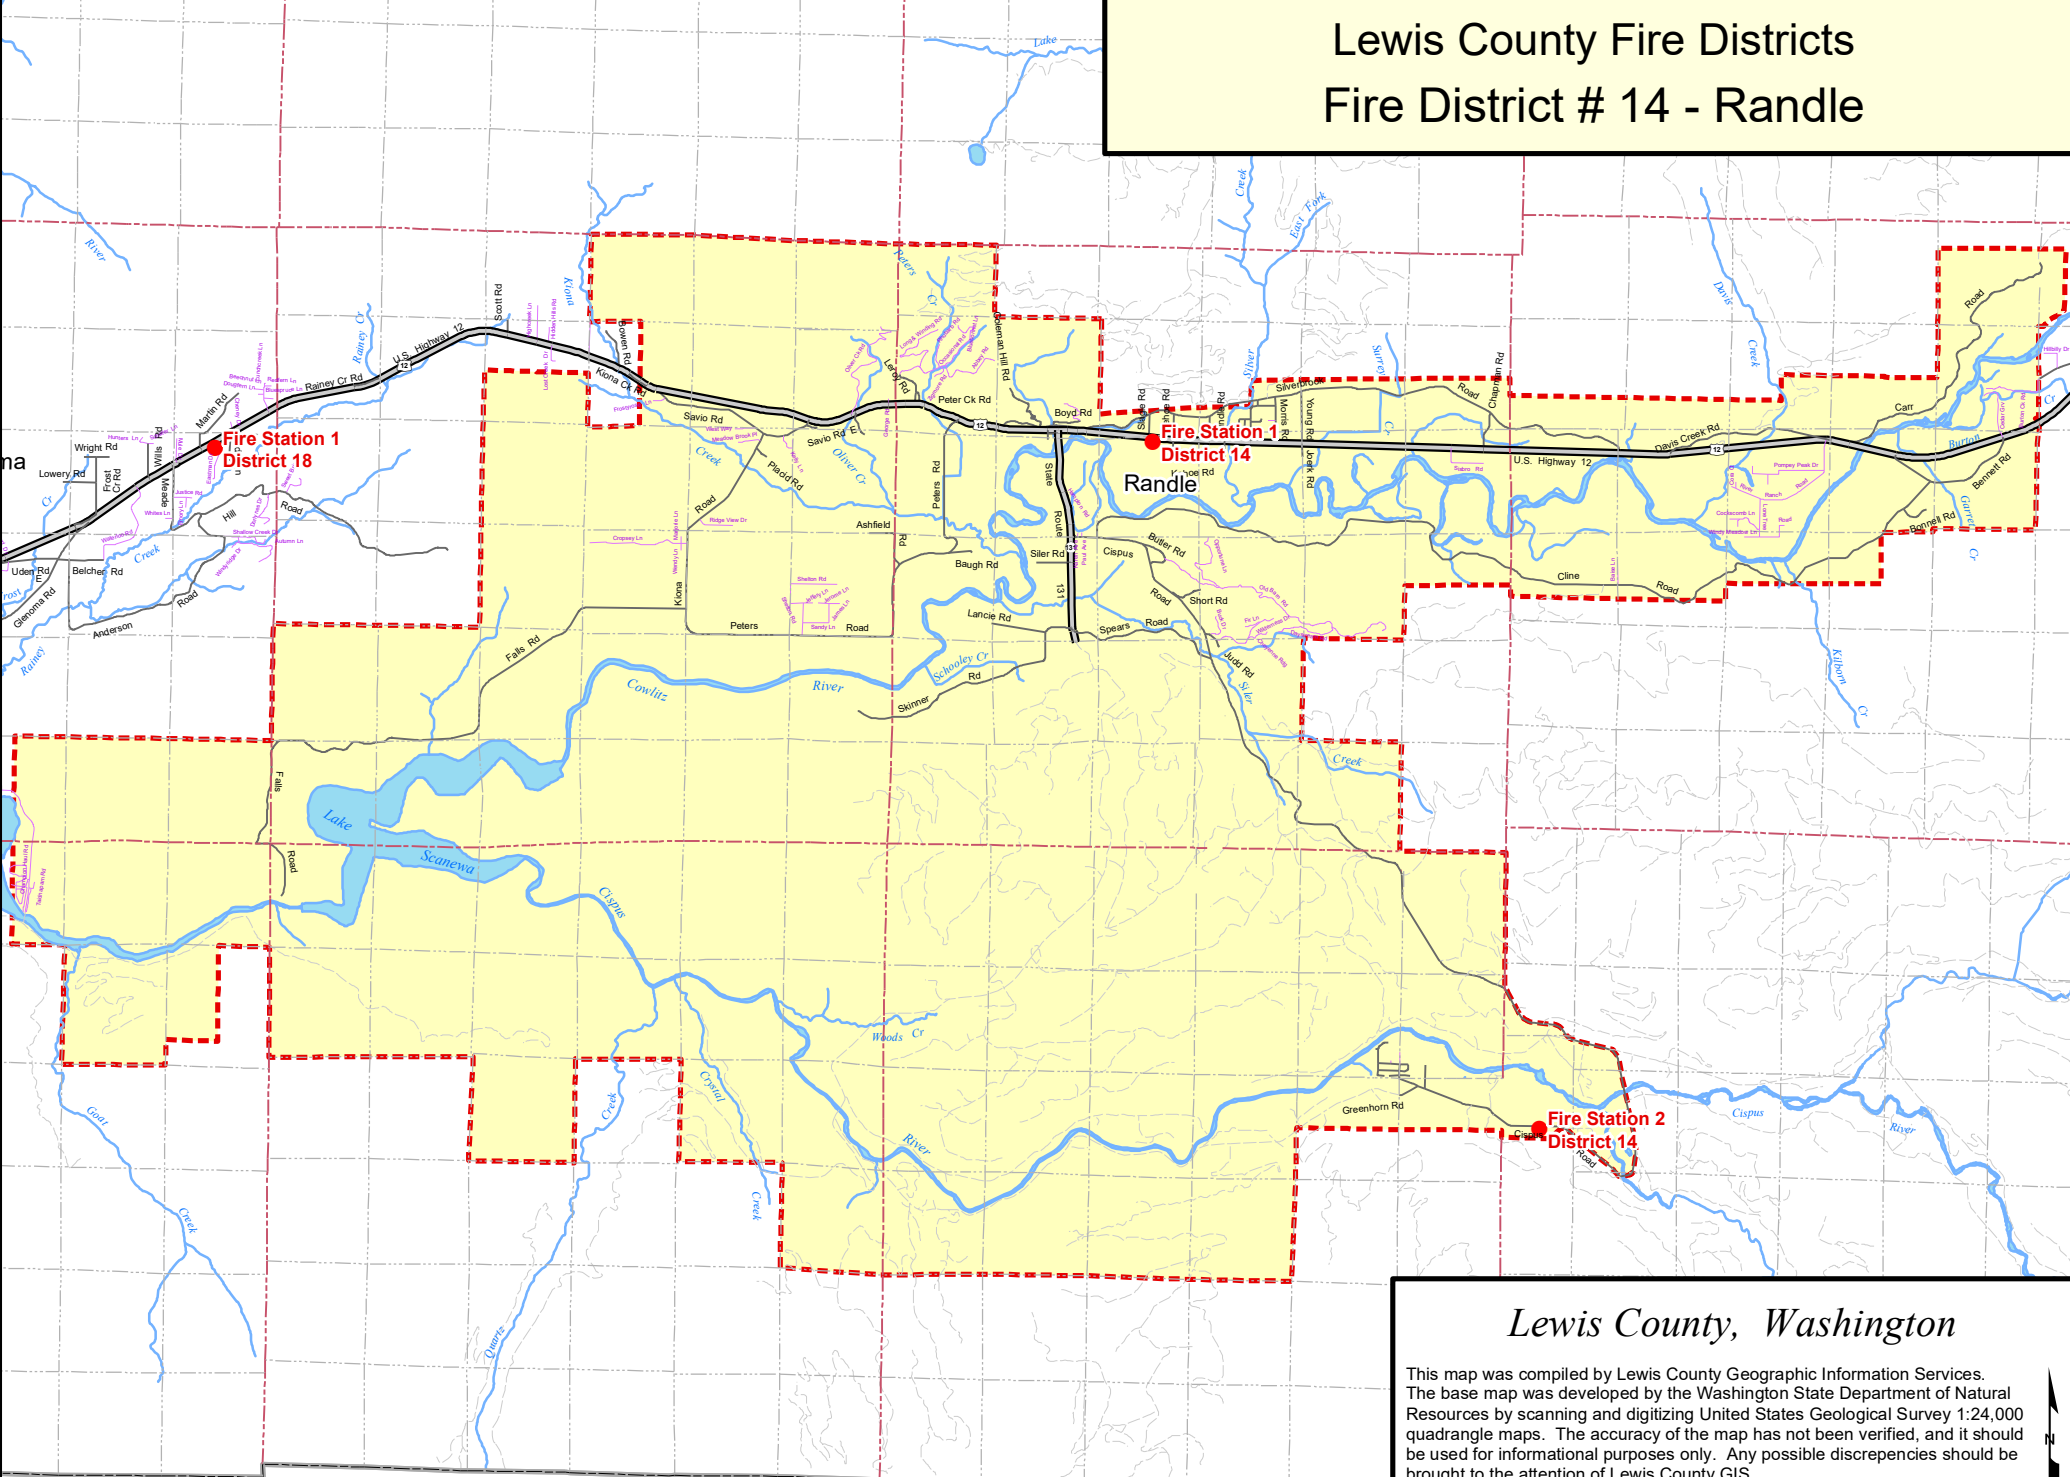

Lewis County Fire Districts

Fire District # 14 - Randle

Lewis County, Washington

This map was compiled by Lewis County Geographic Information Services. The base map was developed by the Washington State Department of Natural Resources by scanning and digitizing United States Geological Survey 1:24,000 quadrangle maps. The accuracy of the map has not been verified, and it should be used for informational purposes only. Any possible discrepancies should be brought to the attention of Lewis County GIS.

Projection: Lambert Conformal Conic
Datum: 1983 North American Datum
U.S.G.S. State Plane Zone 5626

April 2019