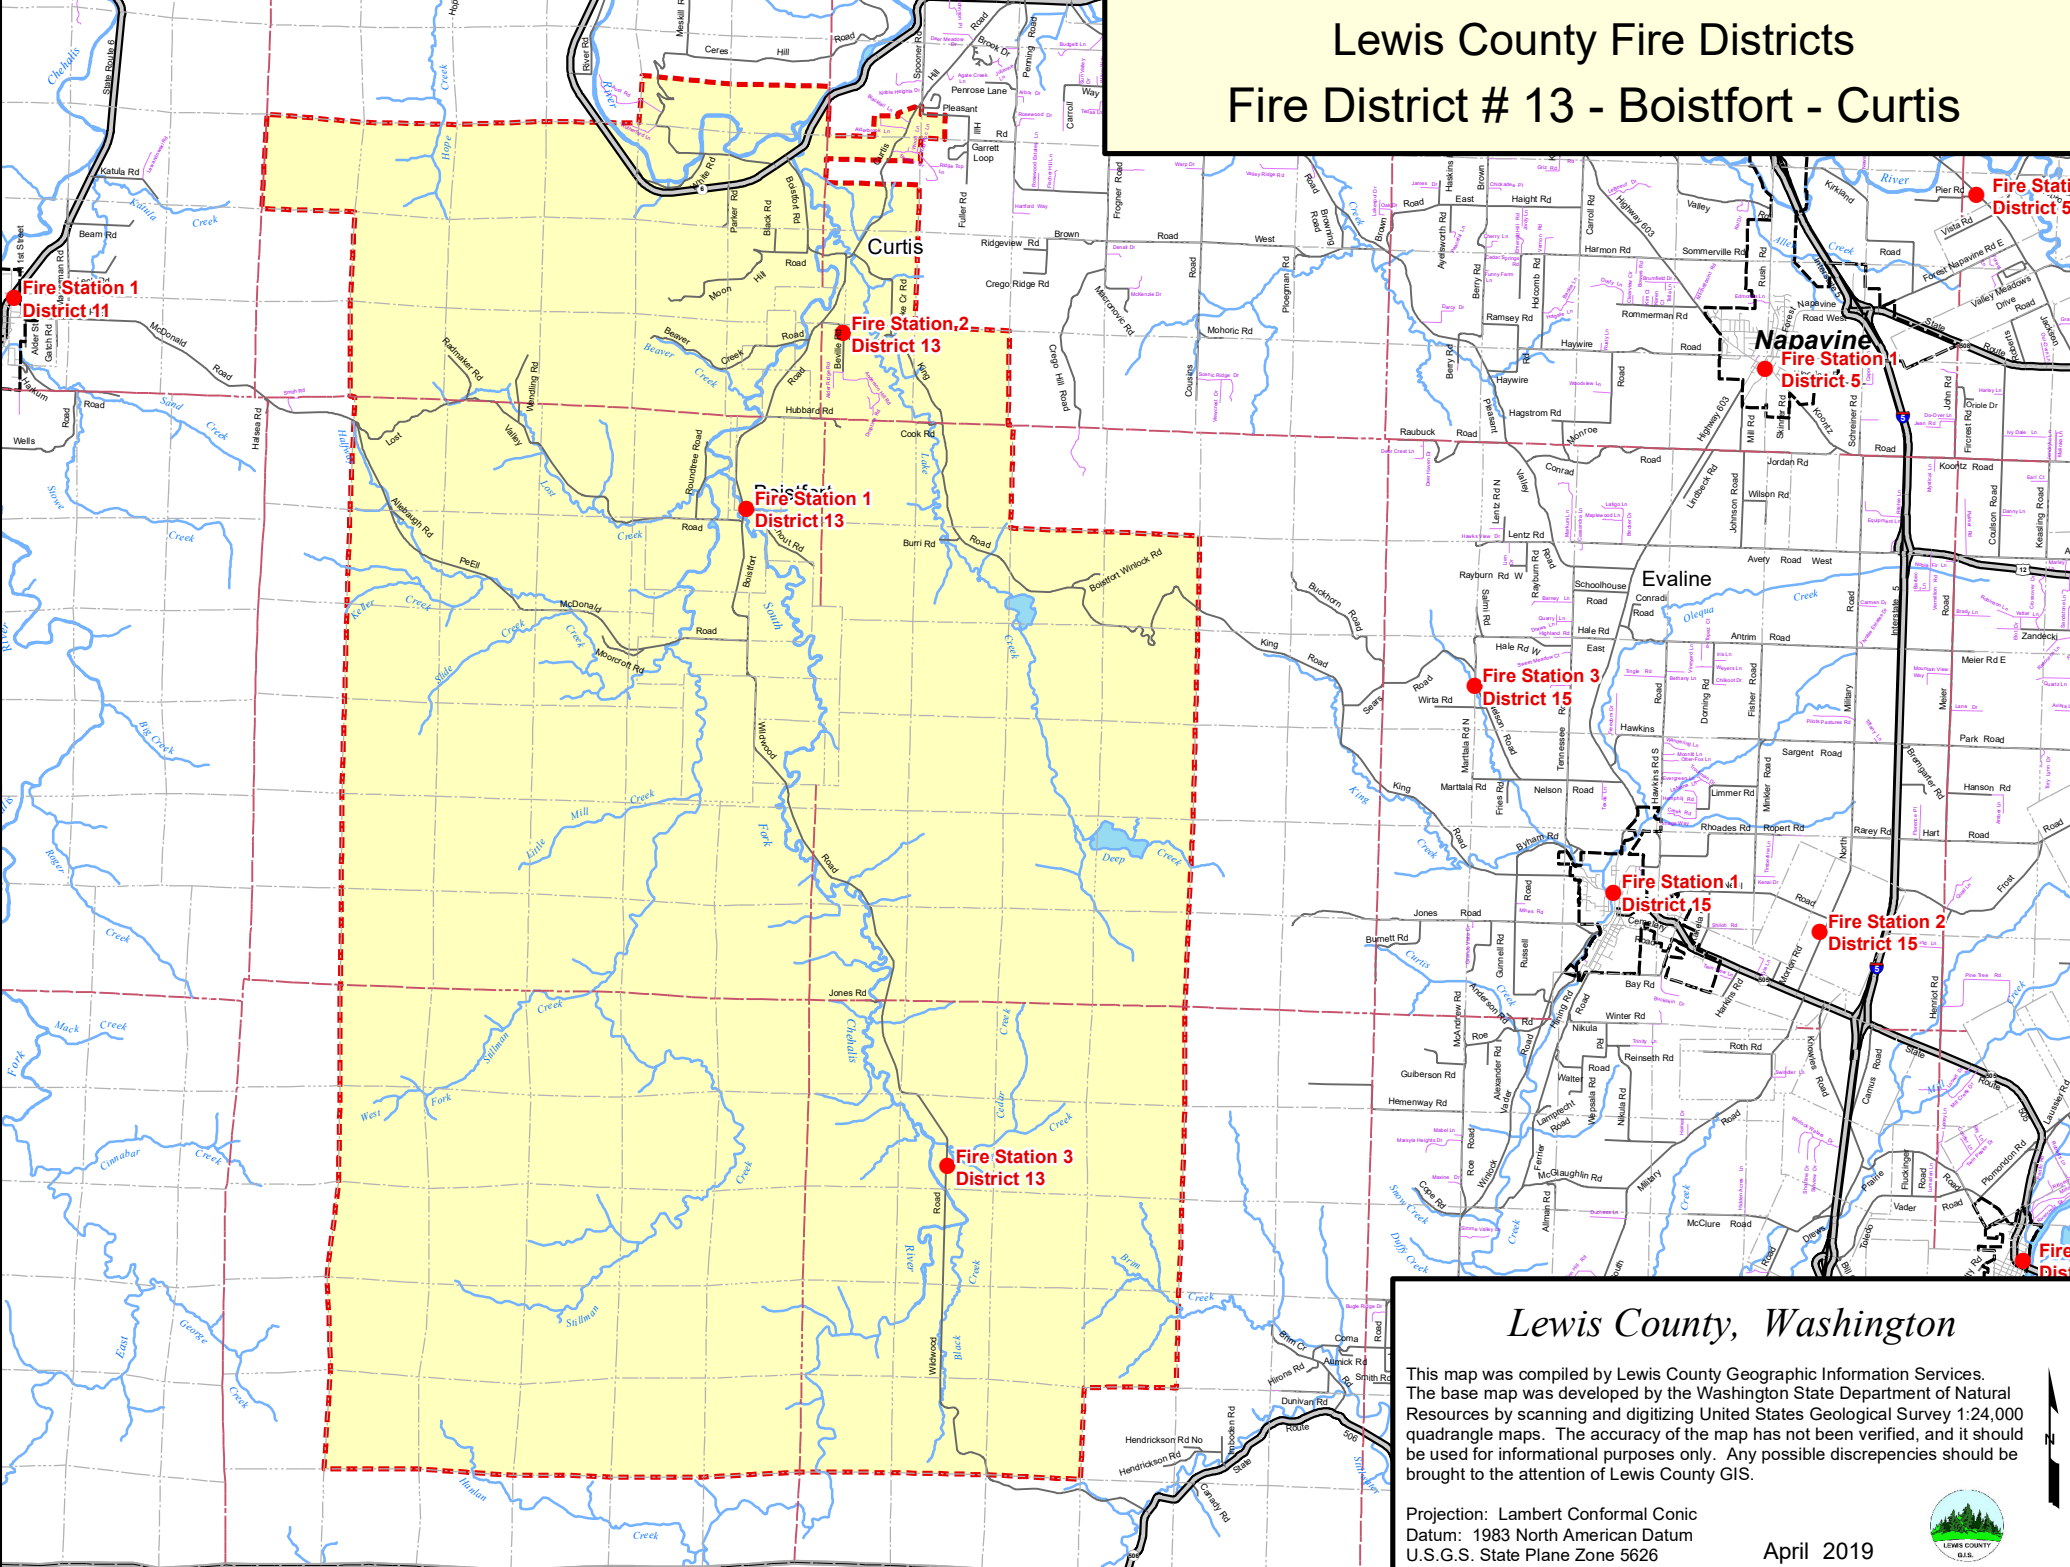

# Lewis County Fire Districts

## Fire District # 13 - Boistfort - Curtis

### Lewis County, Washington

This map was compiled by Lewis County Geographic Information Services. The base map was developed by the Washington State Department of Natural Resources by scanning and digitizing United States Geological Survey 1:24,000 quadrangle maps. The accuracy of the map has not been verified, and it should be used for informational purposes only. Any possible discrepancies should be brought to the attention of Lewis County GIS.

Projection: Lambert Conformal Conic  
 Datum: 1983 North American Datum  
 U.S.G.S. State Plane Zone 5626

April 2019