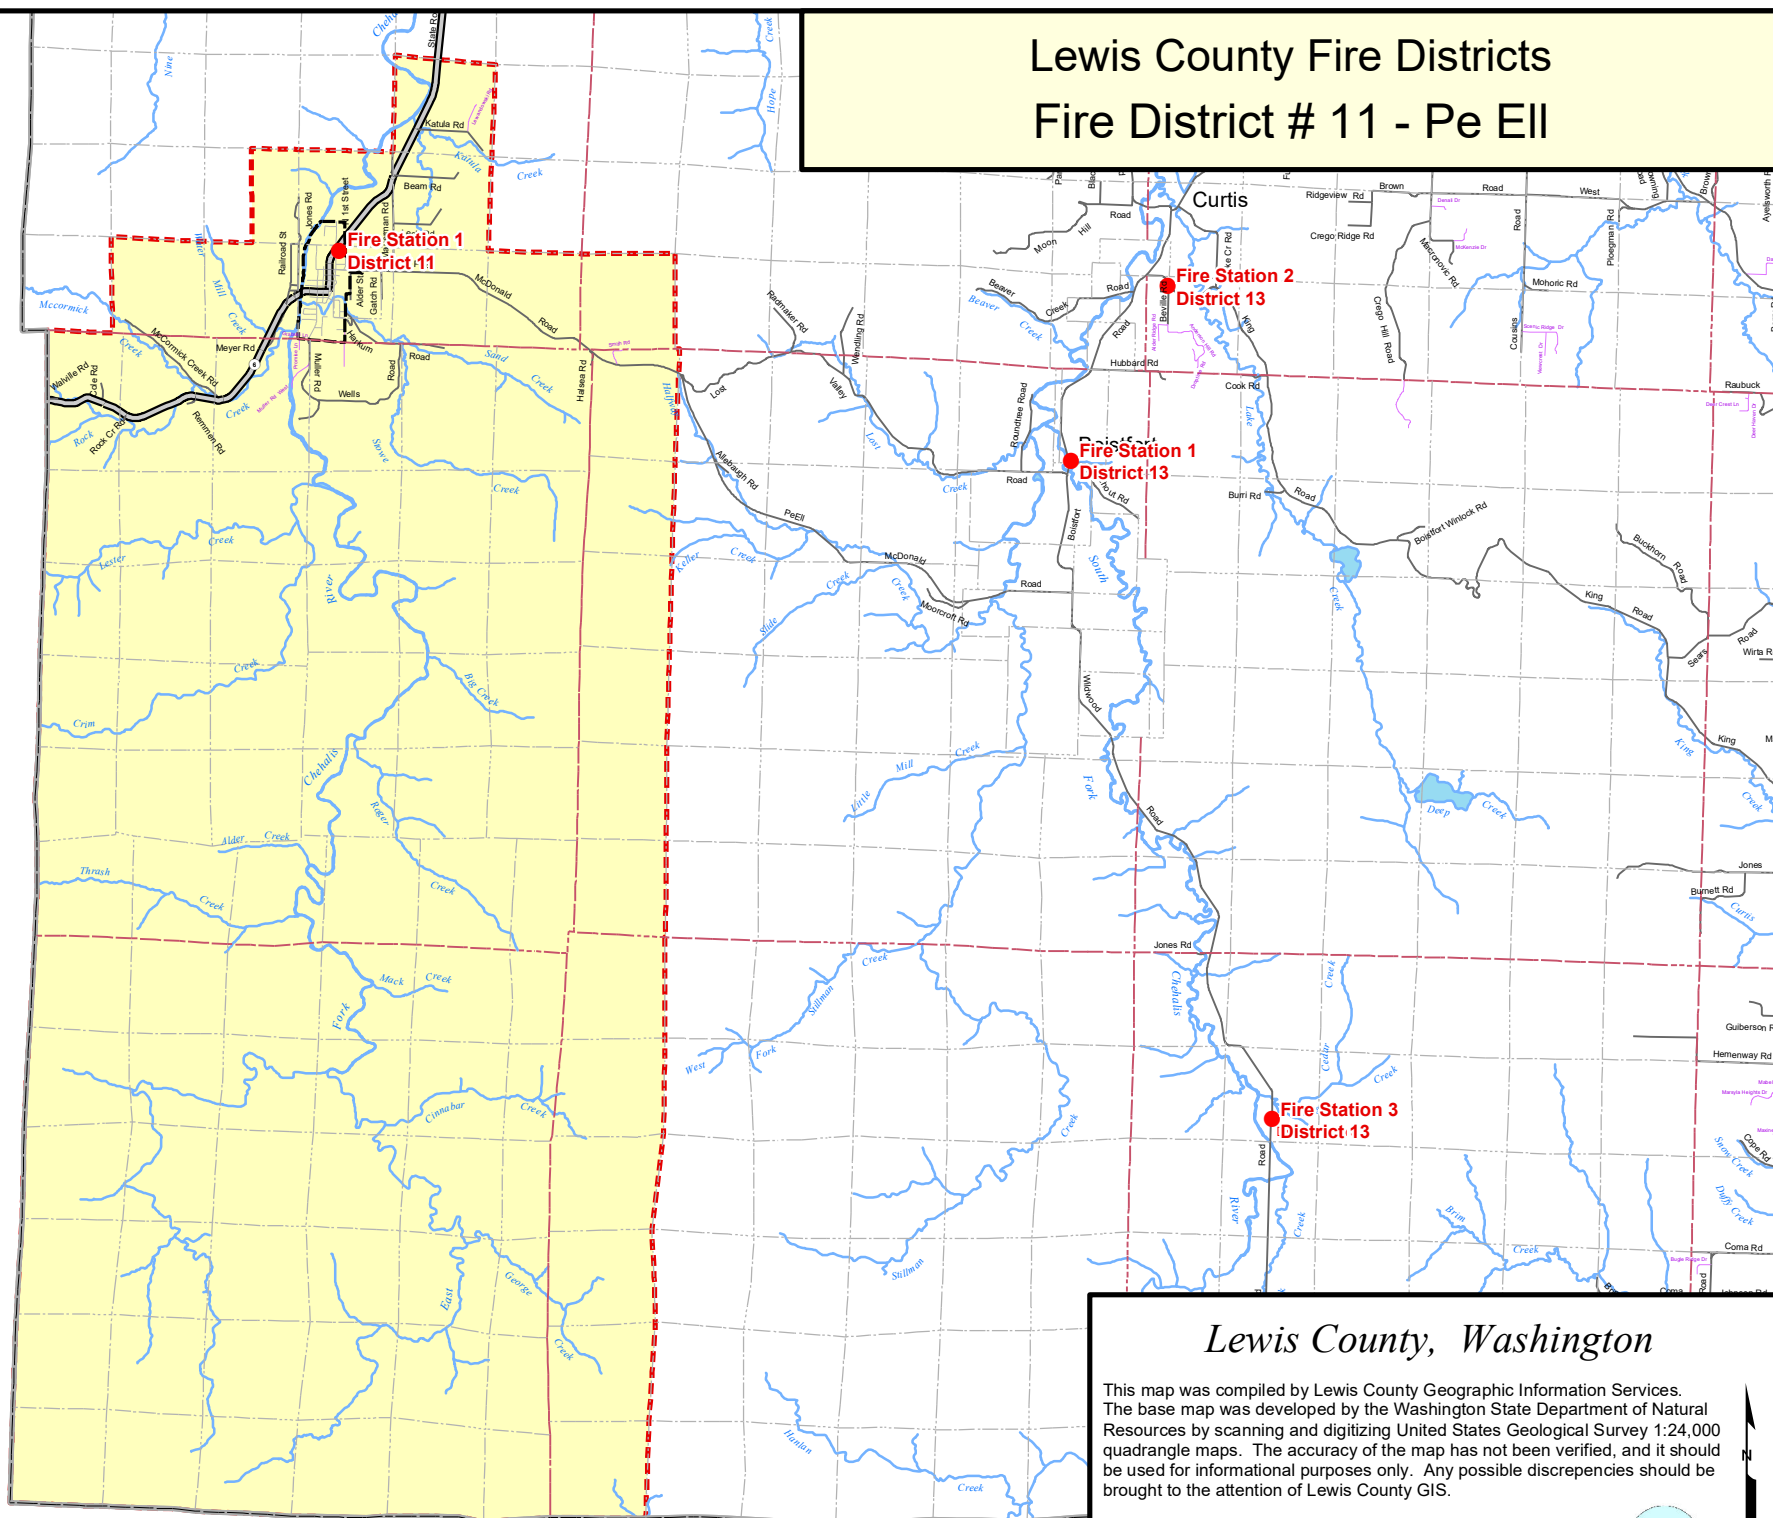

Lewis County Fire Districts

Fire District # 11 - Pe Ell

Lewis County, Washington

This map was compiled by Lewis County Geographic Information Services. The base map was developed by the Washington State Department of Natural Resources by scanning and digitizing United States Geological Survey 1:24,000 quadrangle maps. The accuracy of the map has not been verified, and it should be used for informational purposes only. Any possible discrepancies should be brought to the attention of Lewis County GIS.

Projection: Lambert Conformal Conic
Datum: 1983 North American Datum
U.S.G.S. State Plane Zone 5626

April 2019