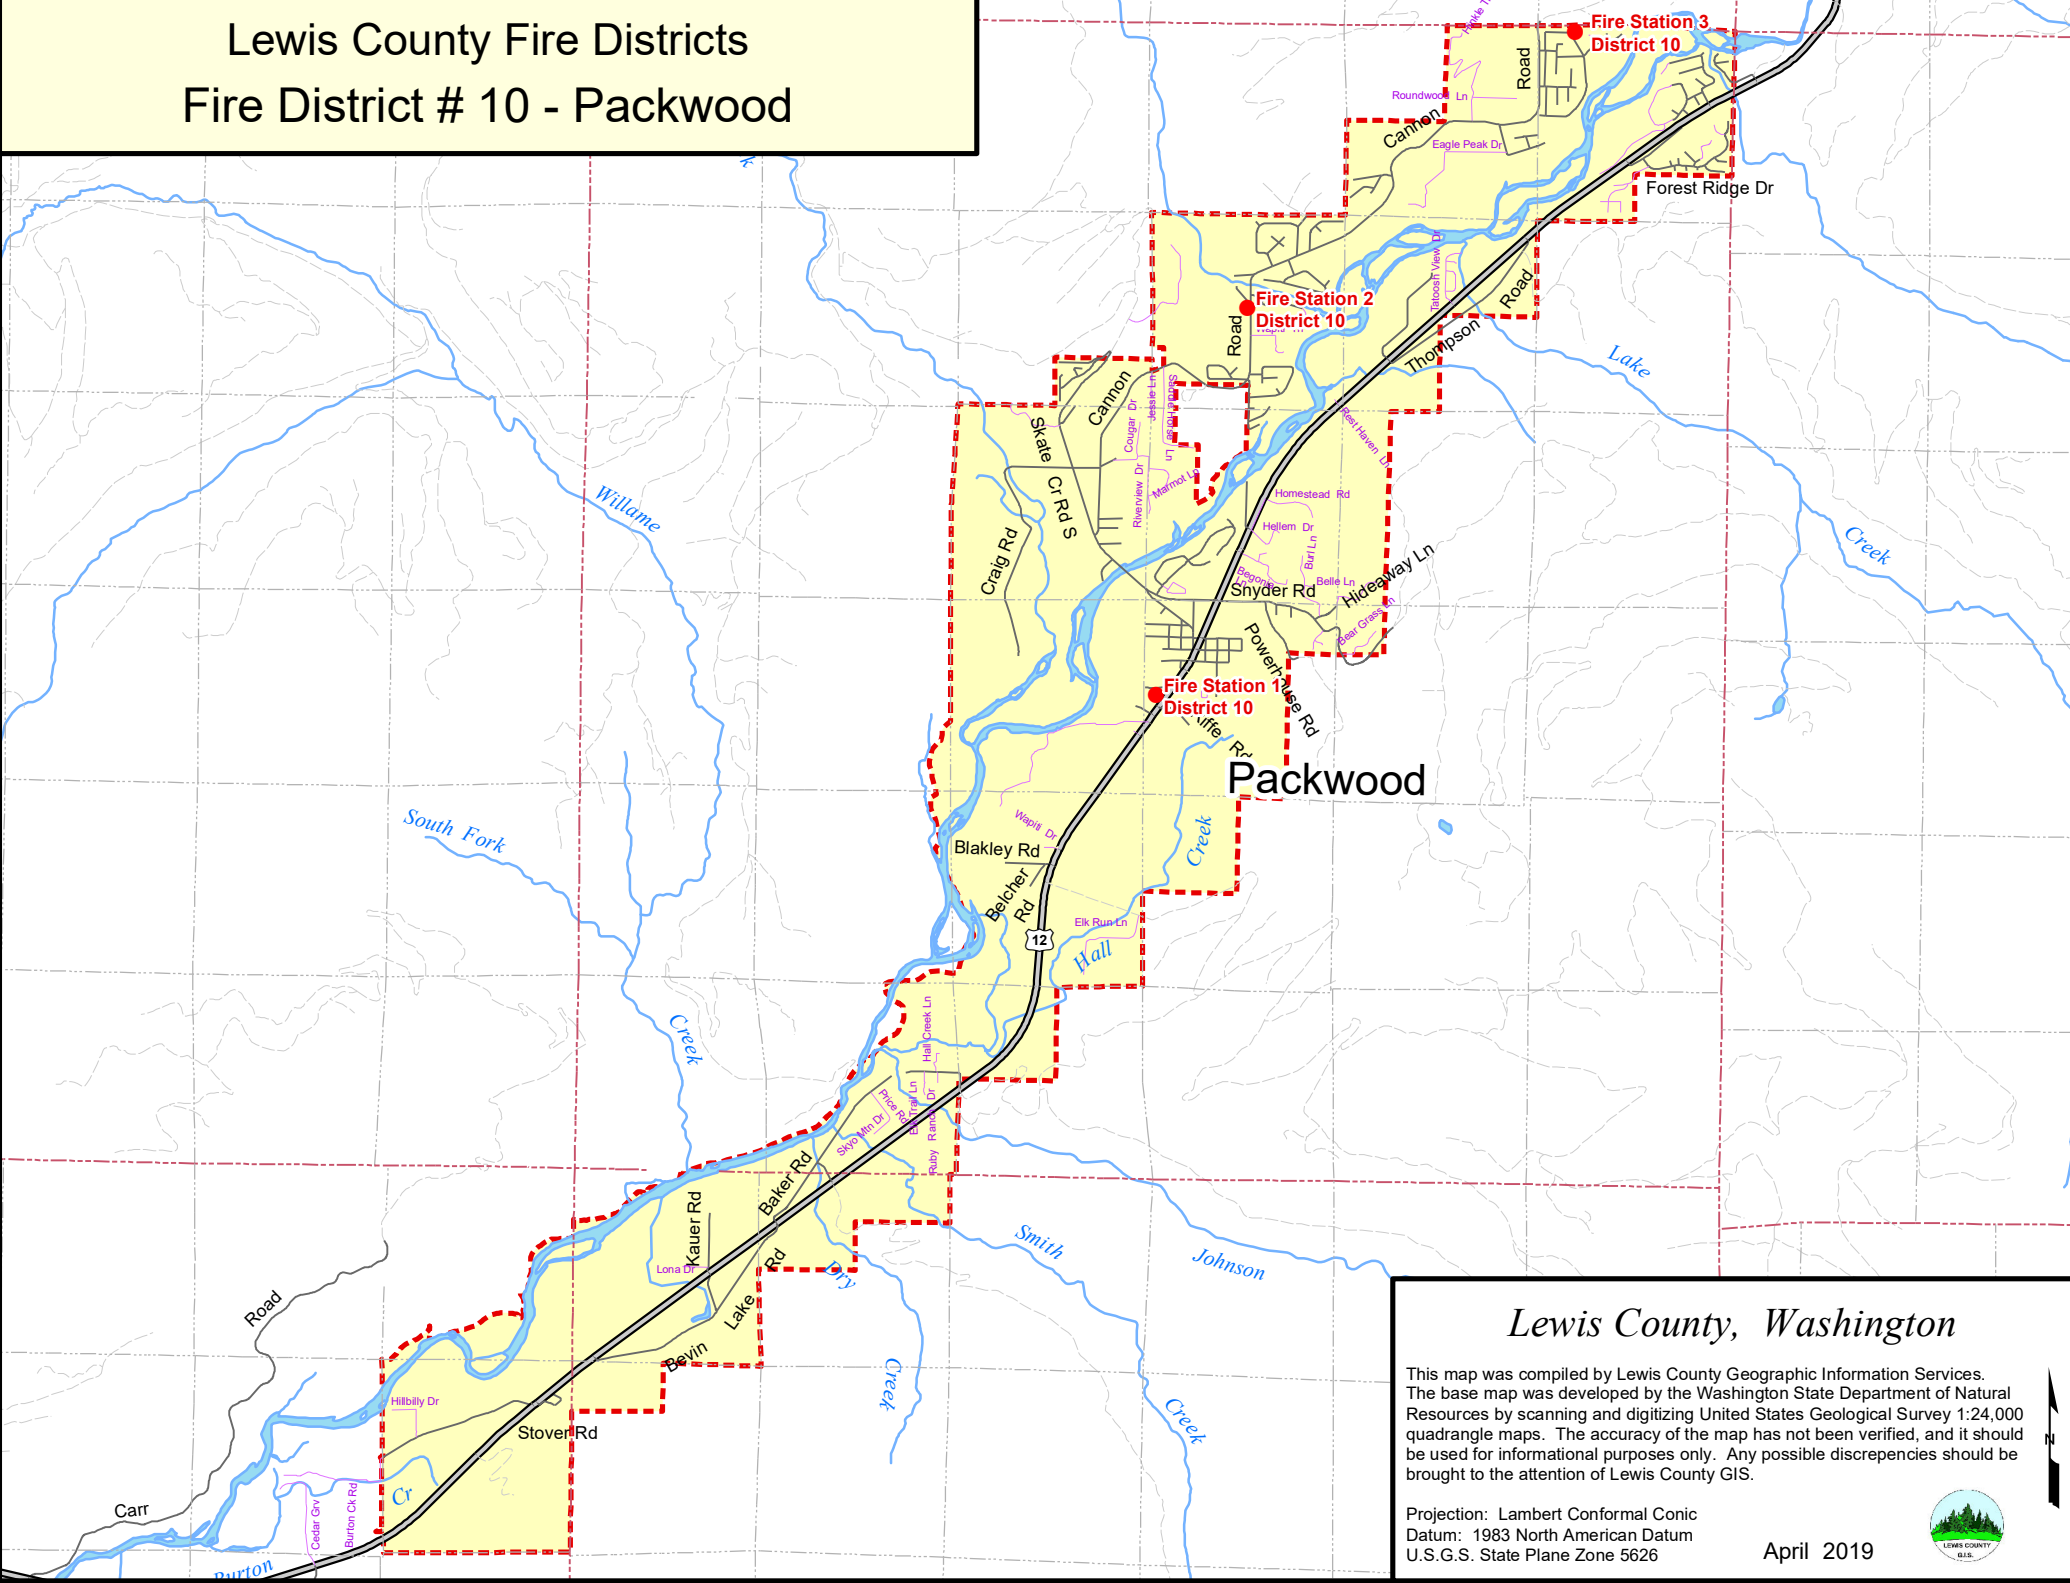

Lewis County Fire Districts

Fire District # 10 - Packwood

Lewis County, Washington

This map was compiled by Lewis County Geographic Information Services. The base map was developed by the Washington State Department of Natural Resources by scanning and digitizing United States Geological Survey 1:24,000 quadrangle maps. The accuracy of the map has not been verified, and it should be used for informational purposes only. Any possible discrepancies should be brought to the attention of Lewis County GIS.

Projection: Lambert Conformal Conic
Datum: 1983 North American Datum
U.S.G.S. State Plane Zone 5626

April 2019