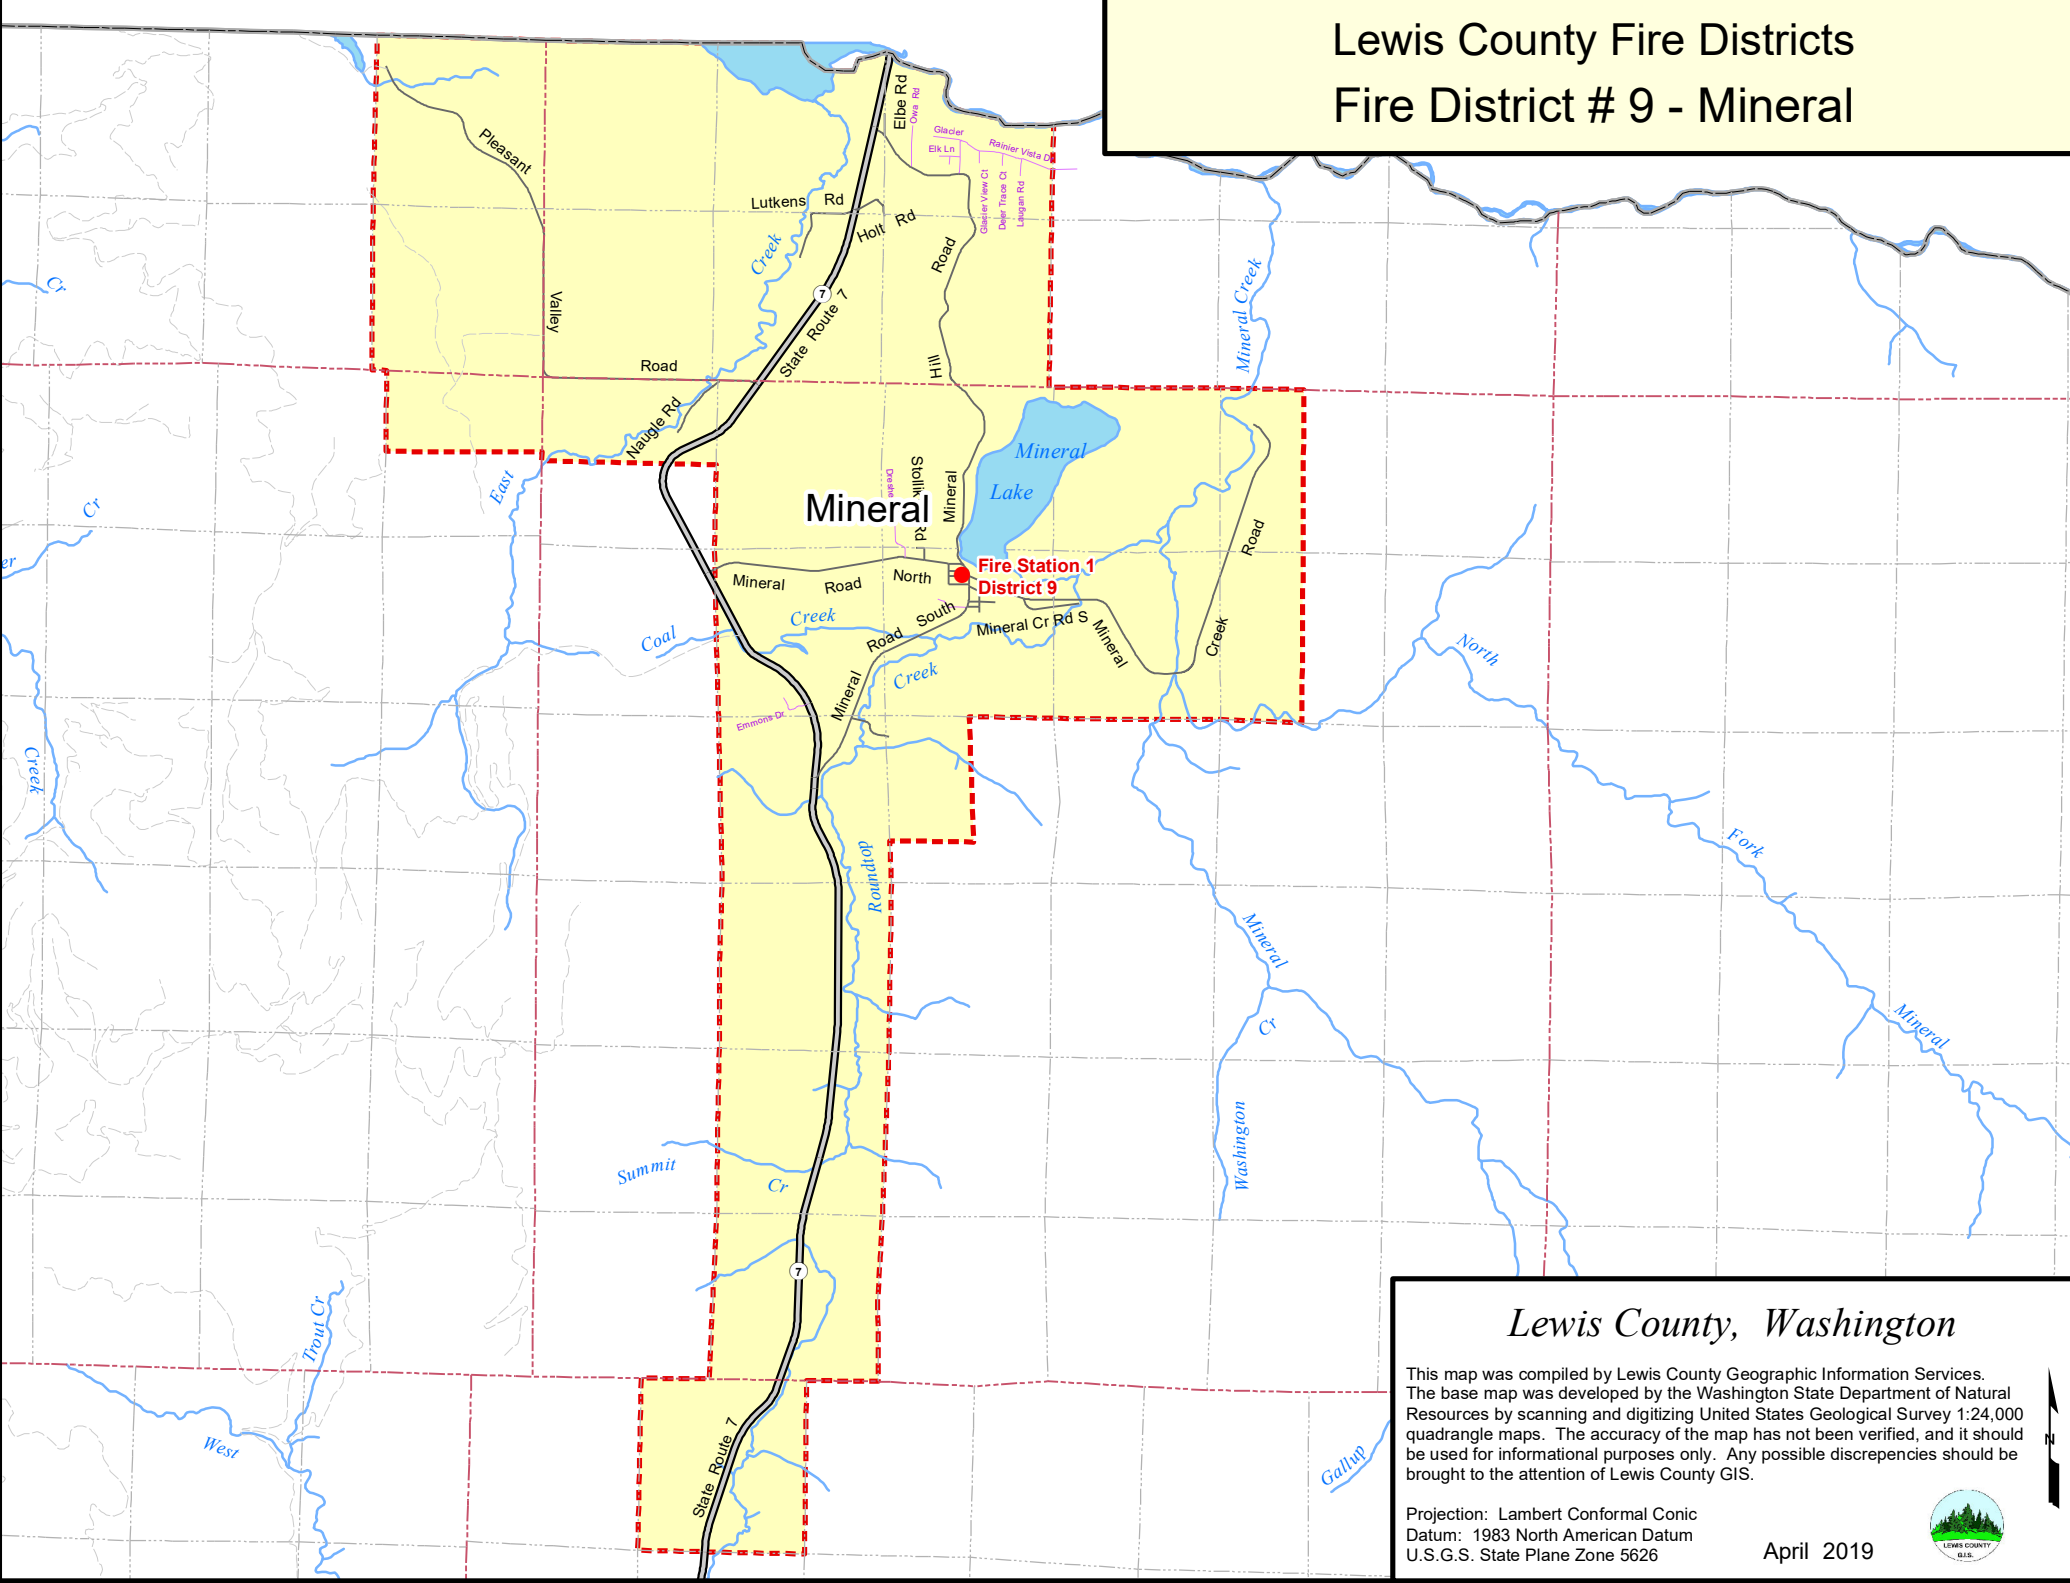

Lewis County Fire Districts

Fire District # 9 - Mineral

Lewis County, Washington

This map was compiled by Lewis County Geographic Information Services. The base map was developed by the Washington State Department of Natural Resources by scanning and digitizing United States Geological Survey 1:24,000 quadrangle maps. The accuracy of the map has not been verified, and it should be used for informational purposes only. Any possible discrepancies should be brought to the attention of Lewis County GIS.

Projection: Lambert Conformal Conic
Datum: 1983 North American Datum
U.S.G.S. State Plane Zone 5626

April 2019