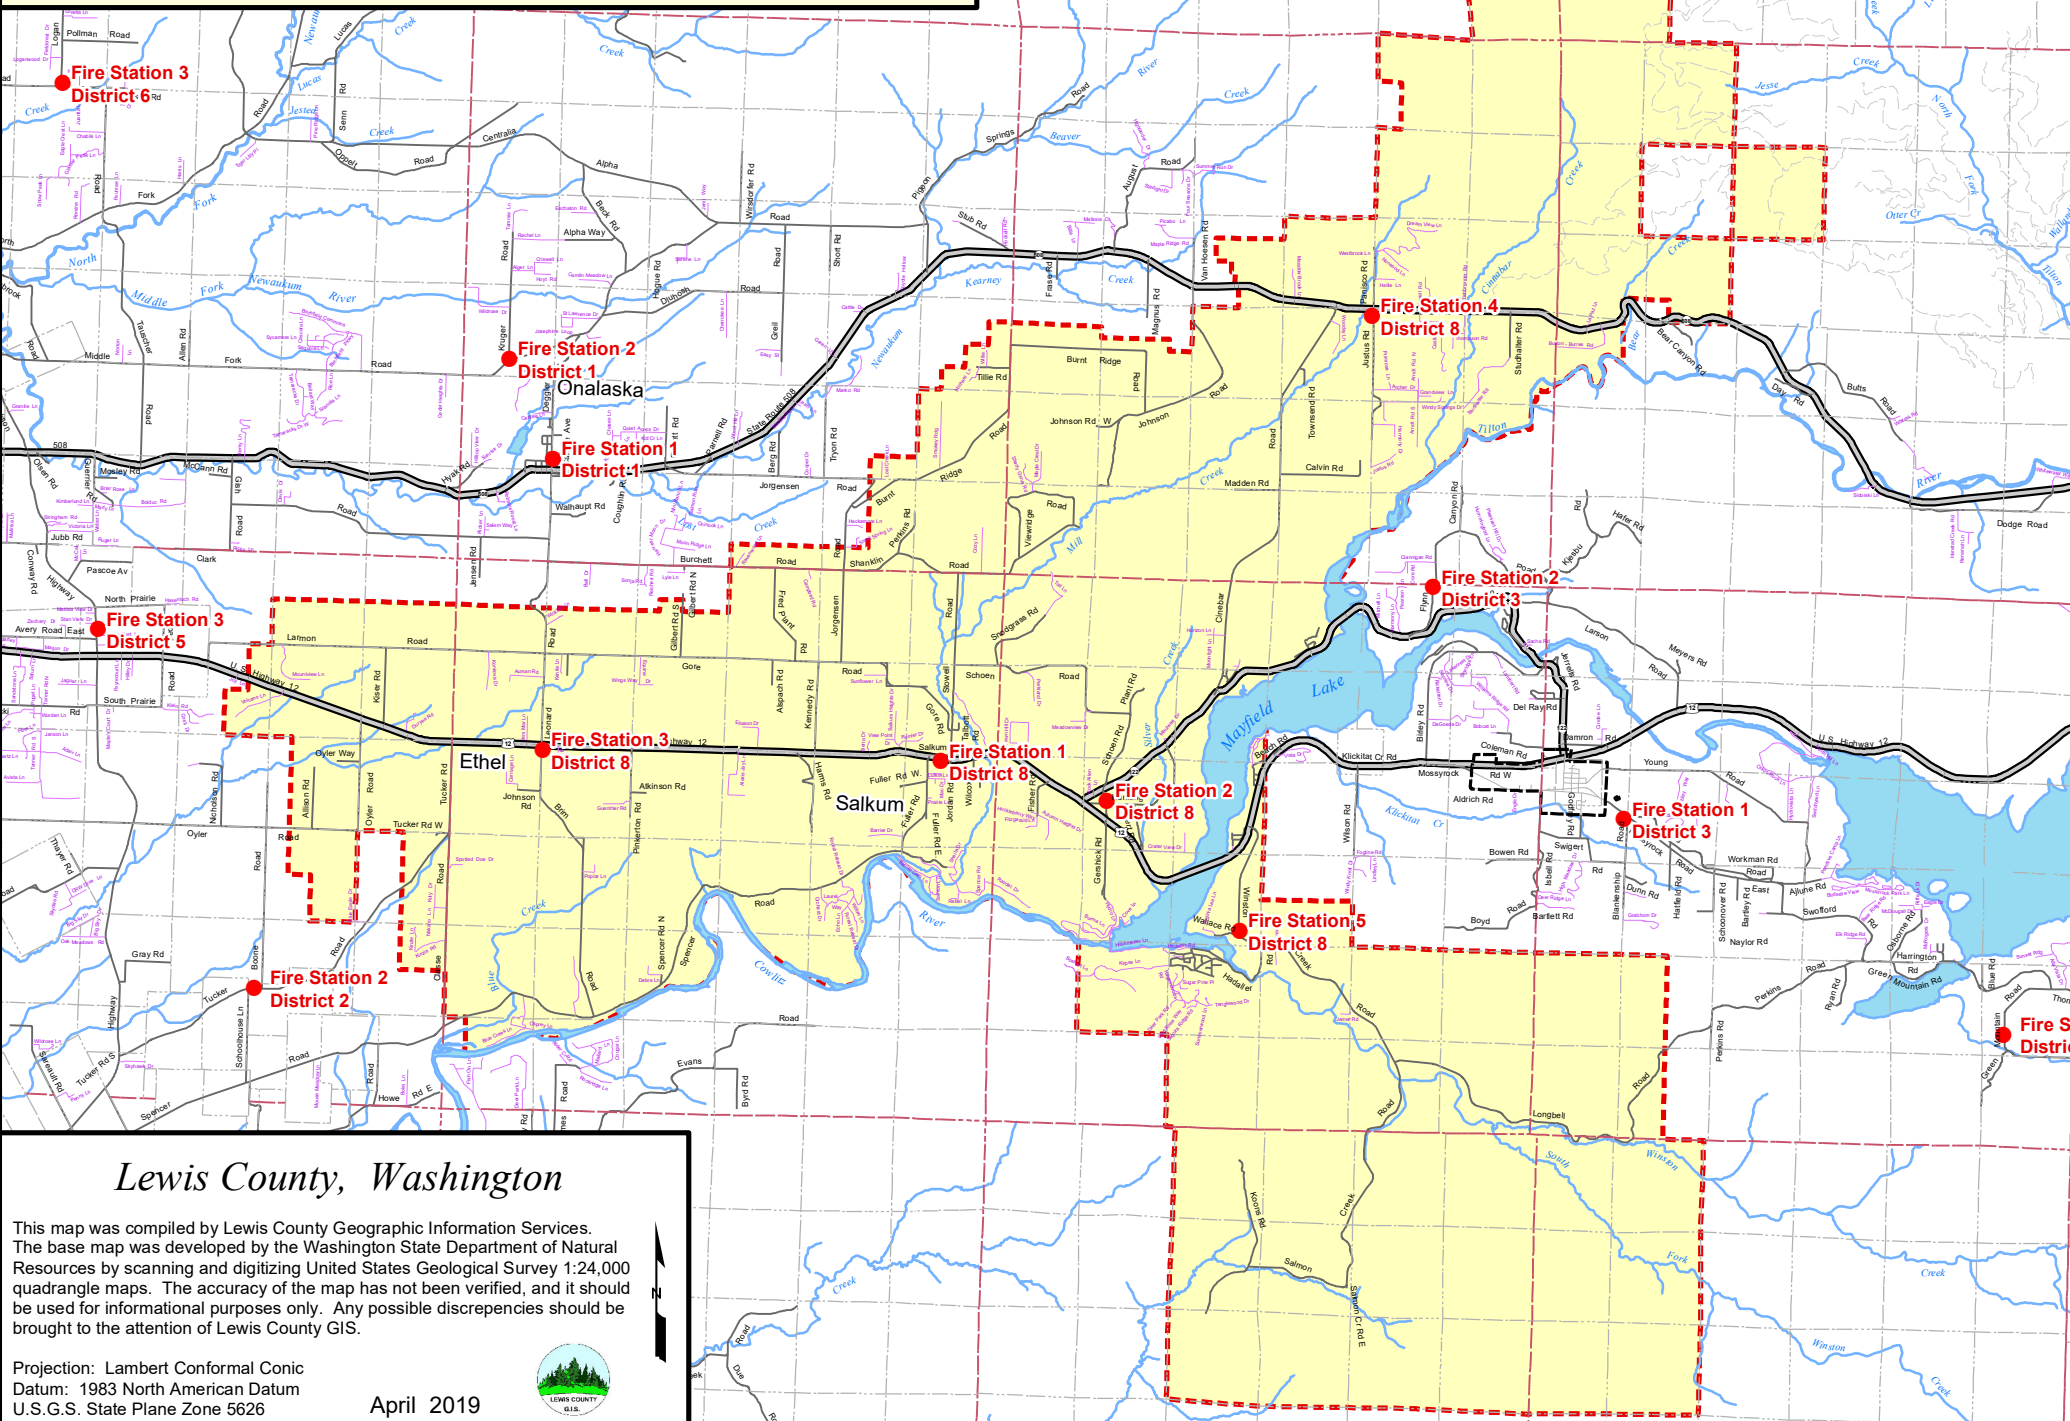

Lewis County Fire Districts

Fire District # 8 - Salkum

Lewis County, Washington

This map was compiled by Lewis County Geographic Information Services. The base map was developed by the Washington State Department of Natural Resources by scanning and digitizing United States Geological Survey 1:24,000 quadrangle maps. The accuracy of the map has not been verified, and it should be used for informational purposes only. Any possible discrepancies should be brought to the attention of Lewis County GIS.

Projection: Lambert Conformal Conic
 Datum: 1983 North American Datum
 U.S.G.S. State Plane Zone 5626
 April 2019