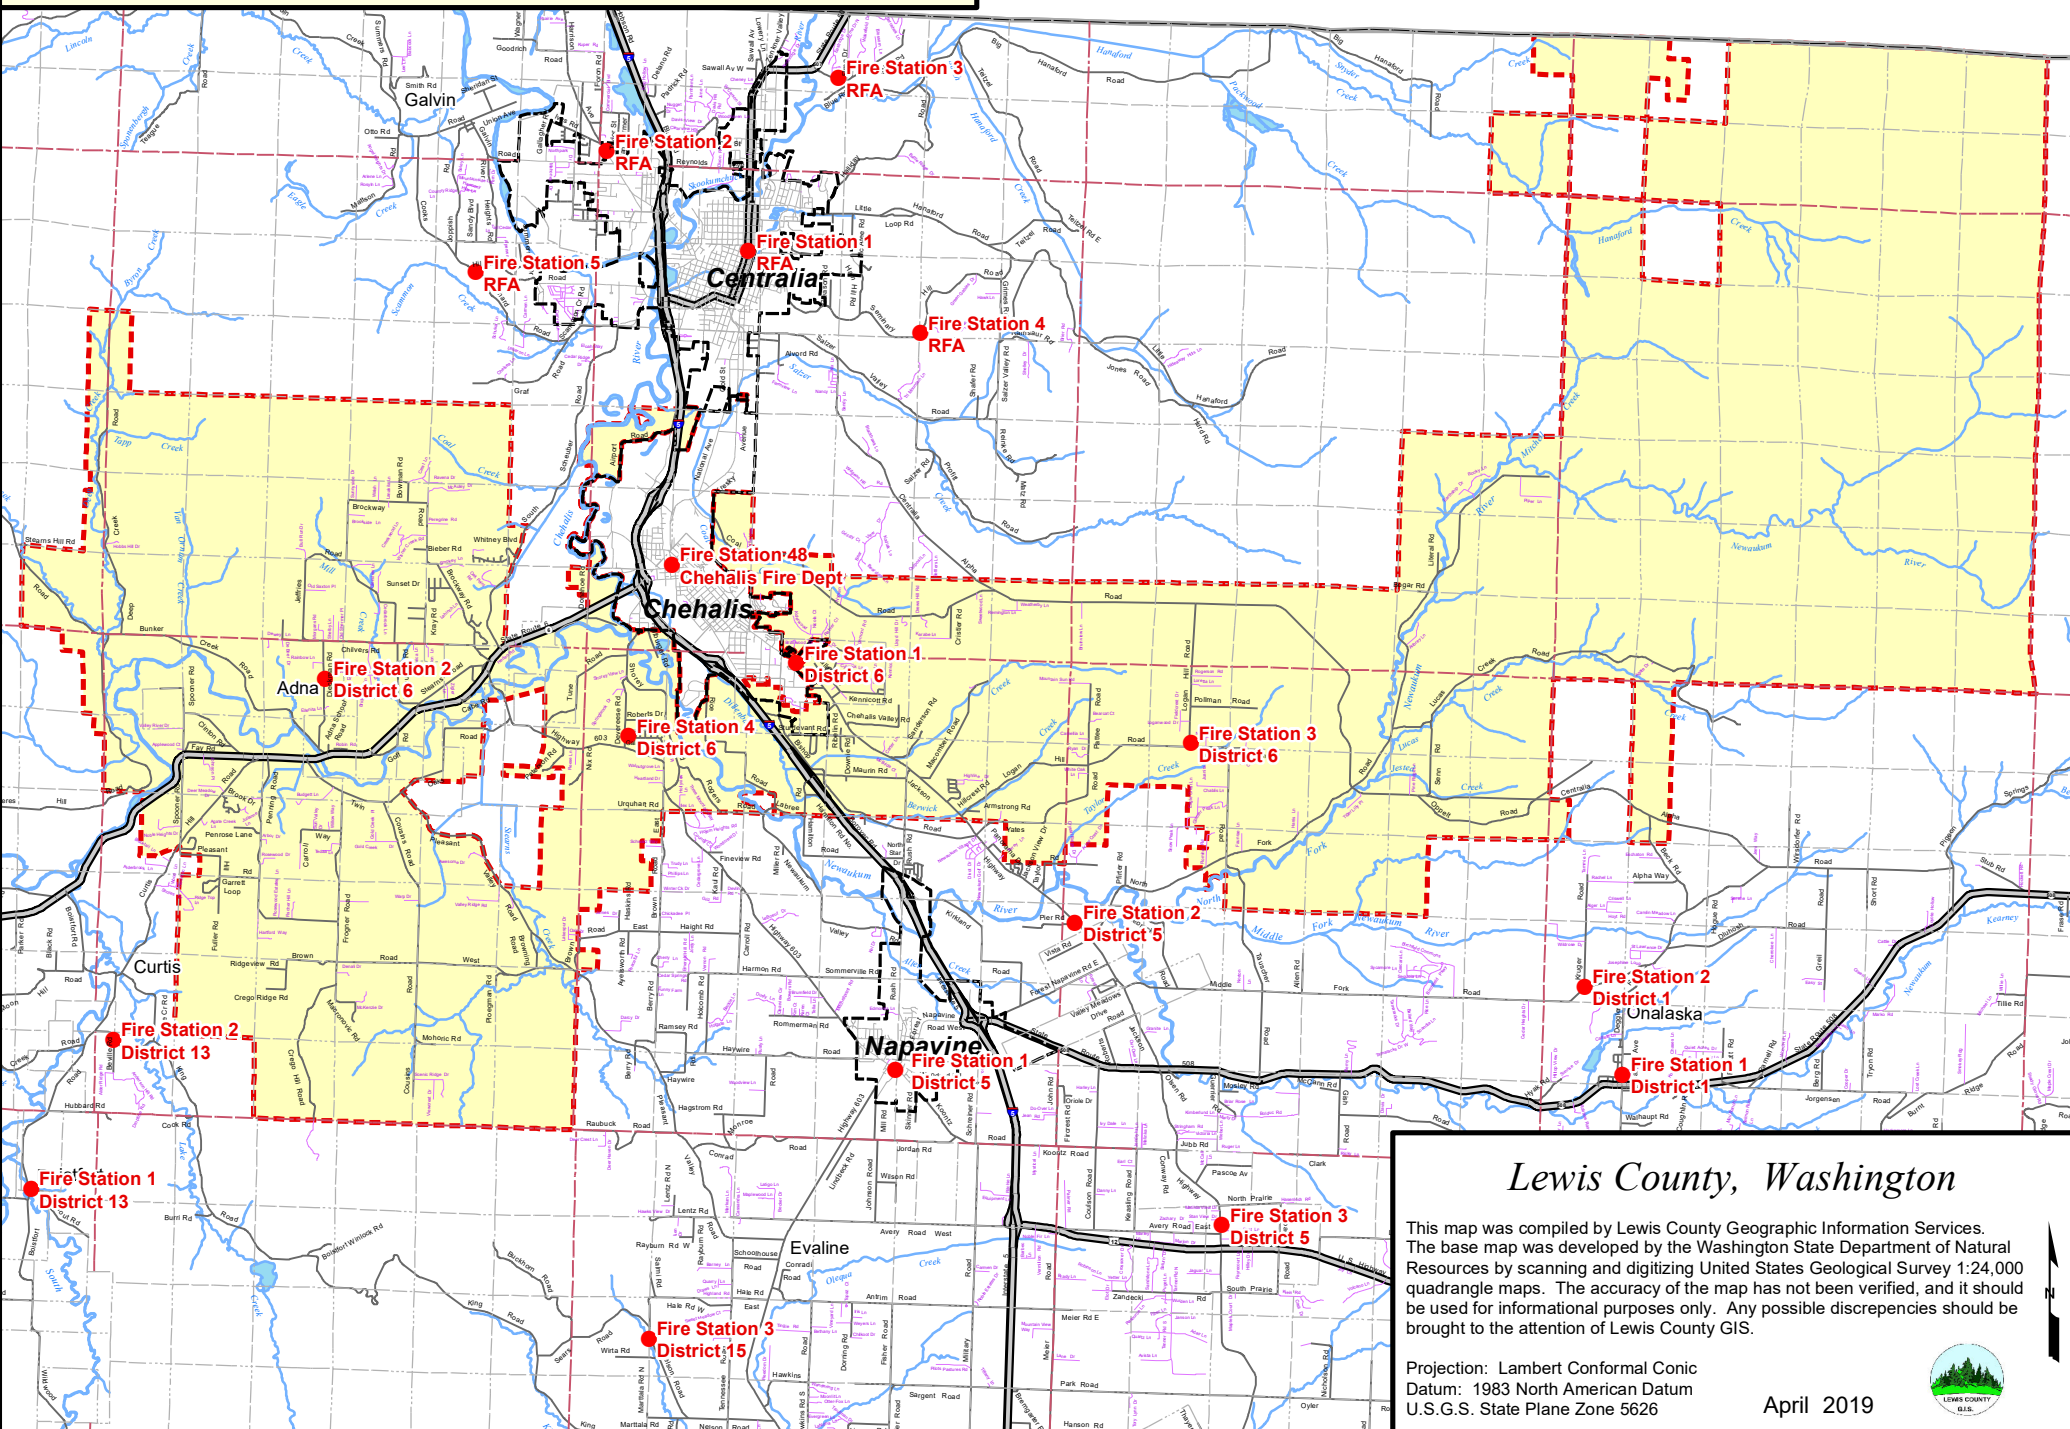

# Lewis County Fire Districts

## Fire District # 6 - Greater Lewis County

### Lewis County, Washington

This map was compiled by Lewis County Geographic Information Services. The base map was developed by the Washington State Department of Natural Resources by scanning and digitizing United States Geological Survey 1:24,000 quadrangle maps. The accuracy of the map has not been verified, and it should be used for informational purposes only. Any possible discrepancies should be brought to the attention of Lewis County GIS.

Projection: Lambert Conformal Conic  
 Datum: 1983 North American Datum  
 U.S.G.S. State Plane Zone 5626

April 2019