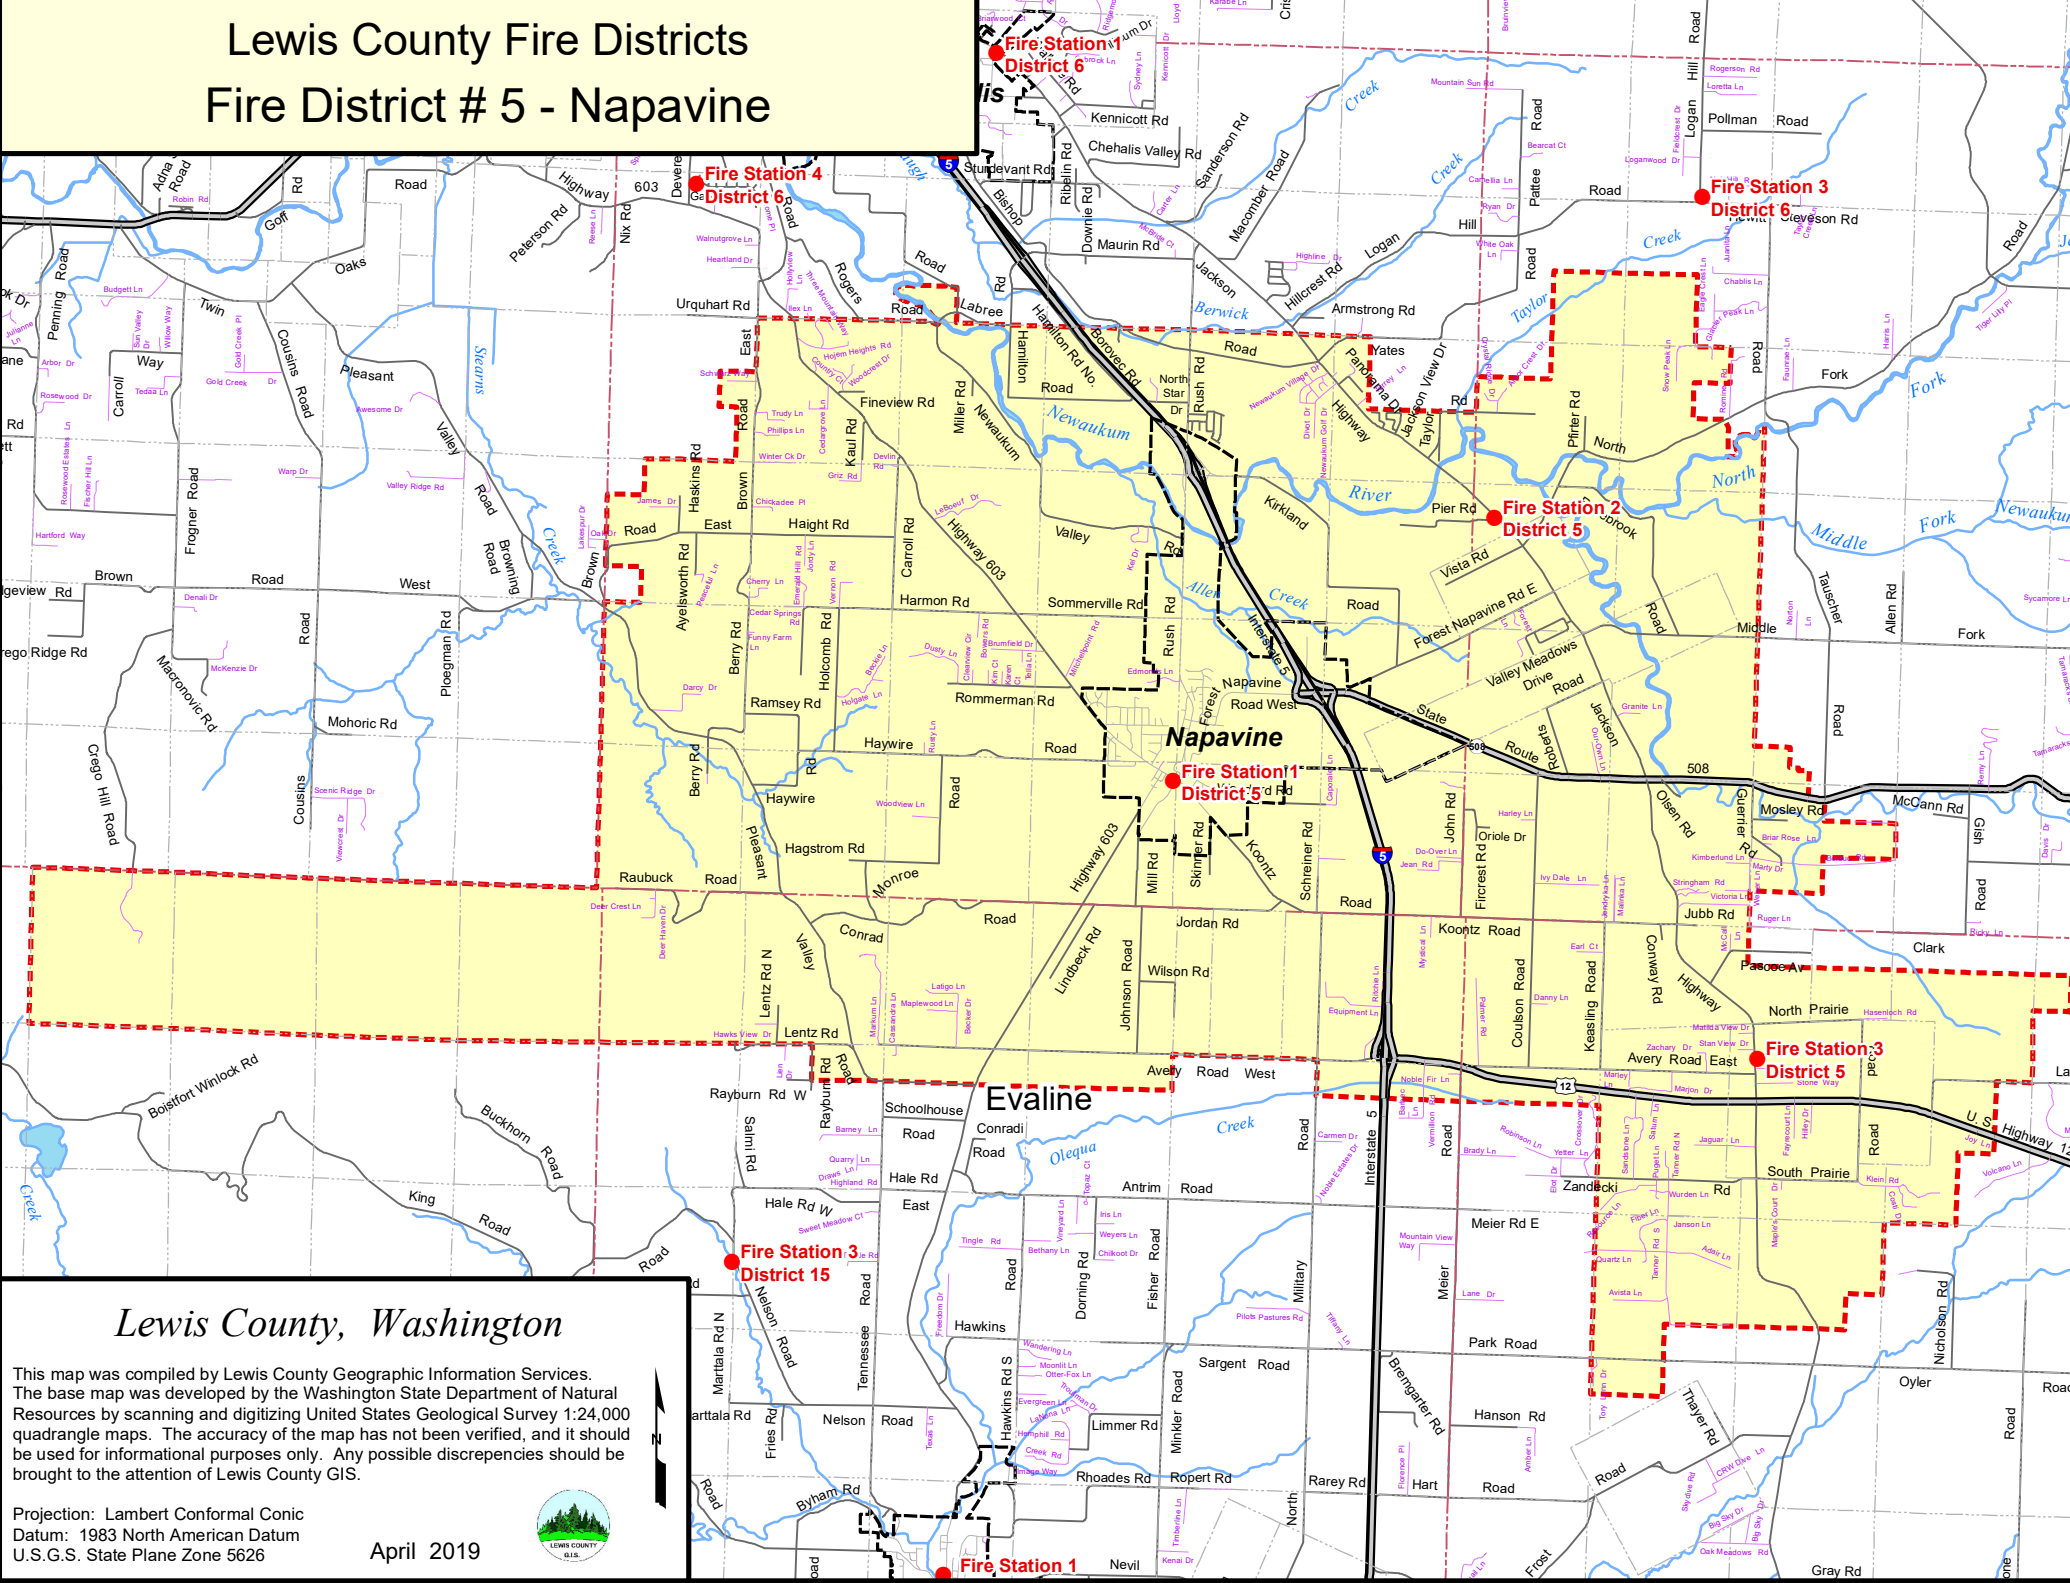

Lewis County Fire Districts

Fire District # 5 - Napavine

Lewis County, Washington

This map was compiled by Lewis County Geographic Information Services. The base map was developed by the Washington State Department of Natural Resources by scanning and digitizing United States Geological Survey 1:24,000 quadrangle maps. The accuracy of the map has not been verified, and it should be used for informational purposes only. Any possible discrepancies should be brought to the attention of Lewis County GIS.

Projection: Lambert Conformal Conic
 Datum: 1983 North American Datum
 U.S.G.S. State Plane Zone 5626

April 2019