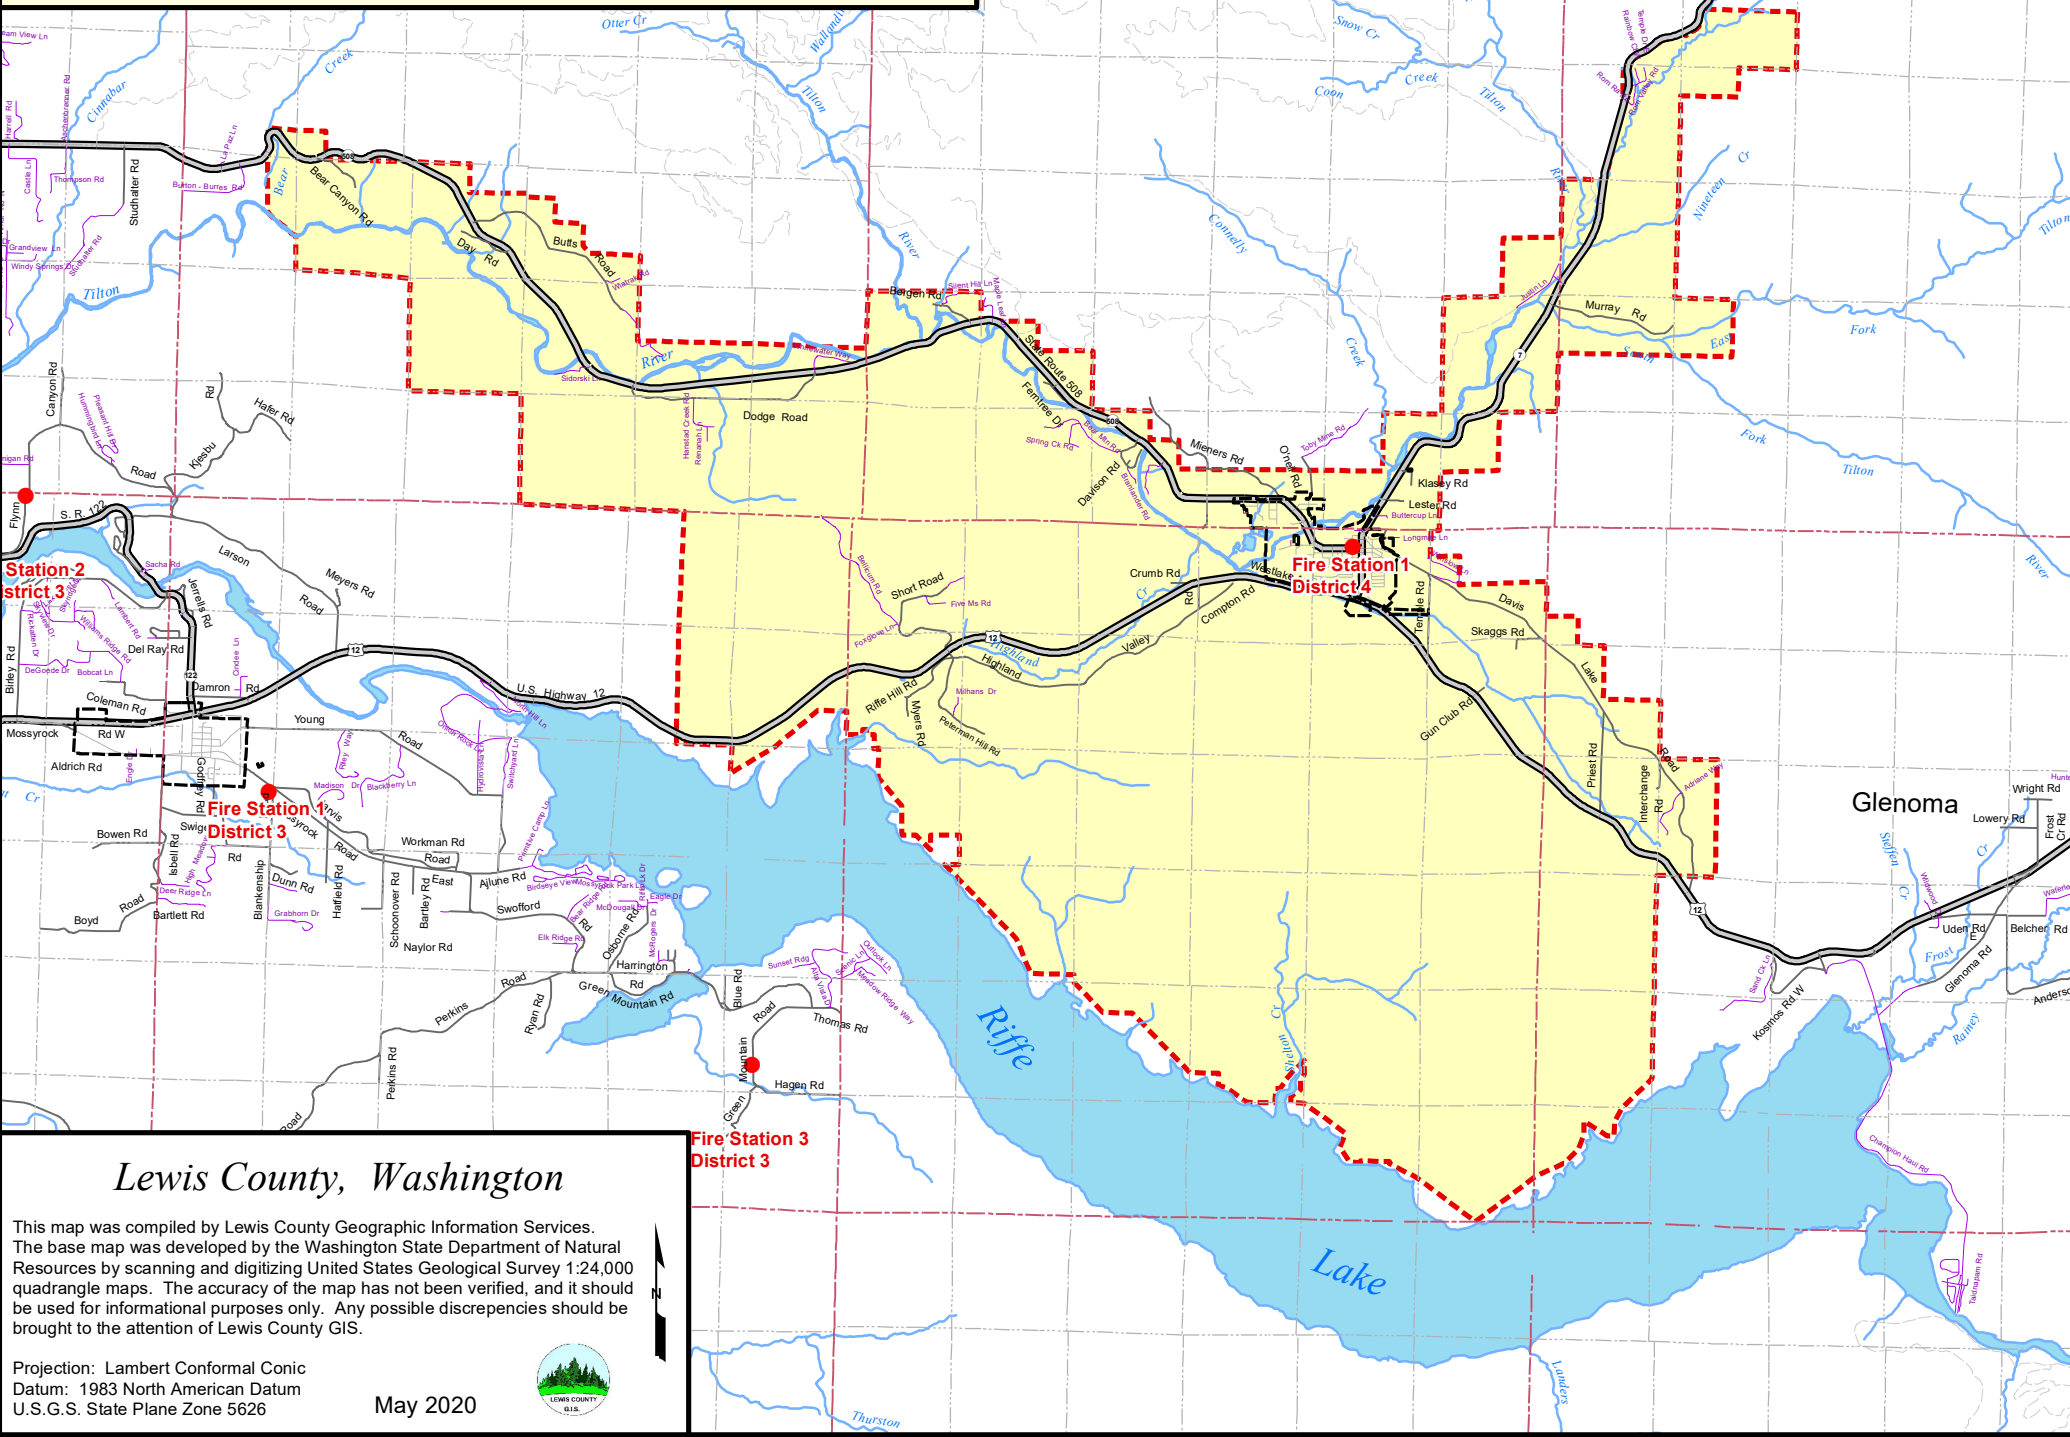

Lewis County Fire Districts

Fire District # 4 - Morton

Lewis County, Washington

This map was compiled by Lewis County Geographic Information Services. The base map was developed by the Washington State Department of Natural Resources by scanning and digitizing United States Geological Survey 1:24,000 quadrangle maps. The accuracy of the map has not been verified, and it should be used for informational purposes only. Any possible discrepancies should be brought to the attention of Lewis County GIS.

Projection: Lambert Conformal Conic
 Datum: 1983 North American Datum
 U.S.G.S. State Plane Zone 5626

May 2020