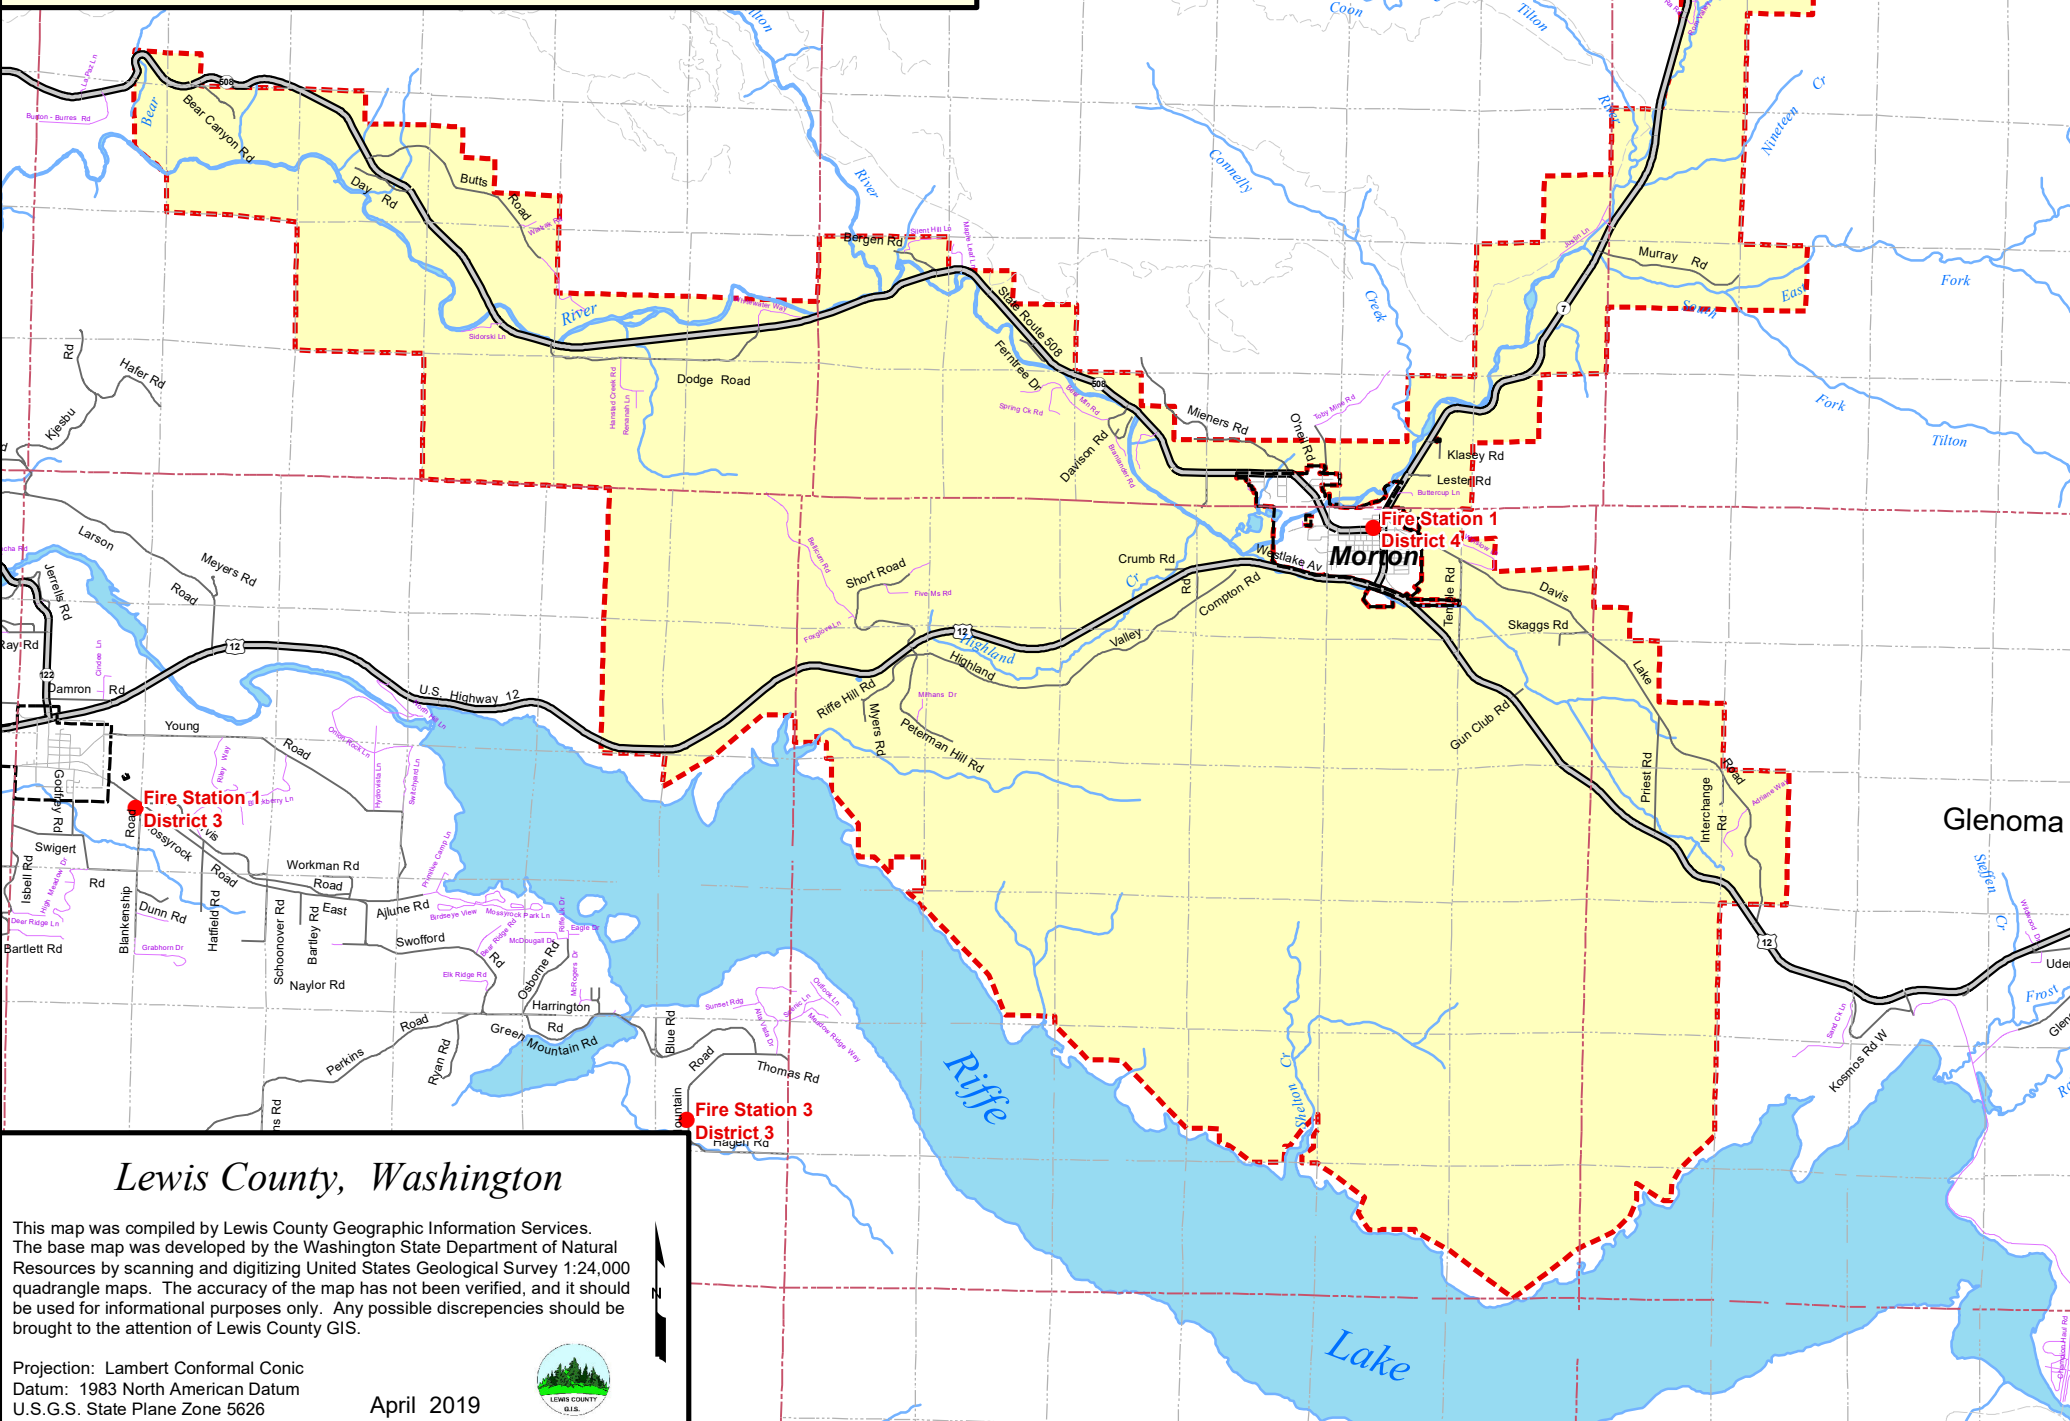

# Lewis County Fire Districts

## Fire District # 4 - Morton

### Lewis County, Washington

This map was compiled by Lewis County Geographic Information Services. The base map was developed by the Washington State Department of Natural Resources by scanning and digitizing United States Geological Survey 1:24,000 quadrangle maps. The accuracy of the map has not been verified, and it should be used for informational purposes only. Any possible discrepancies should be brought to the attention of Lewis County GIS.

Projection: Lambert Conformal Conic  
 Datum: 1983 North American Datum  
 U.S.G.S. State Plane Zone 5626  
 April 2019