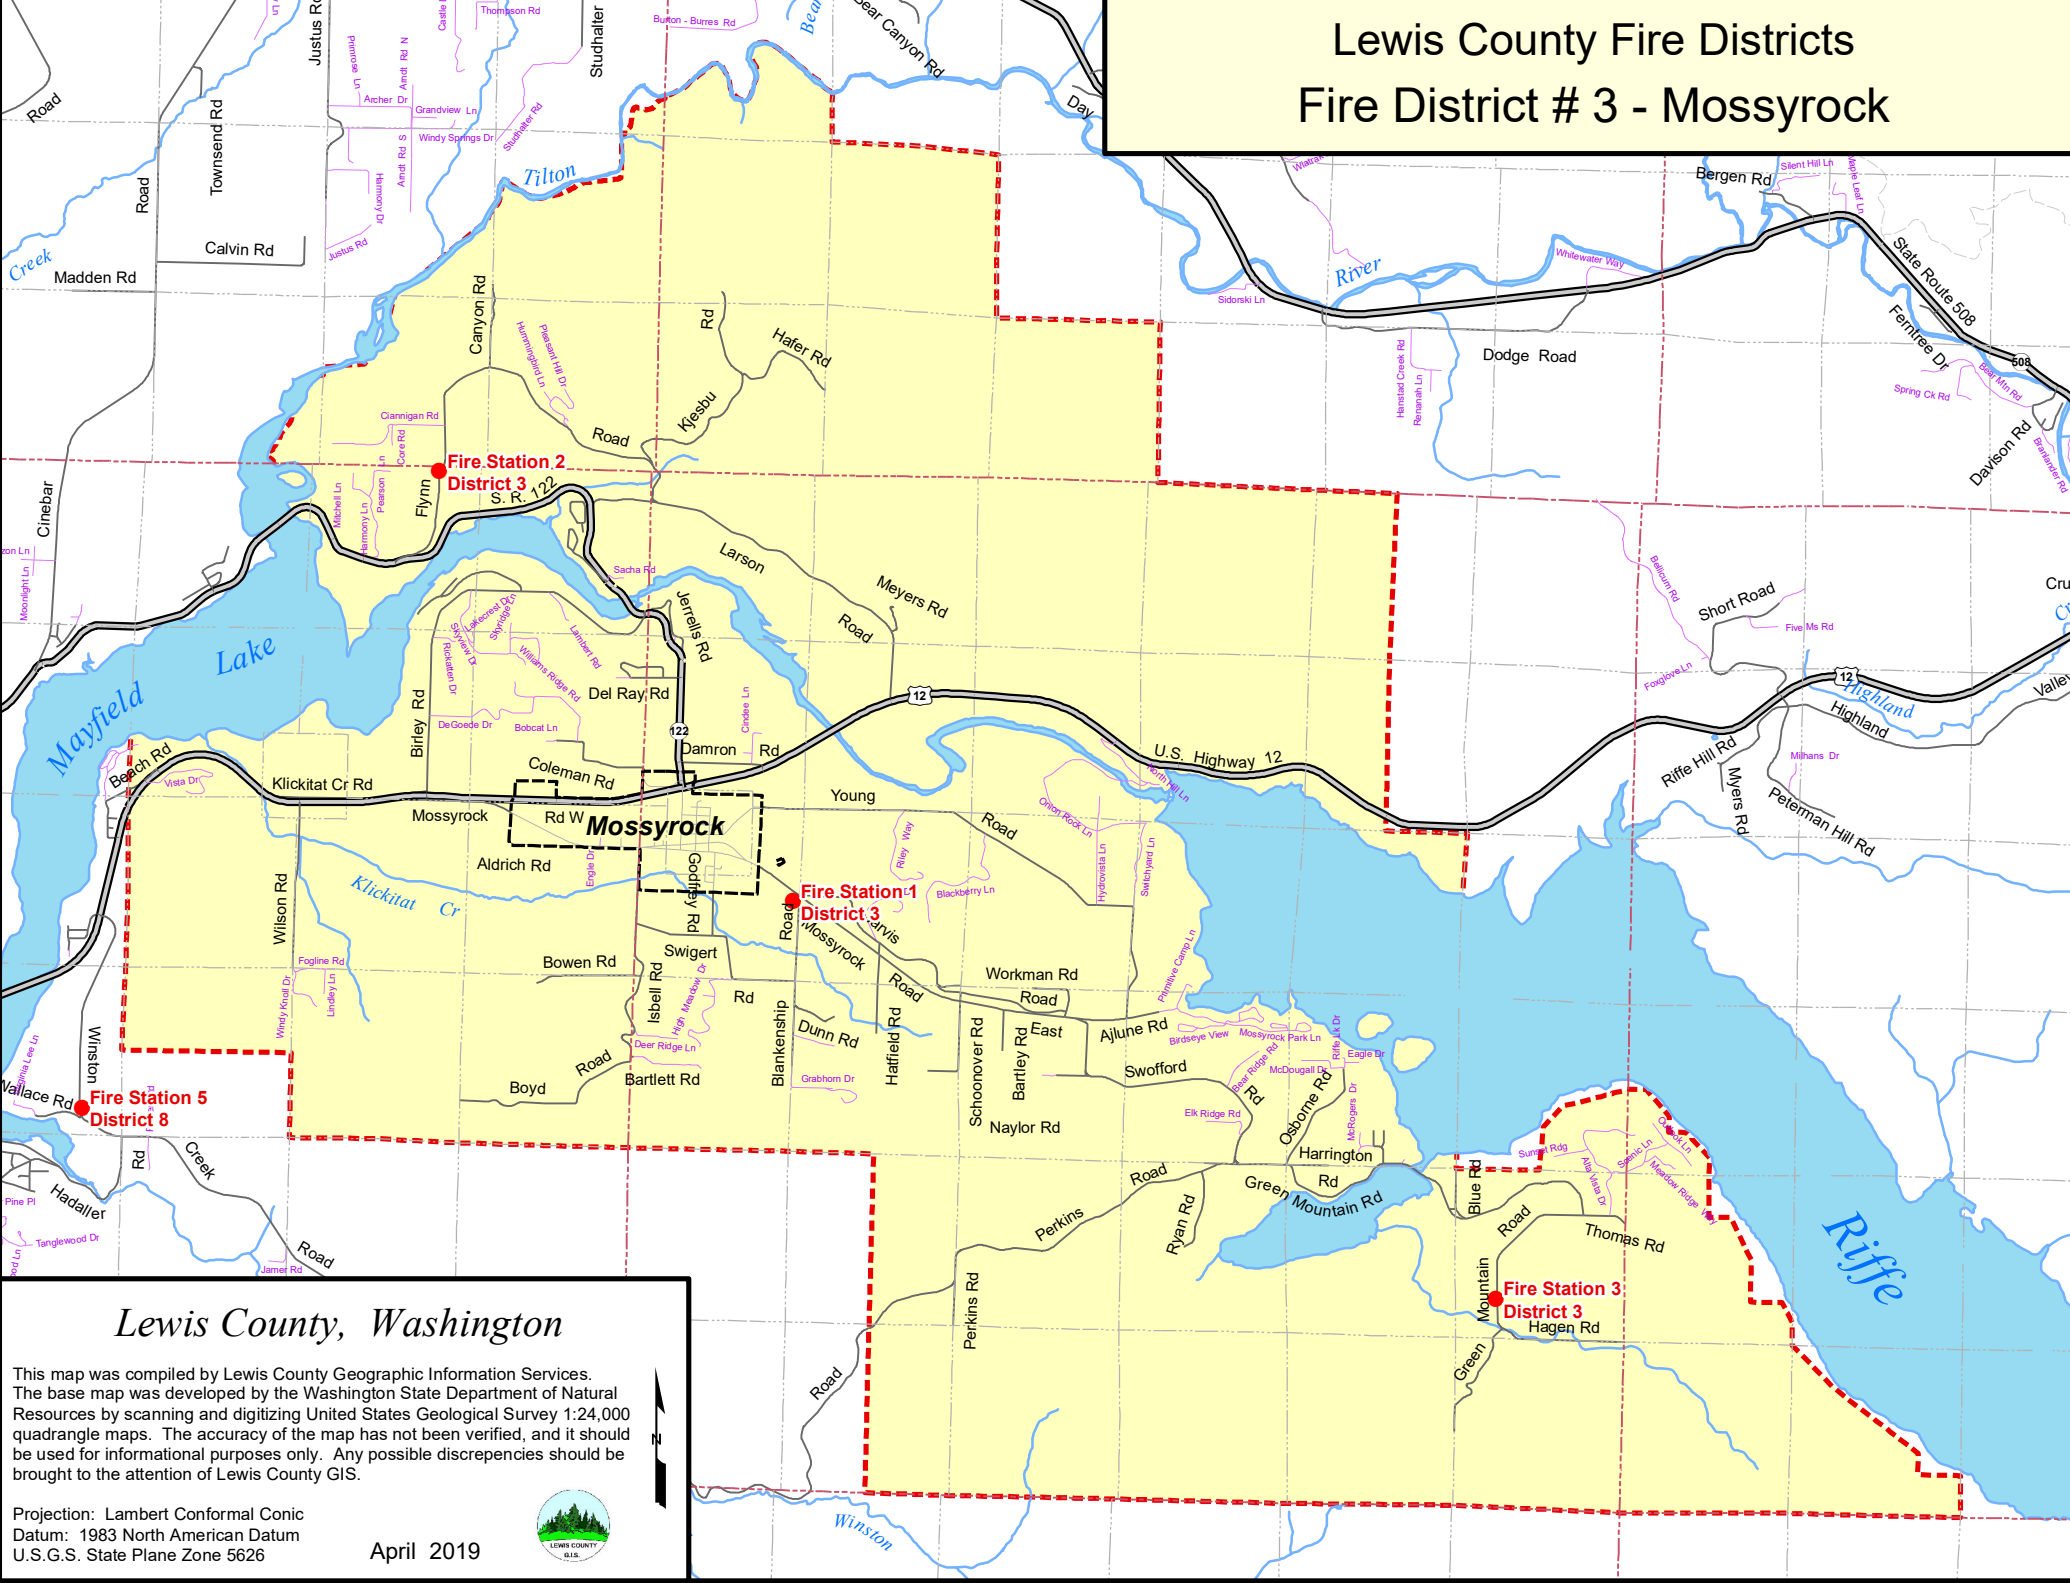

Lewis County Fire Districts

Fire District # 3 - Mossyrock

Lewis County, Washington

This map was compiled by Lewis County Geographic Information Services. The base map was developed by the Washington State Department of Natural Resources by scanning and digitizing United States Geological Survey 1:24,000 quadrangle maps. The accuracy of the map has not been verified, and it should be used for informational purposes only. Any possible discrepancies should be brought to the attention of Lewis County GIS.

Projection: Lambert Conformal Conic
 Datum: 1983 North American Datum
 U.S.G.S. State Plane Zone 5626

April 2019