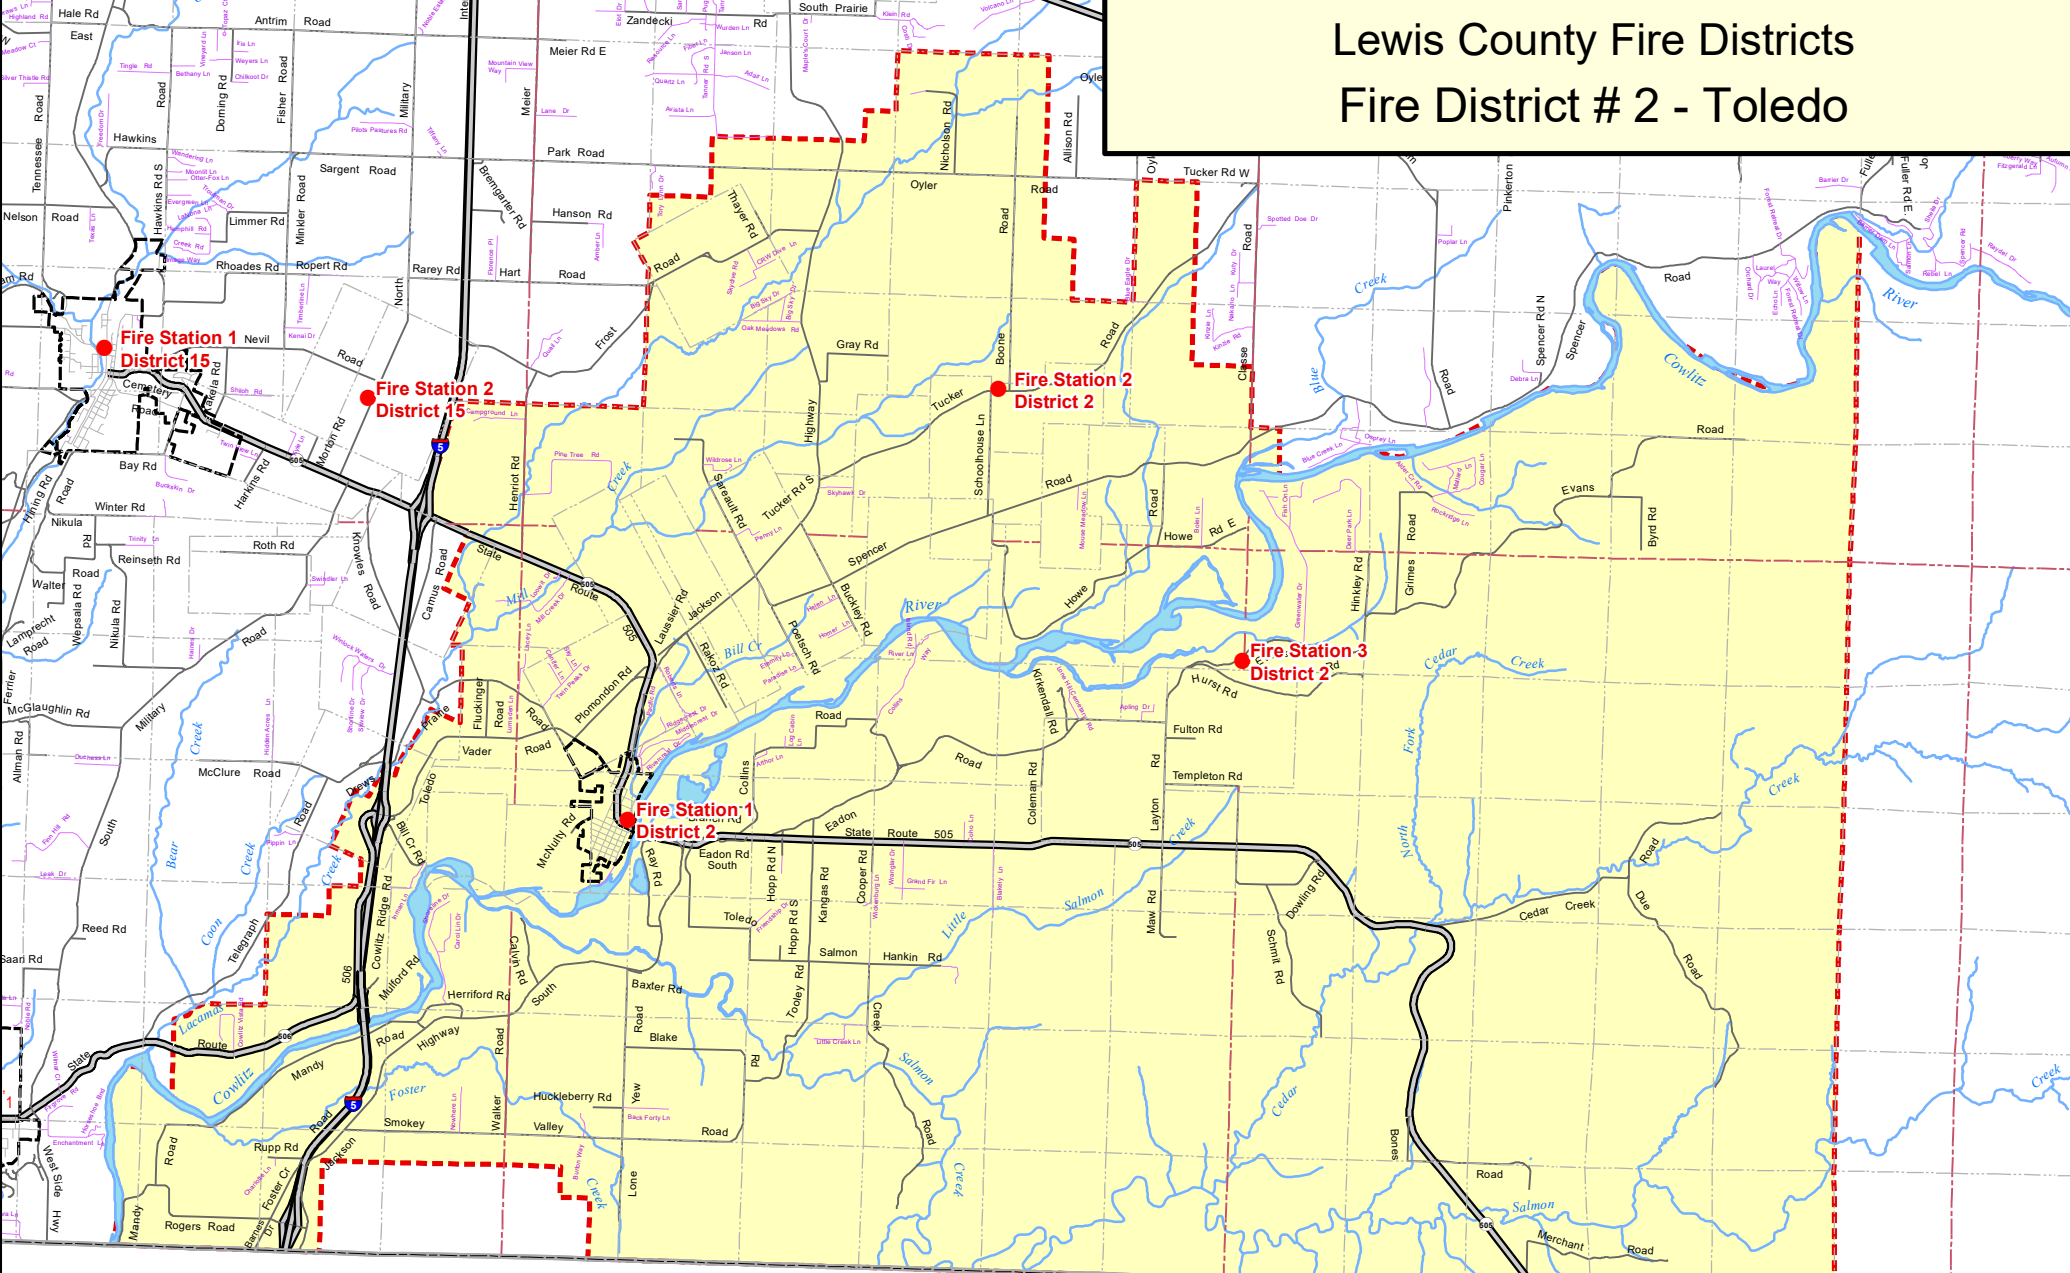

Lewis County Fire Districts

Fire District # 2 - Toledo

Lewis County, Washington

This map was compiled by Lewis County Geographic Information Services. The base map was developed by the Washington State Department of Natural Resources by scanning and digitizing United States Geological Survey 1:24,000 quadrangle maps. The accuracy of the map has not been verified, and it should be used for informational purposes only. Any possible discrepancies should be brought to the attention of Lewis County GIS.

Projection: Lambert Conformal Conic
 Datum: 1983 North American Datum
 U.S.G.S. State Plane Zone 5626

April 2019