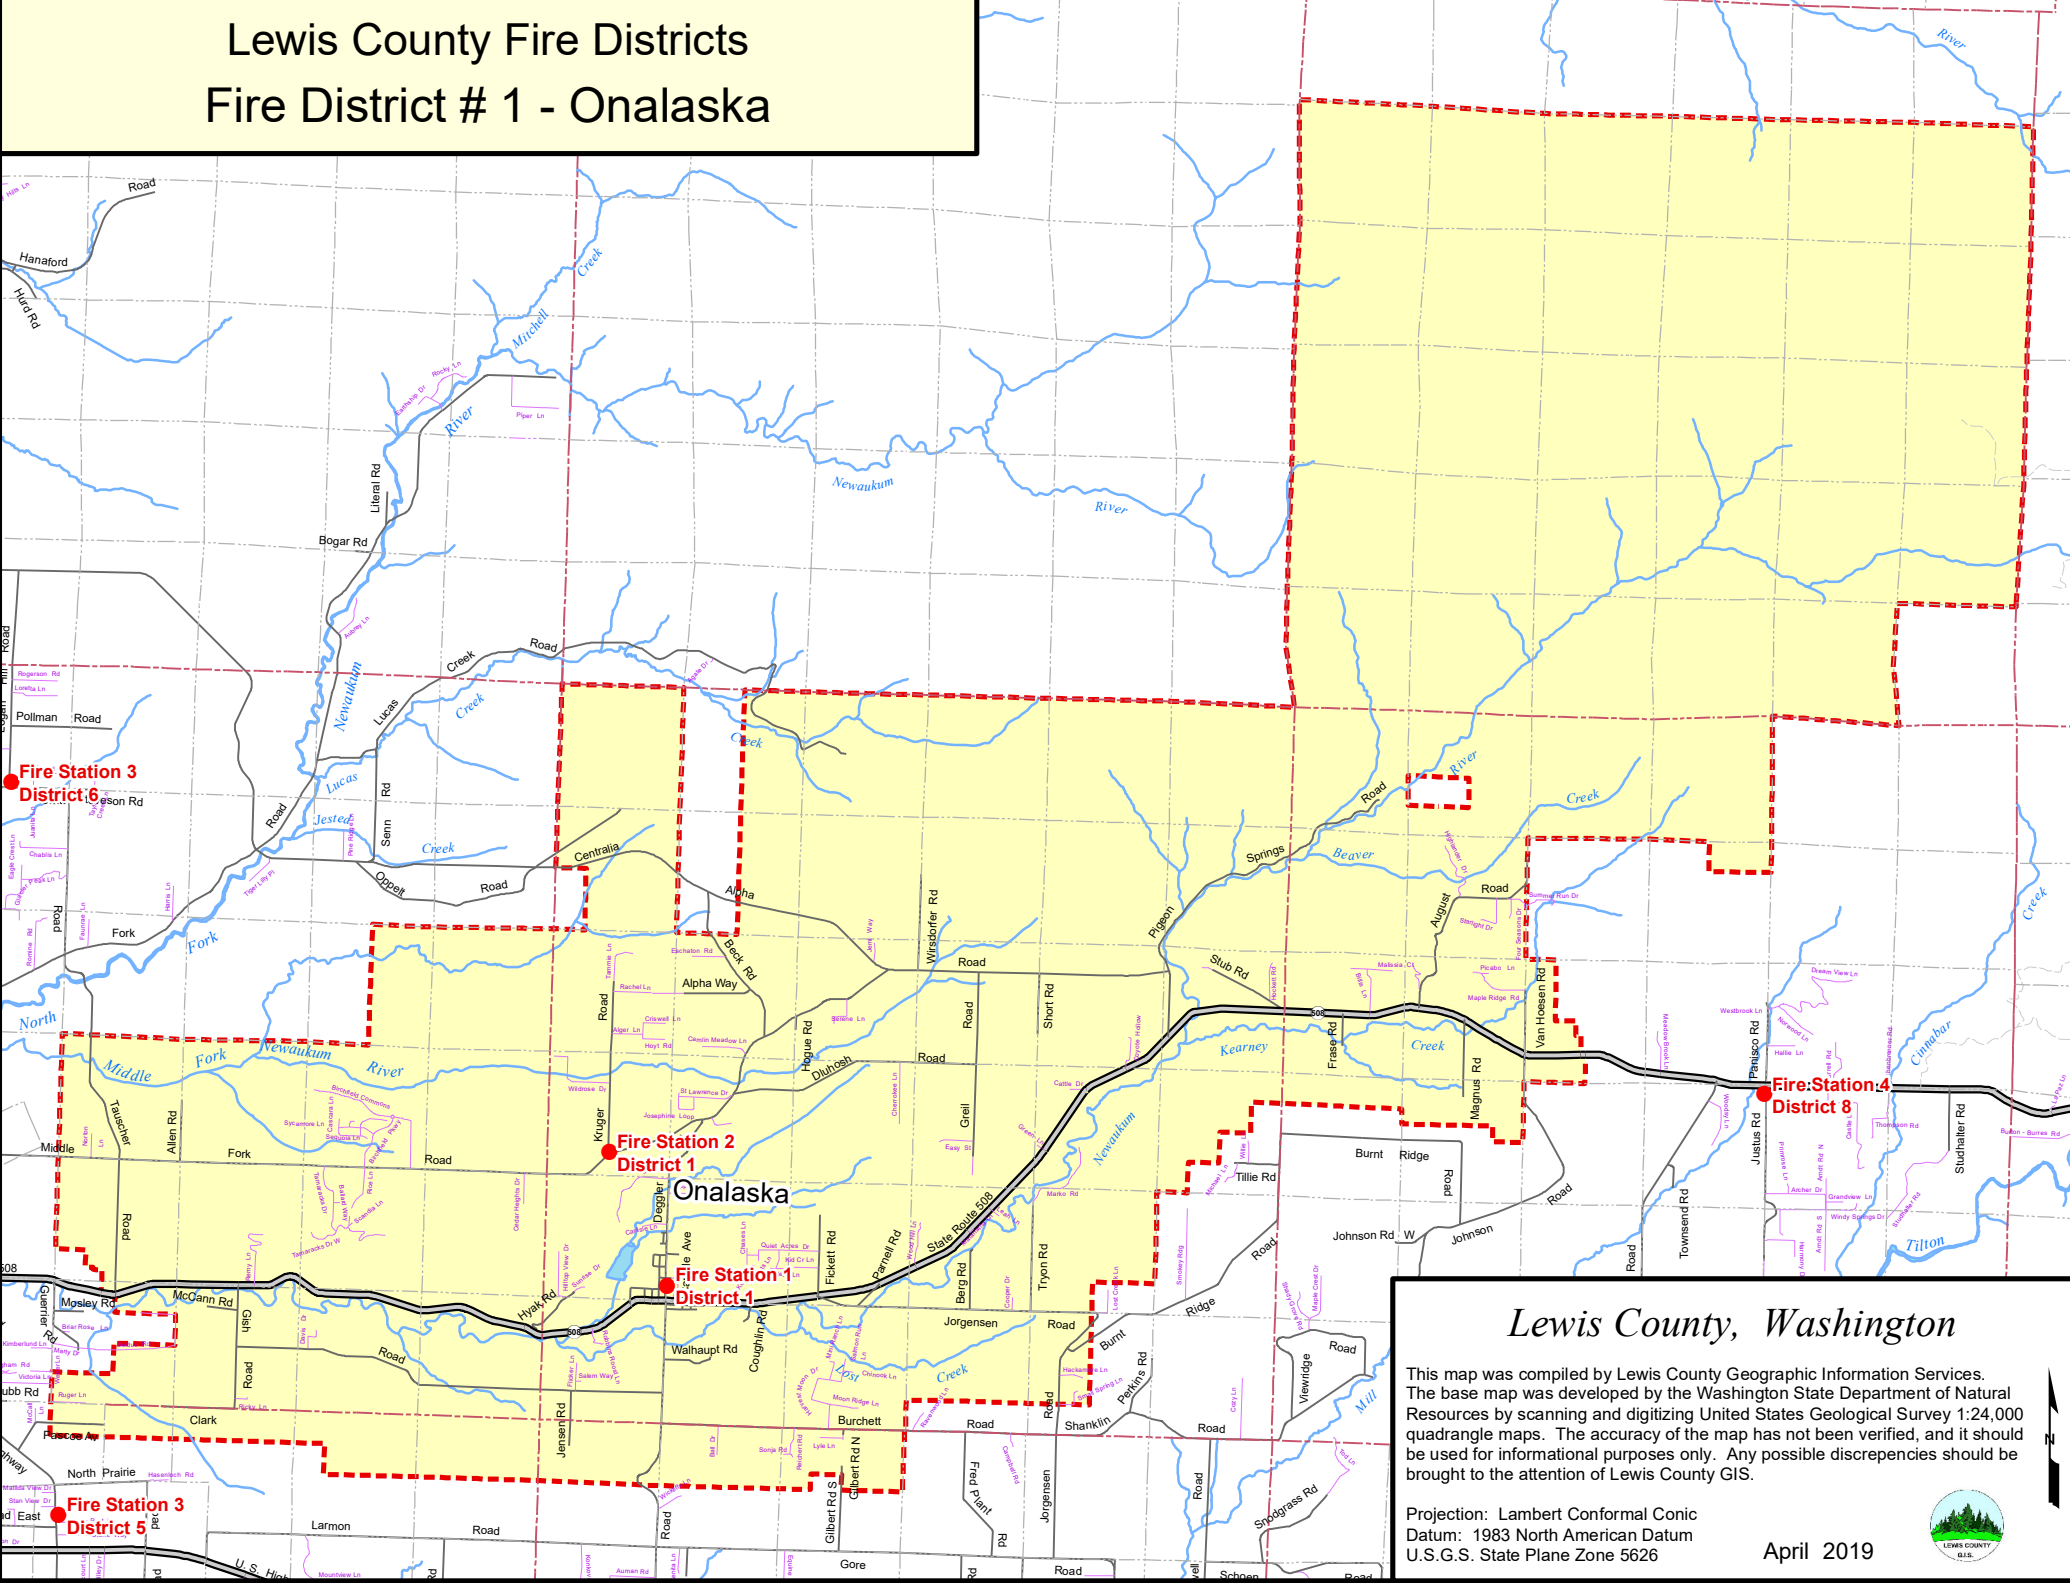

Lewis County Fire Districts

Fire District # 1 - Onalaska

Lewis County, Washington

This map was compiled by Lewis County Geographic Information Services. The base map was developed by the Washington State Department of Natural Resources by scanning and digitizing United States Geological Survey 1:24,000 quadrangle maps. The accuracy of the map has not been verified, and it should be used for informational purposes only. Any possible discrepancies should be brought to the attention of Lewis County GIS.

Projection: Lambert Conformal Conic
 Datum: 1983 North American Datum
 U.S.G.S. State Plane Zone 5626

April 2019