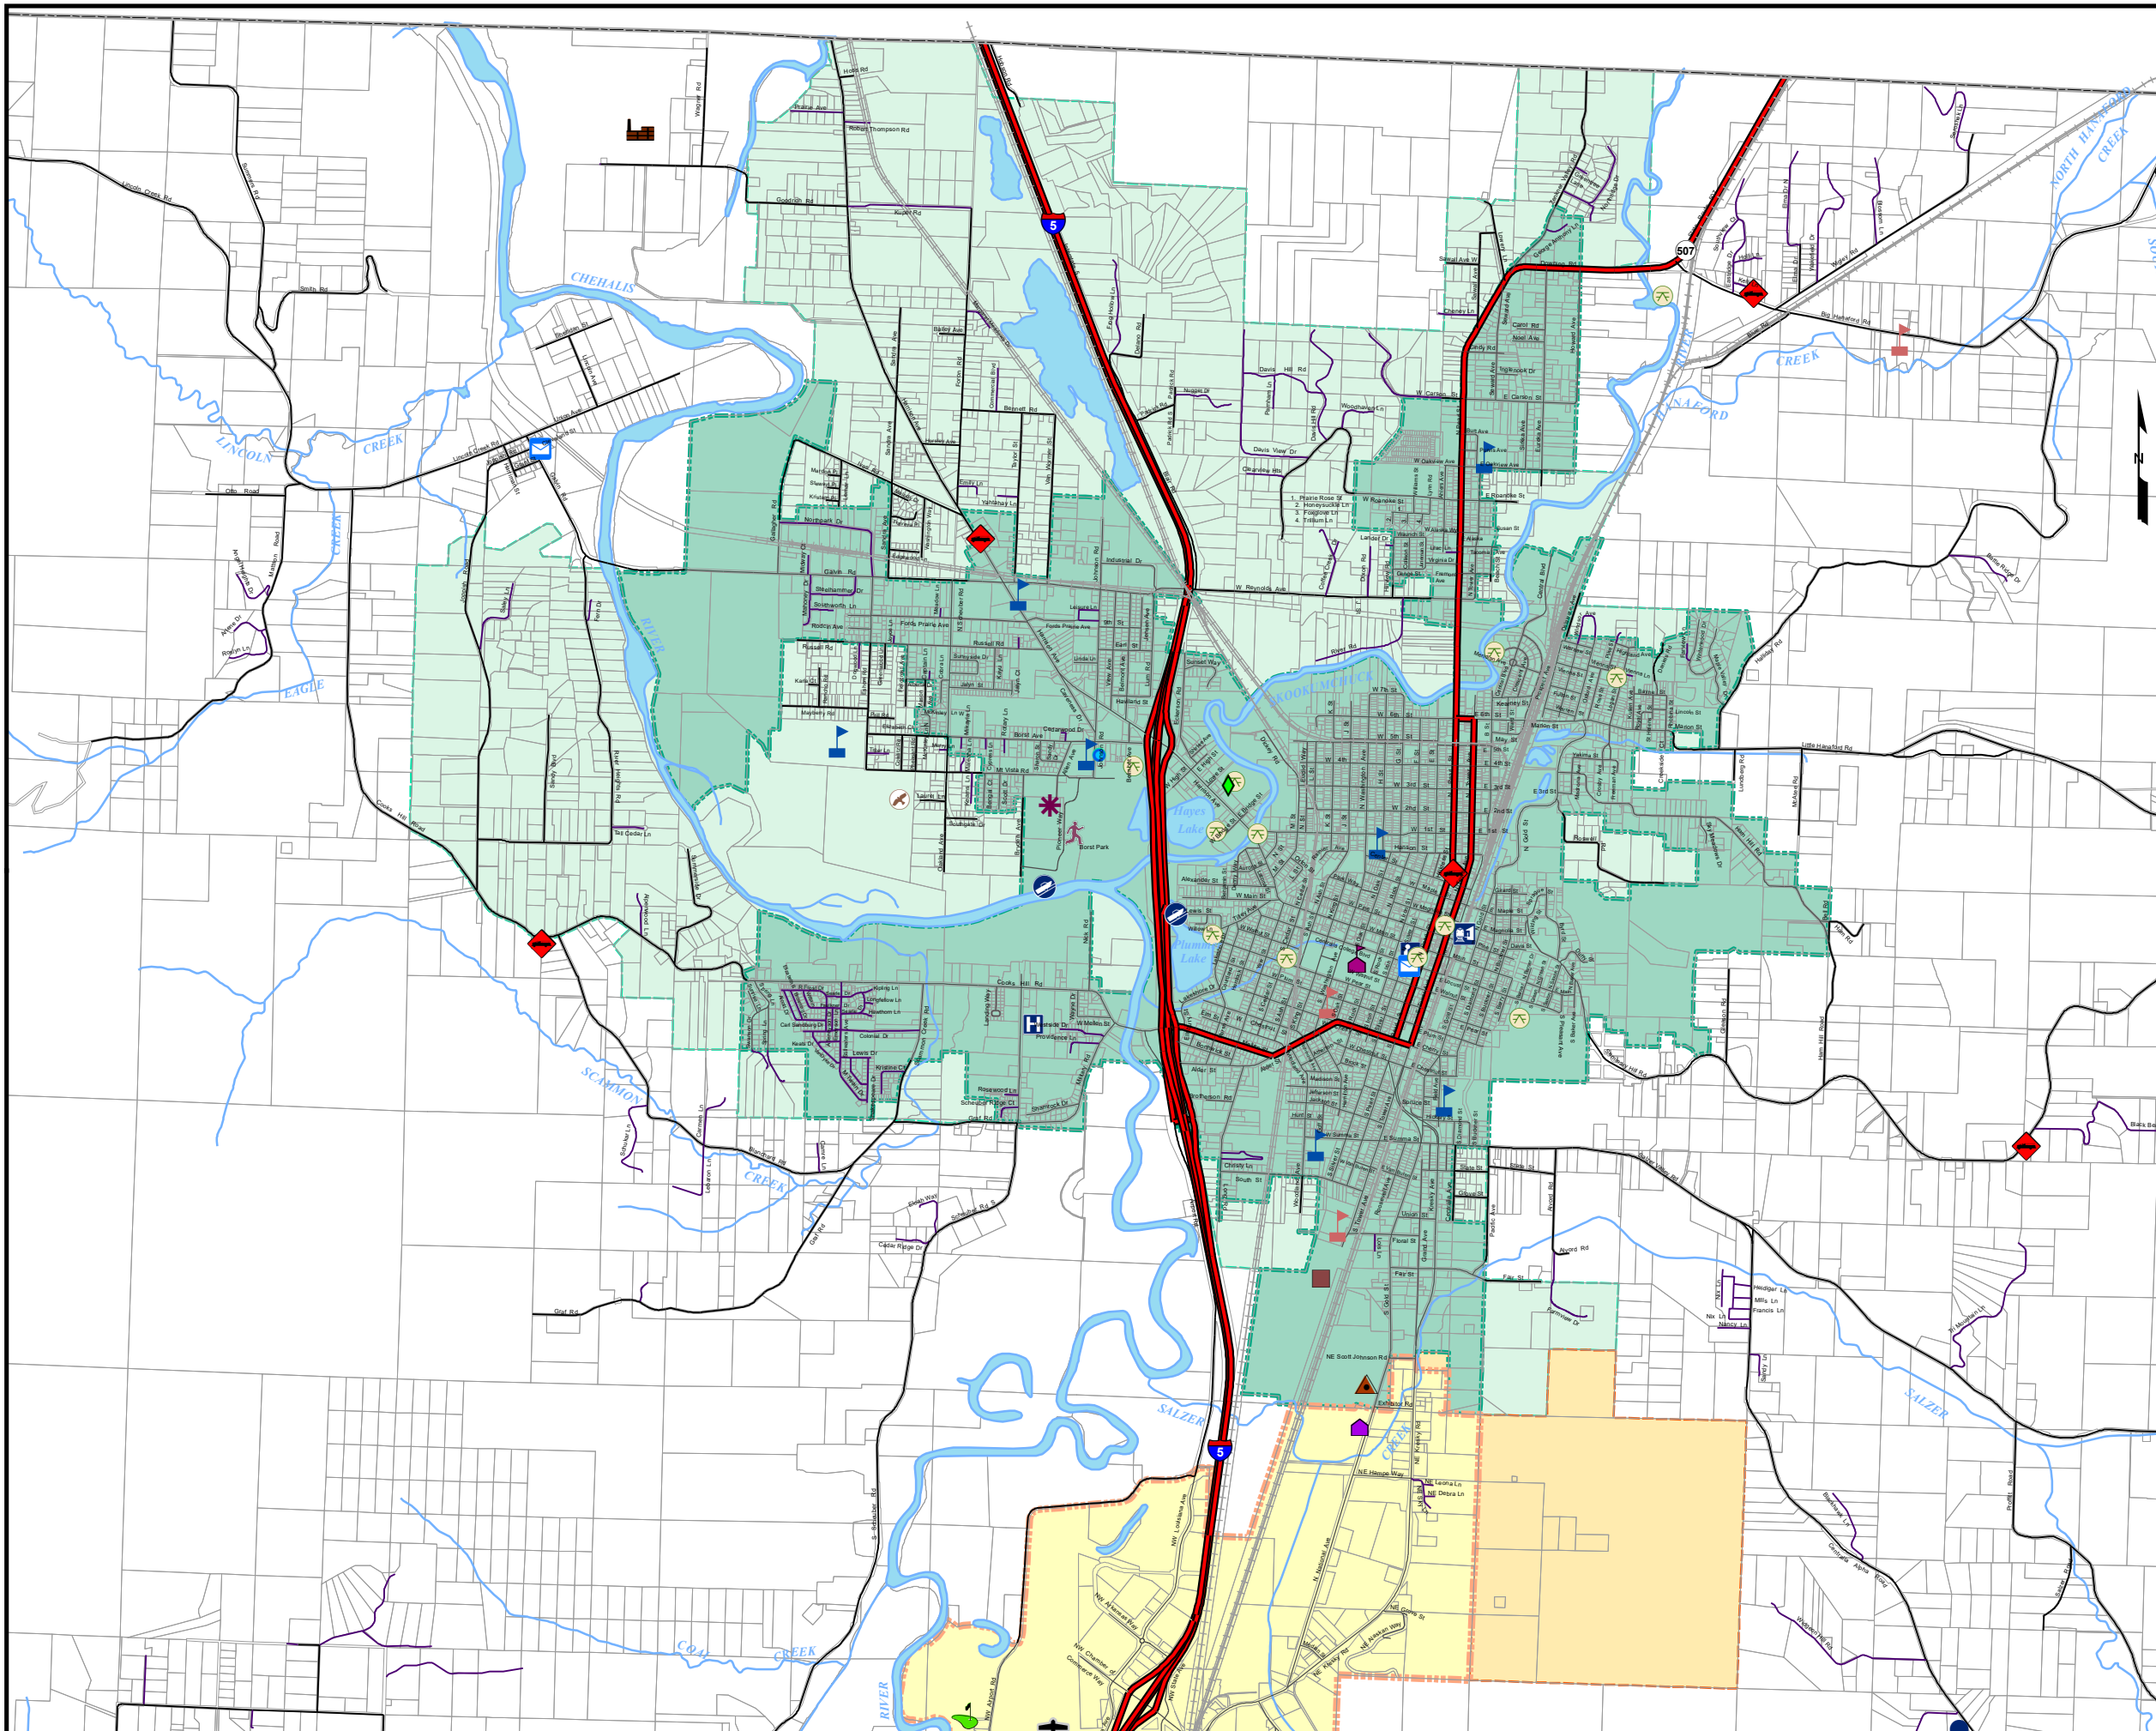

Lewis County, Washington  
**City of Centralia**

-  Solid Waste Transfer Station
-  Senior Center
-  Nutrition Site
-  Fairgrounds
-  Fire Station
-  Airport
-  Amtrak Train Depot
-  Hospital
-  County Animal Shelter
-  Sewer Plant
-  Post Office
-  School
-  School - Private
-  College
-  Library
-  Park
-  Boat Launch
-  Game Farm
-  Athletic Field
-  Tennis Courts
-  Swimming Pool
-  Golf Course
-  Skateboard Park
-  Bank Access
-  Centralia City Limits
-  Chehalis City Limits
-  Centralia UGA
-  Chehalis UGA