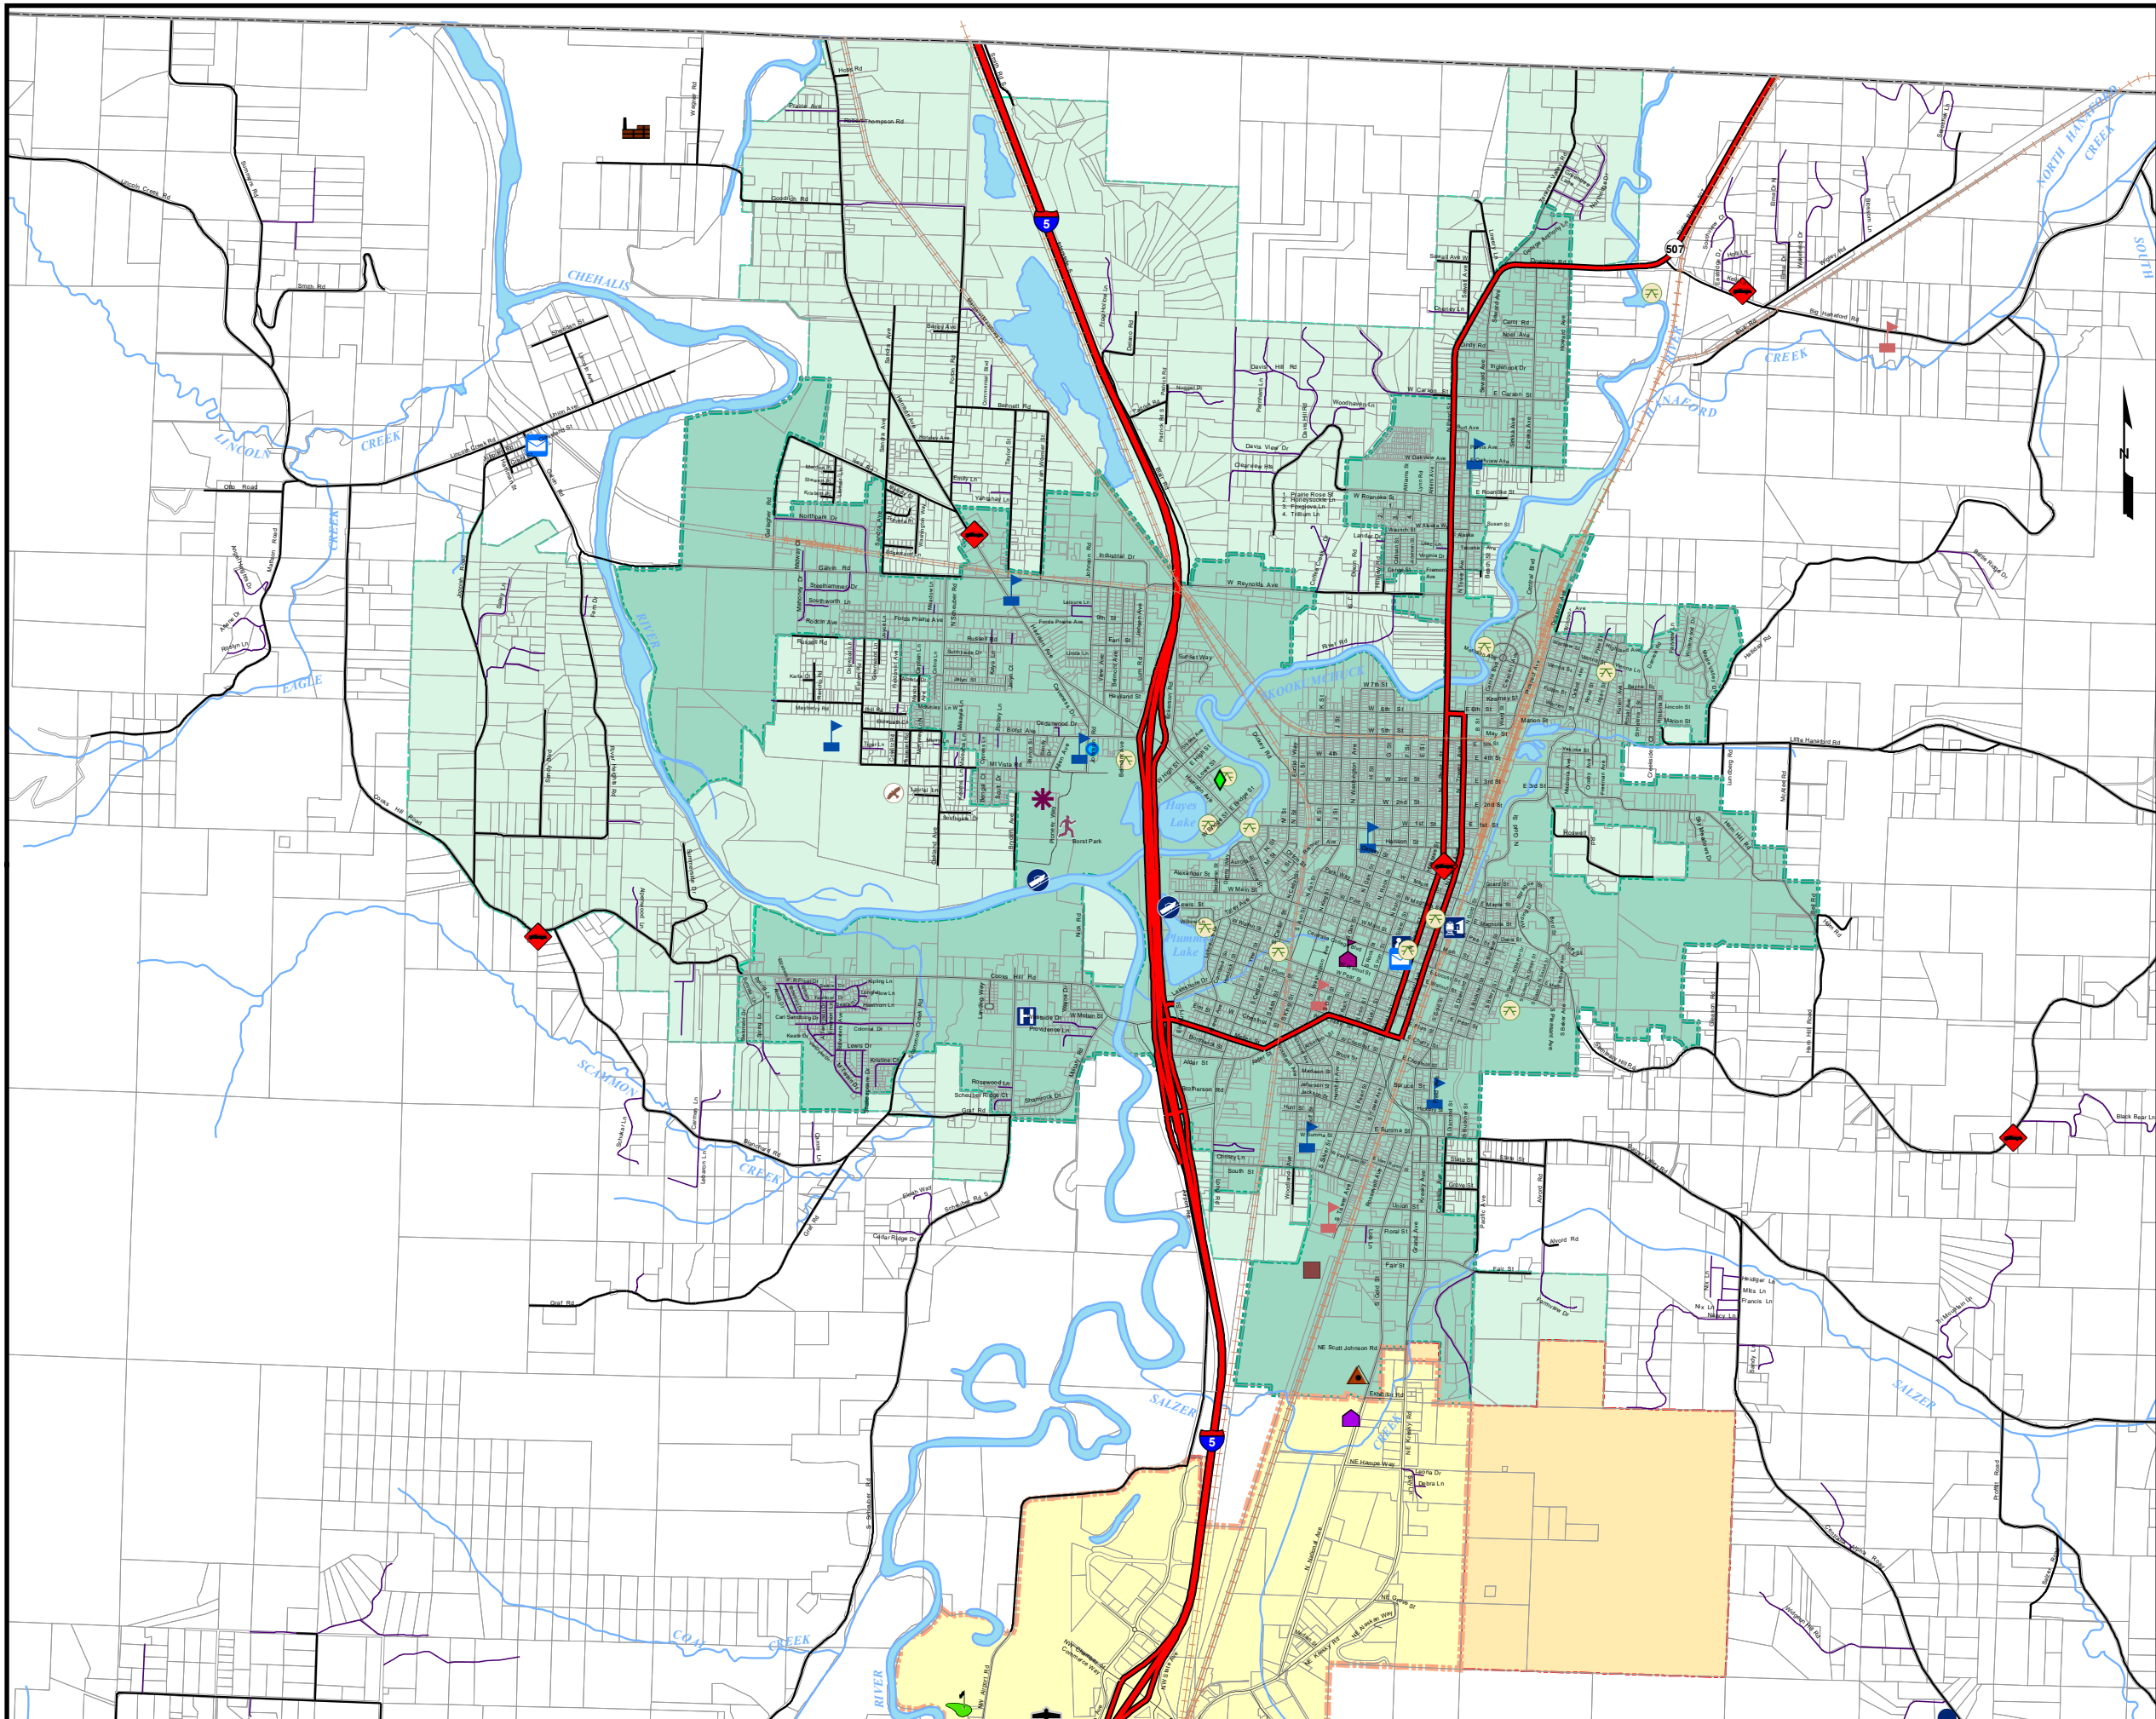

Lewis County, Washington
City of Centralia

-  Solid Waste Transfer Station
-  Senior Center
-  Nutrition Site
-  Fairgrounds
-  Fire Station
-  Airport
-  Amtrak Train Depot
-  Hospital
-  County Animal Shelter
-  Sewer Plant
-  Post Office
-  School
-  School - Private
-  College
-  Library
-  Park
-  Boat Launch
-  Game Farm
-  Athletic Field
-  Tennis Courts
-  Swimming Pool
-  Golf Course
-  Skateboard Park
-  Bank Access
-  Centralia City Limit
-  Centralia UGA
-  Chehalis Citylimit
-  Chehalis UGA