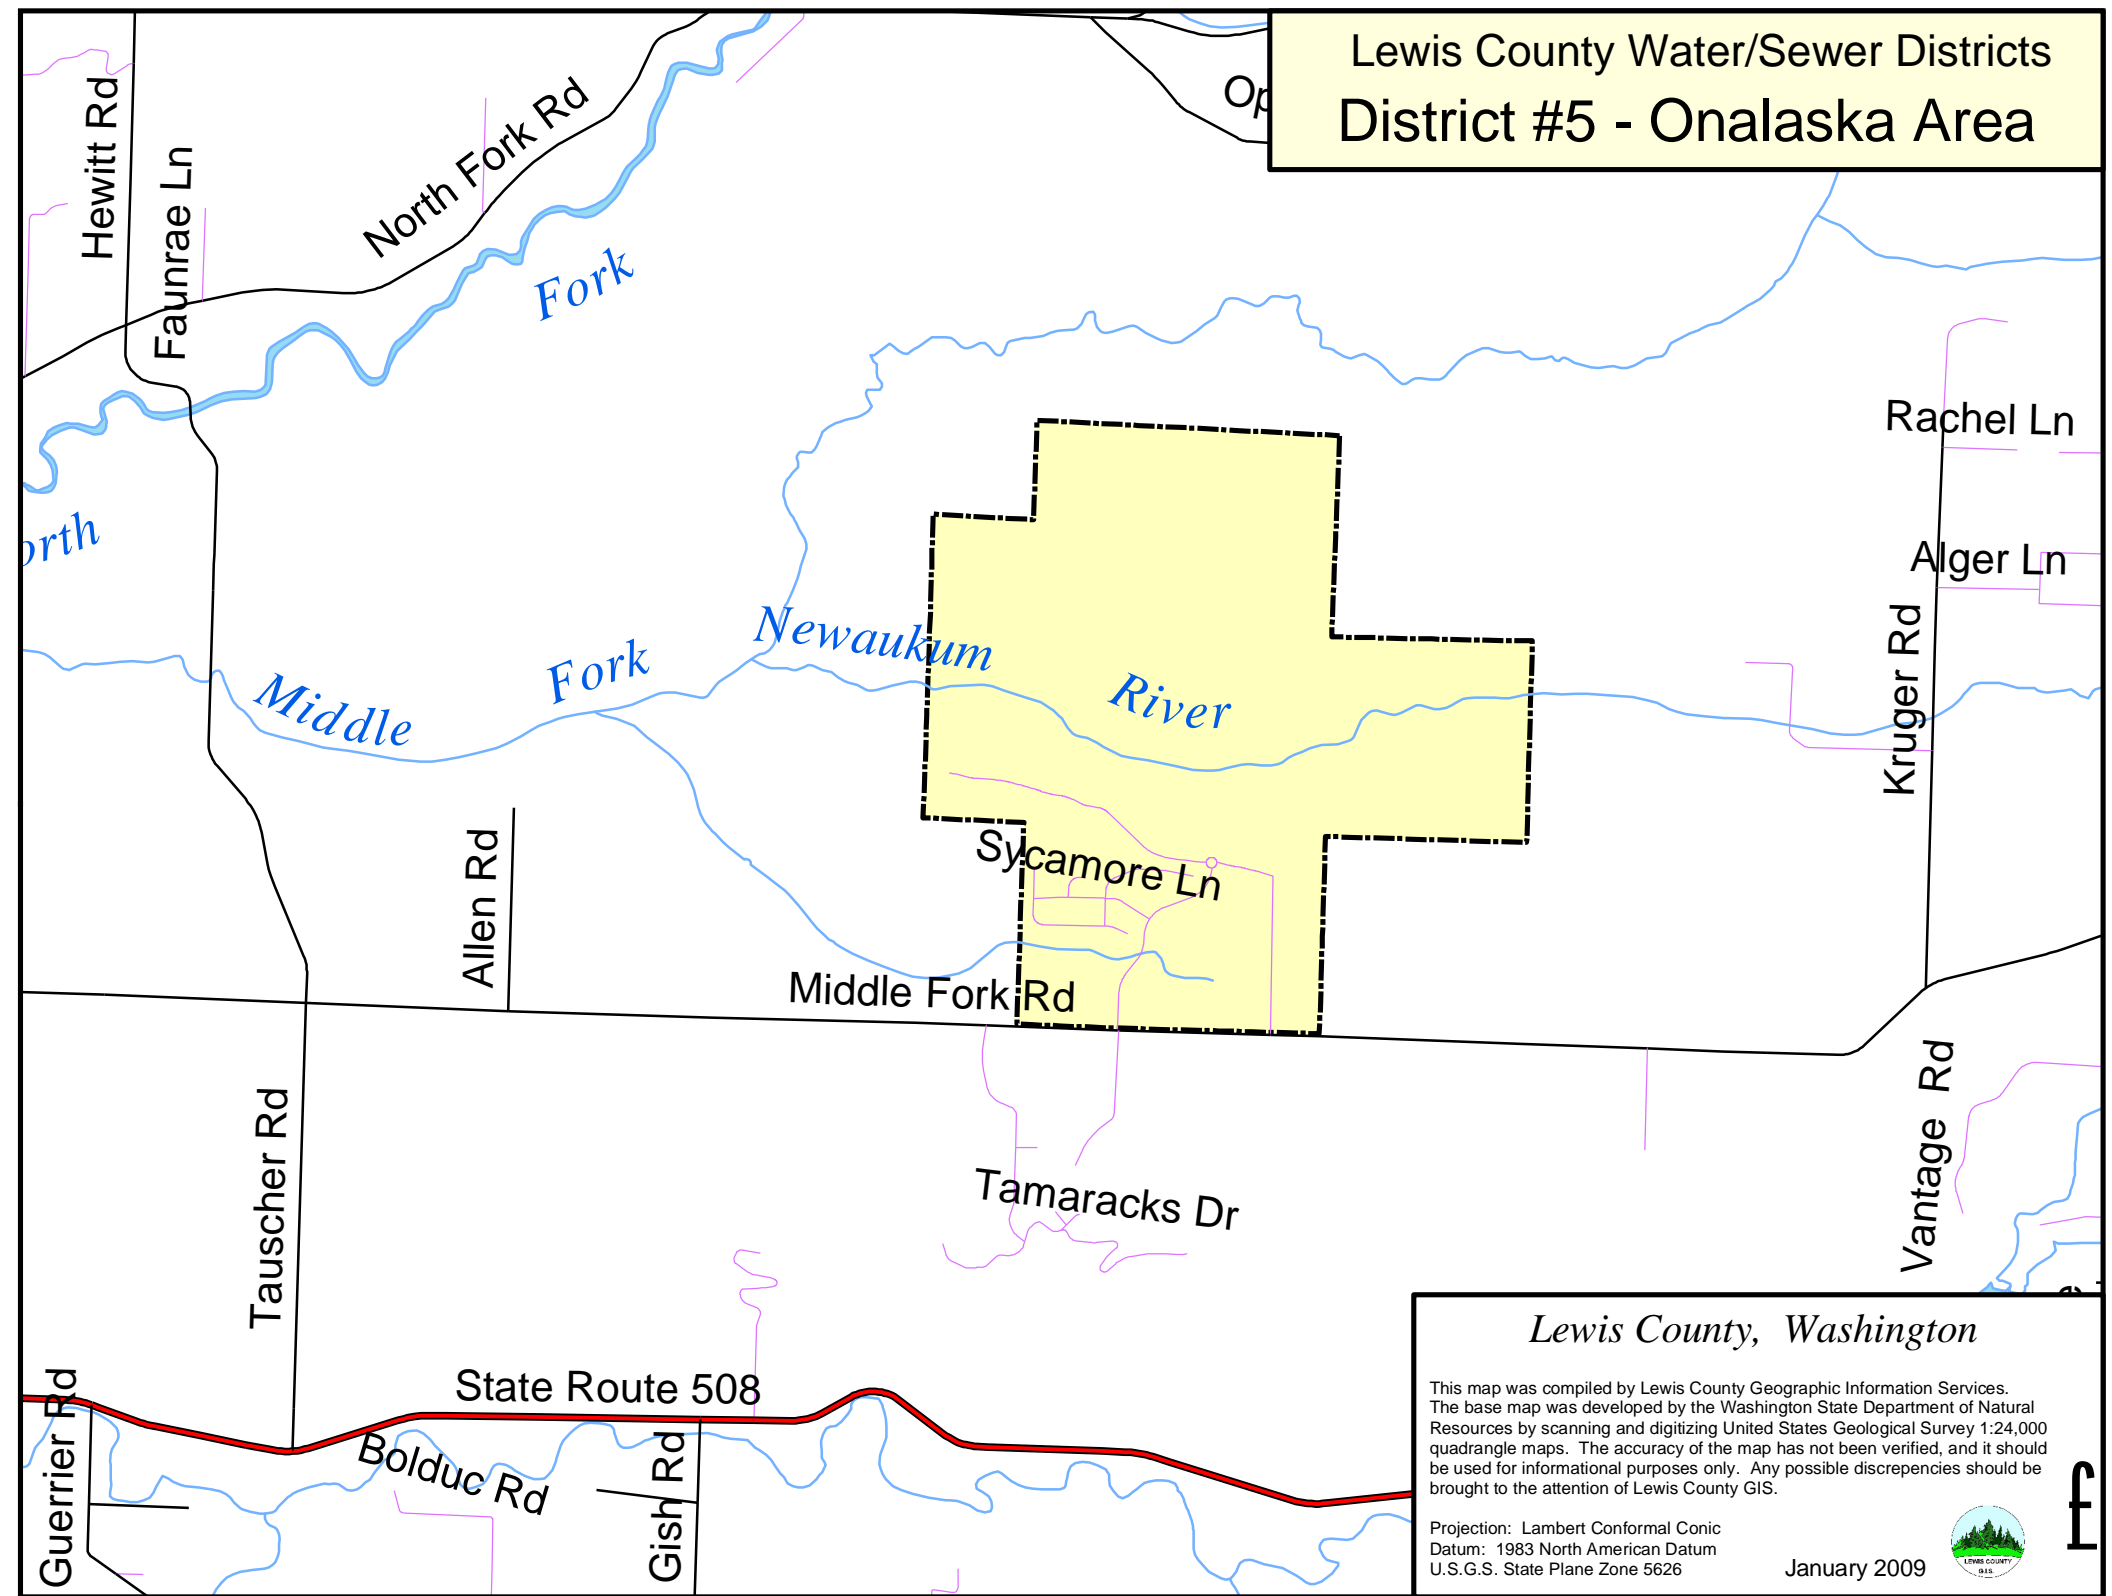

Lewis County Water/Sewer Districts District #5 - Onalaska Area

Lewis County, Washington

This map was compiled by Lewis County Geographic Information Services. The base map was developed by the Washington State Department of Natural Resources by scanning and digitizing United States Geological Survey 1:24,000 quadrangle maps. The accuracy of the map has not been verified, and it should be used for informational purposes only. Any possible discrepancies should be brought to the attention of Lewis County GIS.

Projection: Lambert Conformal Conic
Datum: 1983 North American Datum
U.S.G.S. State Plane Zone 5626

January 2009