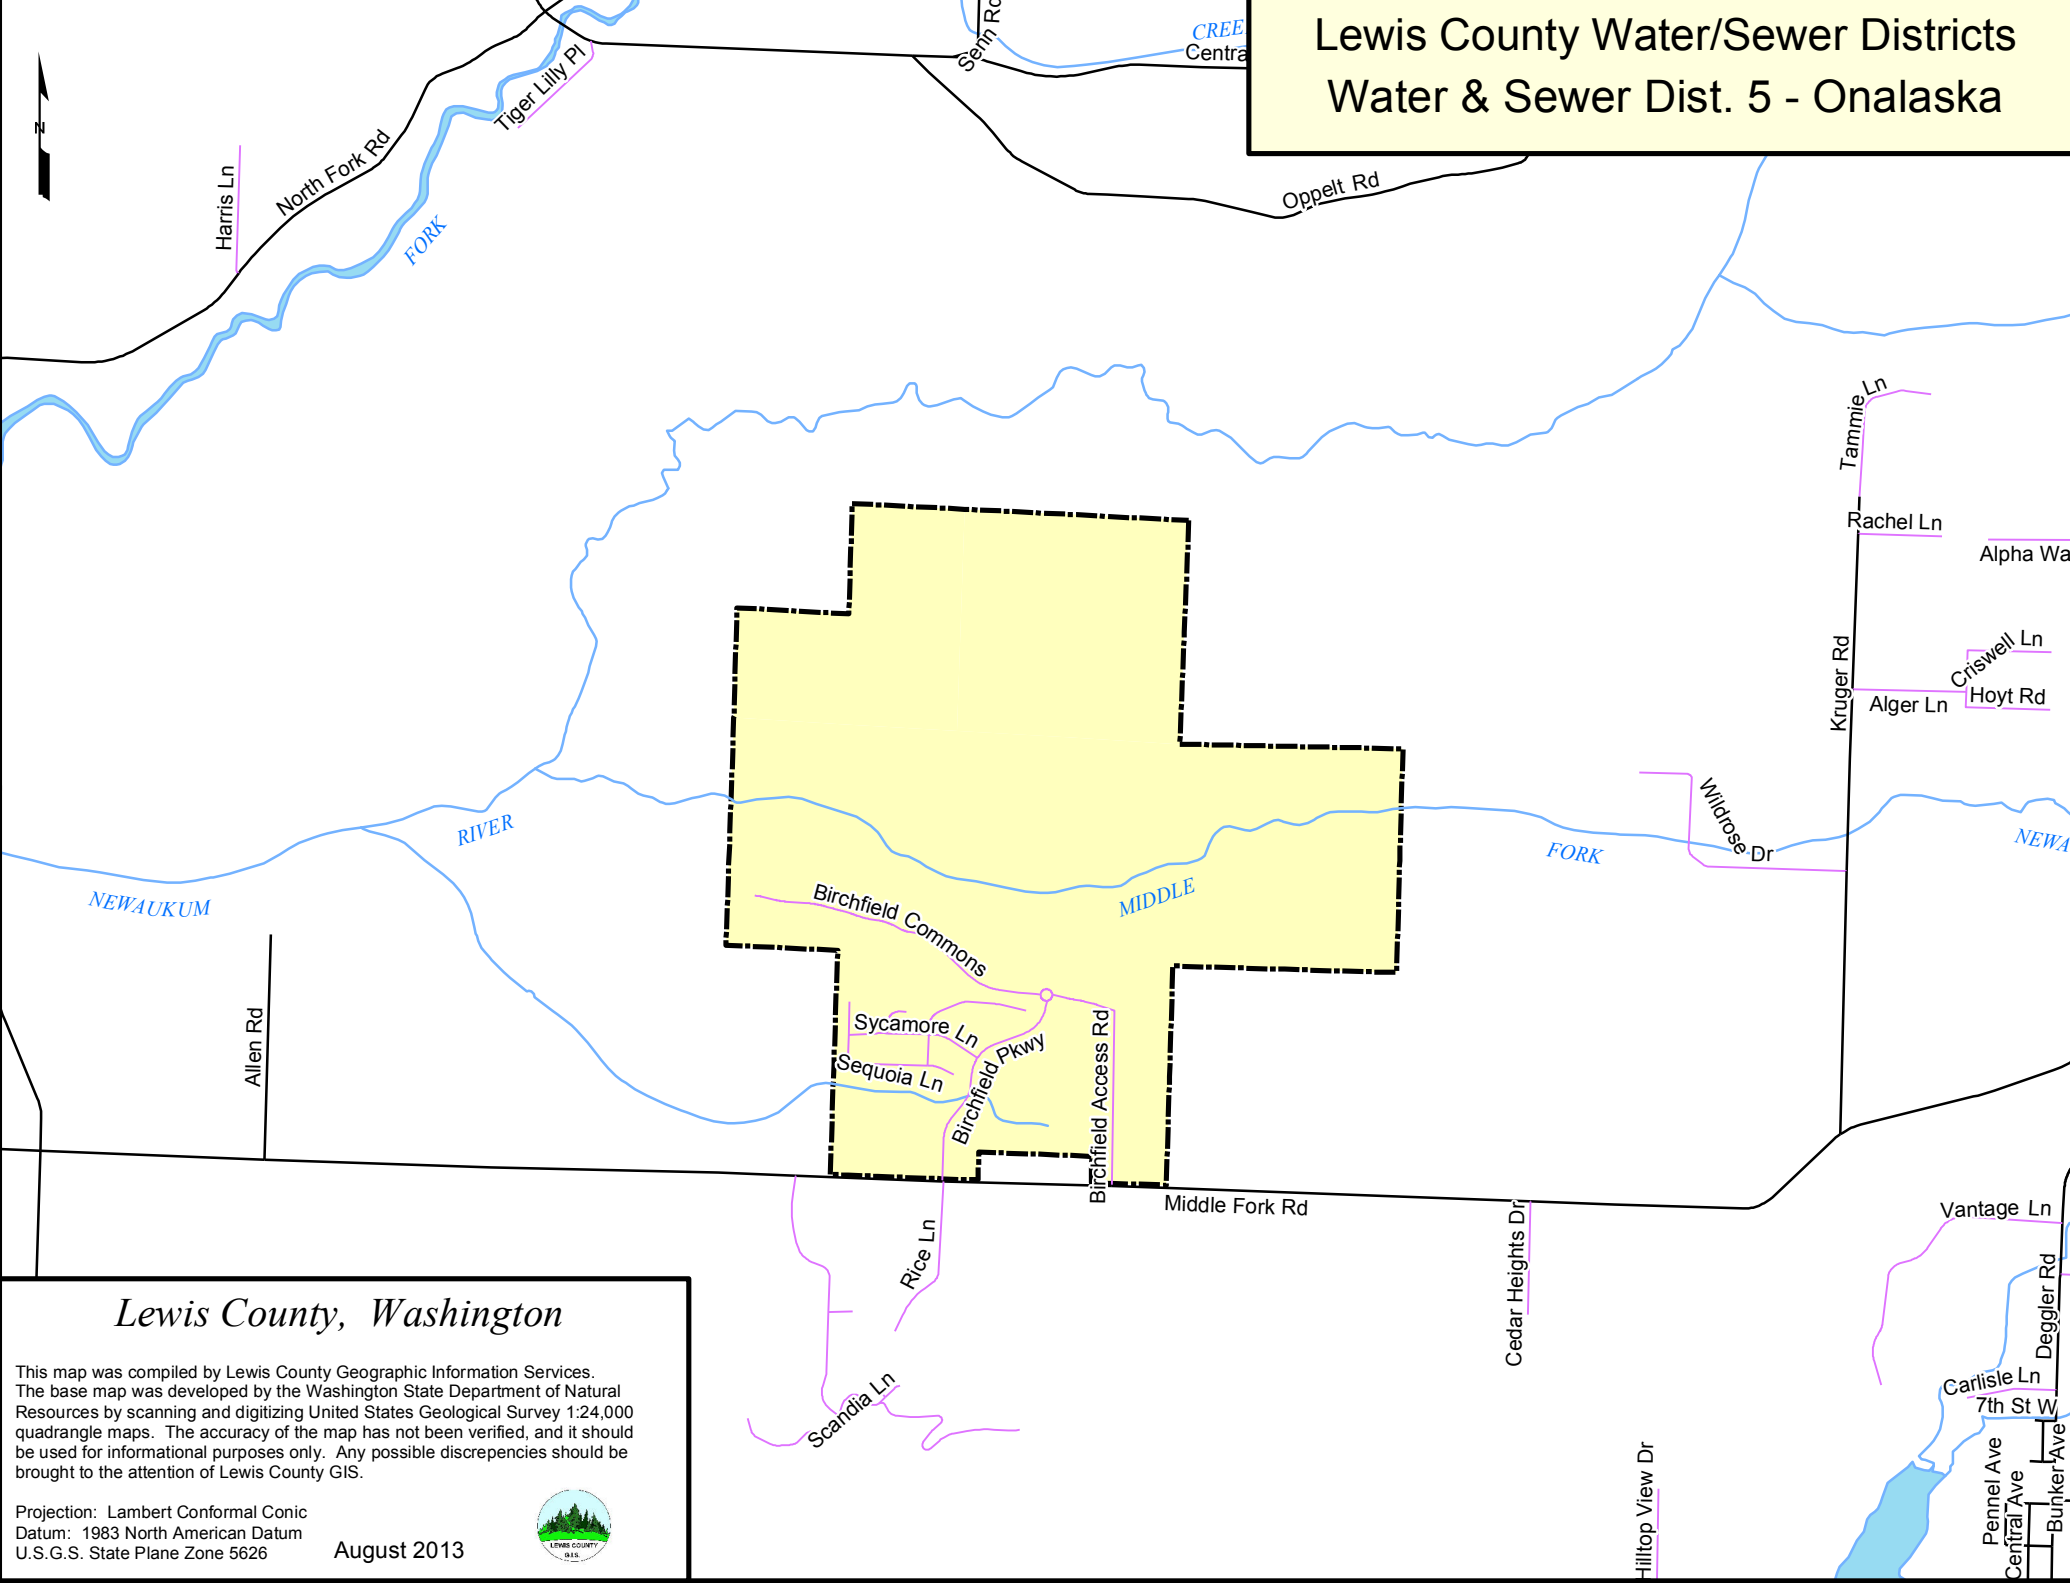

Lewis County Water/Sewer Districts

Water & Sewer Dist. 5 - Onalaska

Lewis County, Washington

This map was compiled by Lewis County Geographic Information Services. The base map was developed by the Washington State Department of Natural Resources by scanning and digitizing United States Geological Survey 1:24,000 quadrangle maps. The accuracy of the map has not been verified, and it should be used for informational purposes only. Any possible discrepancies should be brought to the attention of Lewis County GIS.

Projection: Lambert Conformal Conic
 Datum: 1983 North American Datum
 U.S.G.S. State Plane Zone 5626

August 2013