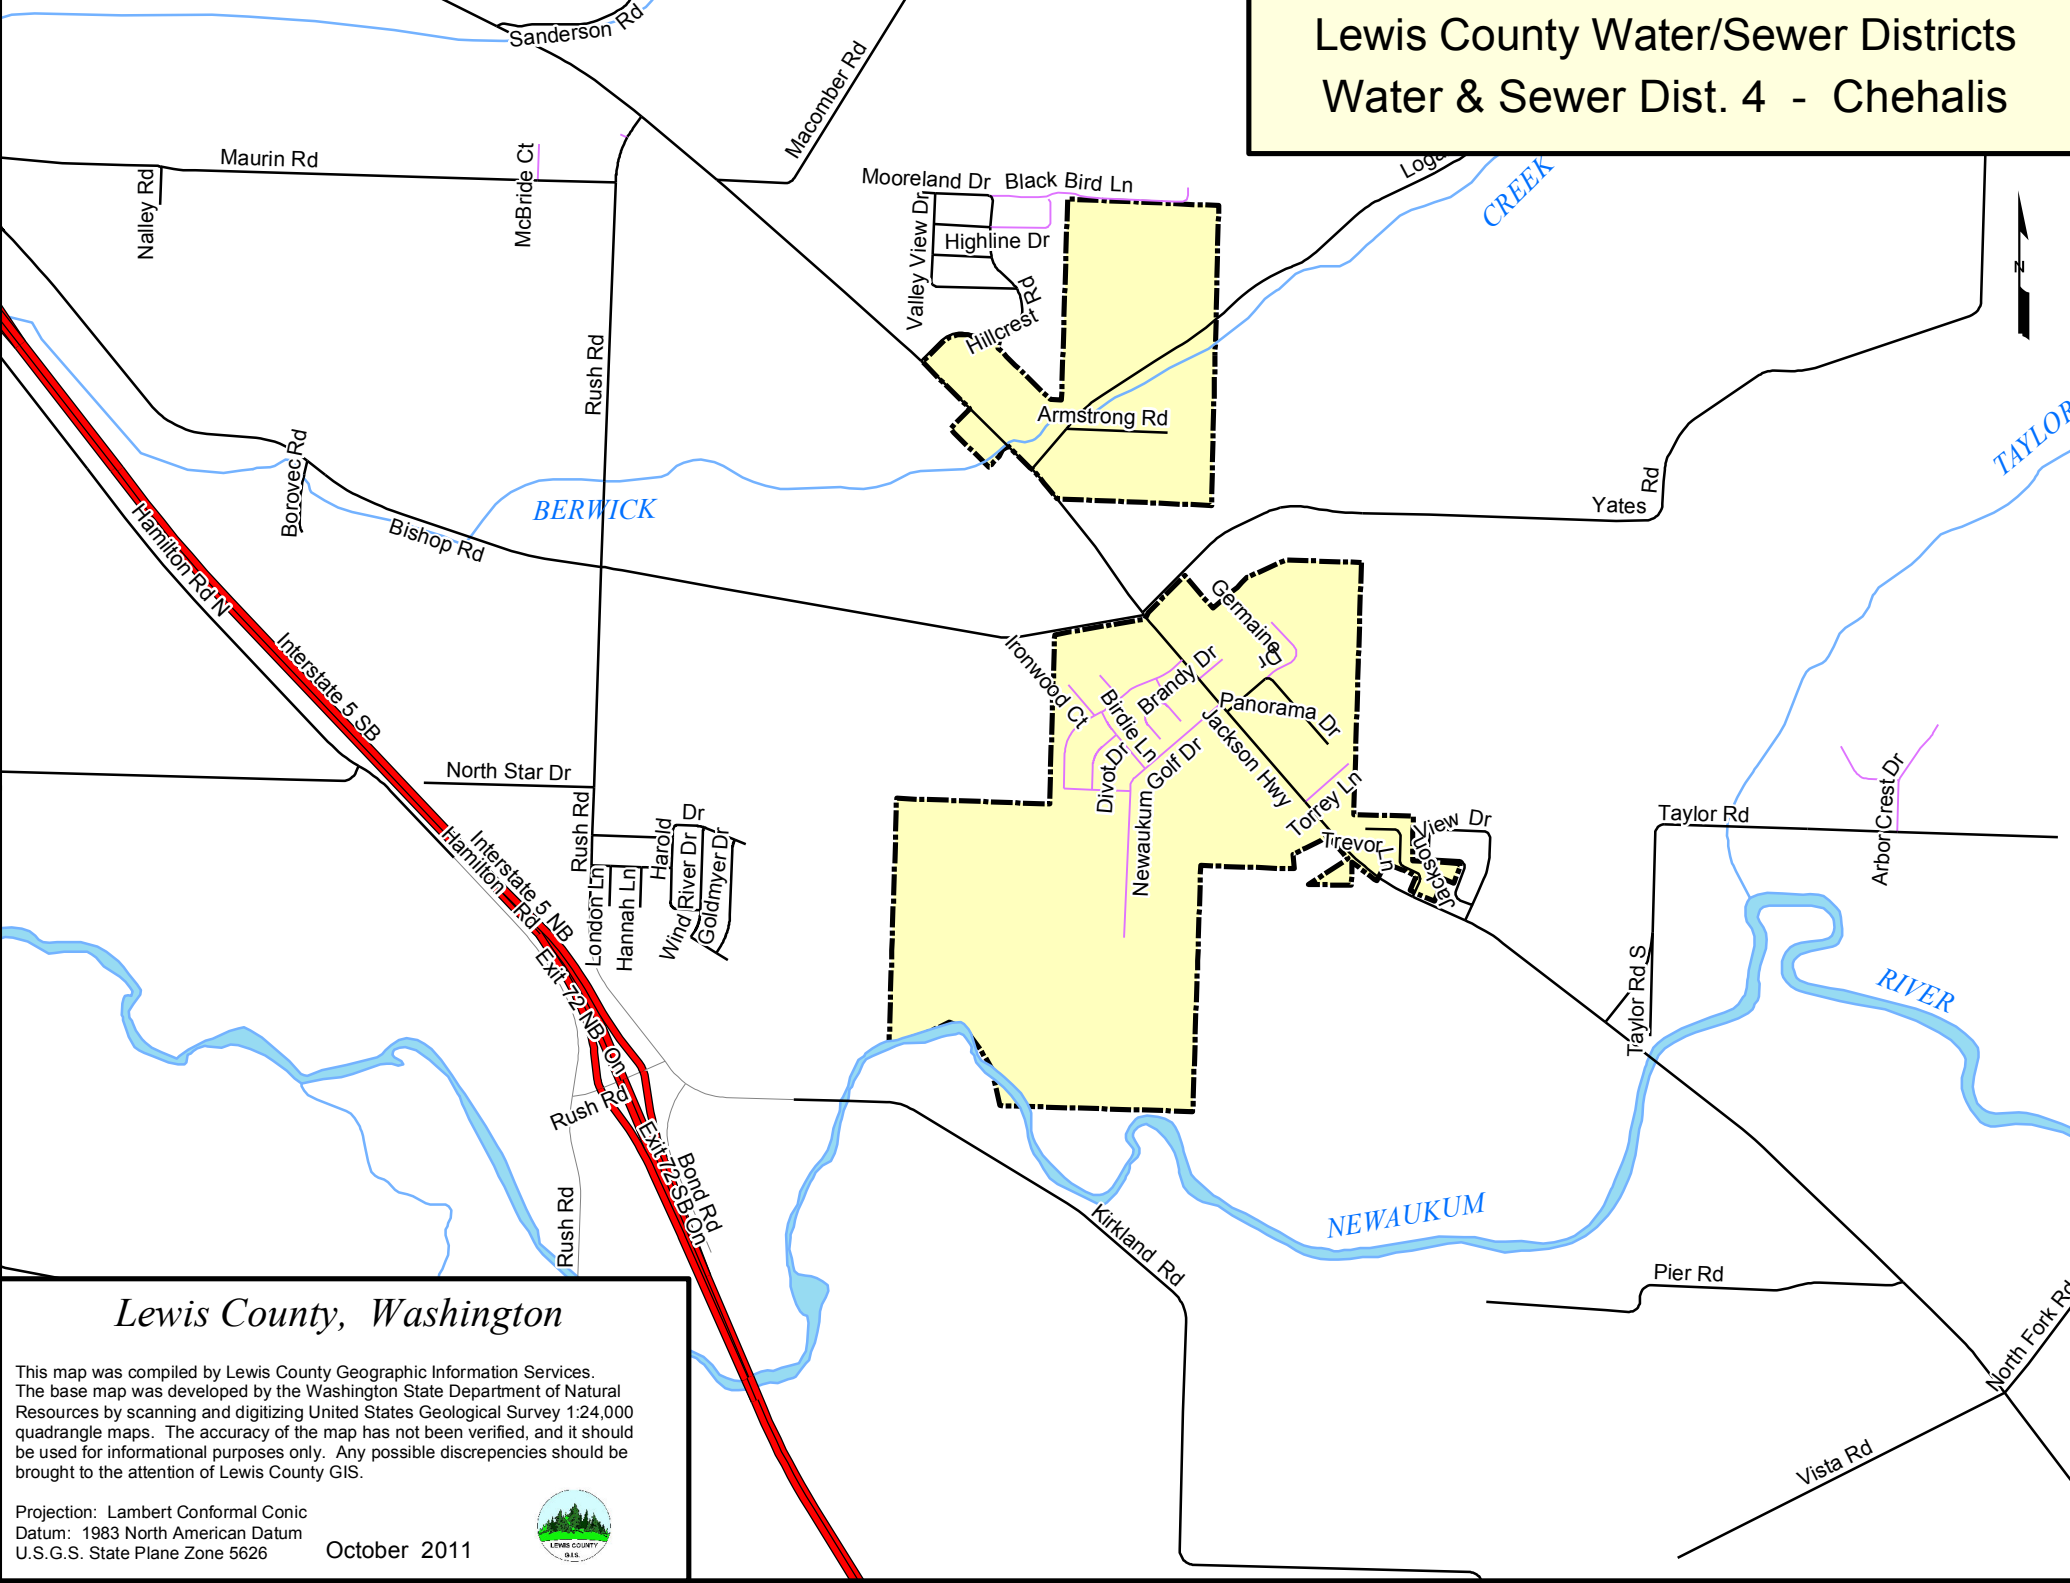

# Lewis County Water/Sewer Districts

## Water & Sewer Dist. 4 - Chehalis

### Lewis County, Washington

This map was compiled by Lewis County Geographic Information Services. The base map was developed by the Washington State Department of Natural Resources by scanning and digitizing United States Geological Survey 1:24,000 quadrangle maps. The accuracy of the map has not been verified, and it should be used for informational purposes only. Any possible discrepancies should be brought to the attention of Lewis County GIS.

Projection: Lambert Conformal Conic  
 Datum: 1983 North American Datum  
 U.S.G.S. State Plane Zone 5626  
 October 2011