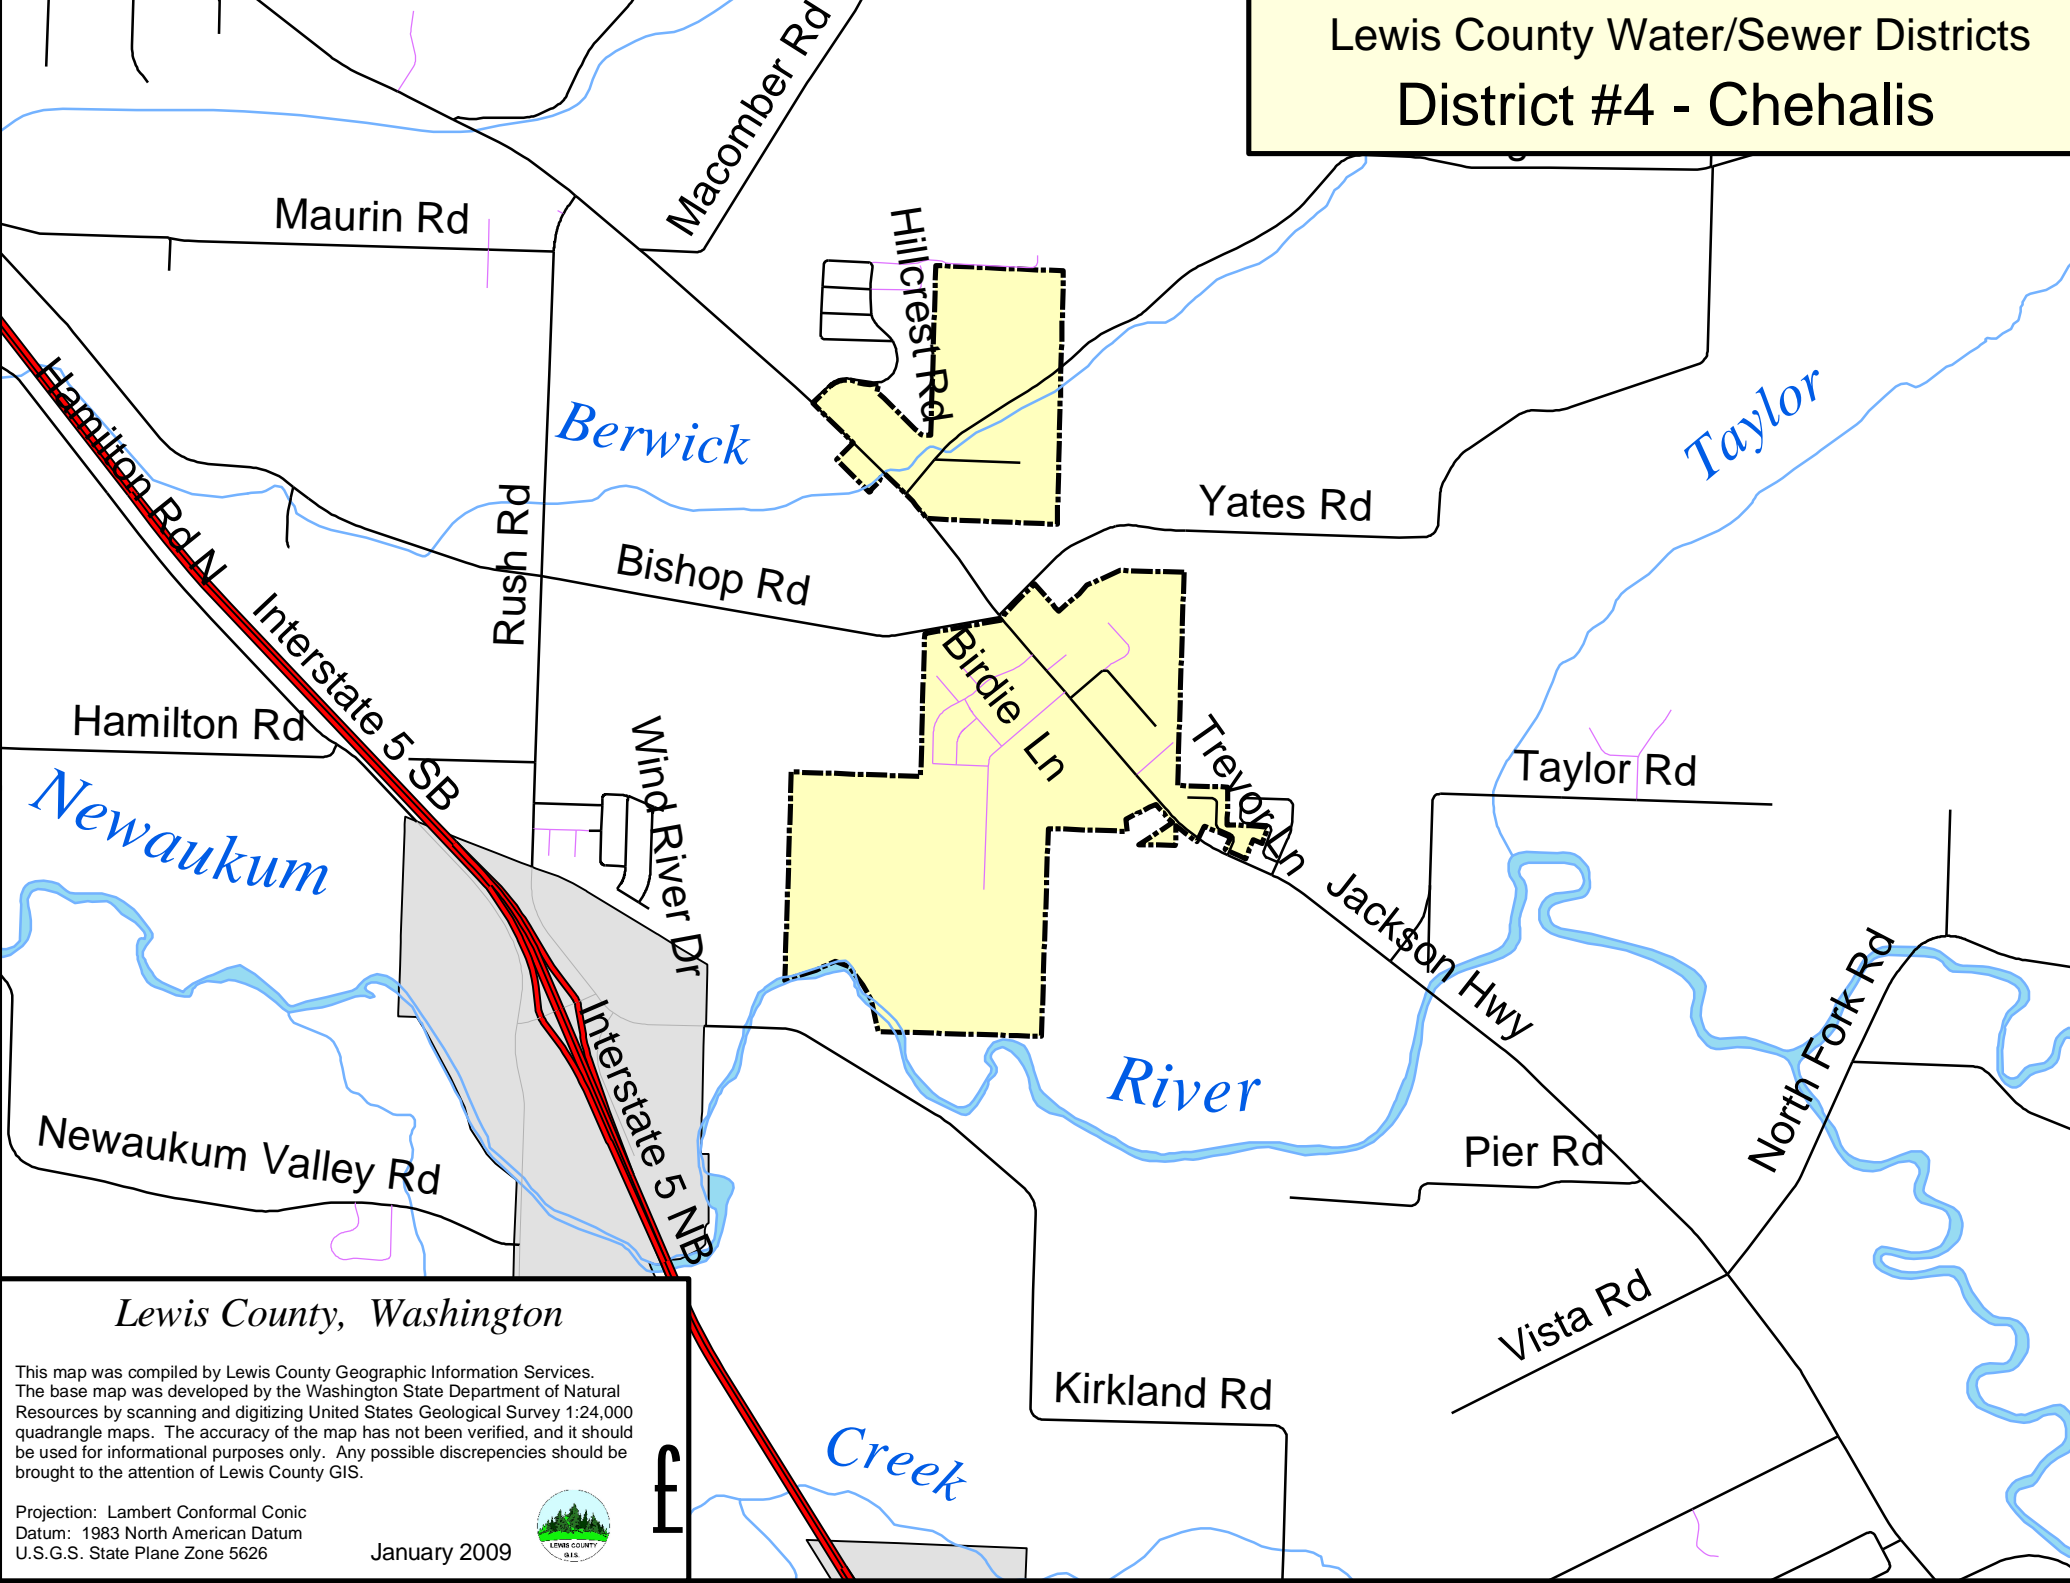

Lewis County Water/Sewer Districts District #4 - Chehalis

Lewis County, Washington

This map was compiled by Lewis County Geographic Information Services. The base map was developed by the Washington State Department of Natural Resources by scanning and digitizing United States Geological Survey 1:24,000 quadrangle maps. The accuracy of the map has not been verified, and it should be used for informational purposes only. Any possible discrepancies should be brought to the attention of Lewis County GIS.

Projection: Lambert Conformal Conic
Datum: 1983 North American Datum
U.S.G.S. State Plane Zone 5626

January 2009