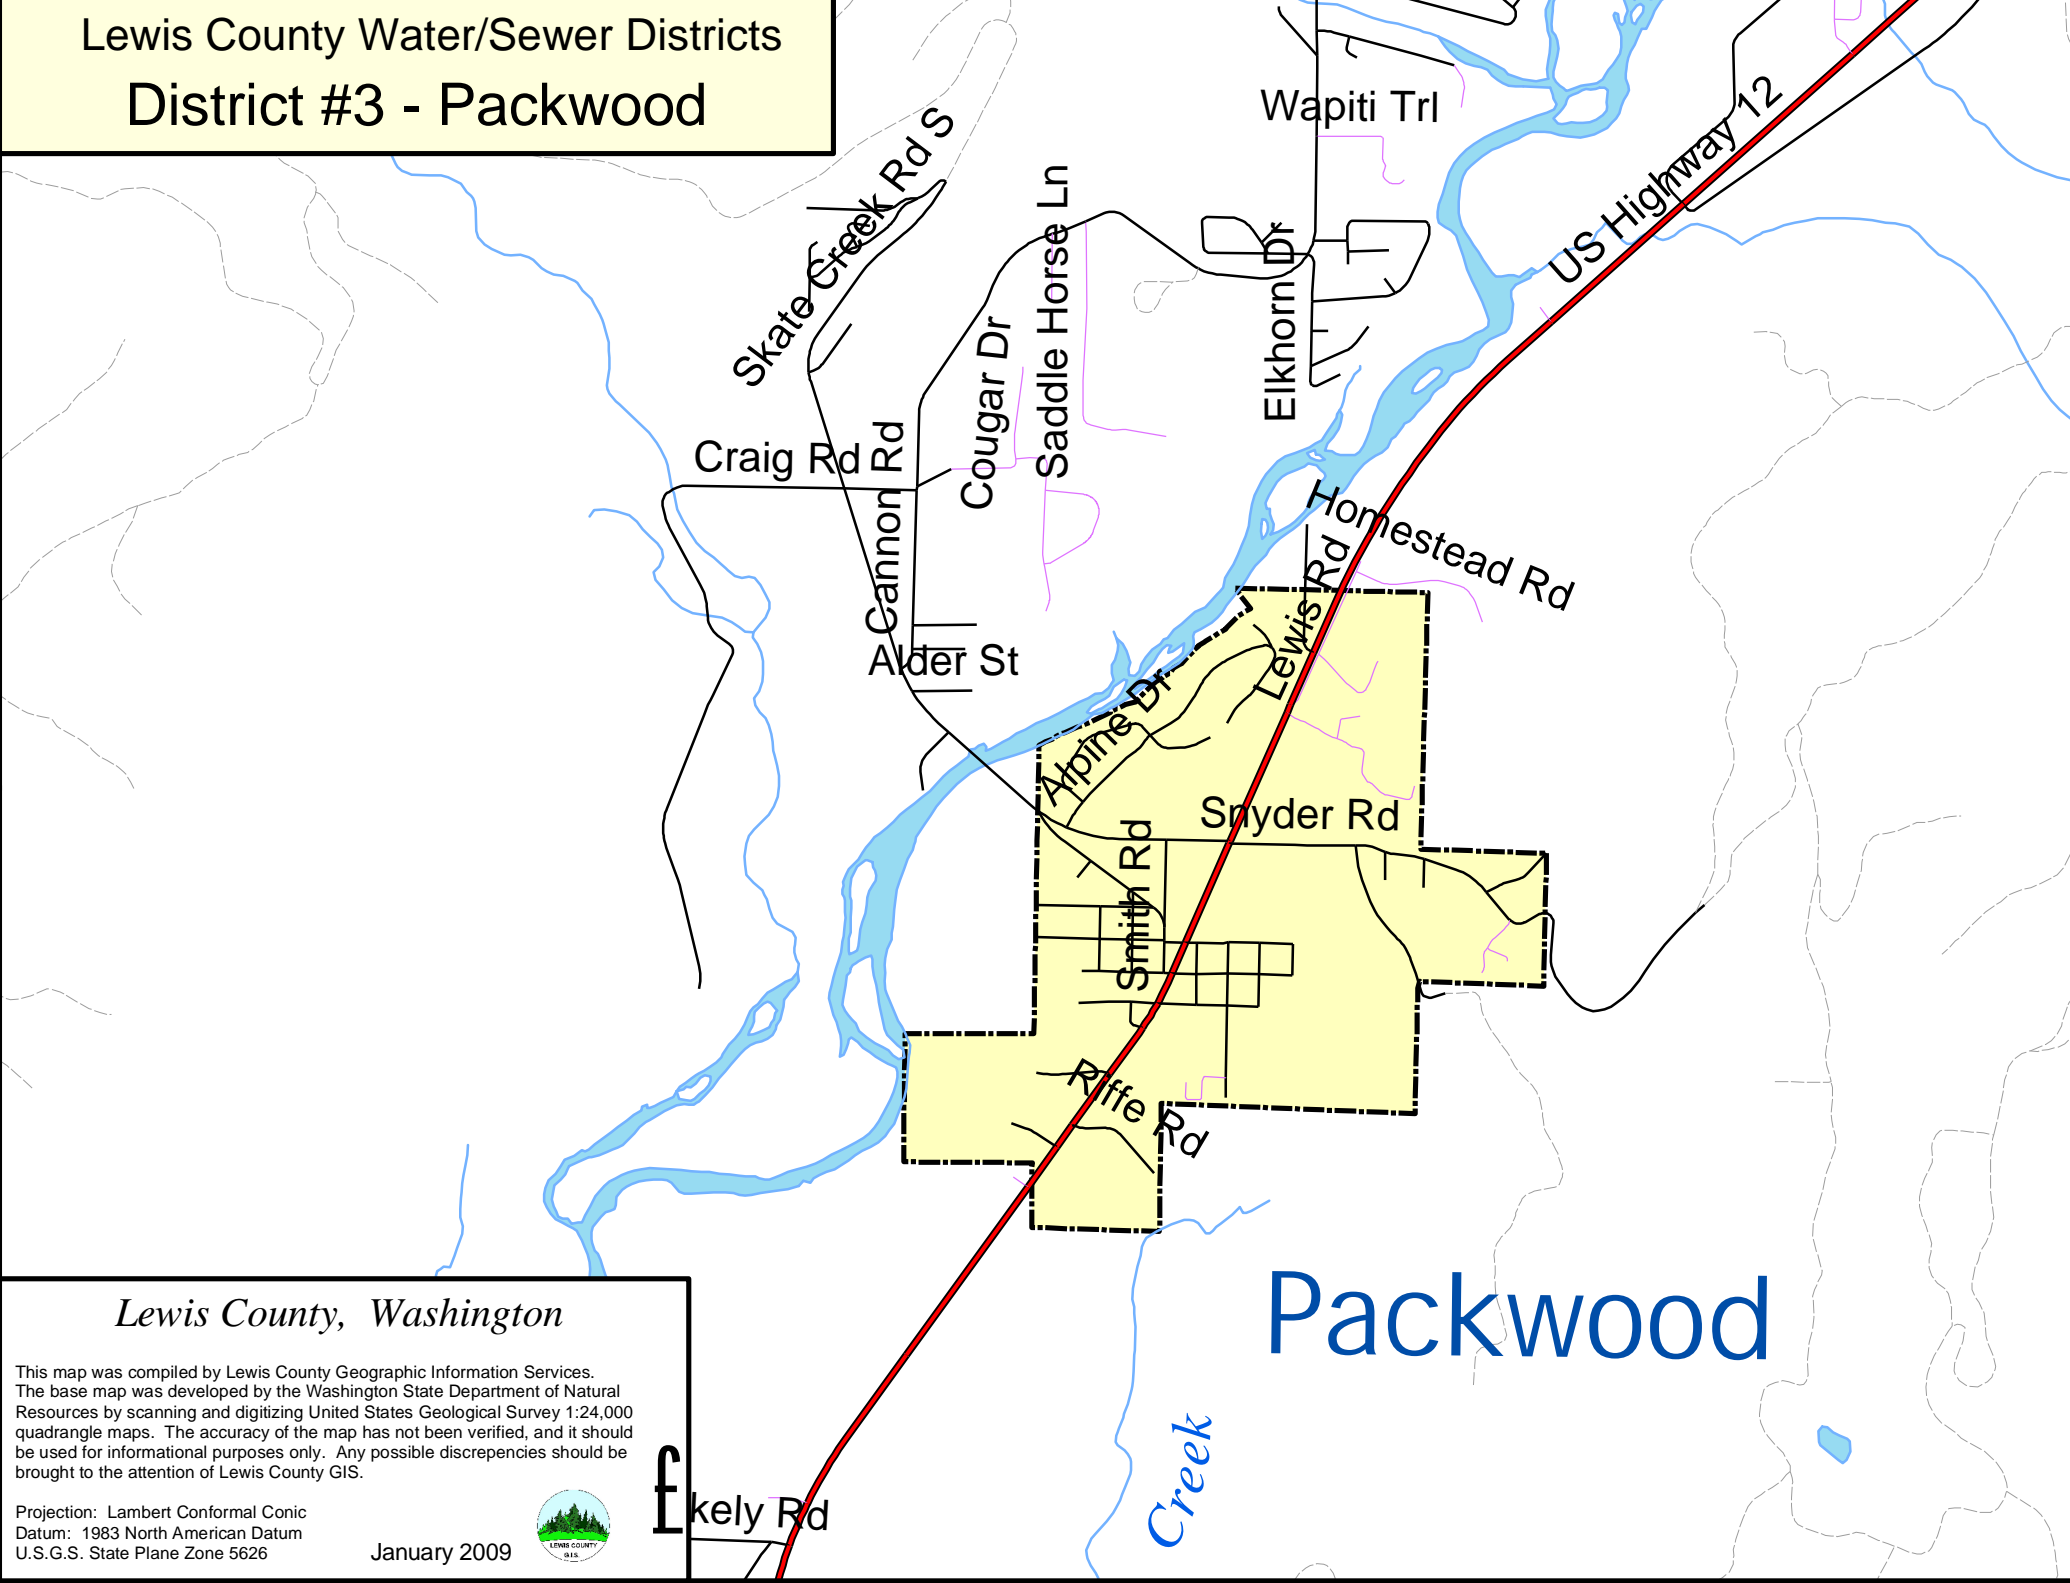

Lewis County Water/Sewer Districts

District #3 - Packwood

Lewis County, Washington

This map was compiled by Lewis County Geographic Information Services. The base map was developed by the Washington State Department of Natural Resources by scanning and digitizing United States Geological Survey 1:24,000 quadrangle maps. The accuracy of the map has not been verified, and it should be used for informational purposes only. Any possible discrepancies should be brought to the attention of Lewis County GIS.

Projection: Lambert Conformal Conic
Datum: 1983 North American Datum
U.S.G.S. State Plane Zone 5626

January 2009

Kely Rd

Packwood