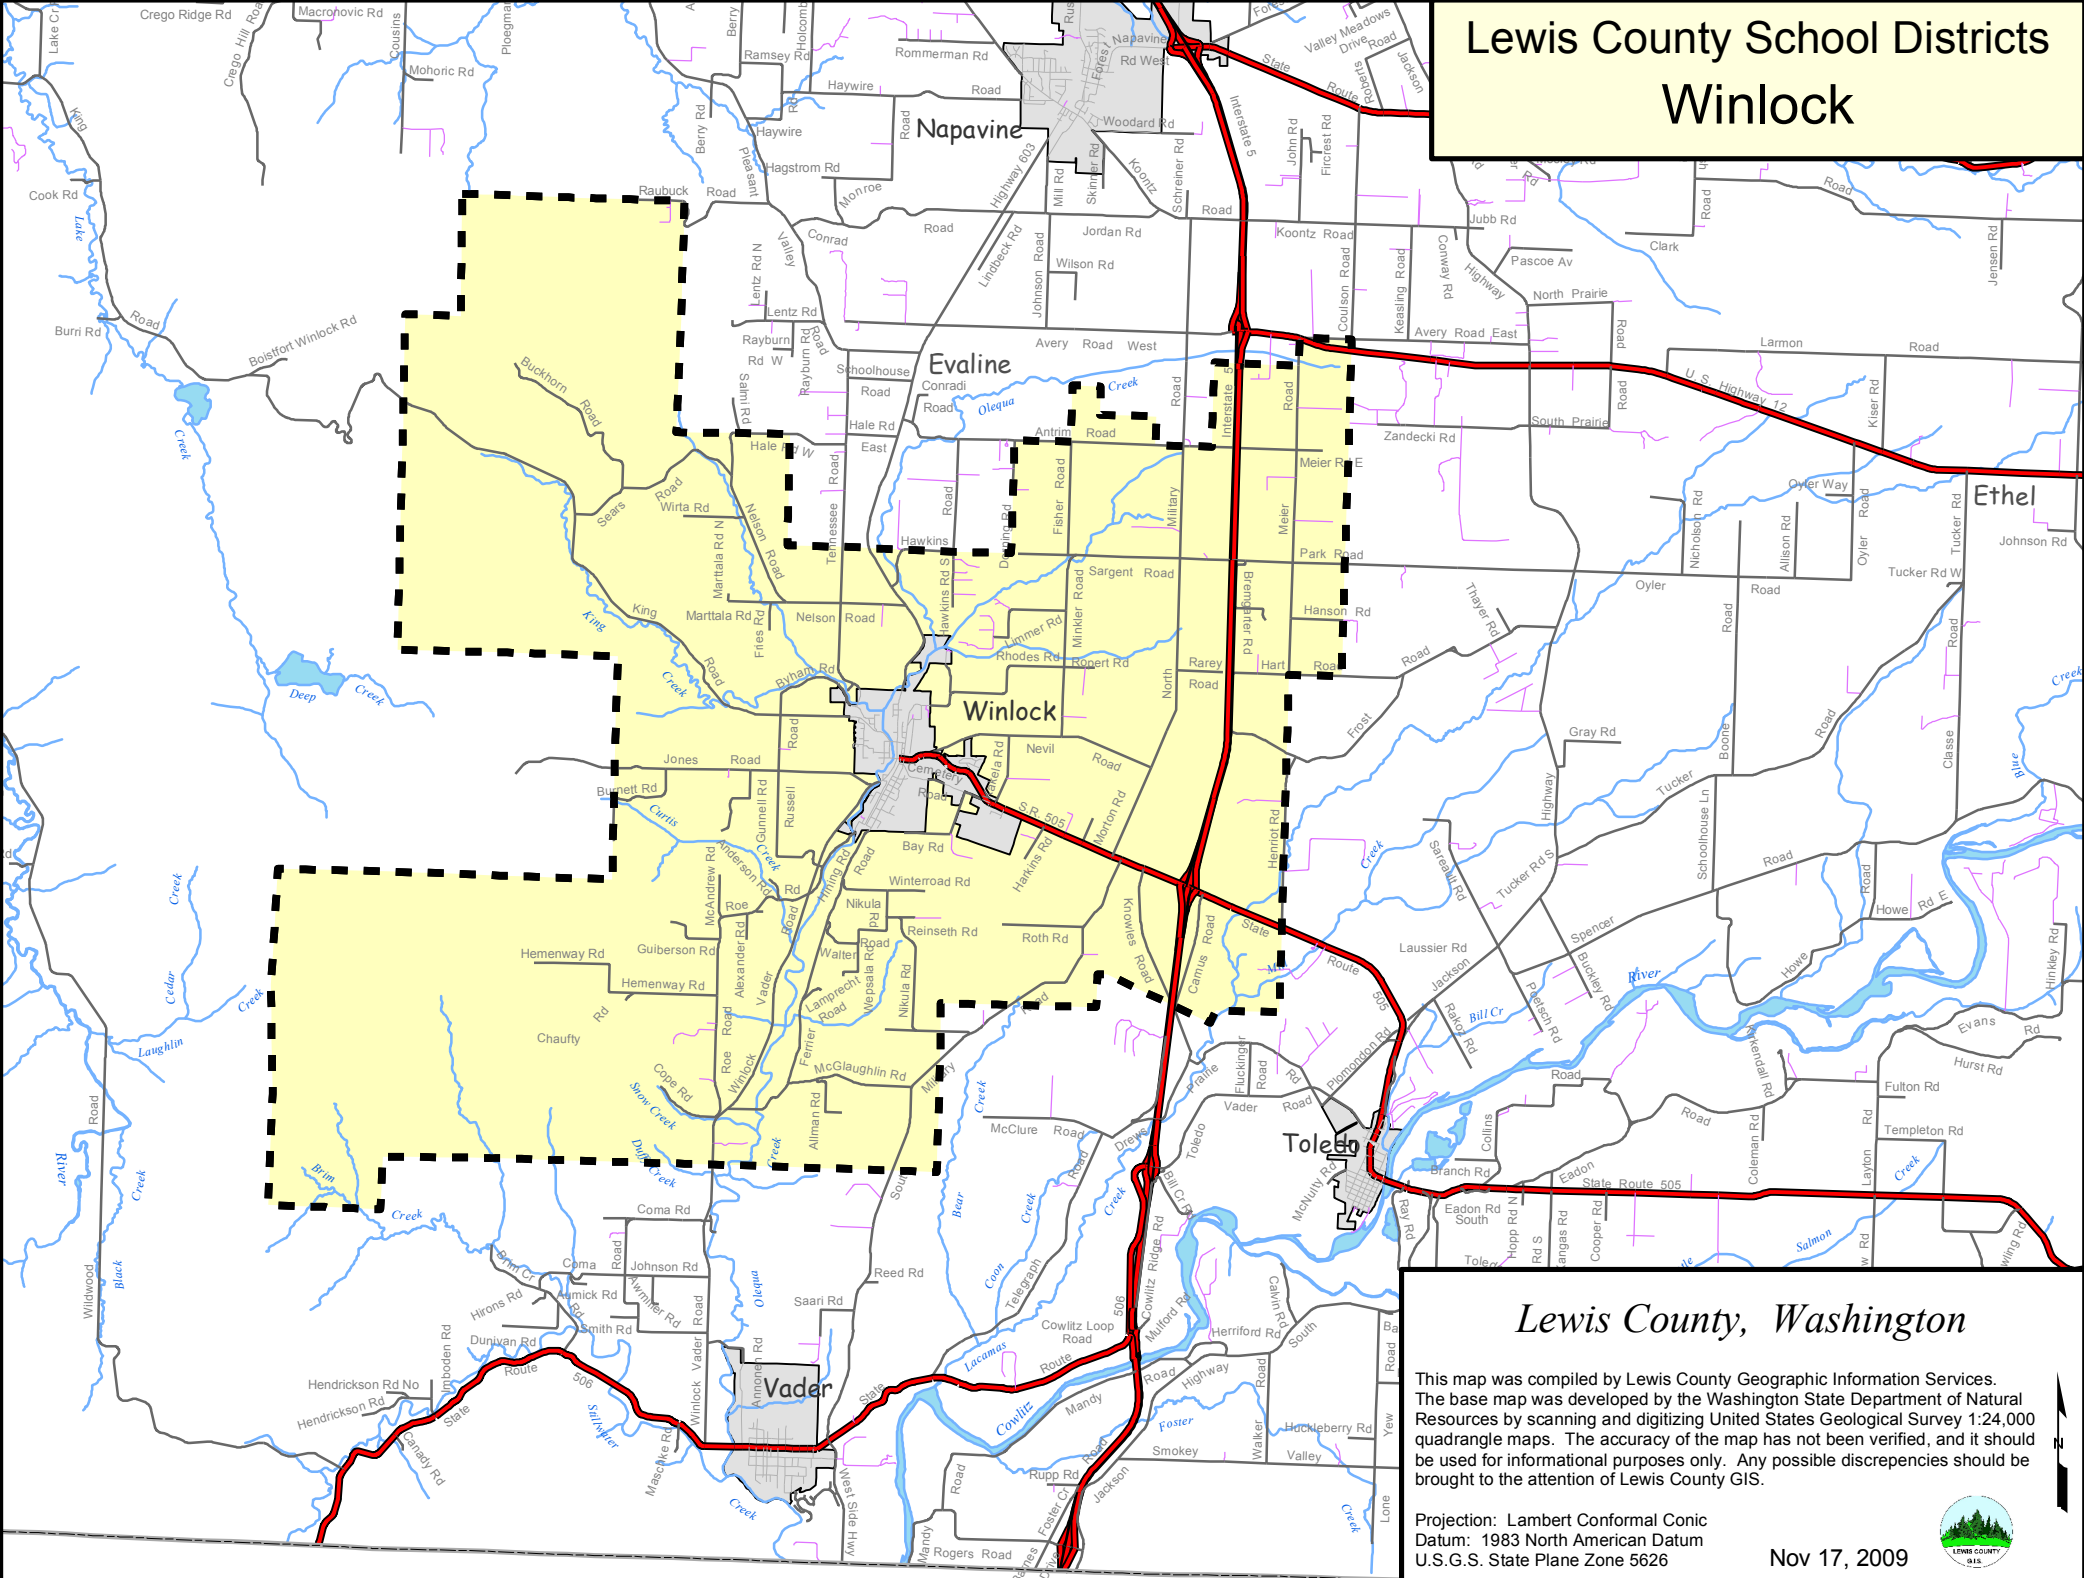

Lewis County School Districts Winlock

Lewis County, Washington

This map was compiled by Lewis County Geographic Information Services. The base map was developed by the Washington State Department of Natural Resources by scanning and digitizing United States Geological Survey 1:24,000 quadrangle maps. The accuracy of the map has not been verified, and it should be used for informational purposes only. Any possible discrepancies should be brought to the attention of Lewis County GIS.

Projection: Lambert Conformal Conic
Datum: 1983 North American Datum
U.S.G.S. State Plane Zone 5626

Nov 17, 2009