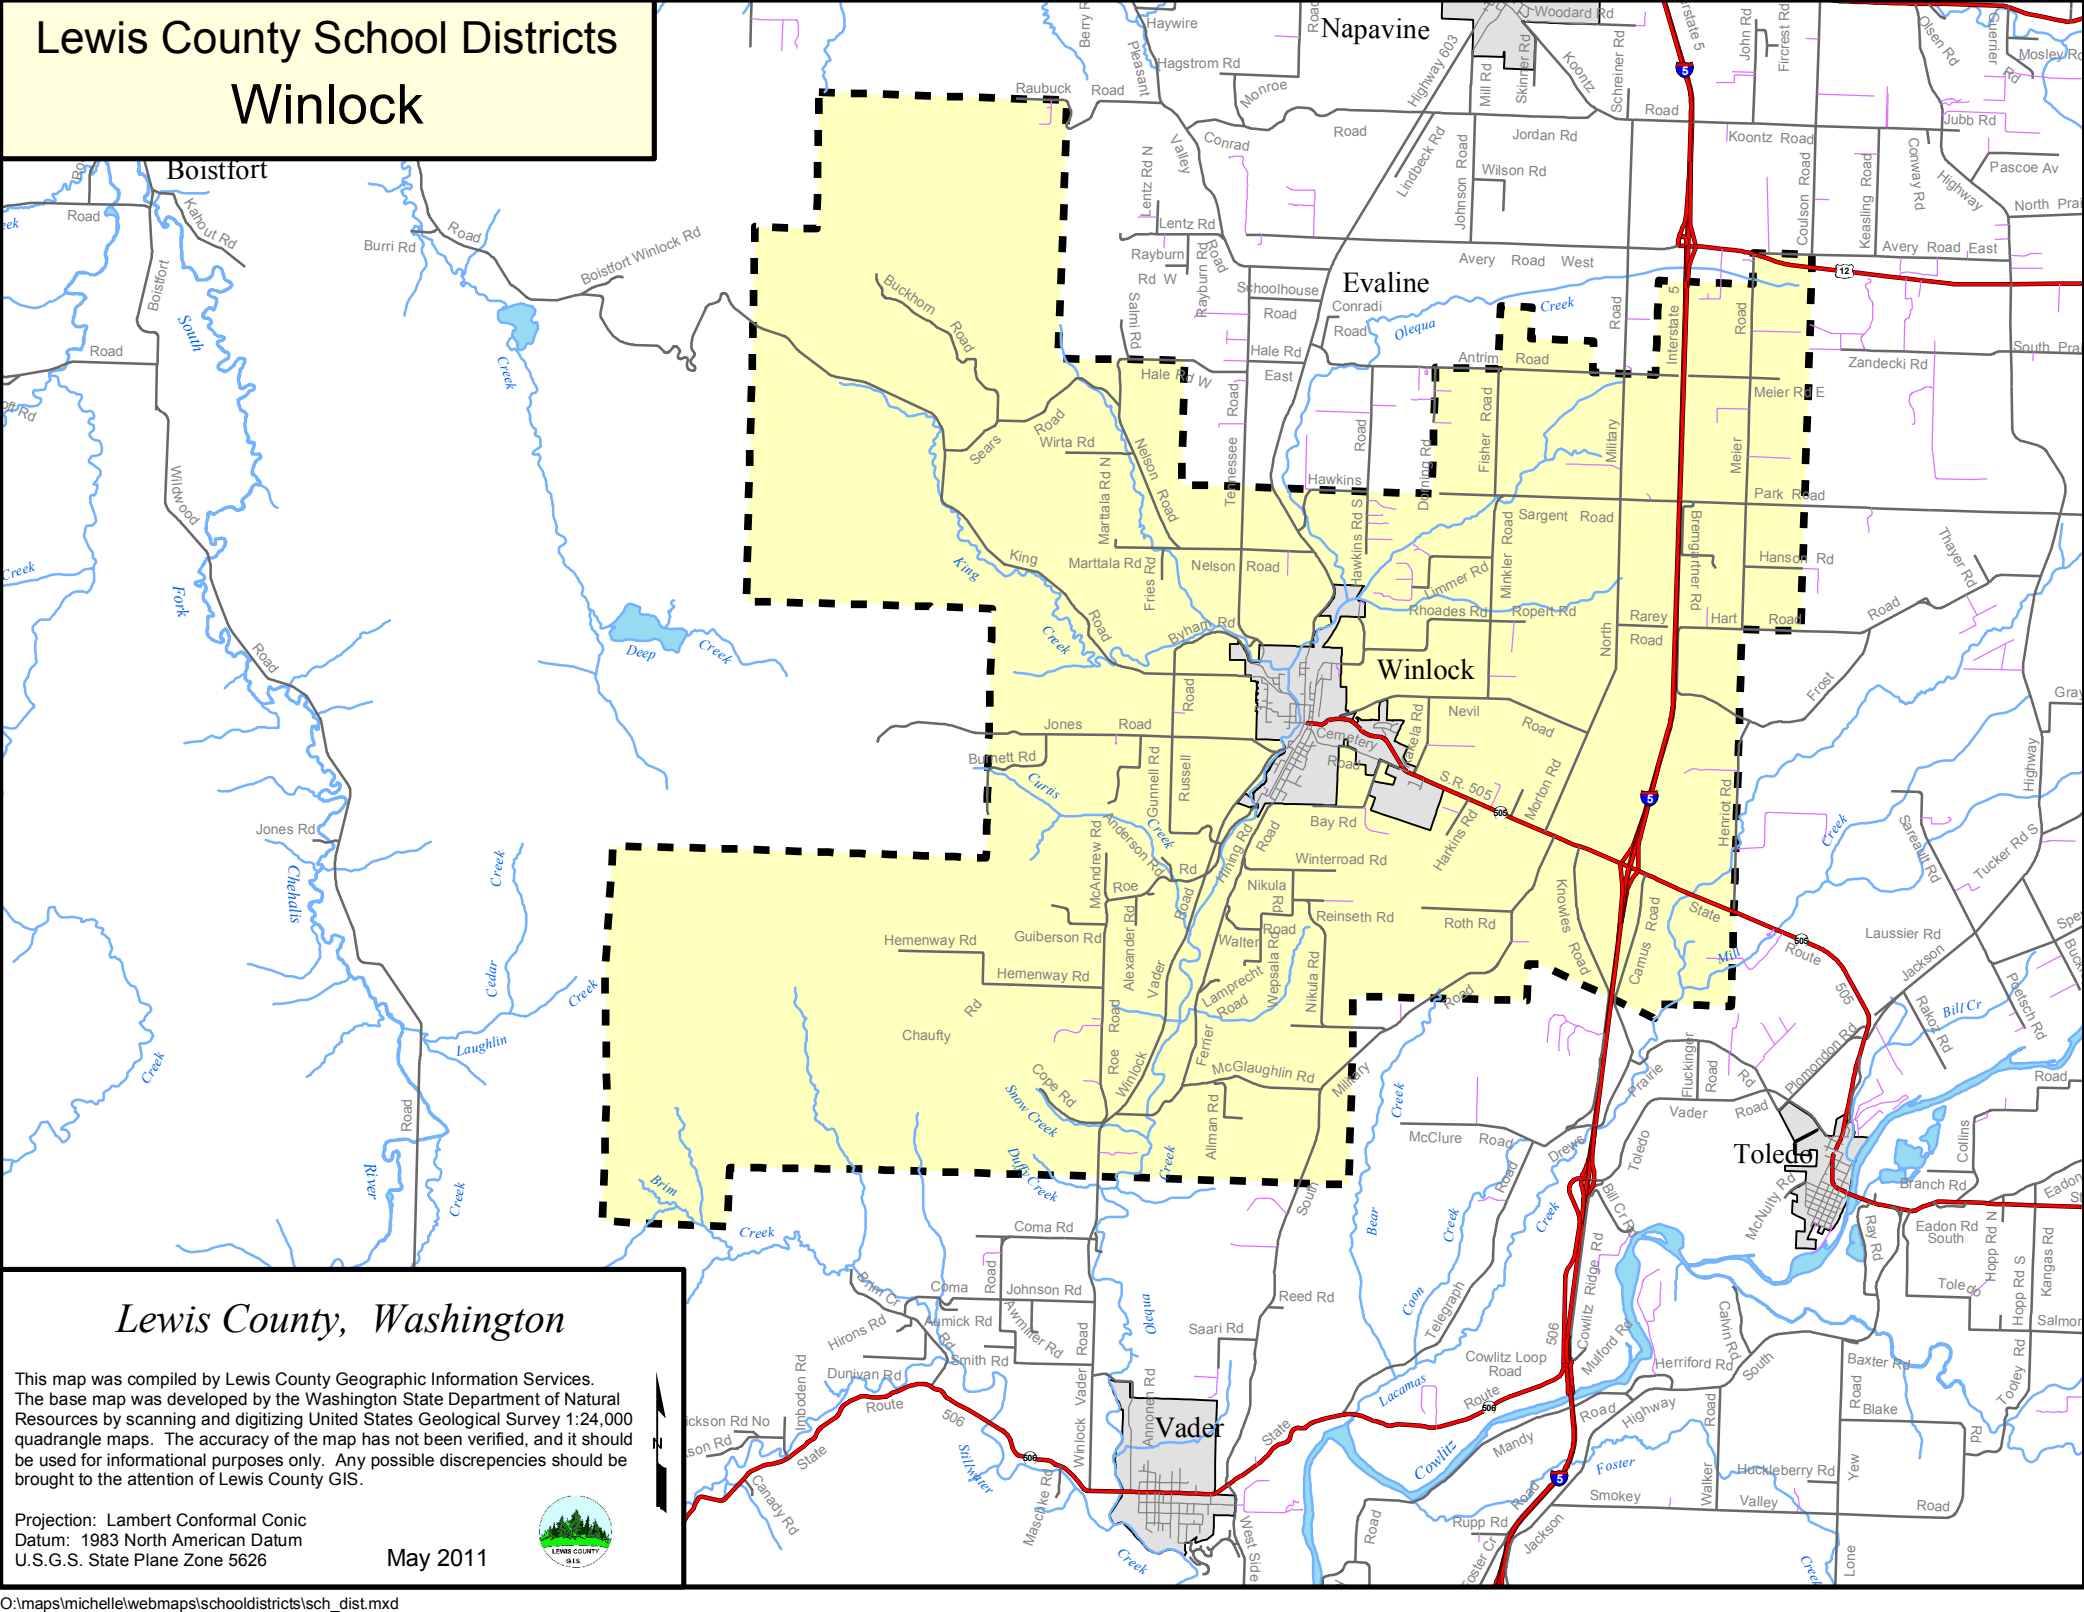

Lewis County School Districts Winlock

Boistfort

Napavine

Evaline

Winlock

Toledo

Vader

Lewis County, Washington

This map was compiled by Lewis County Geographic Information Services. The base map was developed by the Washington State Department of Natural Resources by scanning and digitizing United States Geological Survey 1:24,000 quadrangle maps. The accuracy of the map has not been verified, and it should be used for informational purposes only. Any possible discrepancies should be brought to the attention of Lewis County GIS.

Projection: Lambert Conformal Conic
Datum: 1983 North American Datum
U.S.G.S. State Plane Zone 5626

May 2011