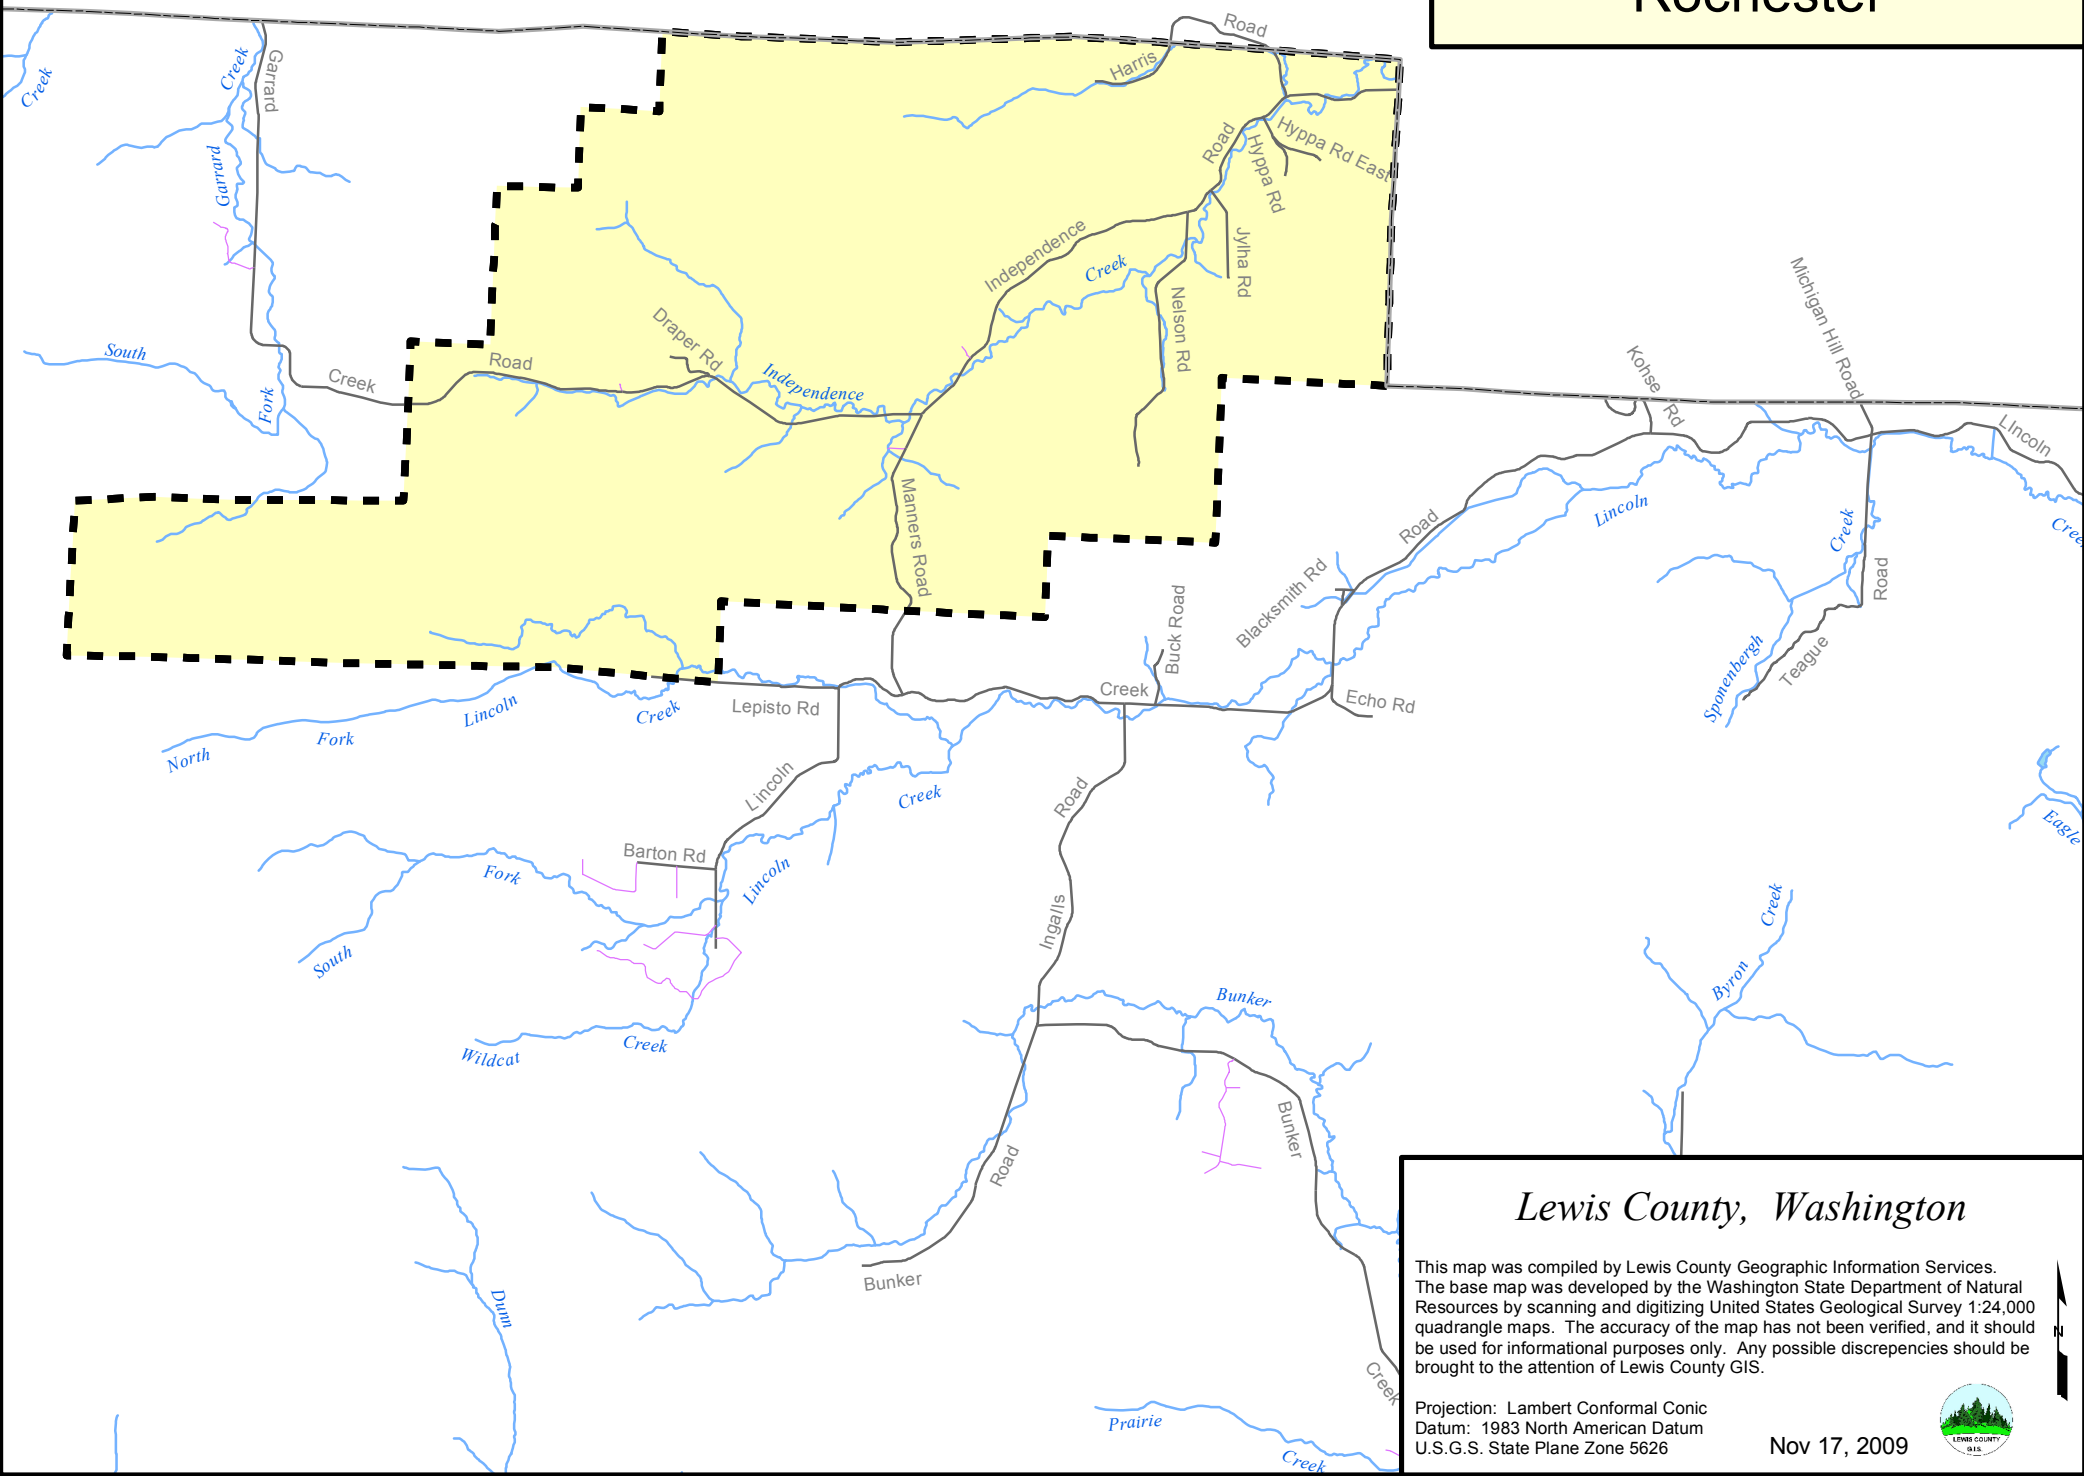

Lewis County School Districts Rochester

Lewis County, Washington

This map was compiled by Lewis County Geographic Information Services. The base map was developed by the Washington State Department of Natural Resources by scanning and digitizing United States Geological Survey 1:24,000 quadrangle maps. The accuracy of the map has not been verified, and it should be used for informational purposes only. Any possible discrepancies should be brought to the attention of Lewis County GIS.

Projection: Lambert Conformal Conic
Datum: 1983 North American Datum
U.S.G.S. State Plane Zone 5626

Nov 17, 2009