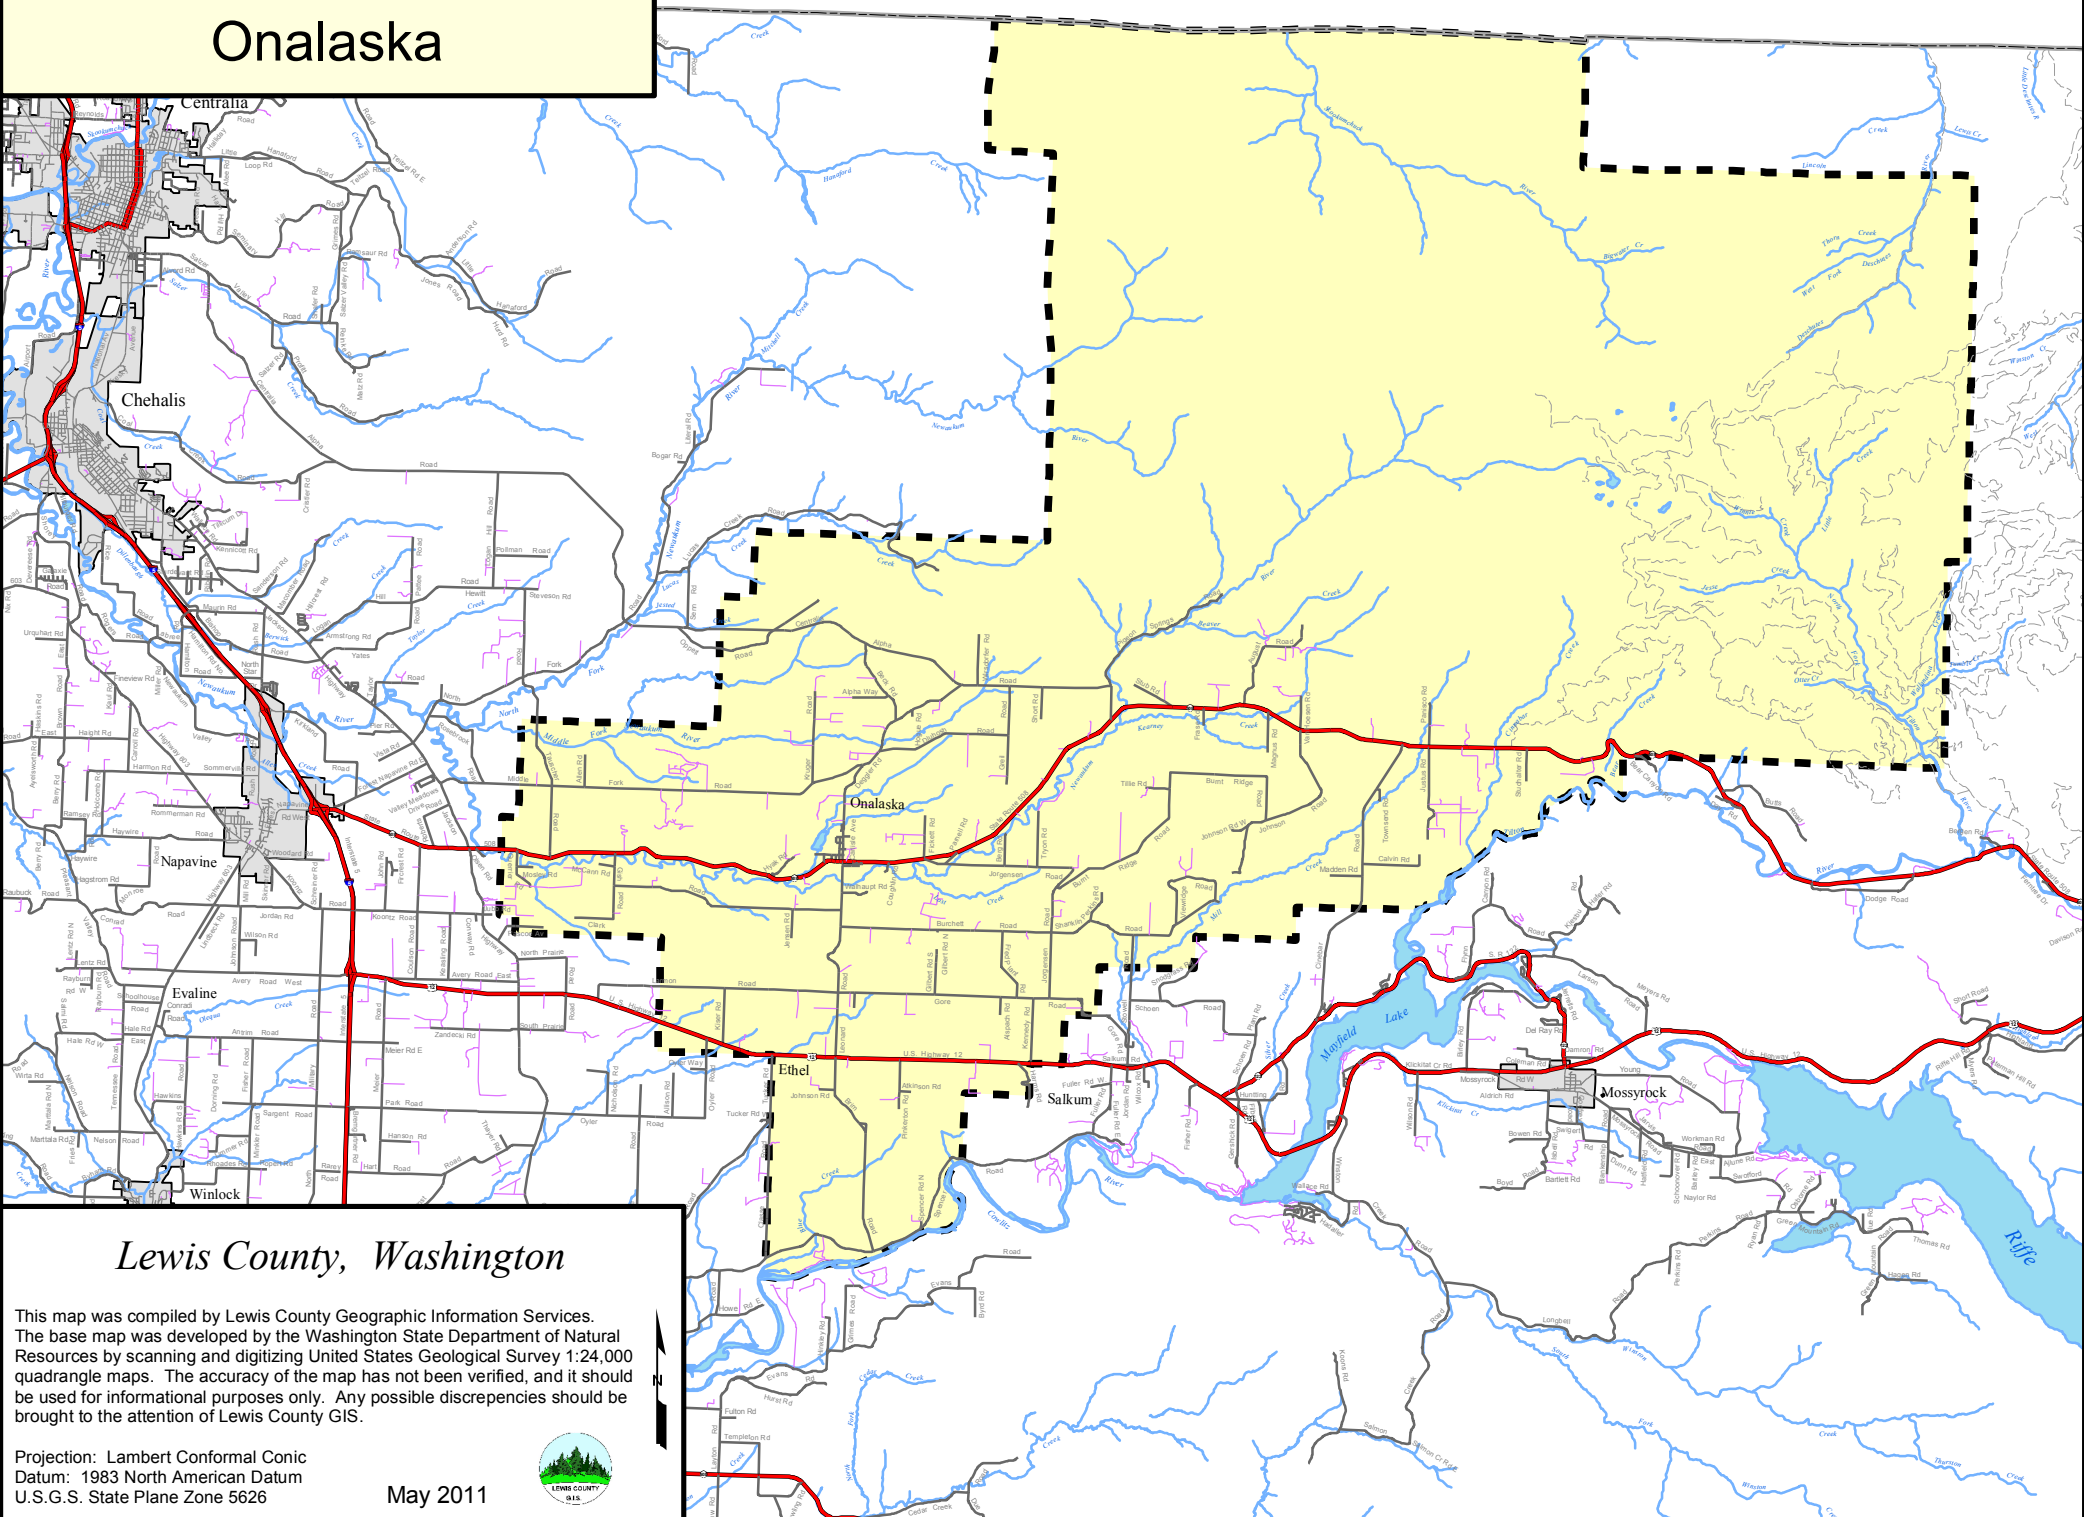

Lewis County School Districts Onalaska

Lewis County, Washington

This map was compiled by Lewis County Geographic Information Services. The base map was developed by the Washington State Department of Natural Resources by scanning and digitizing United States Geological Survey 1:24,000 quadrangle maps. The accuracy of the map has not been verified, and it should be used for informational purposes only. Any possible discrepancies should be brought to the attention of Lewis County GIS.

Projection: Lambert Conformal Conic
Datum: 1983 North American Datum
U.S.G.S. State Plane Zone 5626

May 2011