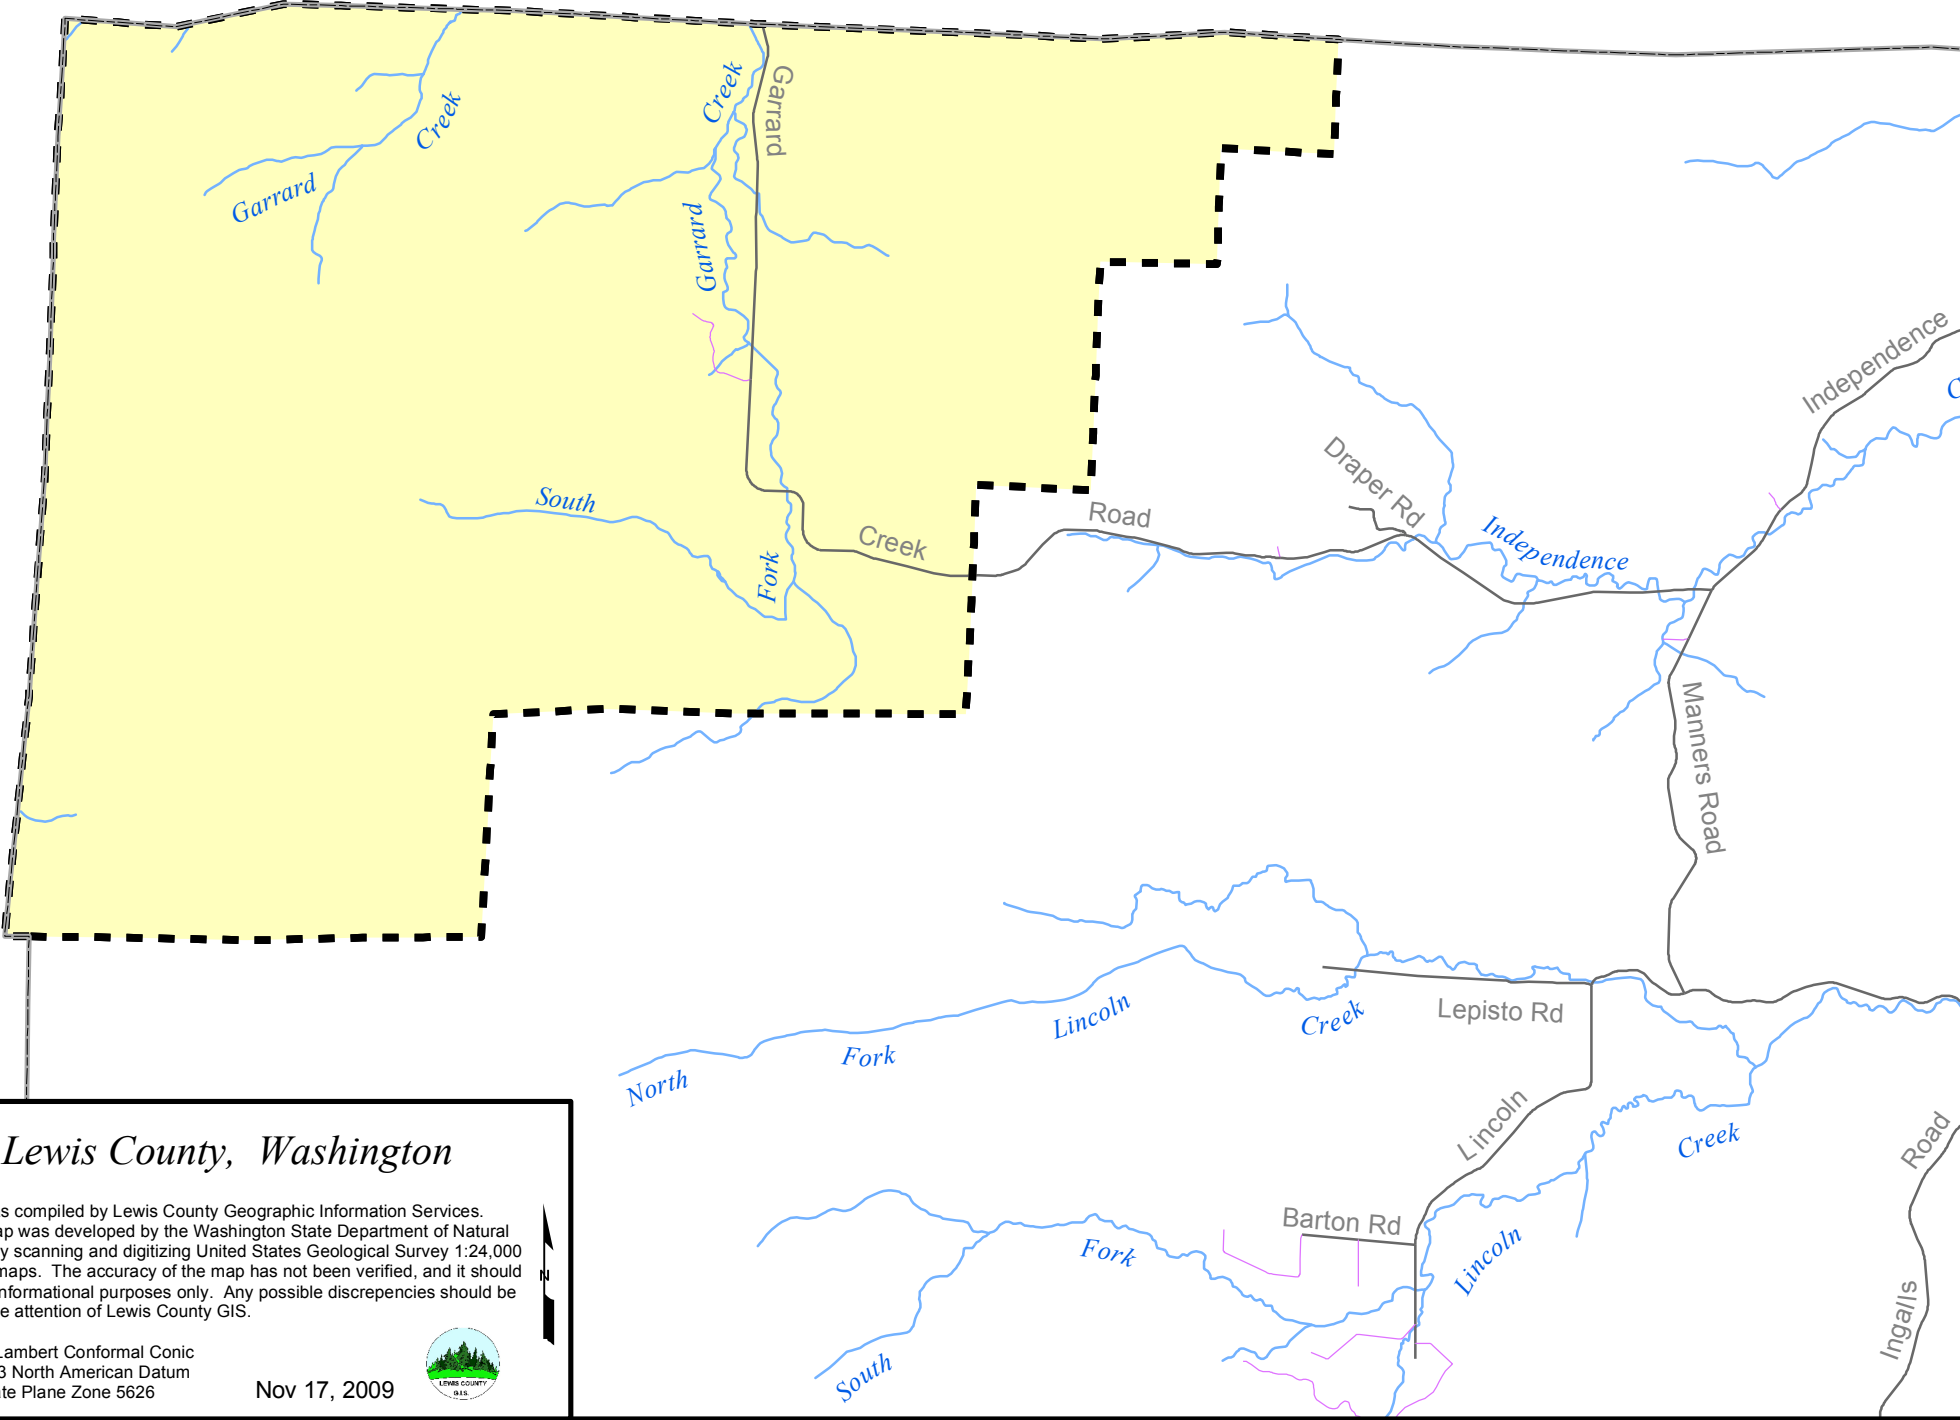

Lewis County School Districts Oakville

Lewis County, Washington

This map was compiled by Lewis County Geographic Information Services. The base map was developed by the Washington State Department of Natural Resources by scanning and digitizing United States Geological Survey 1:24,000 quadrangle maps. The accuracy of the map has not been verified, and it should be used for informational purposes only. Any possible discrepancies should be brought to the attention of Lewis County GIS.

Projection: Lambert Conformal Conic
Datum: 1983 North American Datum
U.S.G.S. State Plane Zone 5626
Nov 17, 2009