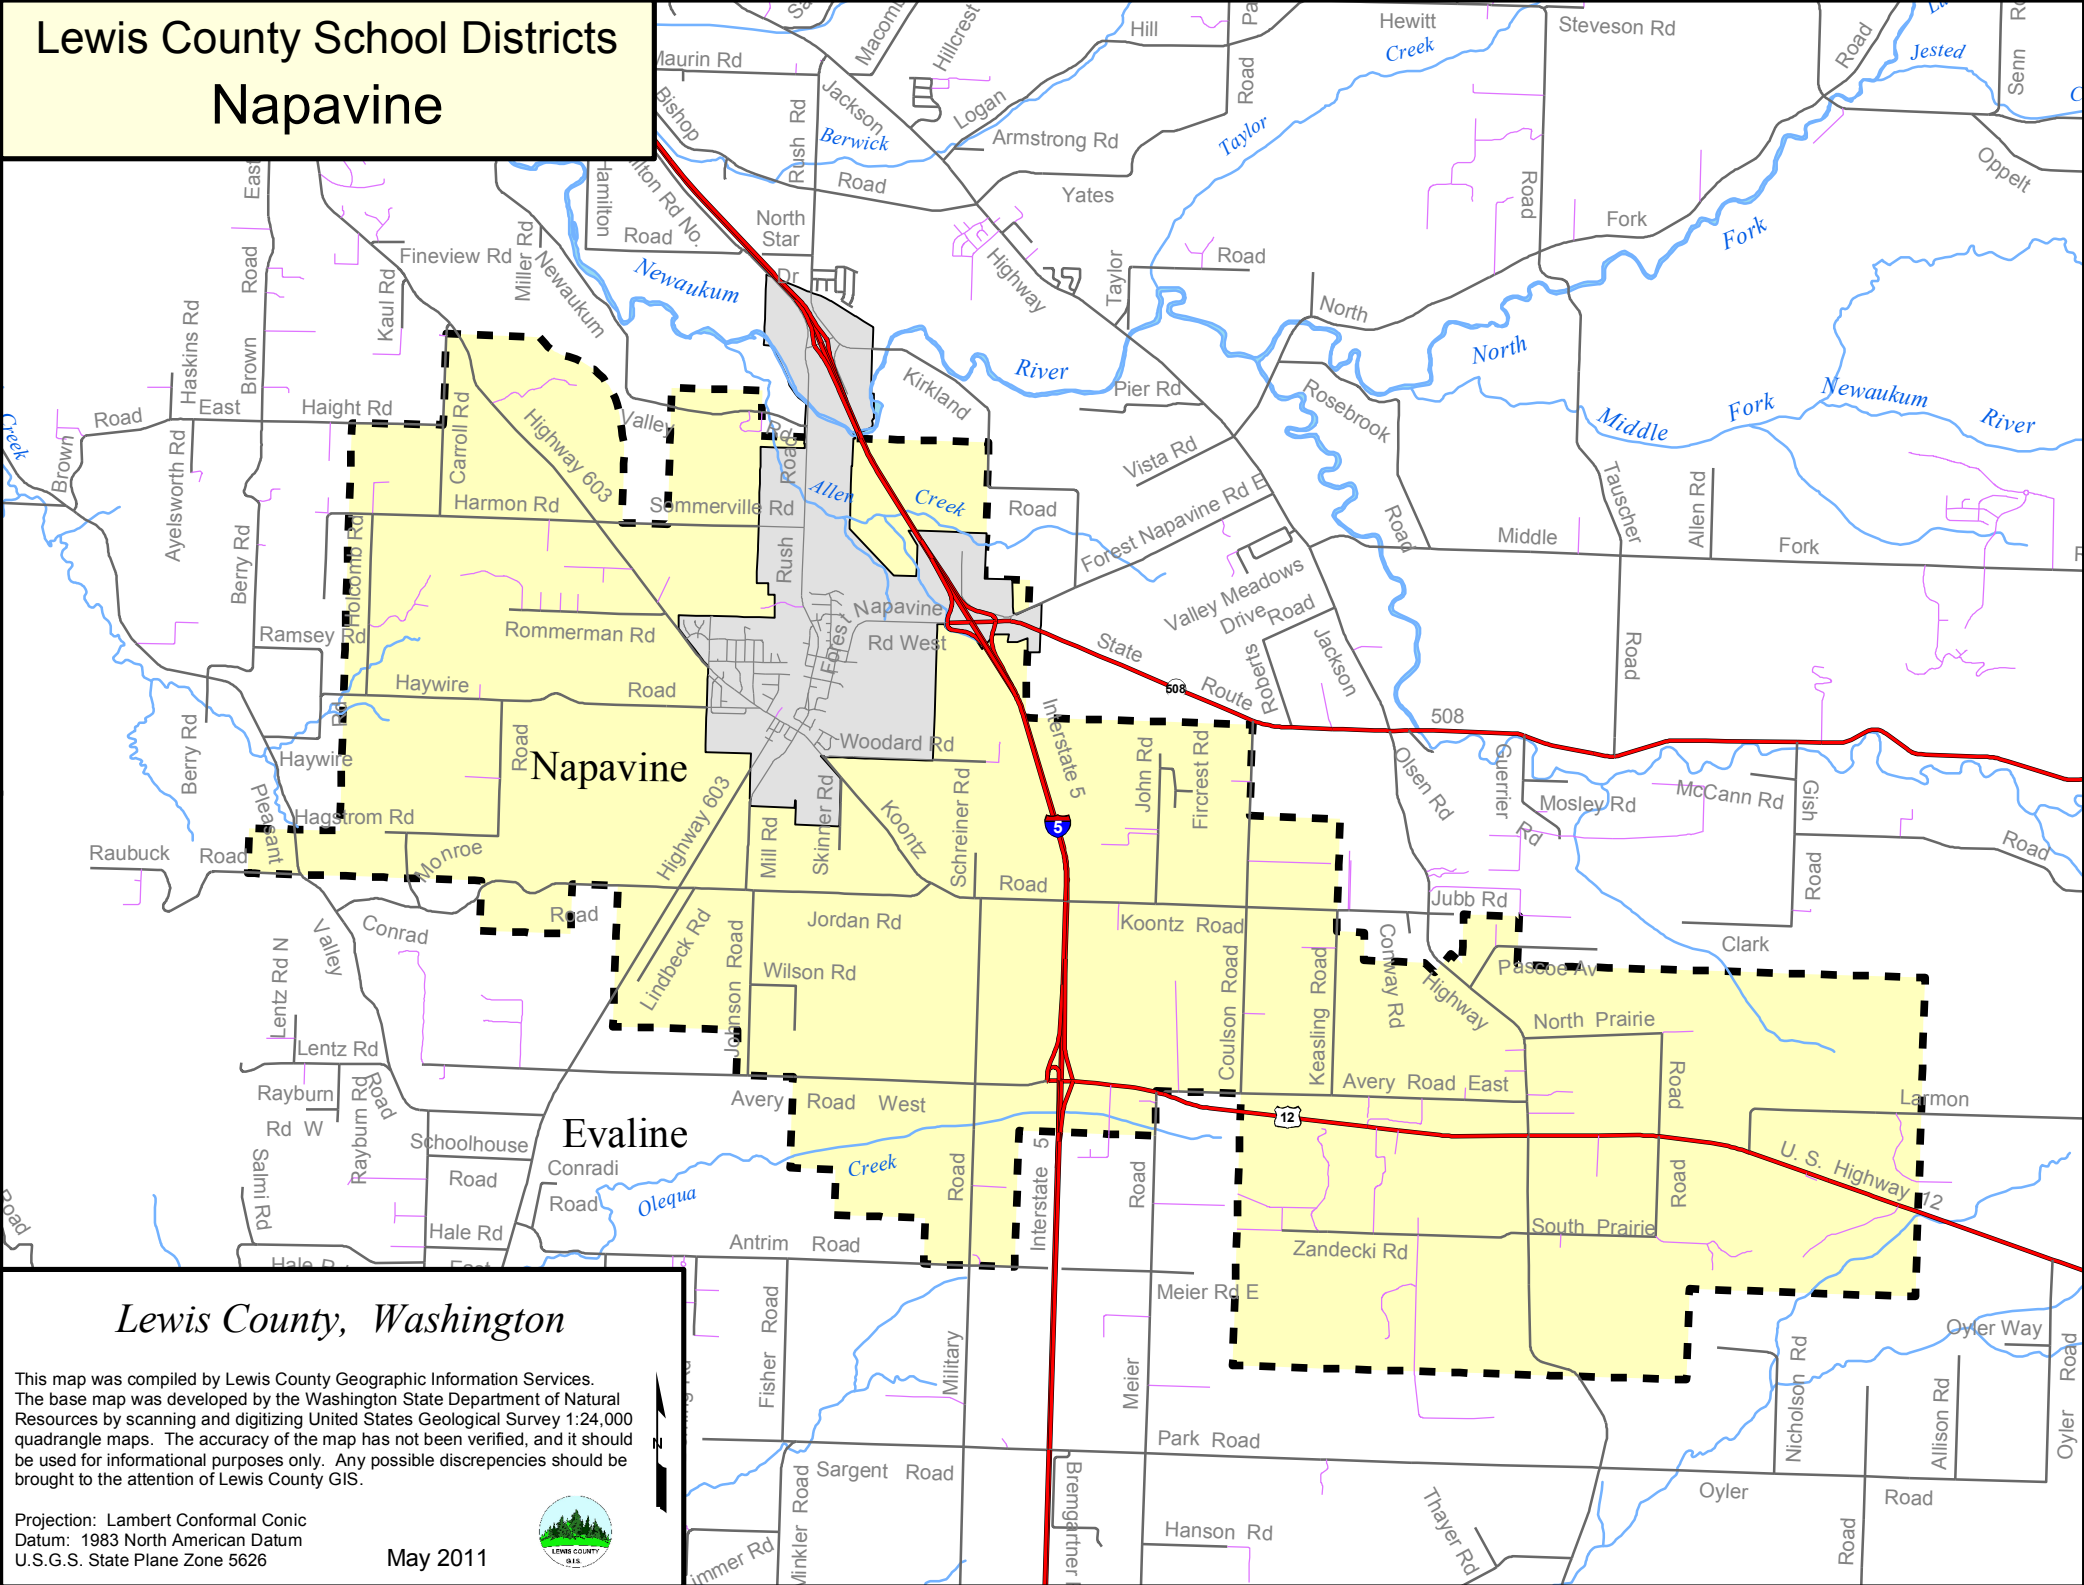

# Lewis County School Districts Napavine

## Lewis County, Washington

This map was compiled by Lewis County Geographic Information Services. The base map was developed by the Washington State Department of Natural Resources by scanning and digitizing United States Geological Survey 1:24,000 quadrangle maps. The accuracy of the map has not been verified, and it should be used for informational purposes only. Any possible discrepancies should be brought to the attention of Lewis County GIS.

Projection: Lambert Conformal Conic  
Datum: 1983 North American Datum  
U.S.G.S. State Plane Zone 5626

May 2011