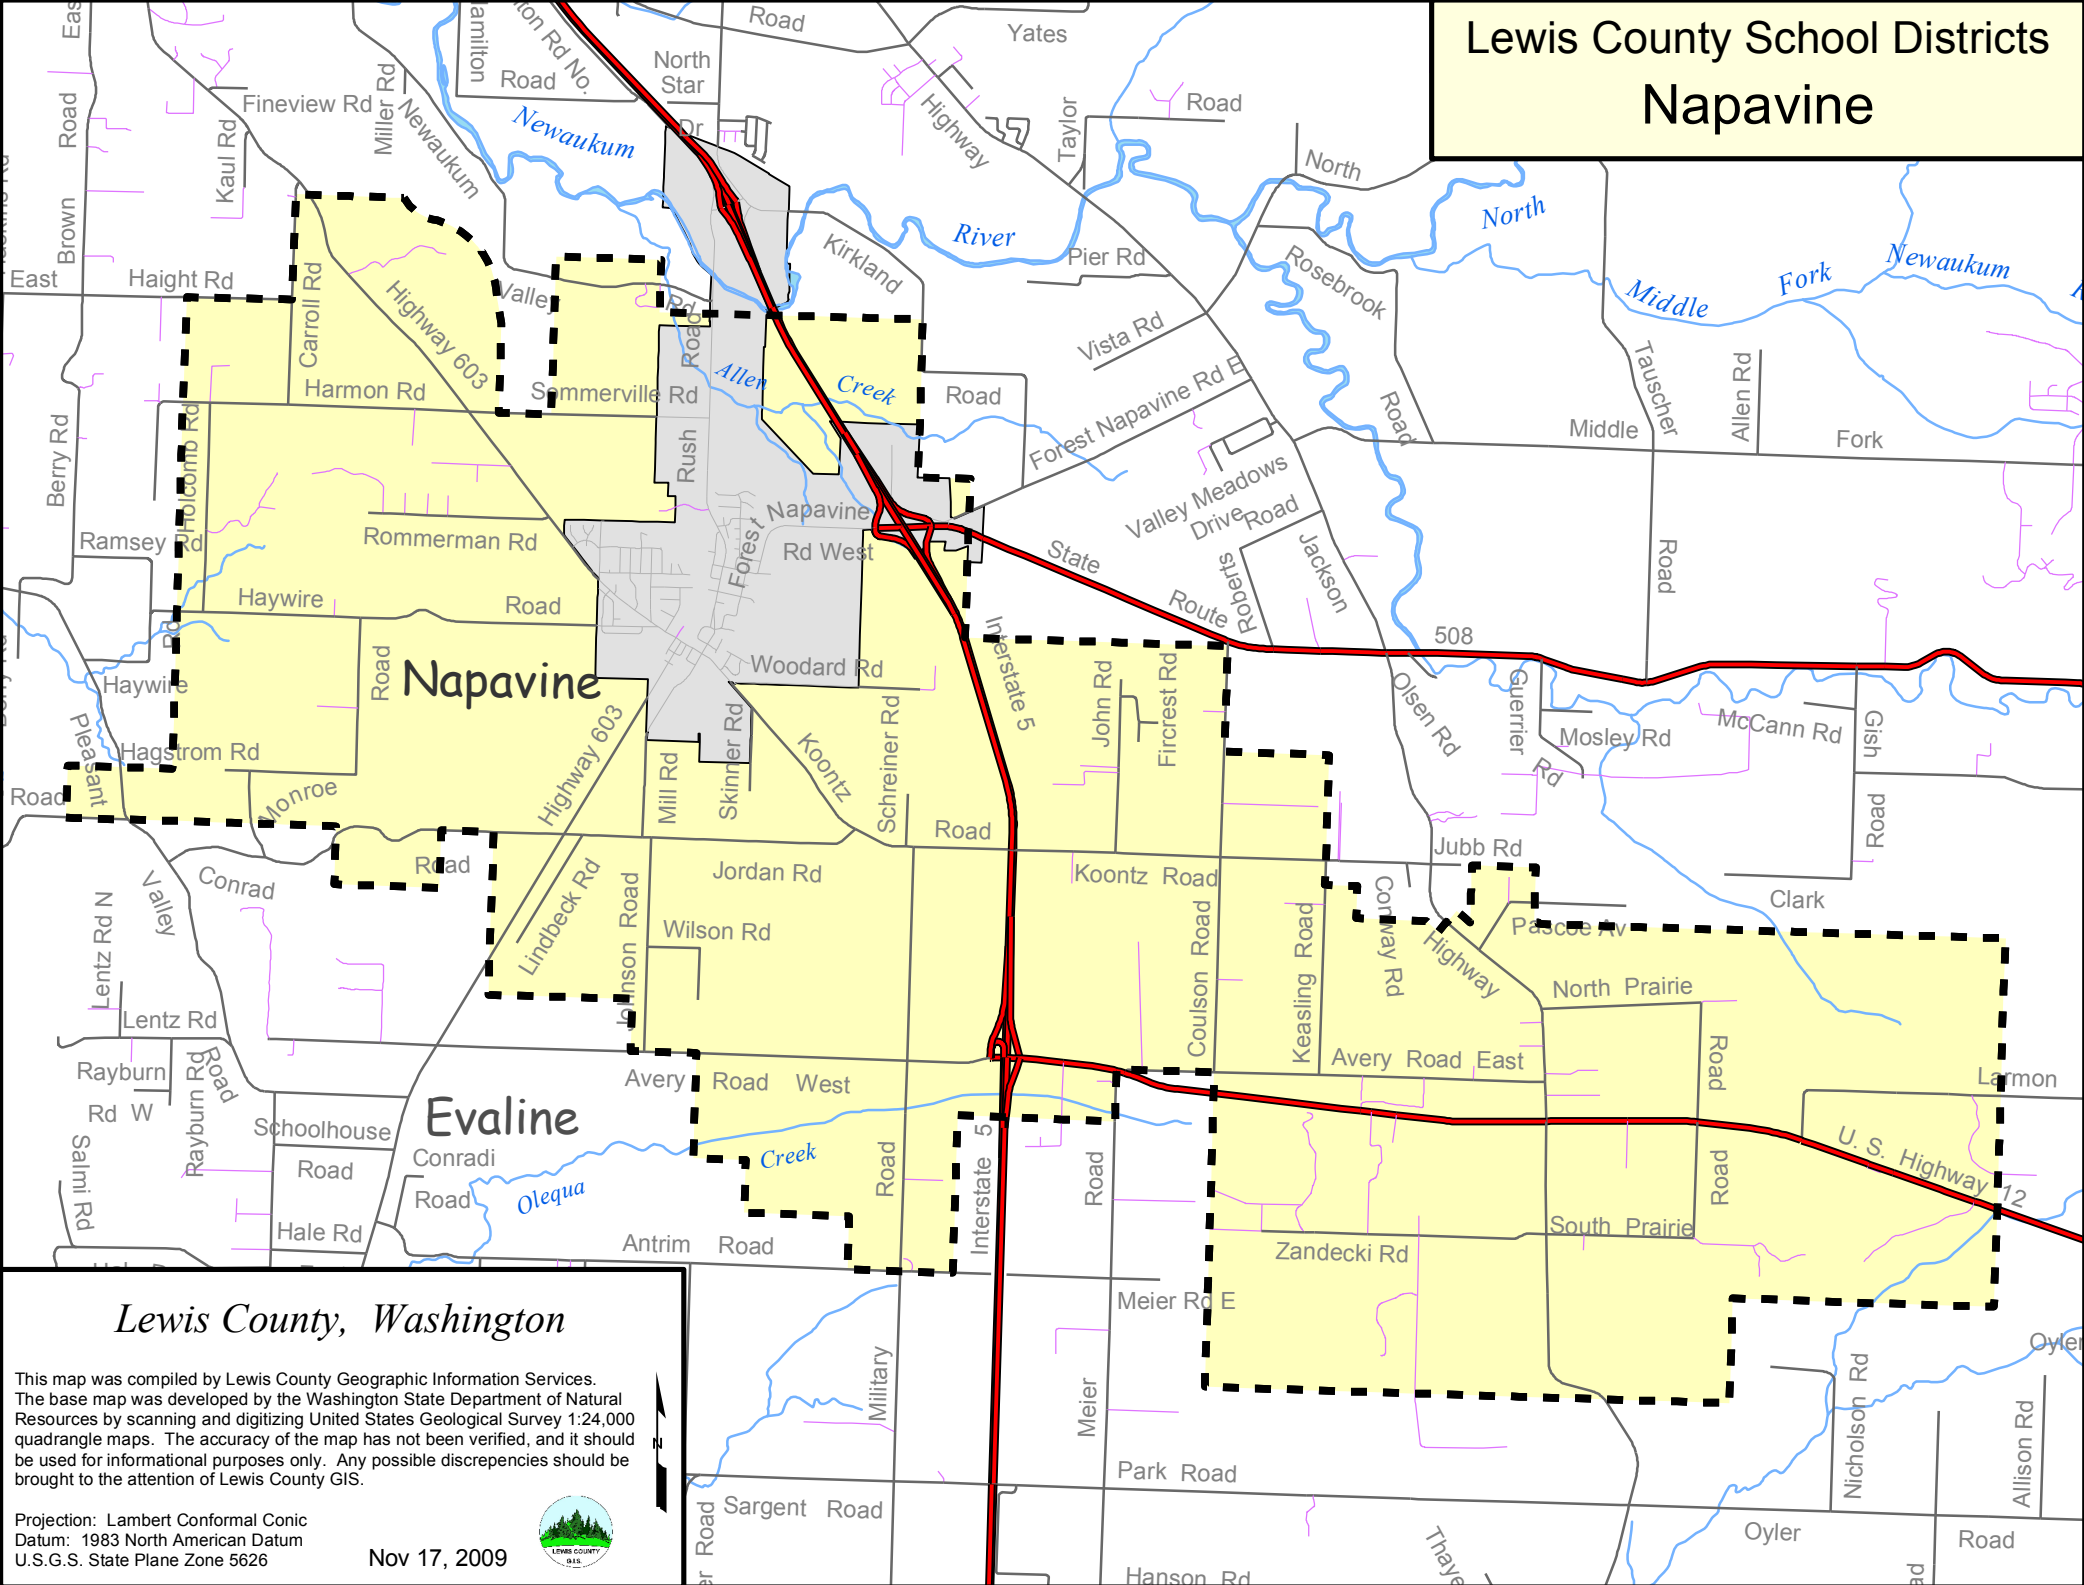

# Lewis County School Districts Napavine

## Lewis County, Washington

This map was compiled by Lewis County Geographic Information Services. The base map was developed by the Washington State Department of Natural Resources by scanning and digitizing United States Geological Survey 1:24,000 quadrangle maps. The accuracy of the map has not been verified, and it should be used for informational purposes only. Any possible discrepancies should be brought to the attention of Lewis County GIS.

Projection: Lambert Conformal Conic  
Datum: 1983 North American Datum  
U.S.G.S. State Plane Zone 5626  
Nov 17, 2009