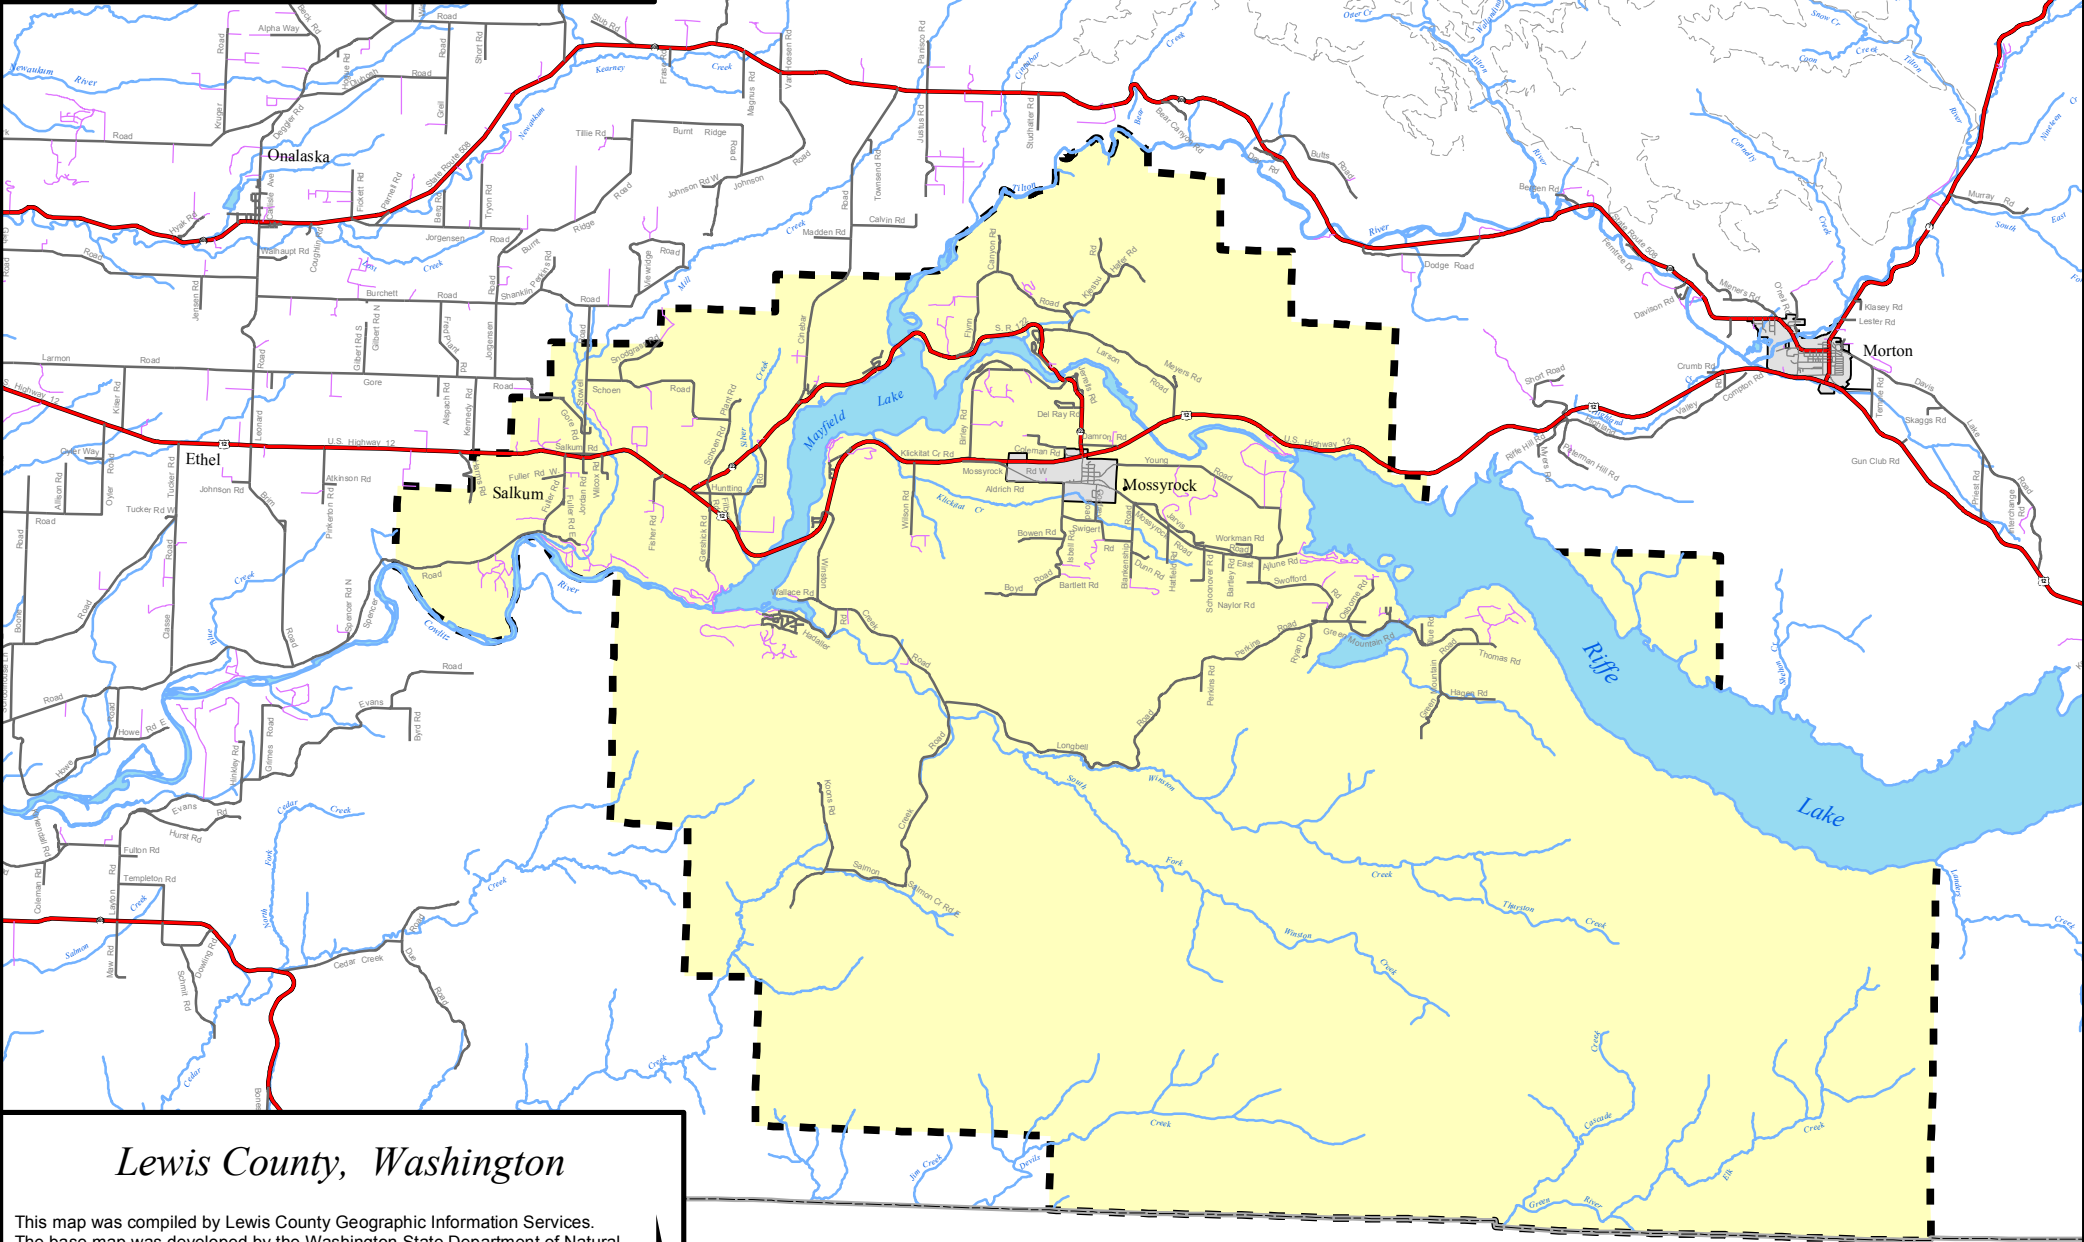

Lewis County School Districts Mossyrock

Lewis County, Washington

This map was compiled by Lewis County Geographic Information Services. The base map was developed by the Washington State Department of Natural Resources by scanning and digitizing United States Geological Survey 1:24,000 quadrangle maps. The accuracy of the map has not been verified, and it should be used for informational purposes only. Any possible discrepancies should be brought to the attention of Lewis County GIS.

Projection: Lambert Conformal Conic
Datum: 1983 North American Datum
U.S.G.S. State Plane Zone 5626

May 2011