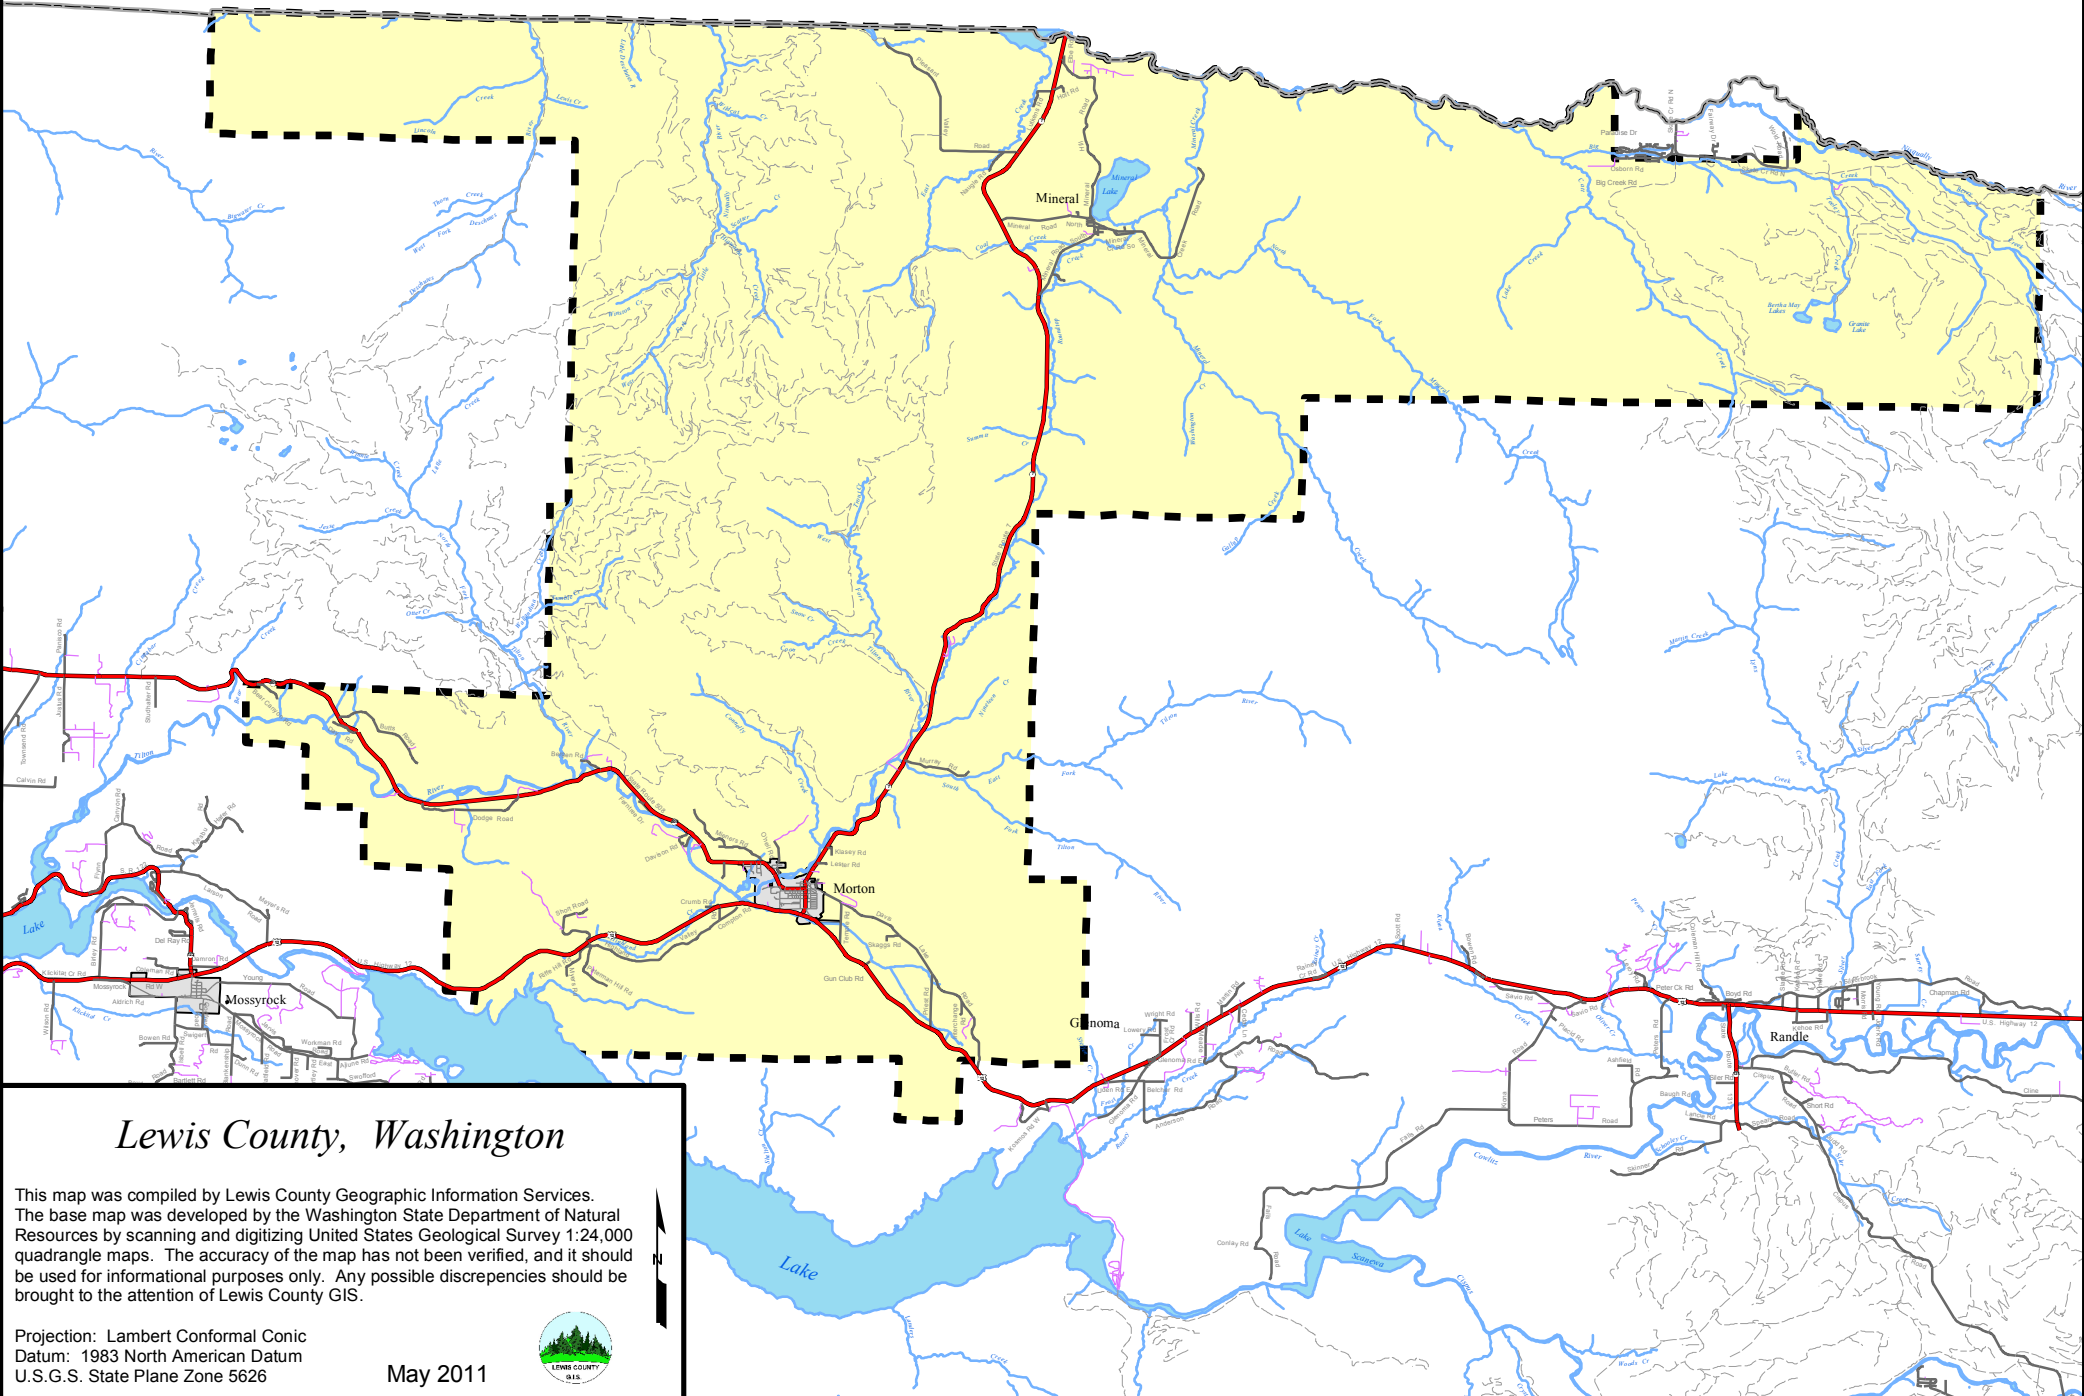

Lewis County School Districts Morton

Lewis County, Washington

This map was compiled by Lewis County Geographic Information Services. The base map was developed by the Washington State Department of Natural Resources by scanning and digitizing United States Geological Survey 1:24,000 quadrangle maps. The accuracy of the map has not been verified, and it should be used for informational purposes only. Any possible discrepancies should be brought to the attention of Lewis County GIS.

Projection: Lambert Conformal Conic
Datum: 1983 North American Datum
U.S.G.S. State Plane Zone 5626

May 2011