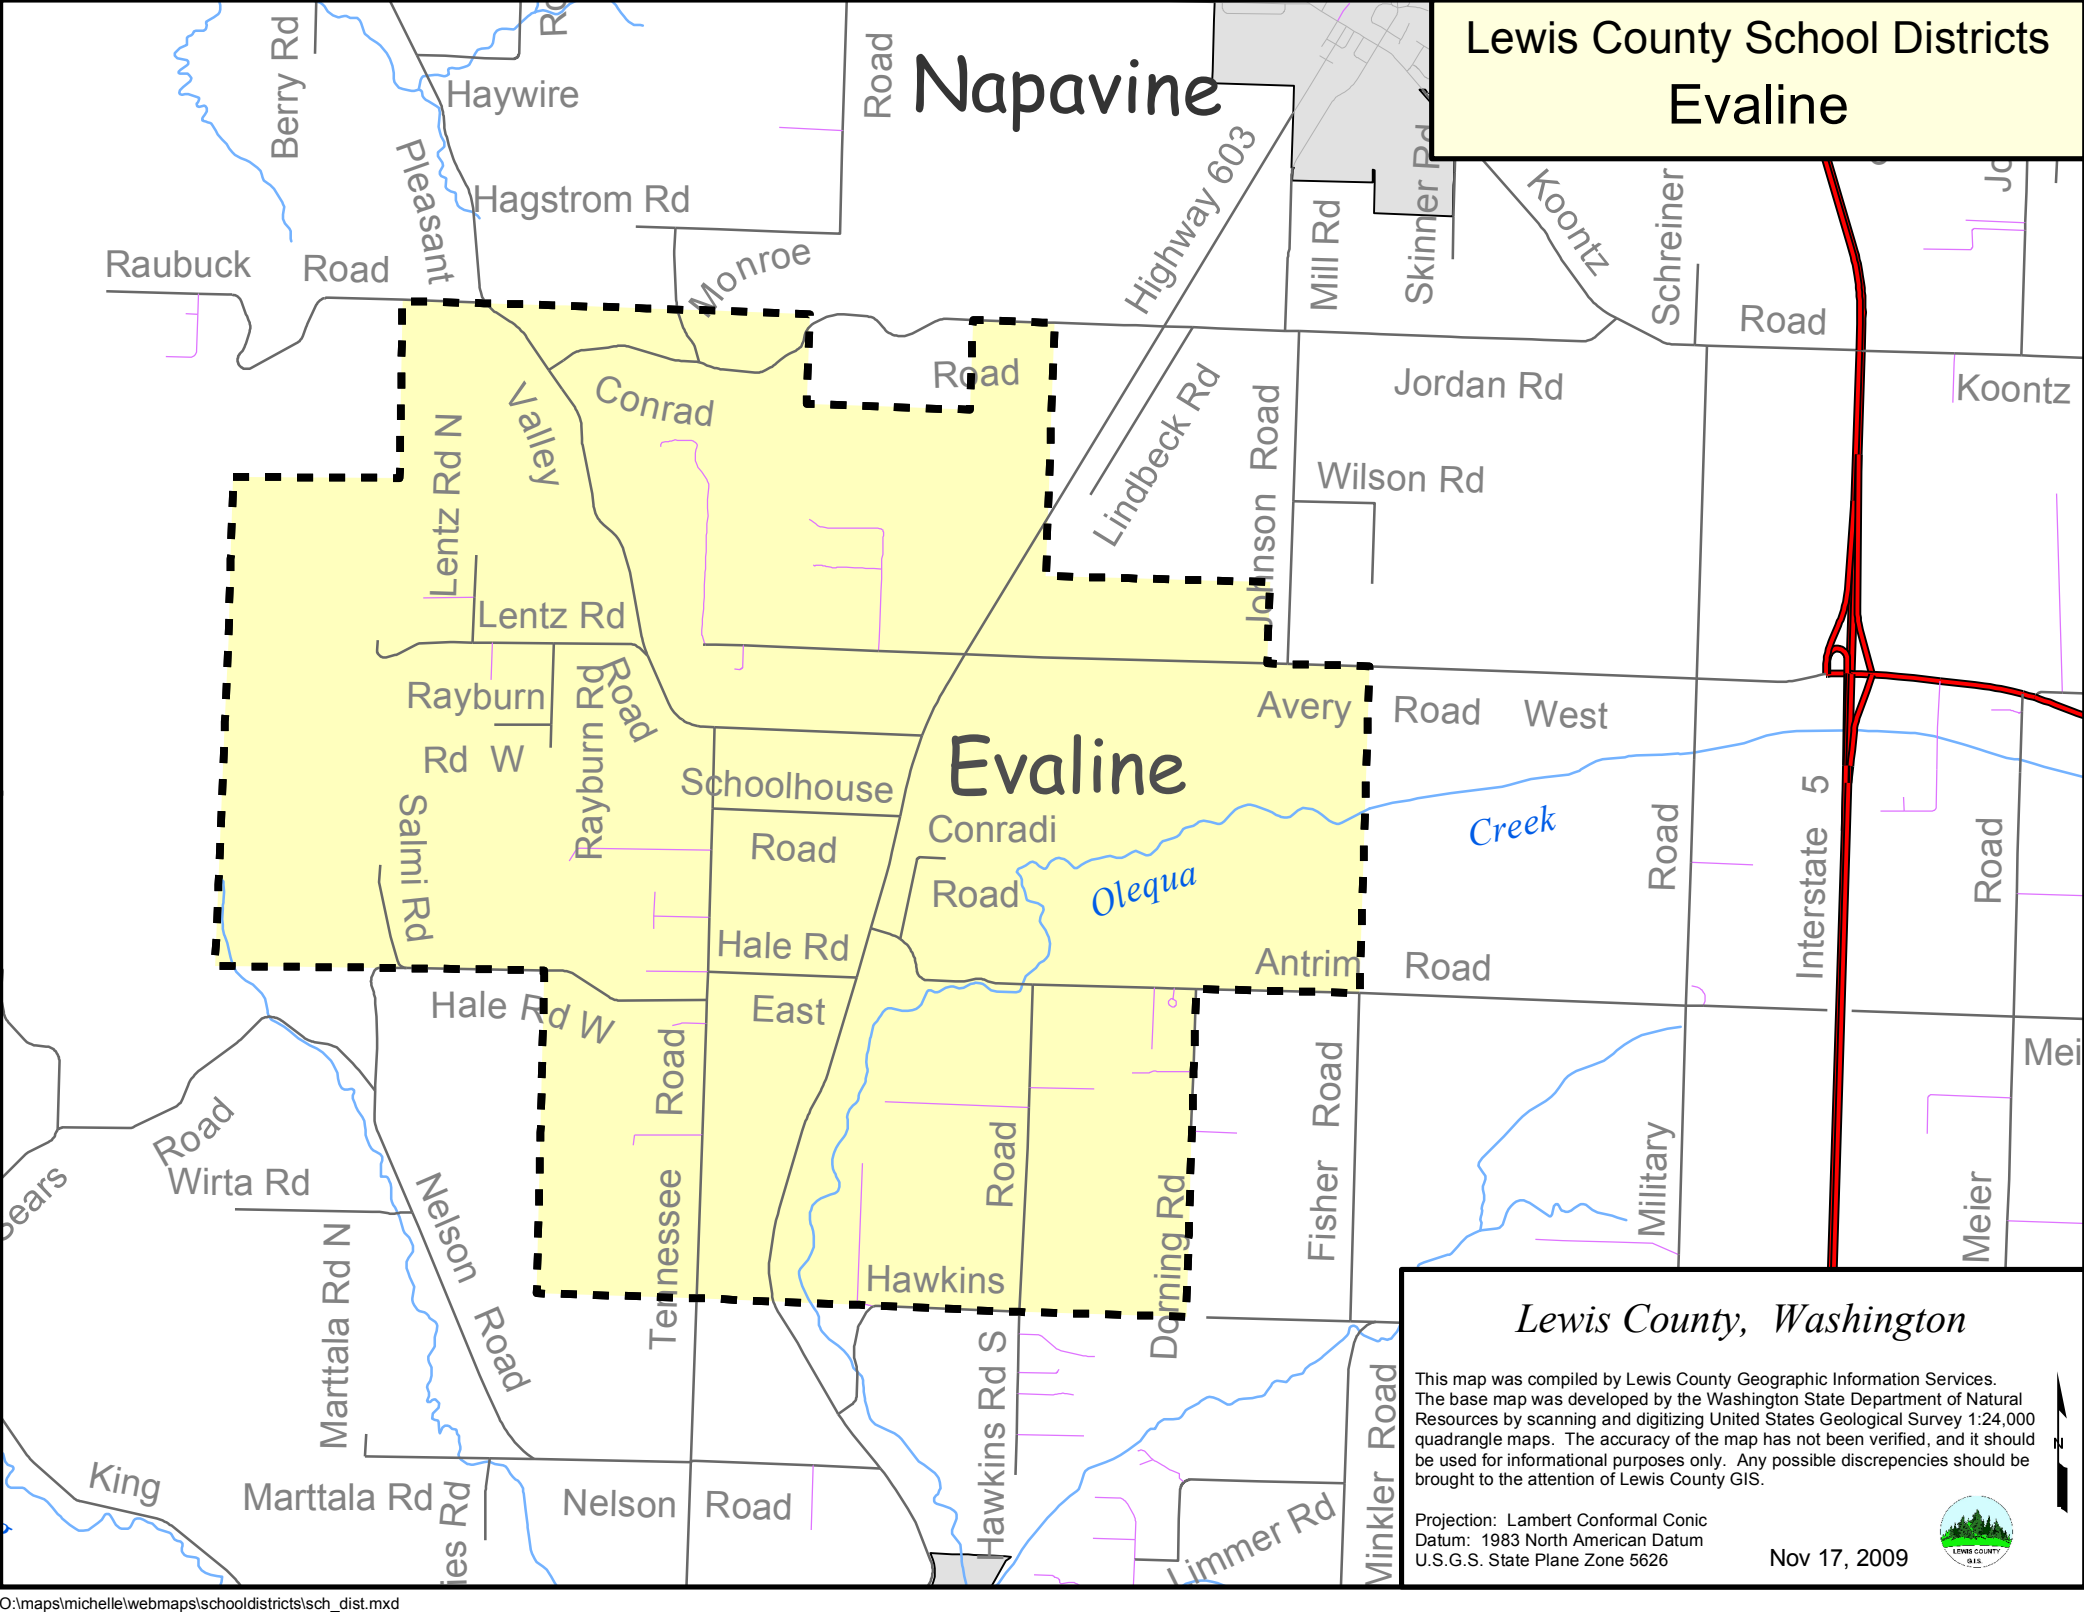

Lewis County School Districts Evaline

Napavine

Evaline

Lewis County, Washington

This map was compiled by Lewis County Geographic Information Services. The base map was developed by the Washington State Department of Natural Resources by scanning and digitizing United States Geological Survey 1:24,000 quadrangle maps. The accuracy of the map has not been verified, and it should be used for informational purposes only. Any possible discrepancies should be brought to the attention of Lewis County GIS.

Projection: Lambert Conformal Conic
Datum: 1983 North American Datum
U.S.G.S. State Plane Zone 5626

Nov 17, 2009