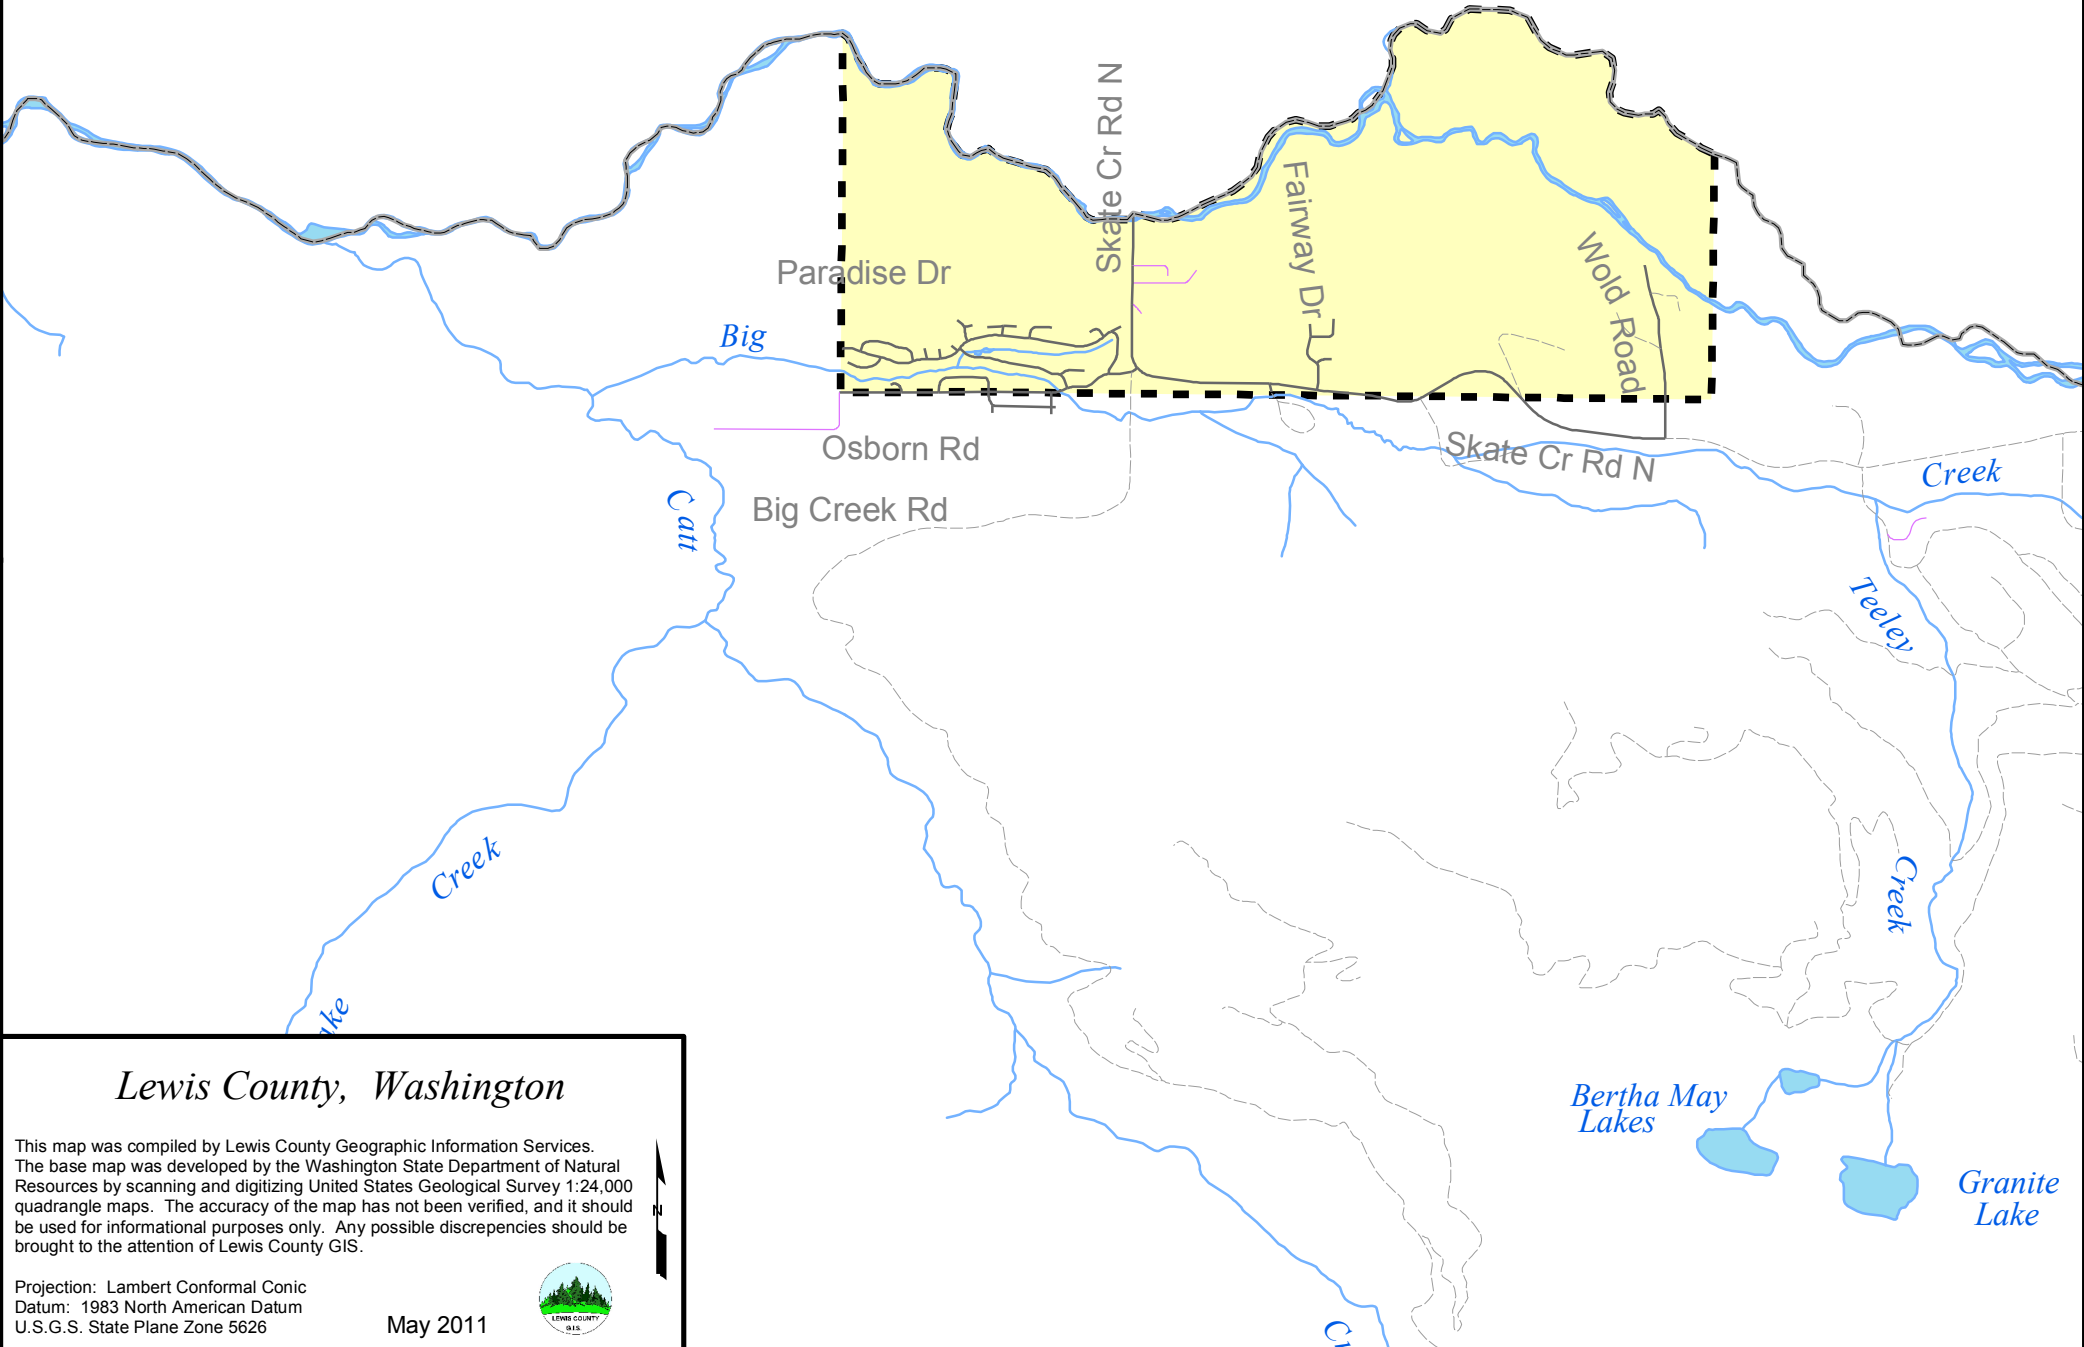

Lewis County School Districts Eatonville

Lewis County, Washington

This map was compiled by Lewis County Geographic Information Services. The base map was developed by the Washington State Department of Natural Resources by scanning and digitizing United States Geological Survey 1:24,000 quadrangle maps. The accuracy of the map has not been verified, and it should be used for informational purposes only. Any possible discrepancies should be brought to the attention of Lewis County GIS.

Projection: Lambert Conformal Conic
Datum: 1983 North American Datum
U.S.G.S. State Plane Zone 5626

May 2011