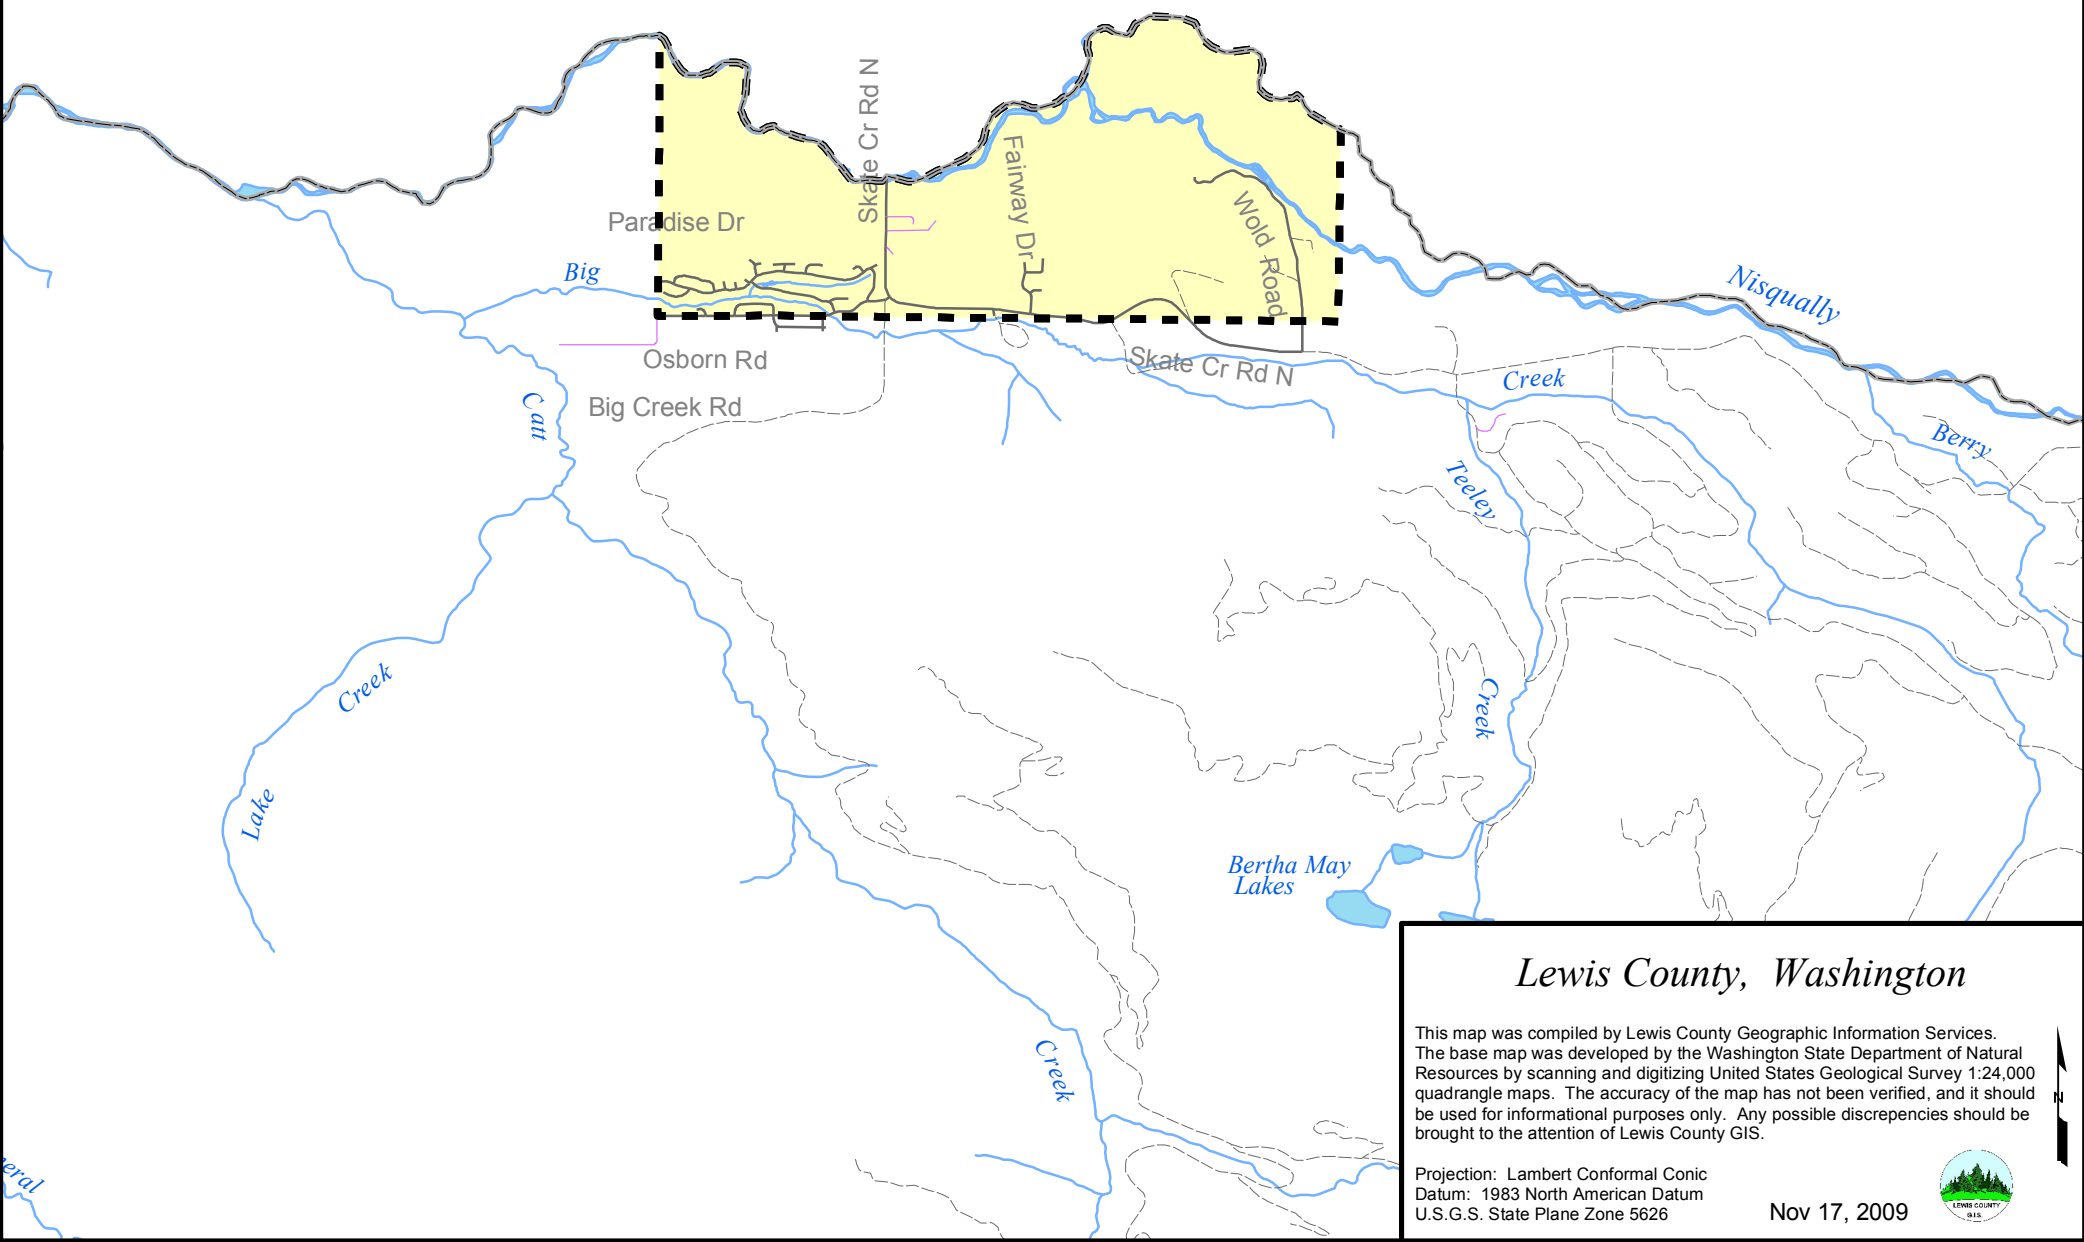

# Lewis County School Districts Eatonville

## Lewis County, Washington

This map was compiled by Lewis County Geographic Information Services. The base map was developed by the Washington State Department of Natural Resources by scanning and digitizing United States Geological Survey 1:24,000 quadrangle maps. The accuracy of the map has not been verified, and it should be used for informational purposes only. Any possible discrepancies should be brought to the attention of Lewis County GIS.

Projection: Lambert Conformal Conic  
Datum: 1983 North American Datum  
U.S.G.S. State Plane Zone 5626

Nov 17, 2009