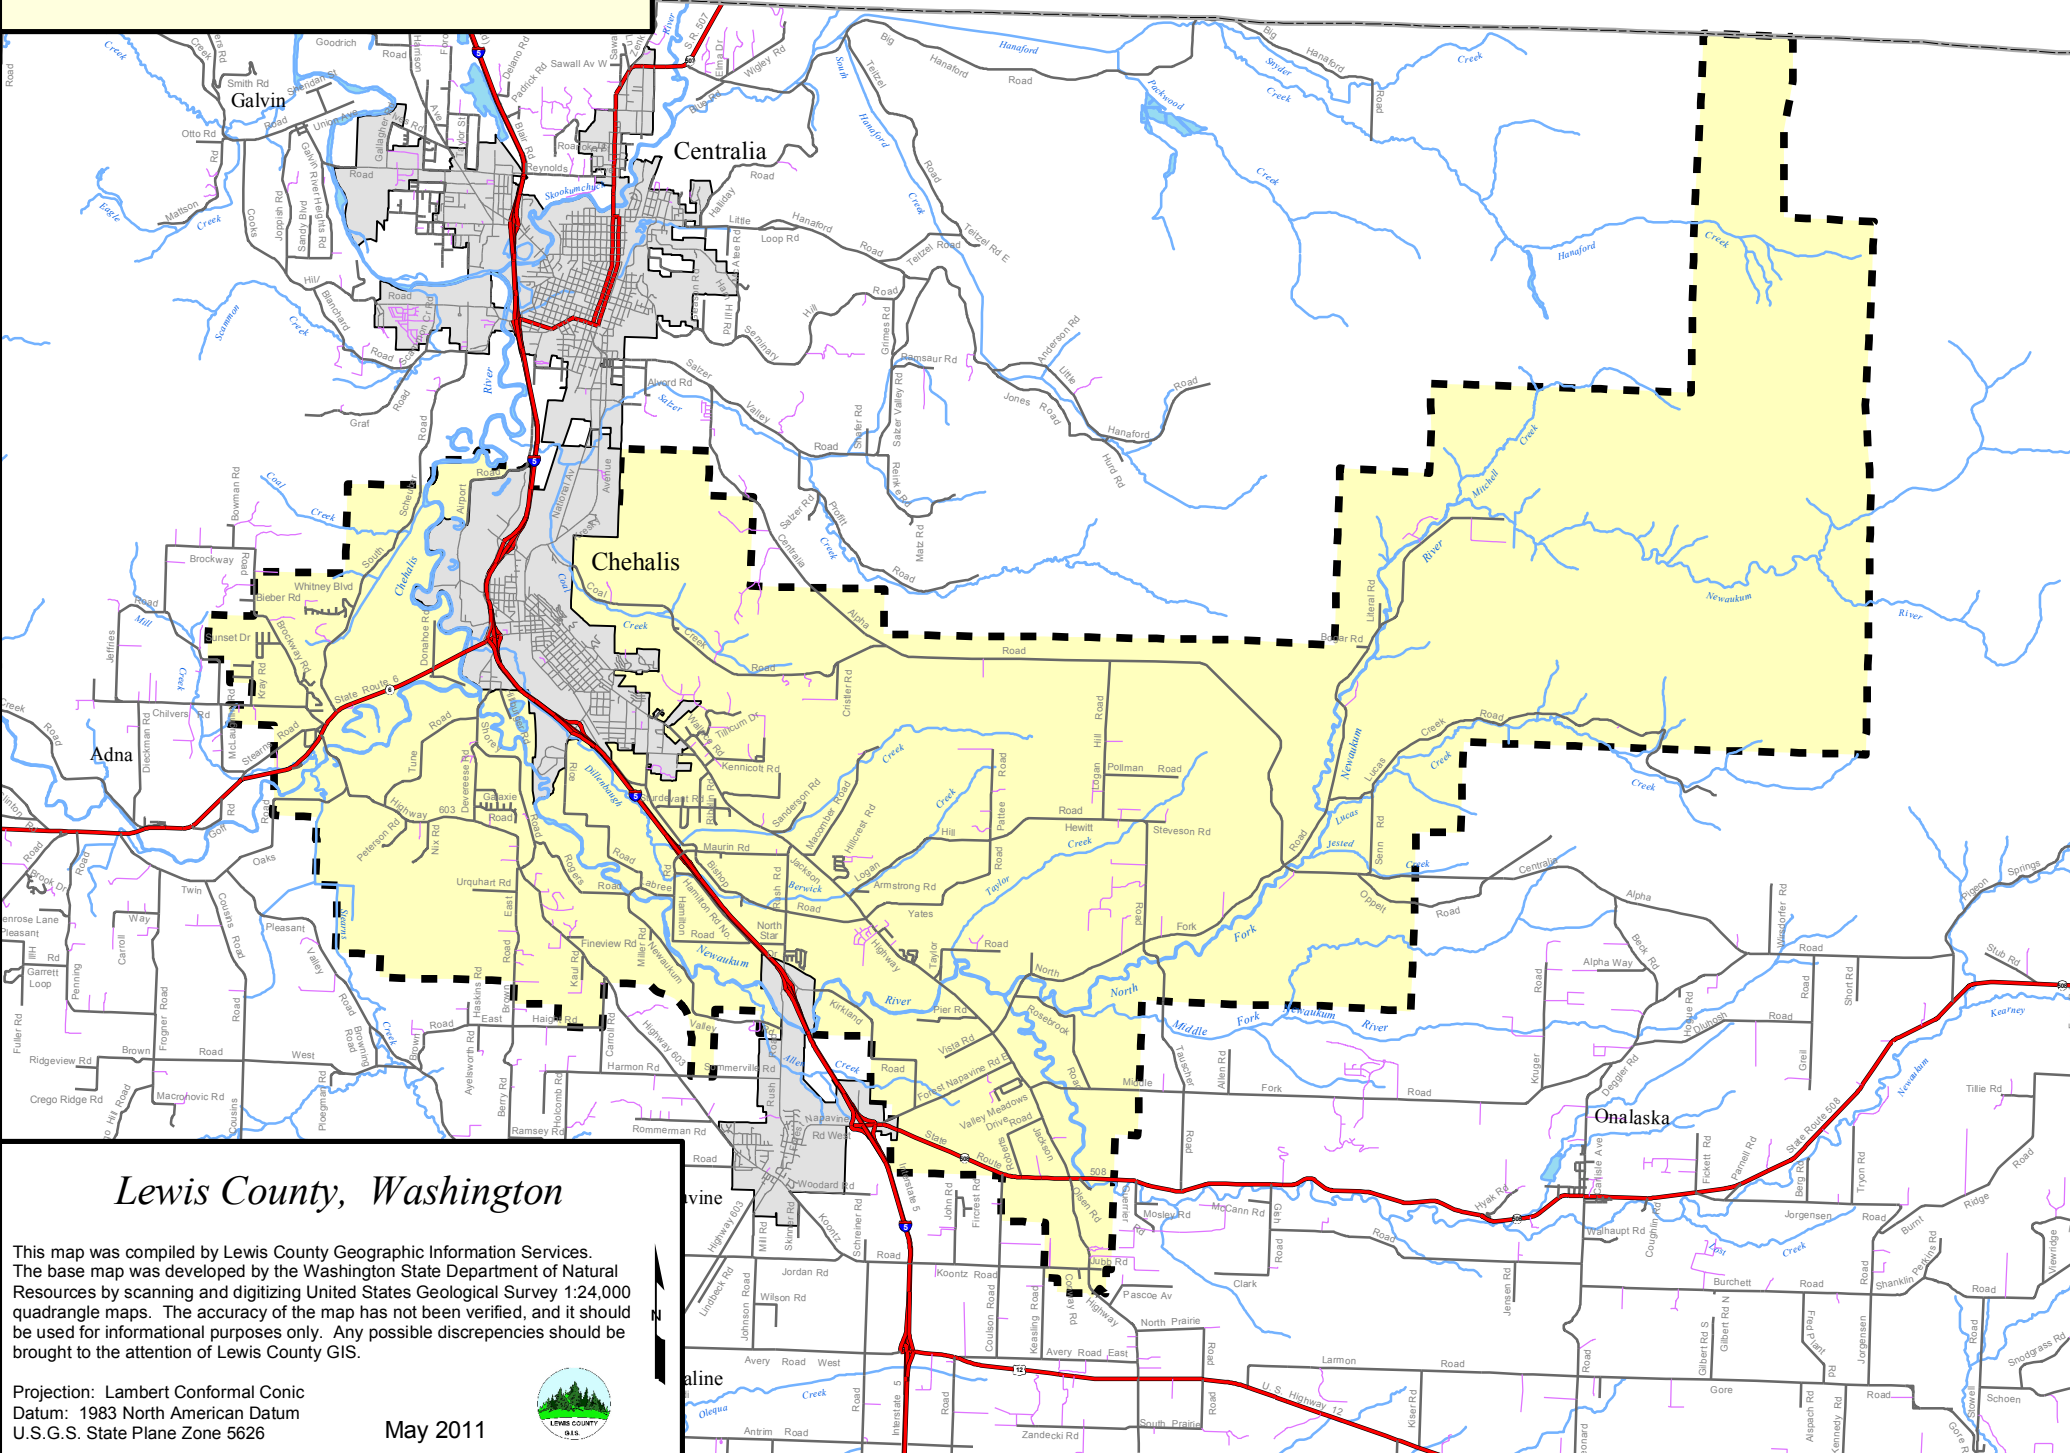

# Lewis County School Districts Chehalis

## Lewis County, Washington

This map was compiled by Lewis County Geographic Information Services. The base map was developed by the Washington State Department of Natural Resources by scanning and digitizing United States Geological Survey 1:24,000 quadrangle maps. The accuracy of the map has not been verified, and it should be used for informational purposes only. Any possible discrepancies should be brought to the attention of Lewis County GIS.

Projection: Lambert Conformal Conic  
Datum: 1983 North American Datum  
U.S.G.S. State Plane Zone 5626

May 2011