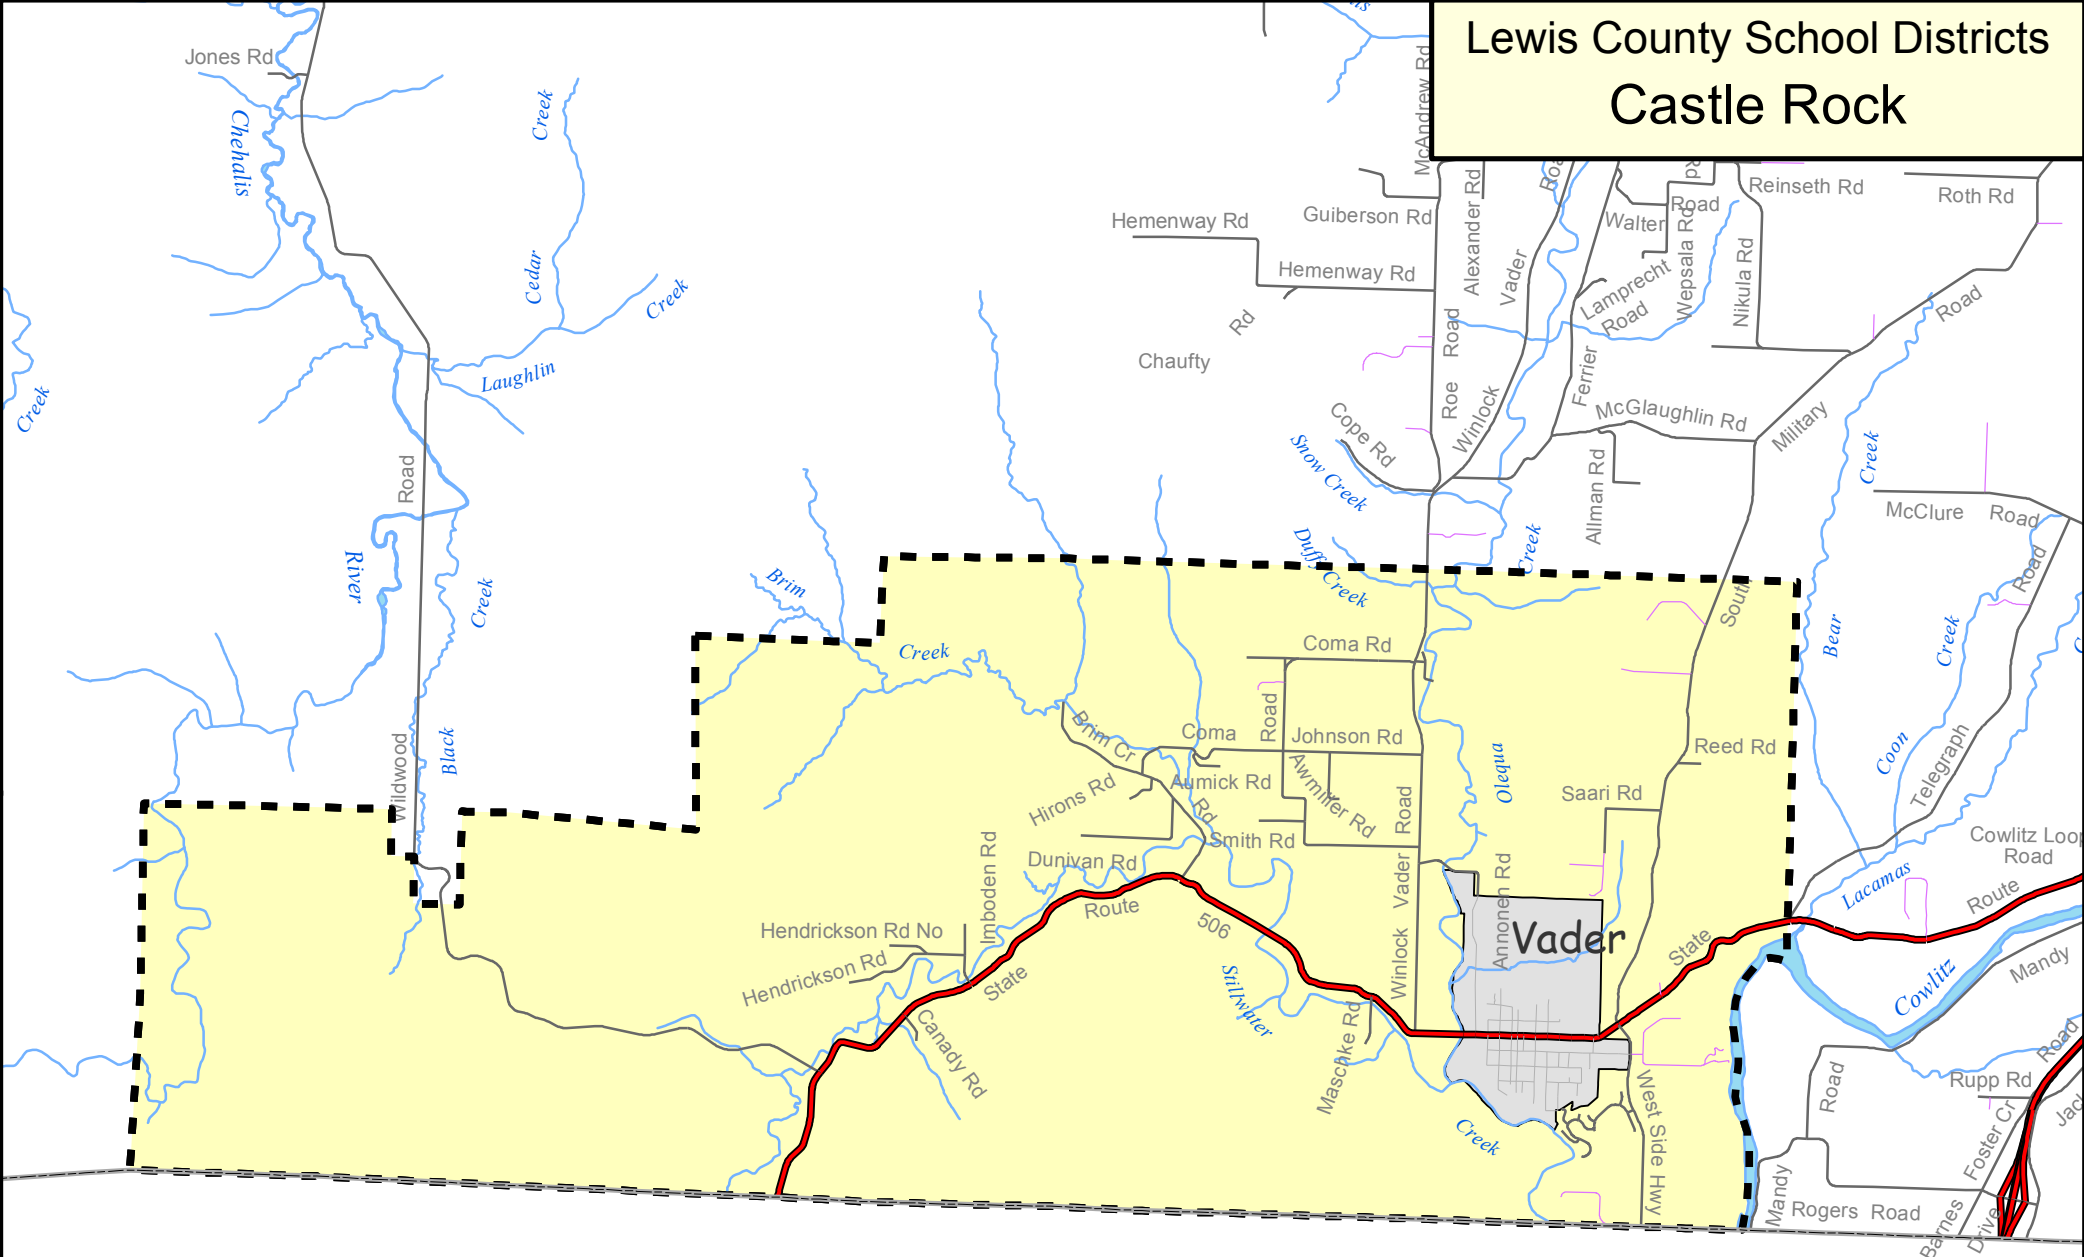

Lewis County School Districts Castle Rock

Lewis County, Washington

This map was compiled by Lewis County Geographic Information Services. The base map was developed by the Washington State Department of Natural Resources by scanning and digitizing United States Geological Survey 1:24,000 quadrangle maps. The accuracy of the map has not been verified, and it should be used for informational purposes only. Any possible discrepancies should be brought to the attention of Lewis County GIS.

Projection: Lambert Conformal Conic
 Datum: 1983 North American Datum
 U.S.G.S. State Plane Zone 5626

Nov 17, 2009