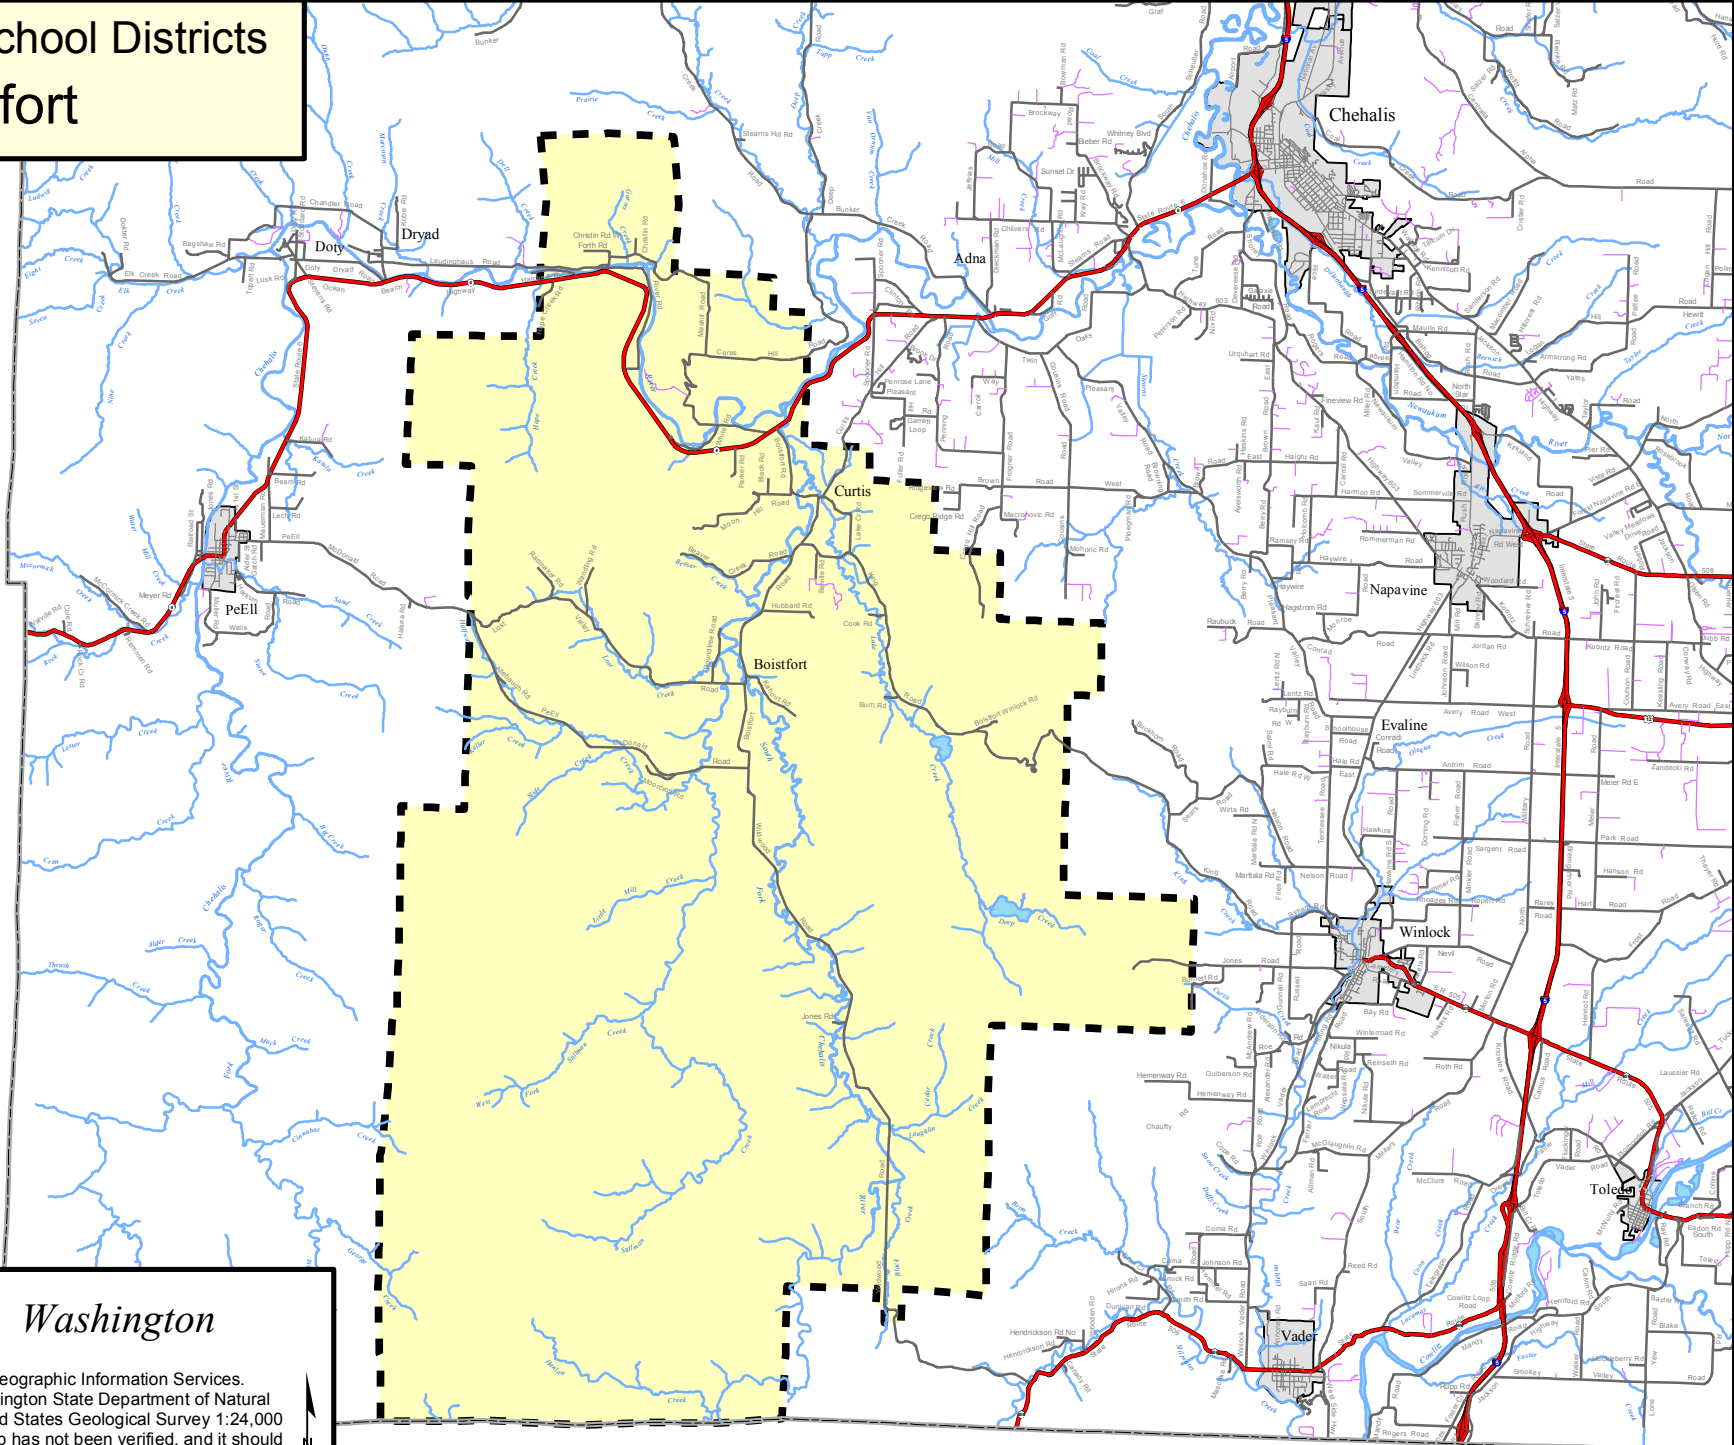

Lewis County School Districts Boistfort

Lewis County, Washington

This map was compiled by Lewis County Geographic Information Services. The base map was developed by the Washington State Department of Natural Resources by scanning and digitizing United States Geological Survey 1:24,000 quadrangle maps. The accuracy of the map has not been verified, and it should be used for informational purposes only. Any possible discrepancies should be brought to the attention of Lewis County GIS.

Projection: Lambert Conformal Conic
Datum: 1983 North American Datum
U.S.G.S. State Plane Zone 5626

May 2011