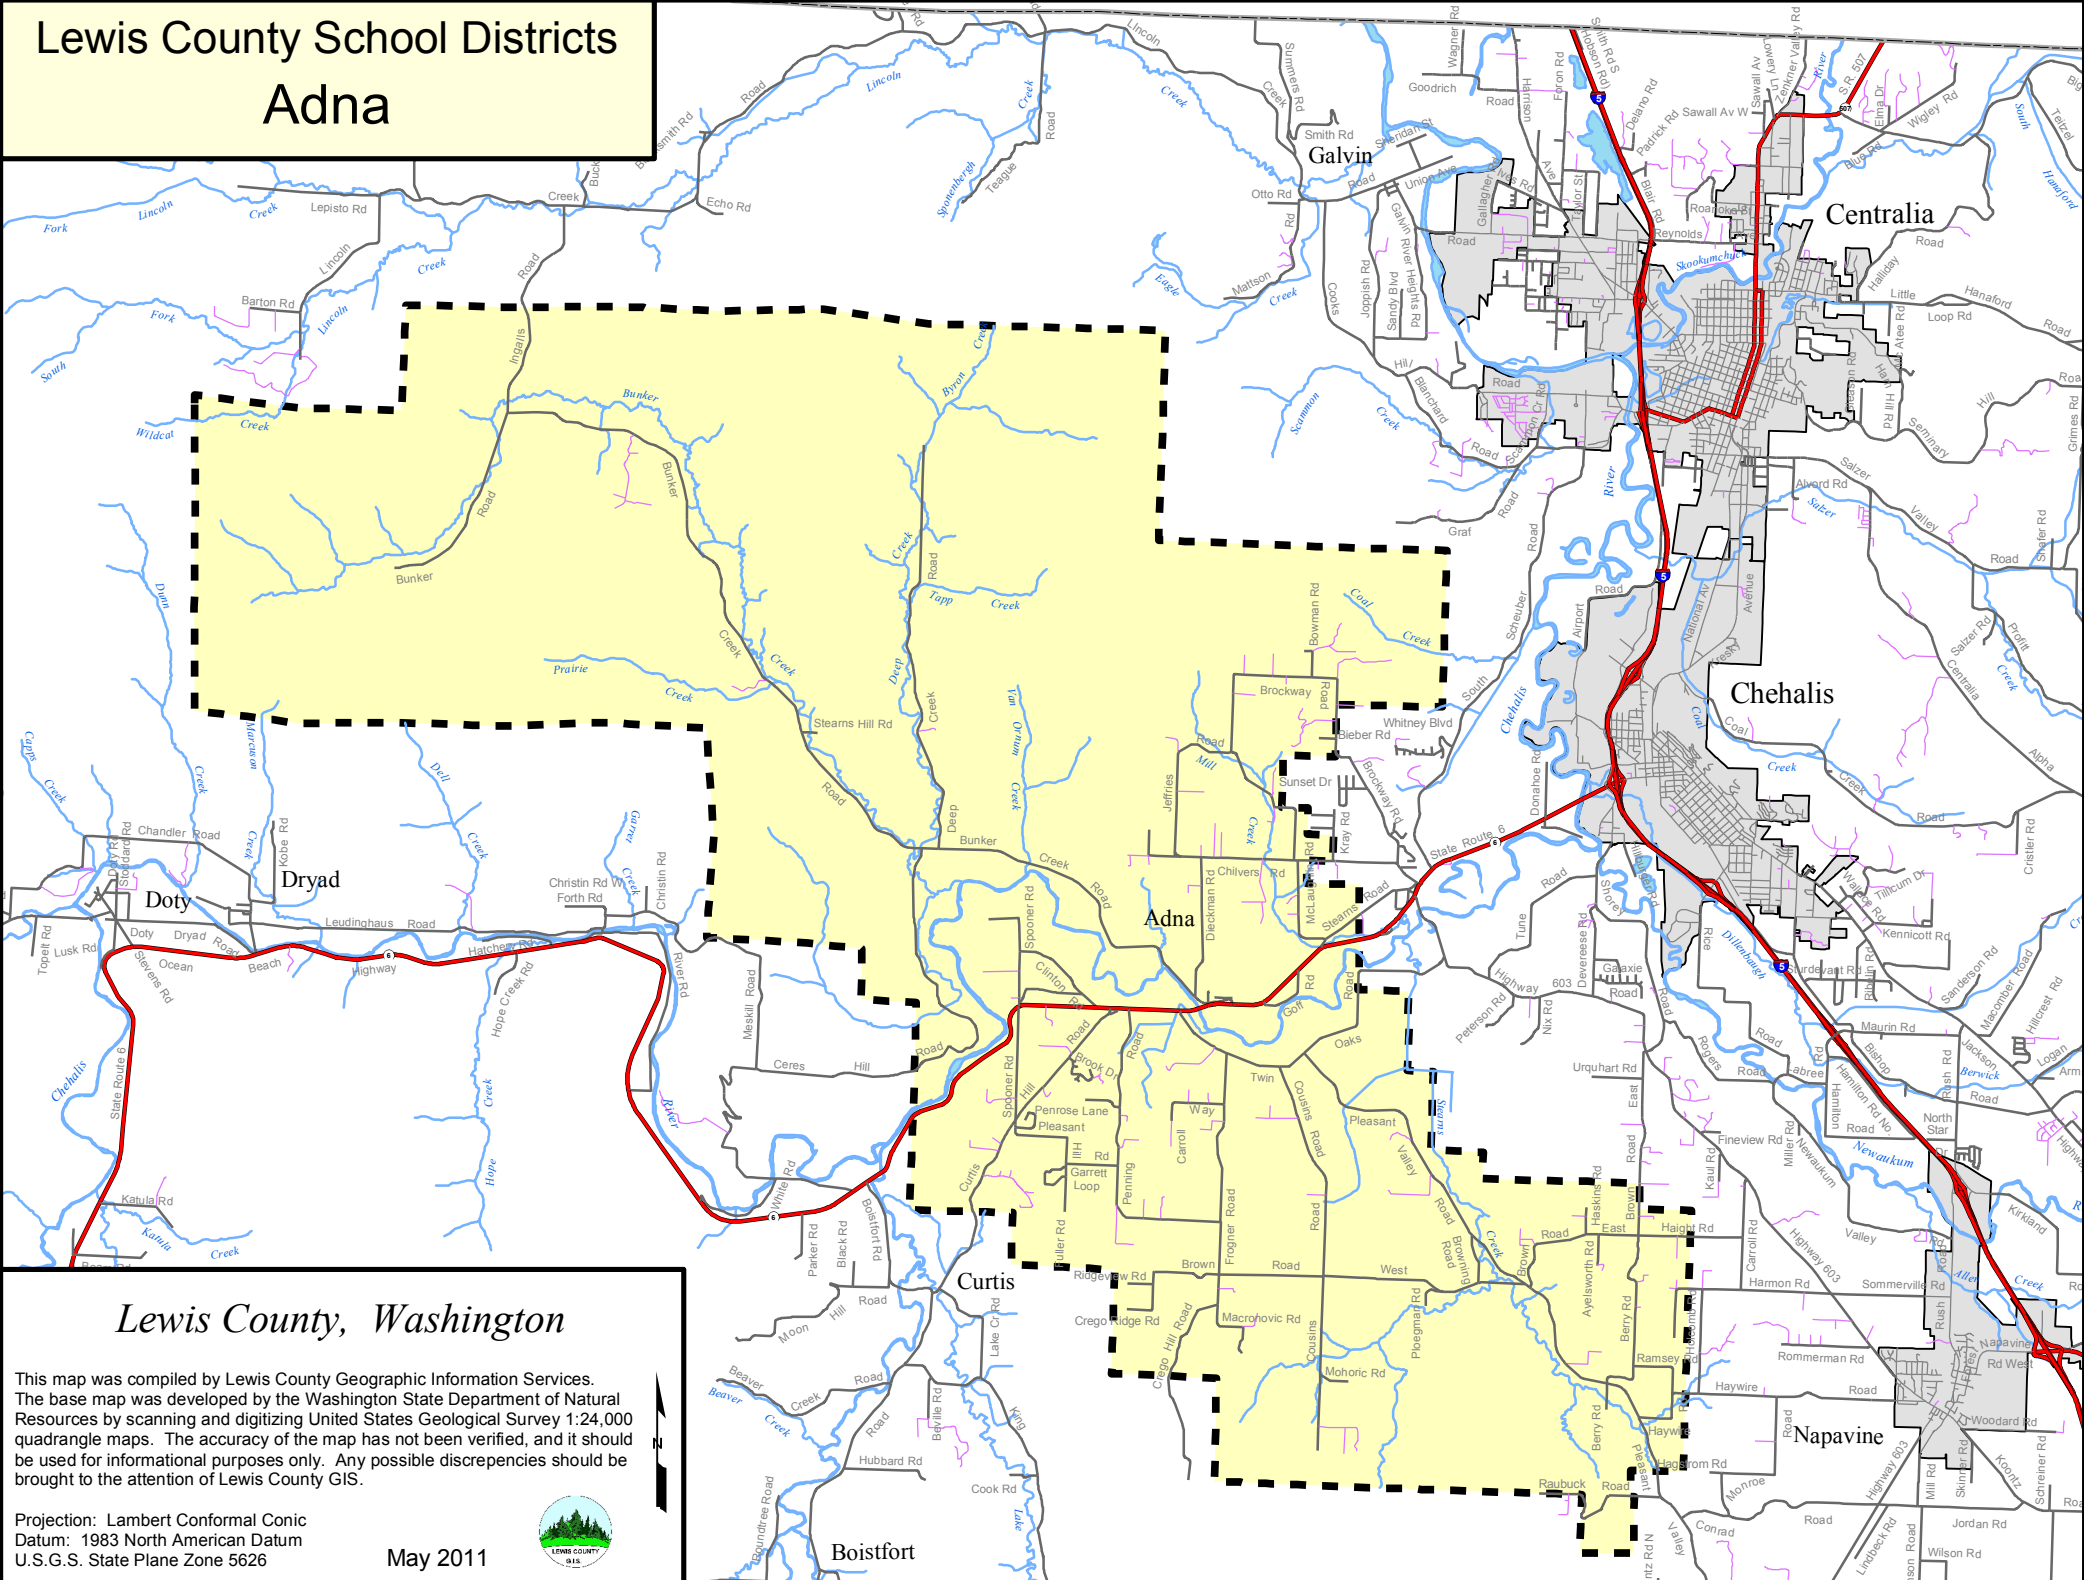

# Lewis County School Districts

## Adna

### Lewis County, Washington

This map was compiled by Lewis County Geographic Information Services. The base map was developed by the Washington State Department of Natural Resources by scanning and digitizing United States Geological Survey 1:24,000 quadrangle maps. The accuracy of the map has not been verified, and it should be used for informational purposes only. Any possible discrepancies should be brought to the attention of Lewis County GIS.

Projection: Lambert Conformal Conic  
 Datum: 1983 North American Datum  
 U.S.G.S. State Plane Zone 5626  
 May 2011