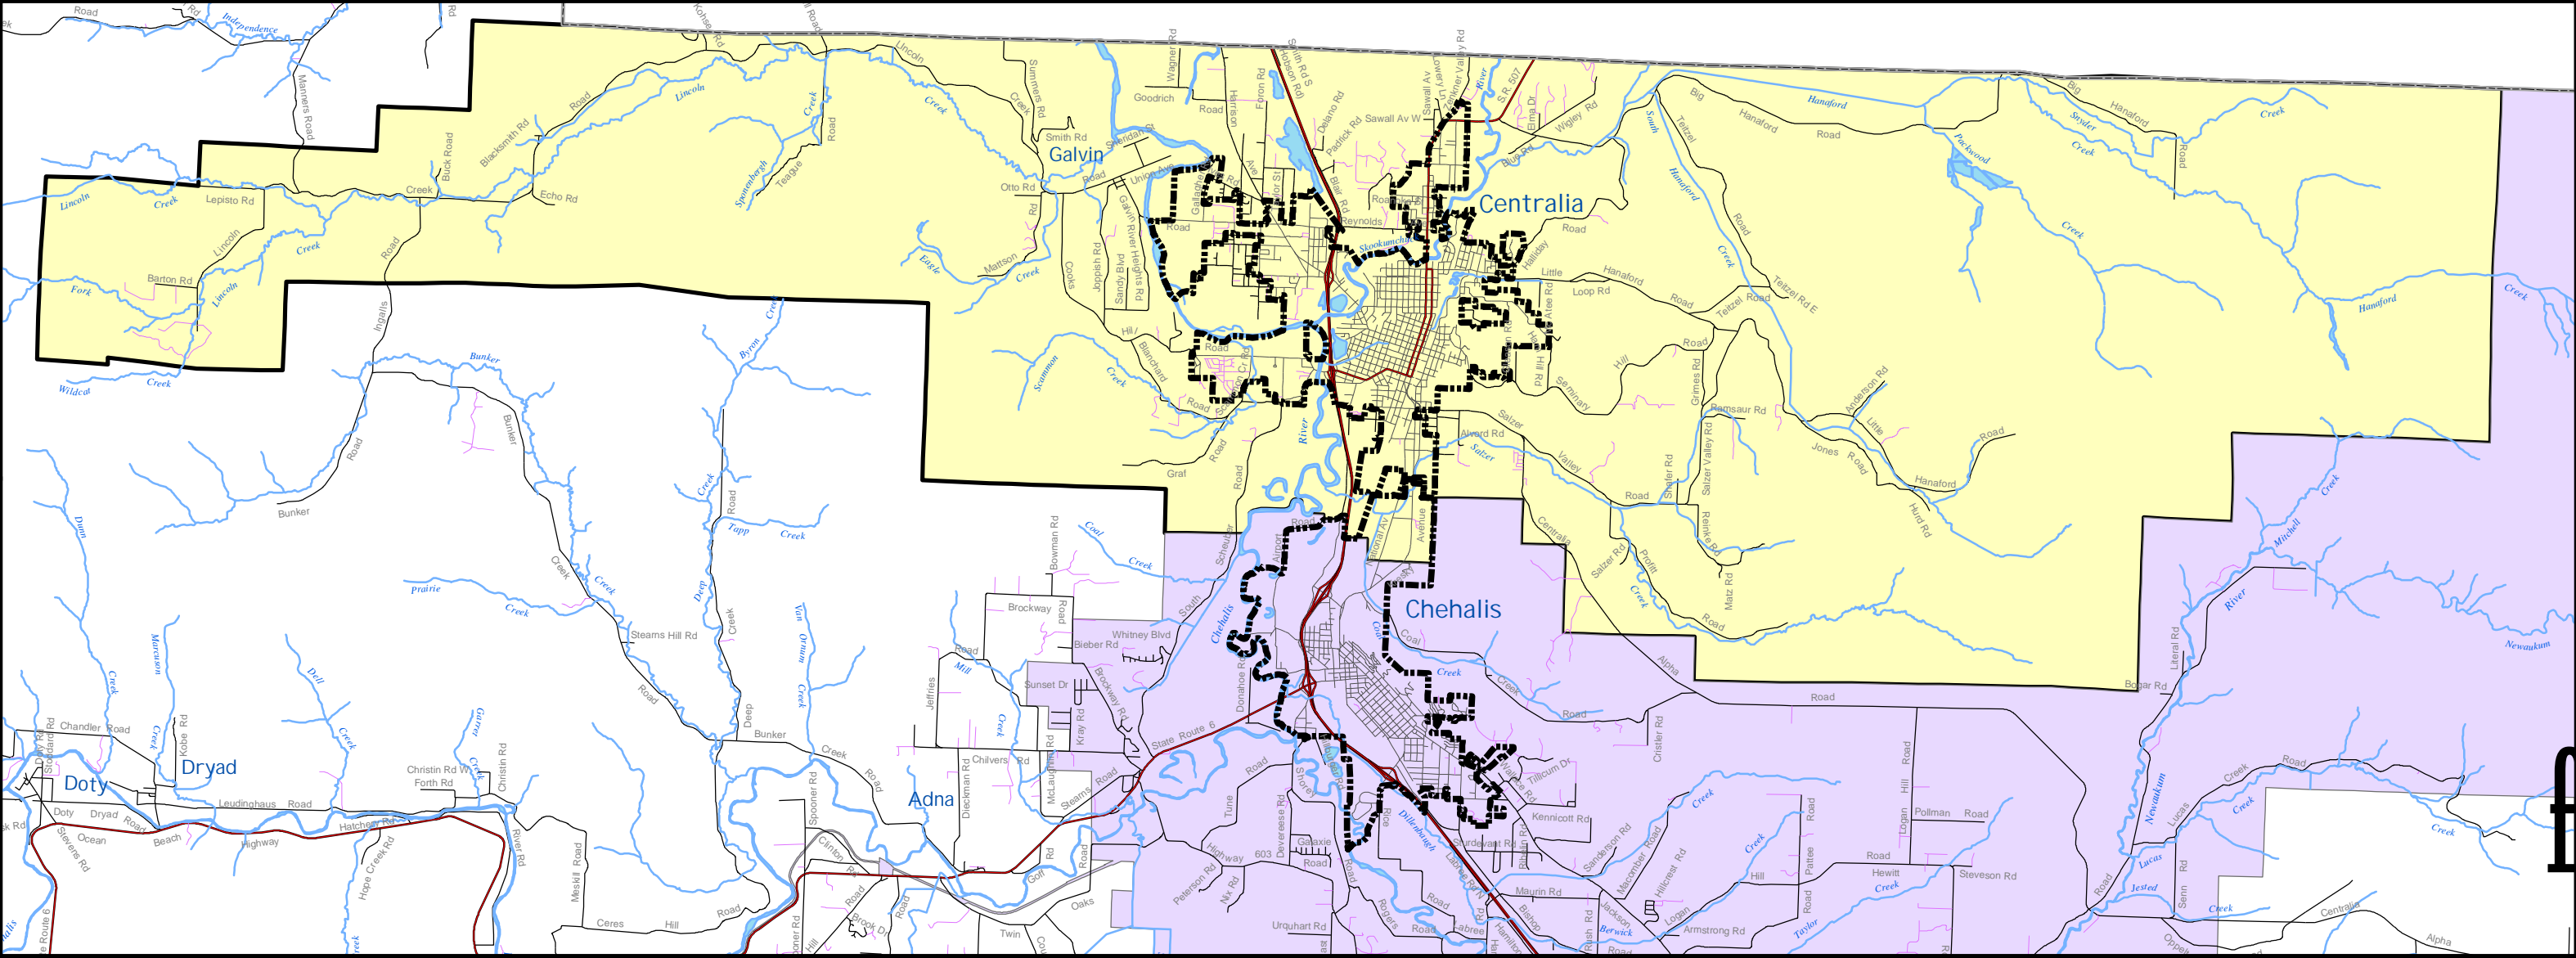

# Lewis County, Washington

## PORT DISTRICT #1

### Centralia

This map was compiled by Lewis County Geographic Information Services. The base map was developed by the Washington State Department of Natural Resources by scanning and digitizing United States Geological Survey 1:24,000 quadrangle maps. The accuracy of the map has not been verified, and it should be used for informational purposes only. Any possible discrepancies should be brought to the attention of Lewis County Geographic Information Services.

January 2009

Projection: Lambert Conformal Conic  
 Datum: 1983 North American Datum  
 U.S.G.S. State Plane Zone 5626