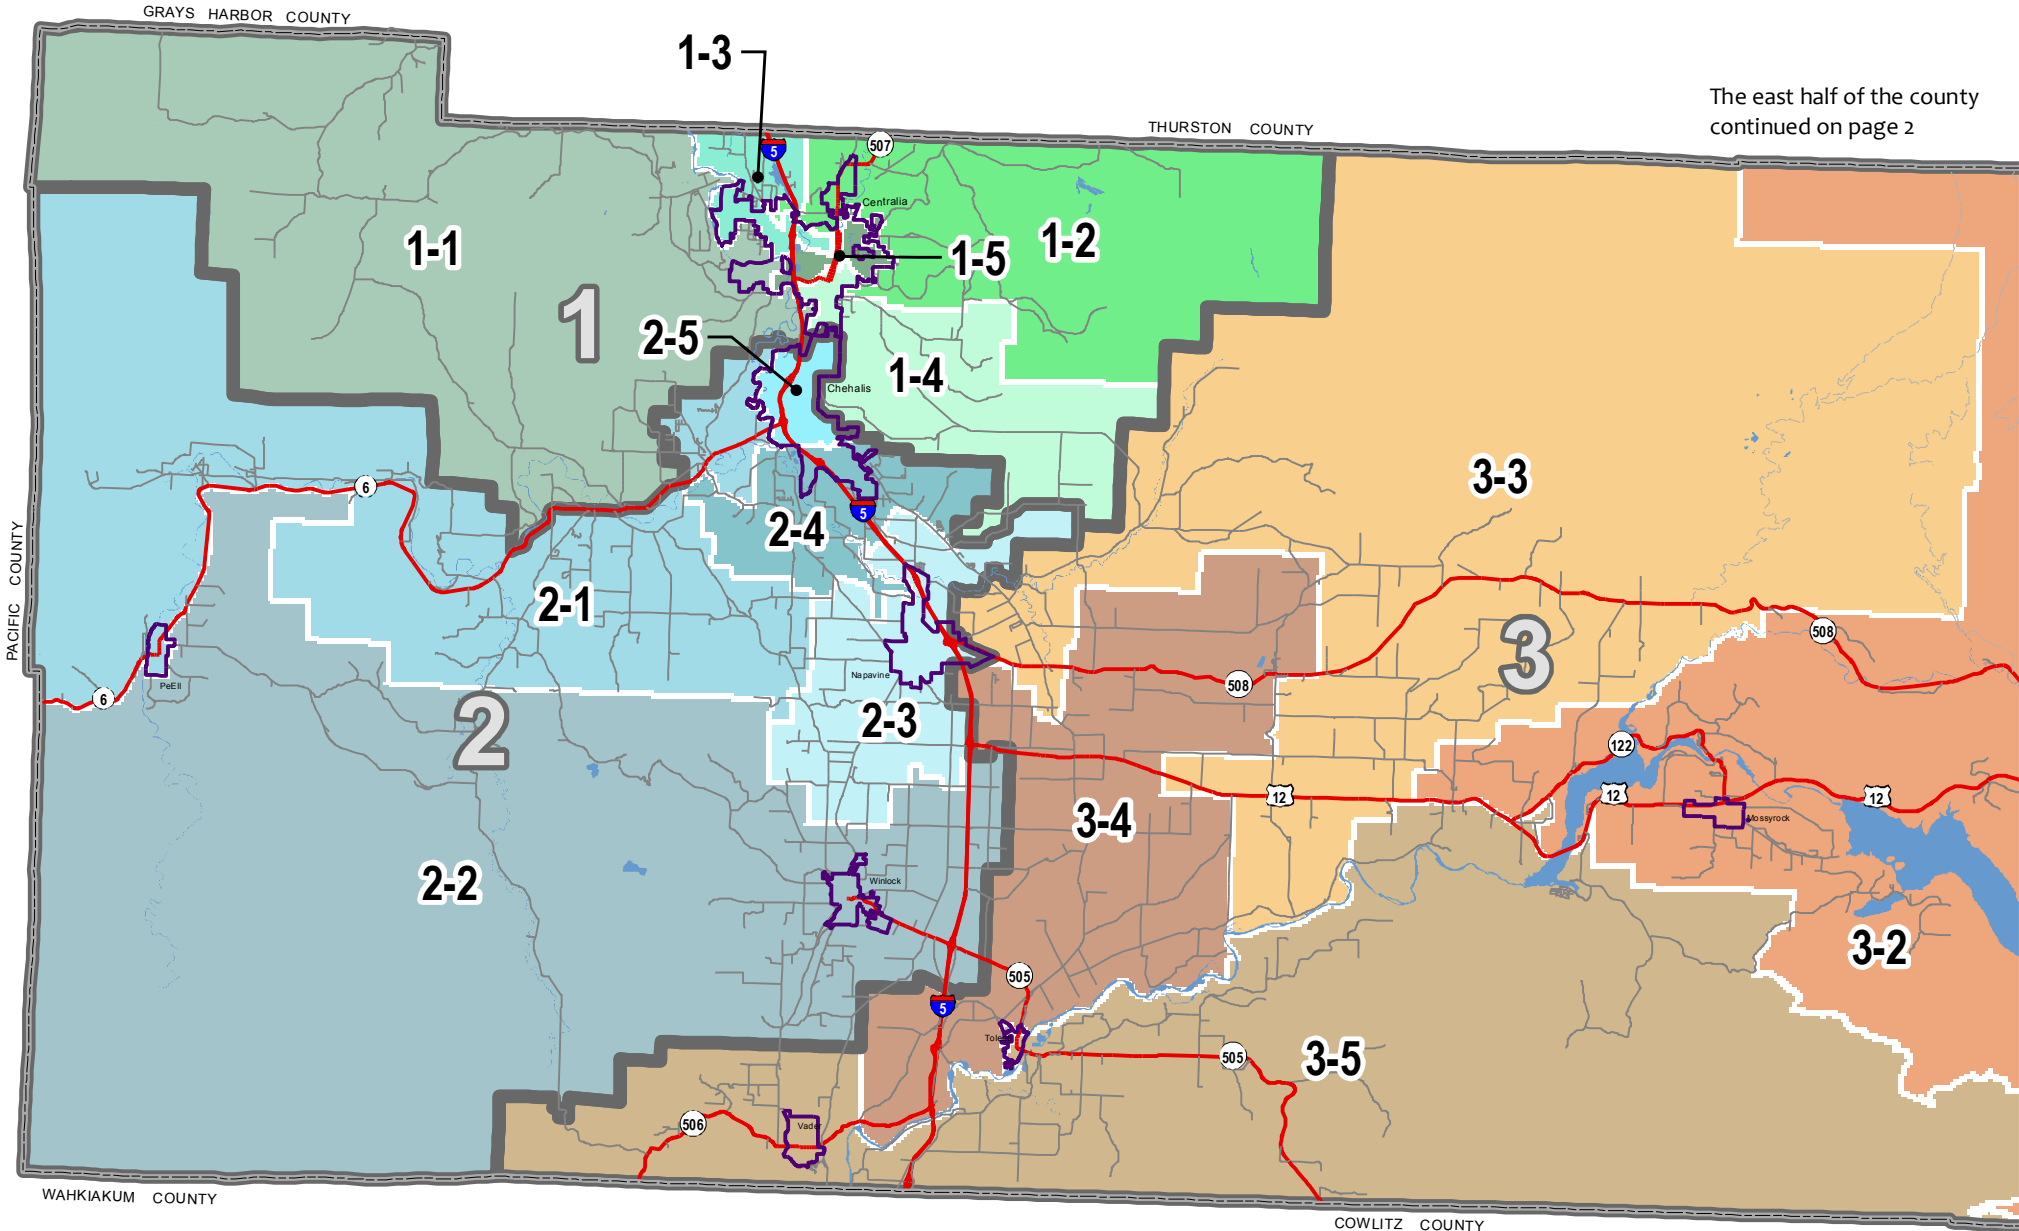

2018 Freeholder Districts

Lewis County, WA

The east half of the county continued on page 2

2018 Freeholder Districts

Lewis County, WA

The west half of the county on page 1