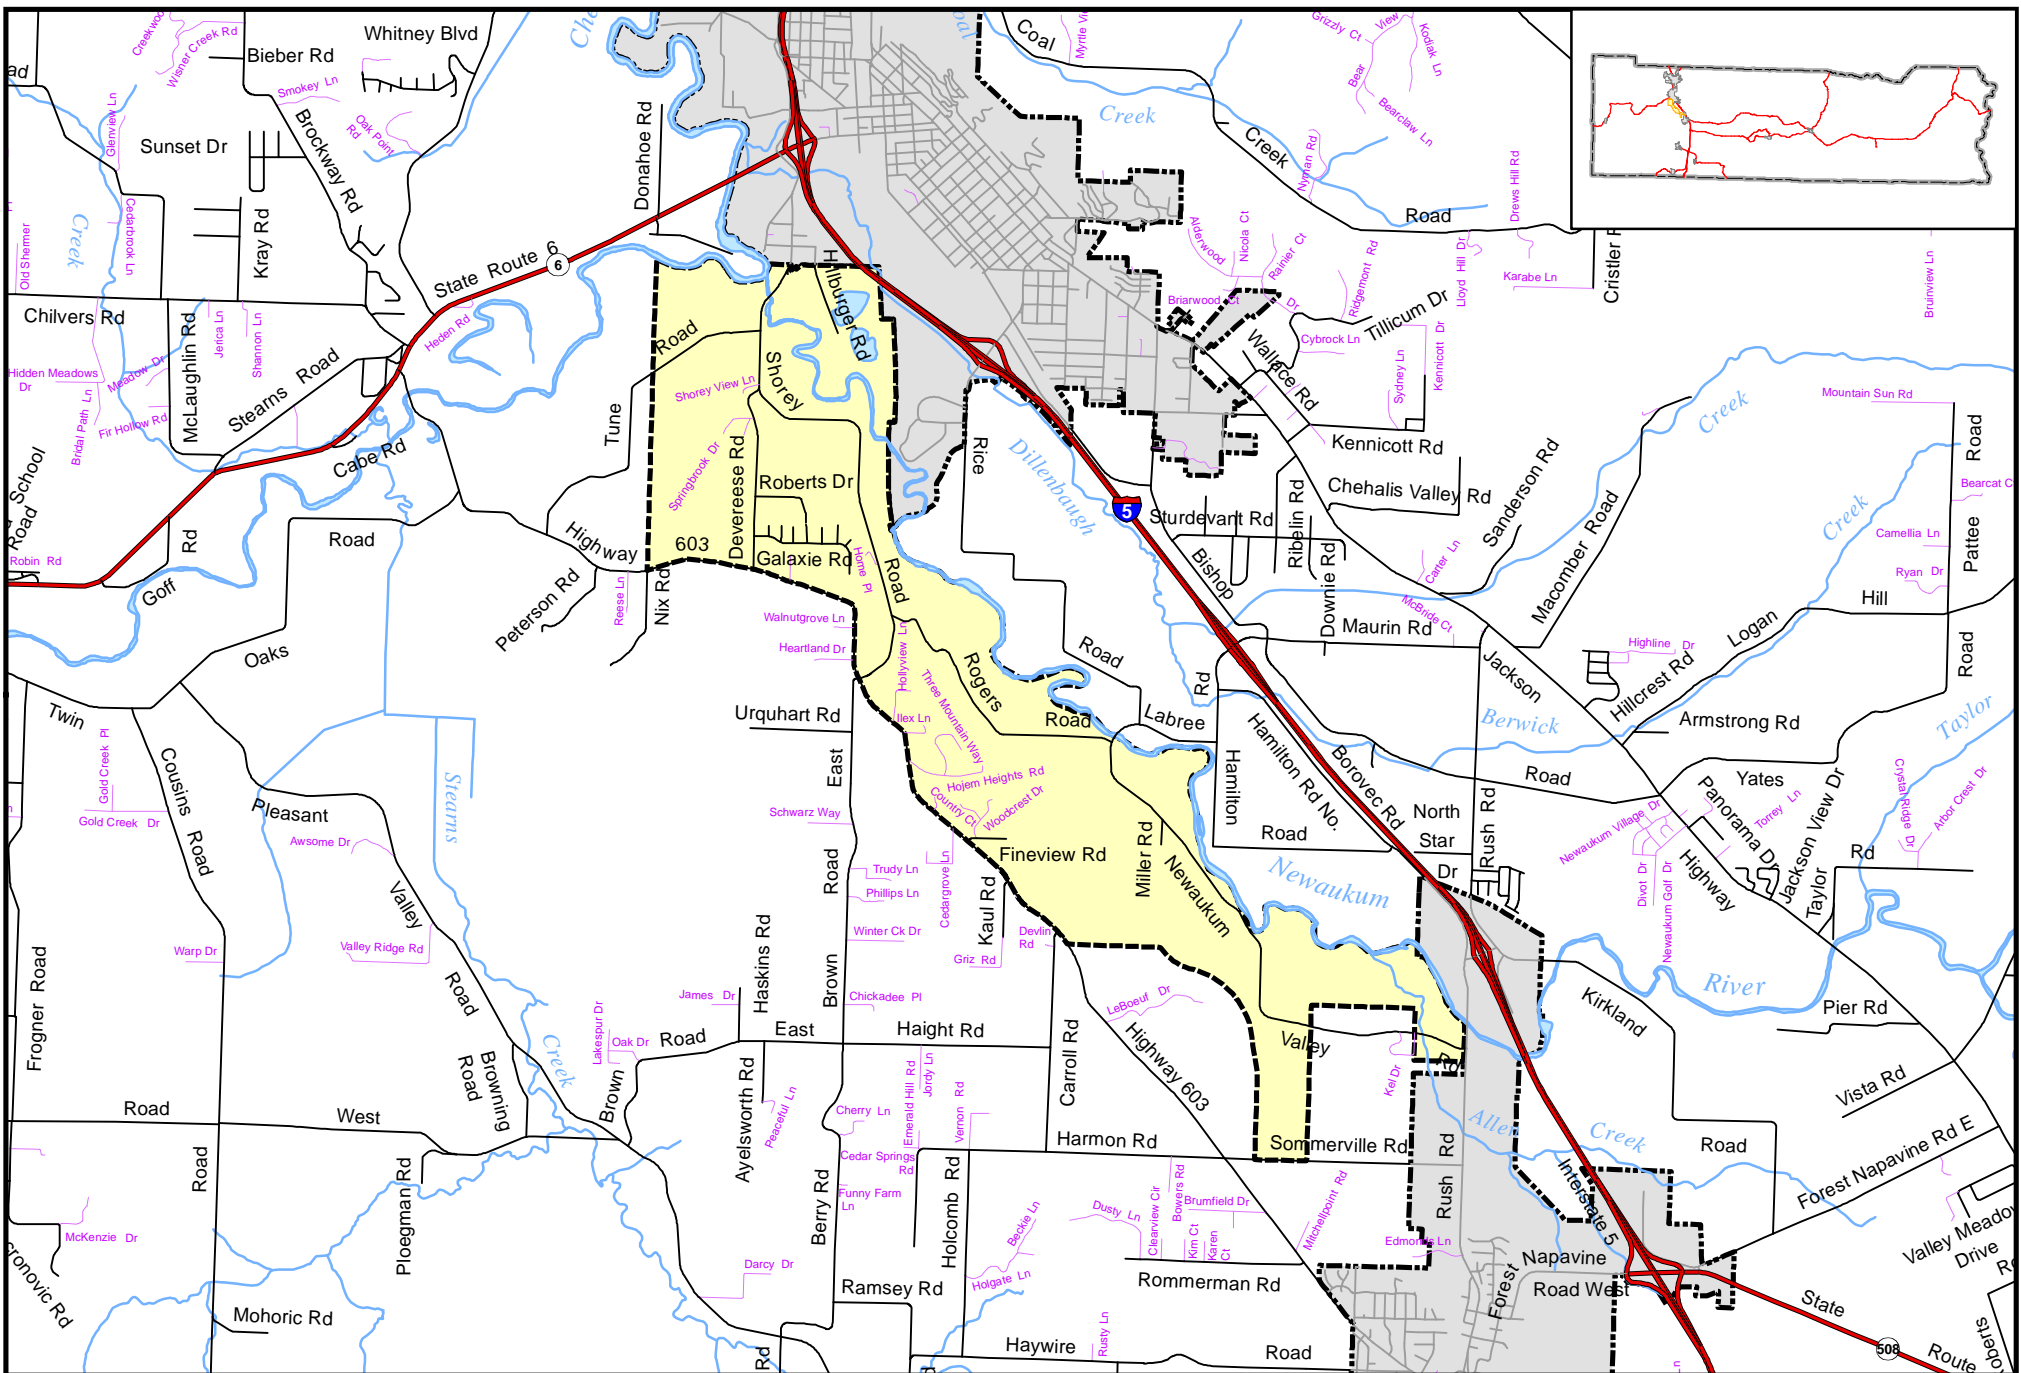

- Precincts in Subdistrict
- 036 - Newaukum
  - 040 - Parcuvia
  - 057 - Union
  - 058 - Urquhart
  - 205 - Chehalis #5
  - 206 - Chehalis #6
  - 207 - Chehalis #7

0 0.25 0.5  
Mile

*Lewis County Freeholder Districts*  
**Commissioner District #2 - Subdistrict #4**

Date: 04/27/2018

This map was compiled by Lewis County Geographic Information Services. The accuracy of the map has not been verified and should be used for reference purposes only.

This map was compiled by Lewis County Geographic Information Services. The accuracy of the map has not been verified and should be used for reference purposes only.

# Lewis County Voting Districts Newaukum

August 2012

This map was compiled by Lewis County Geographic Information Services. The accuracy of the map has not been verified and should be used for reference purposes only.