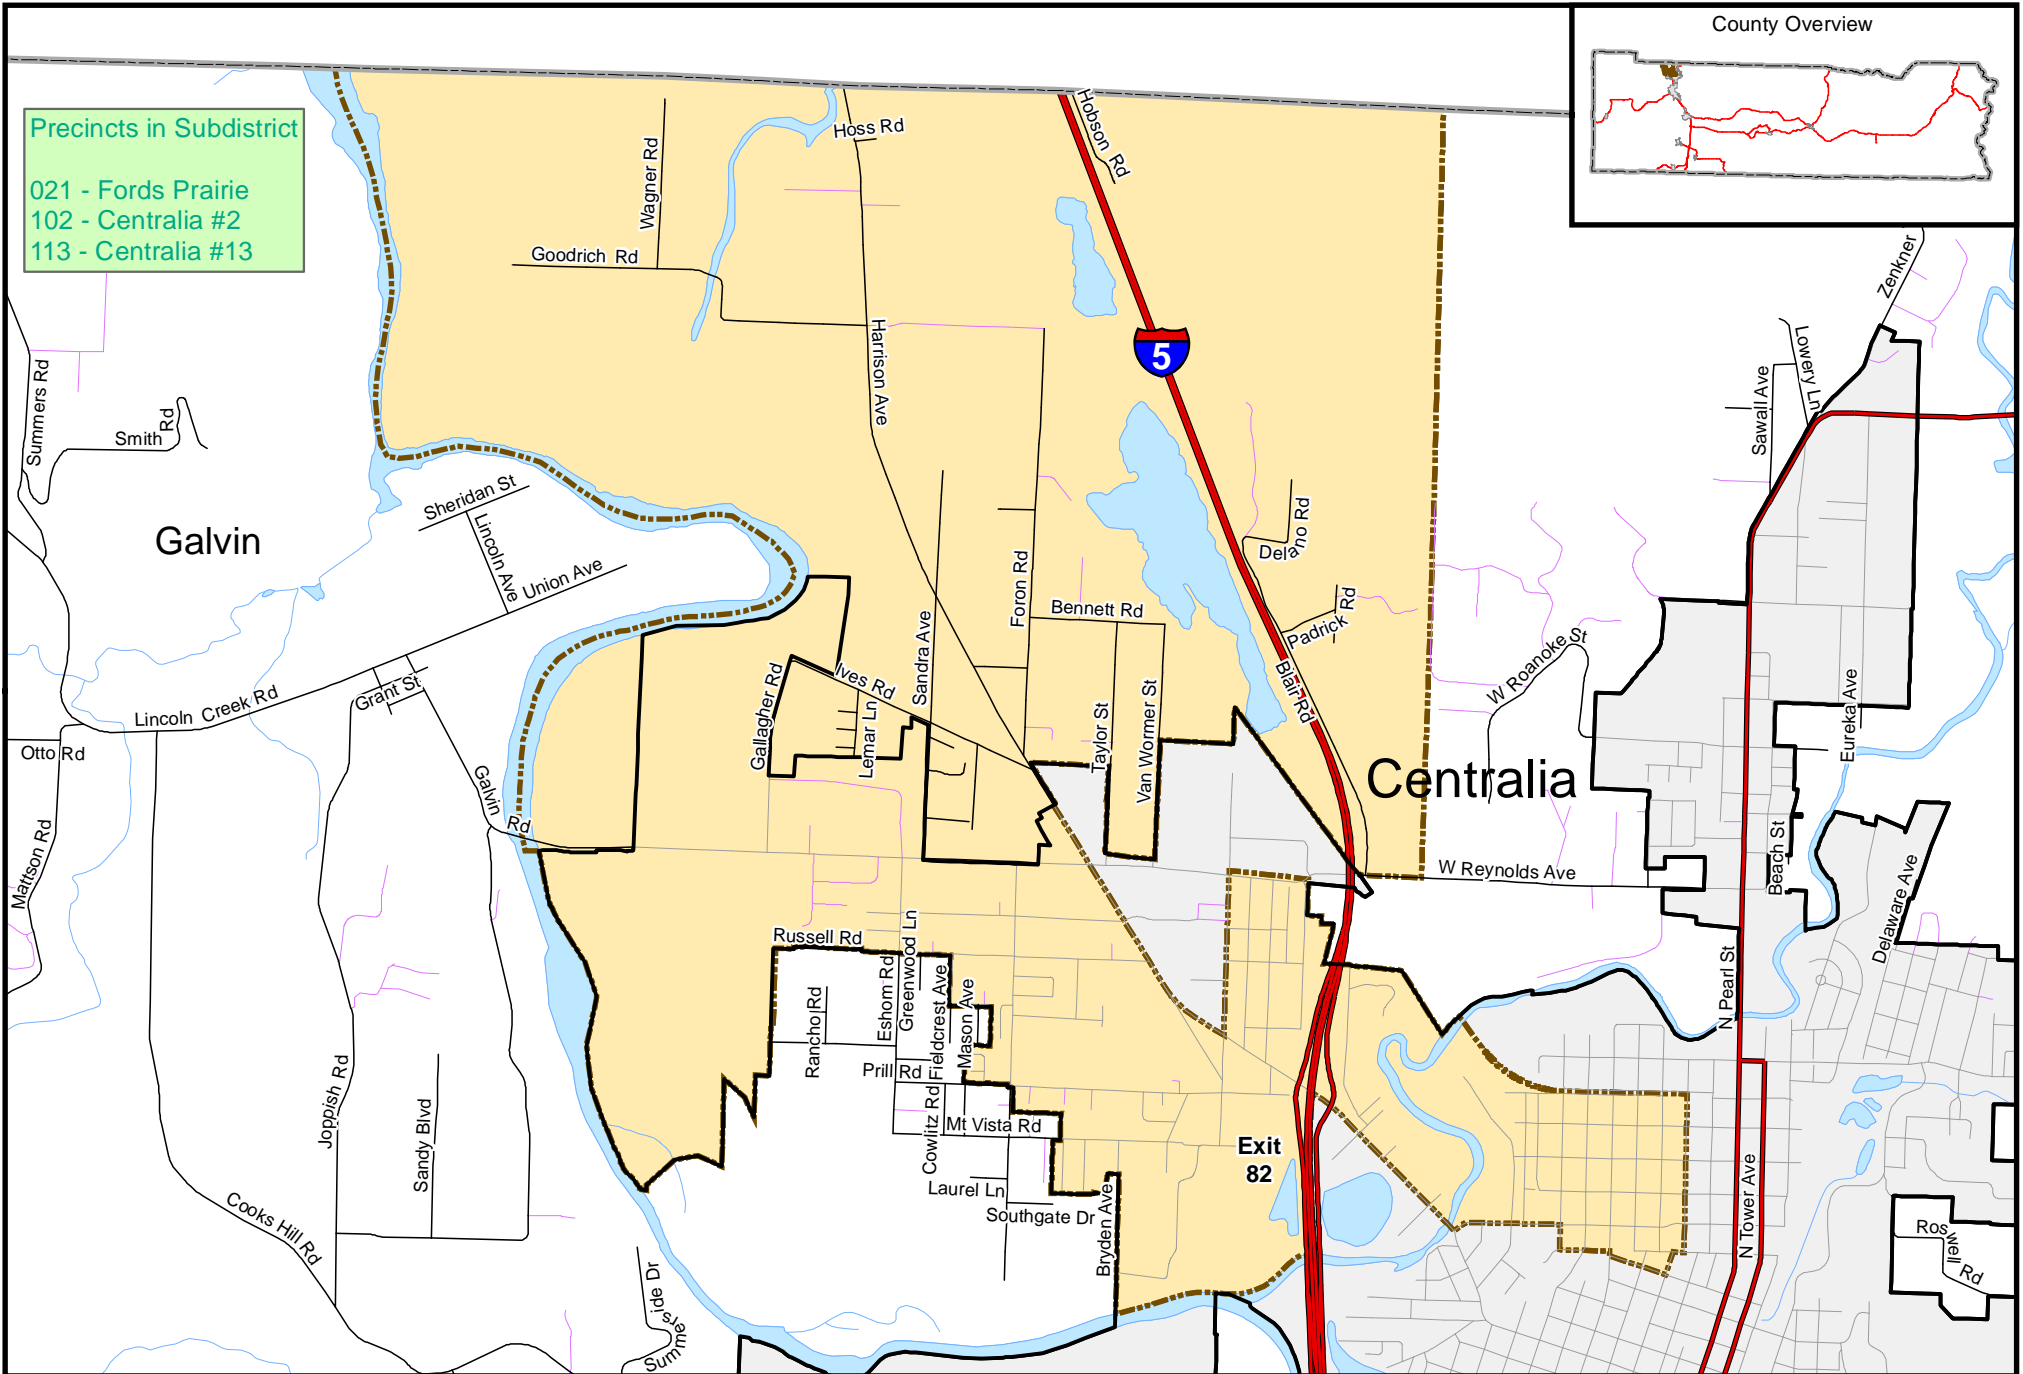

Precincts in Subdistrict

- 021 - Fords Prairie
- 102 - Centralia #2
- 113 - Centralia #13

This map was compiled by Lewis County Geographic Information Services. The accuracy of the map has not been verified and should be used for reference purposes only.

Lewis County Freeholder Districts

Commissioner District #1 - Subdistrict #3

This map was compiled by Lewis County Geographic Information Services. The accuracy of the map has not been verified and should be used for reference purposes only.

Lewis County Voting Districts

Fords Prairie Precinct

August 2012

This map was compiled by Lewis County Geographic Information Services. The accuracy of the map has not been verified and should be used for reference purposes only.