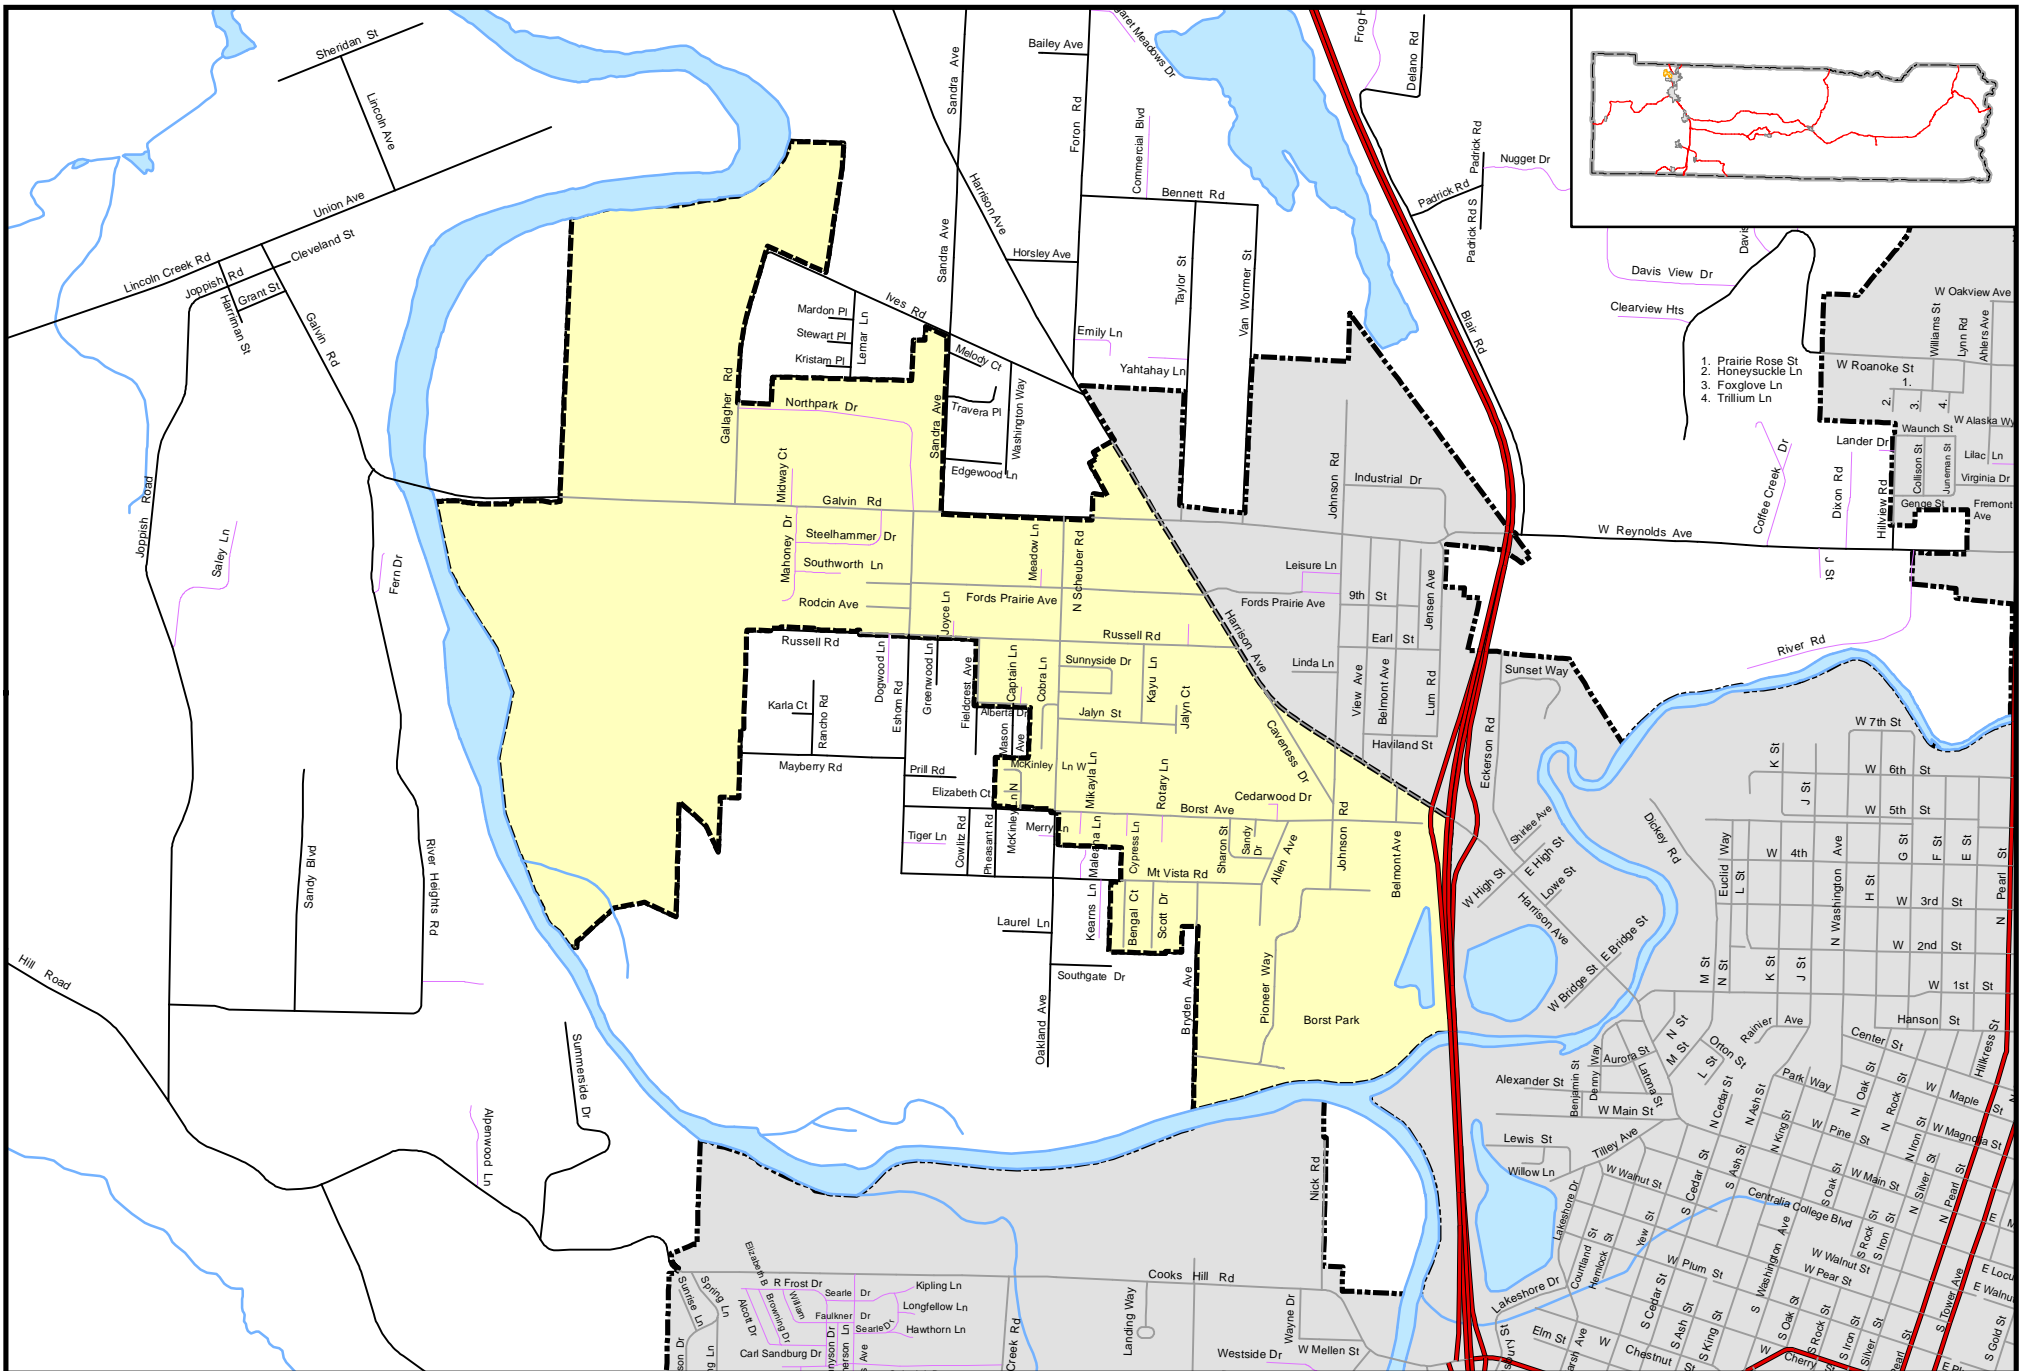

This map was compiled by Lewis County Geographic Information Services. The accuracy of the map has not been verified and should be used for reference purposes only.

Lewis County Voting Districts

Centralia #13

August 2012