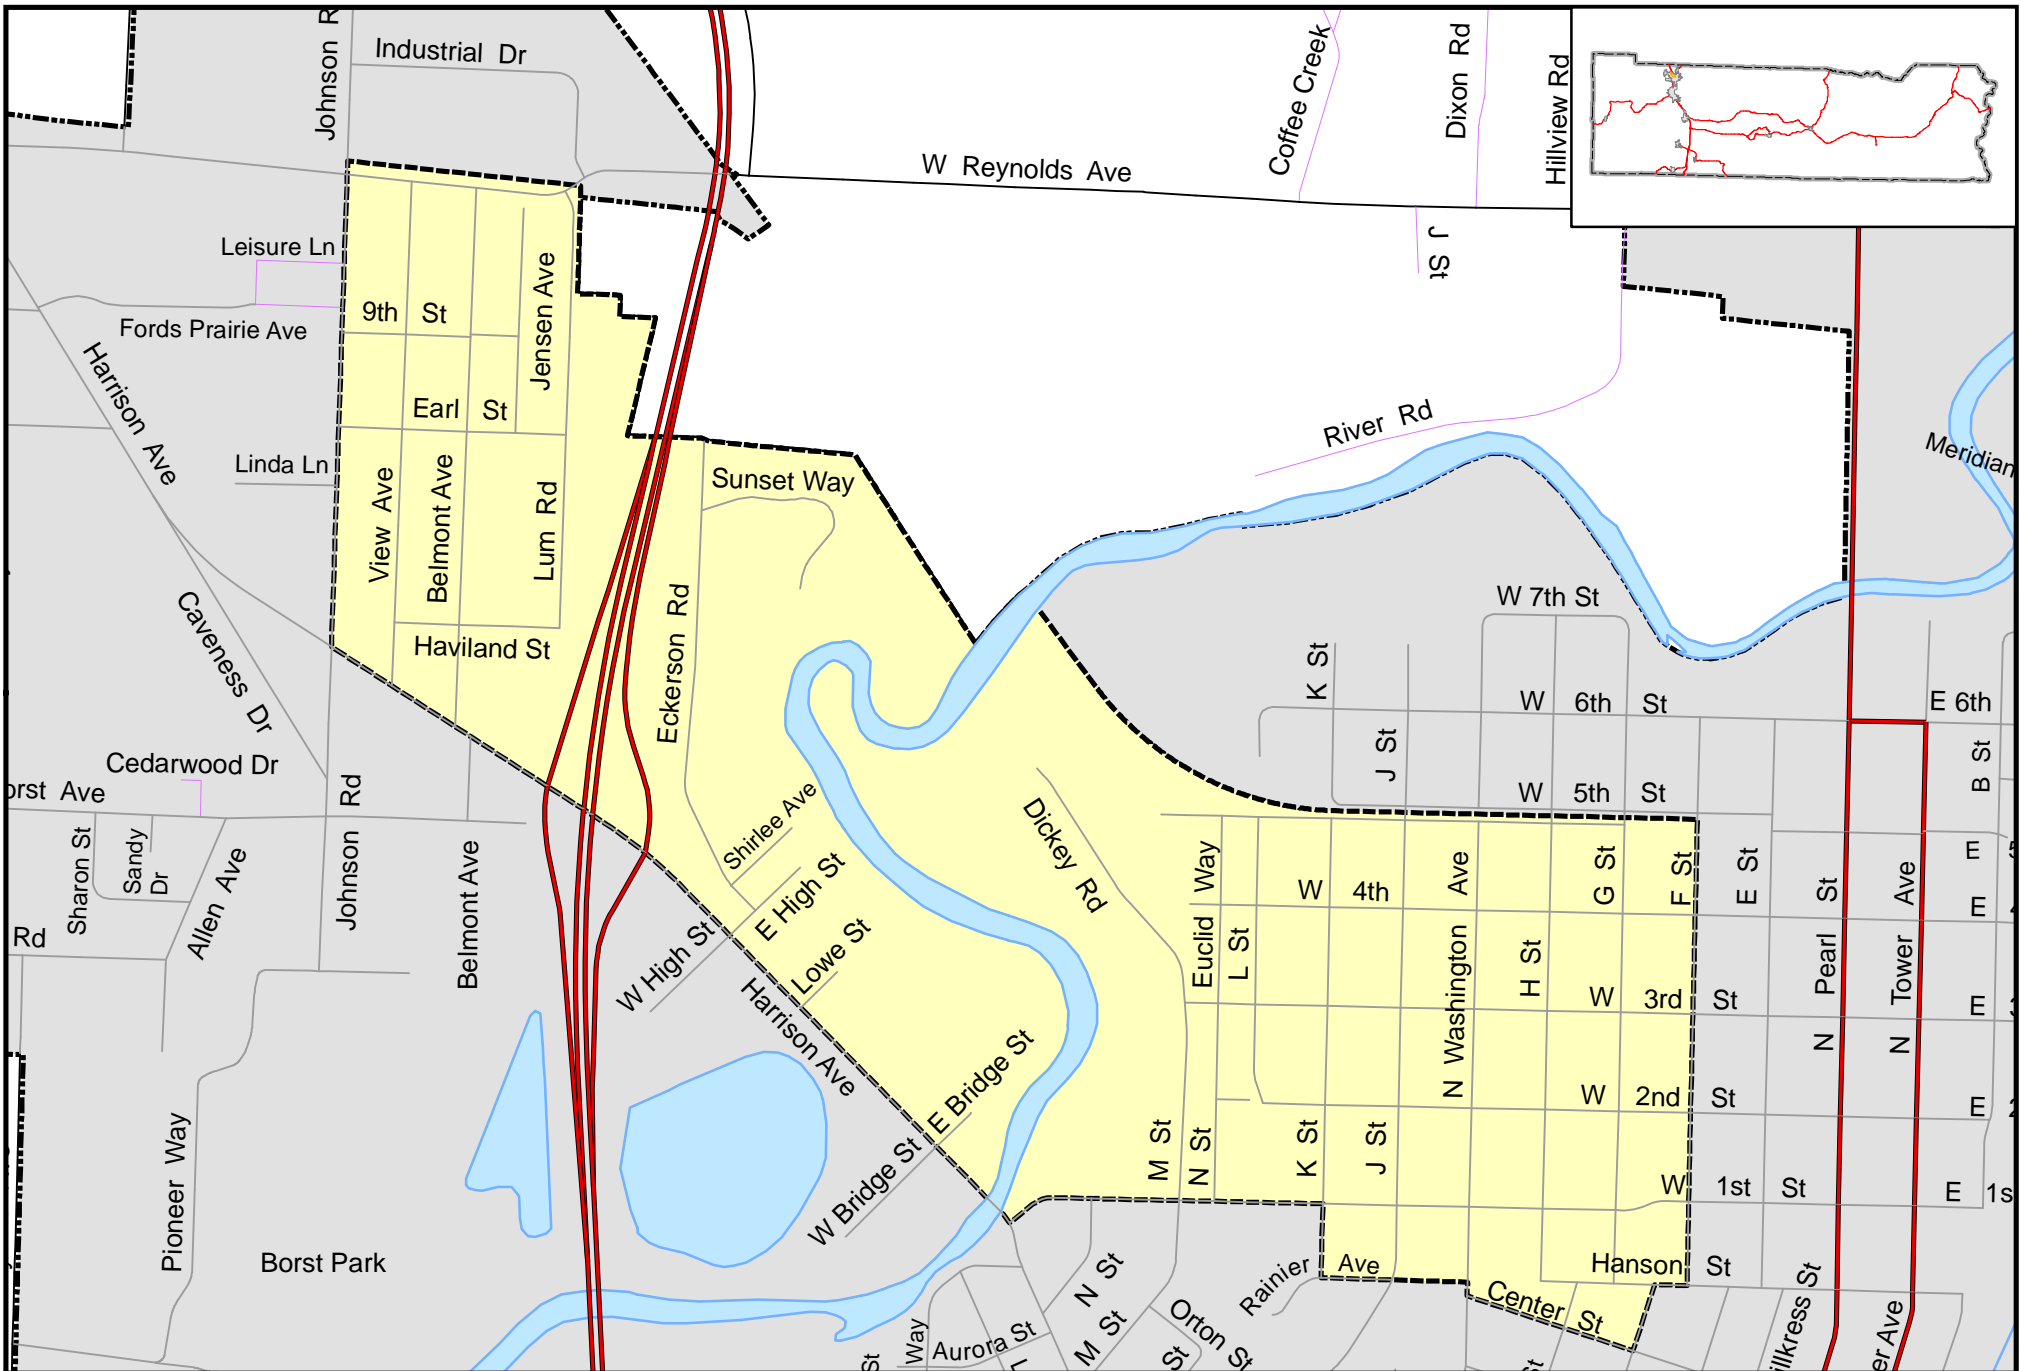

Precincts in Subdistrict

- 021 - Fords Prairie
- 102 - Centralia #2
- 113 - Centralia #13

This map was compiled by Lewis County Geographic Information Services. The accuracy of the map has not been verified and should be used for reference purposes only.

Lewis County Freeholder Districts

Commissioner District #1 - Subdistrict #3

This map was compiled by Lewis County Geographic Information Services. The accuracy of the map has not been verified and should be used for reference purposes only.

Lewis County Voting Districts

Fords Prairie Precinct

August 2012

This map was compiled by Lewis County Geographic Information Services. The accuracy of the map has not been verified and should be used for reference purposes only.