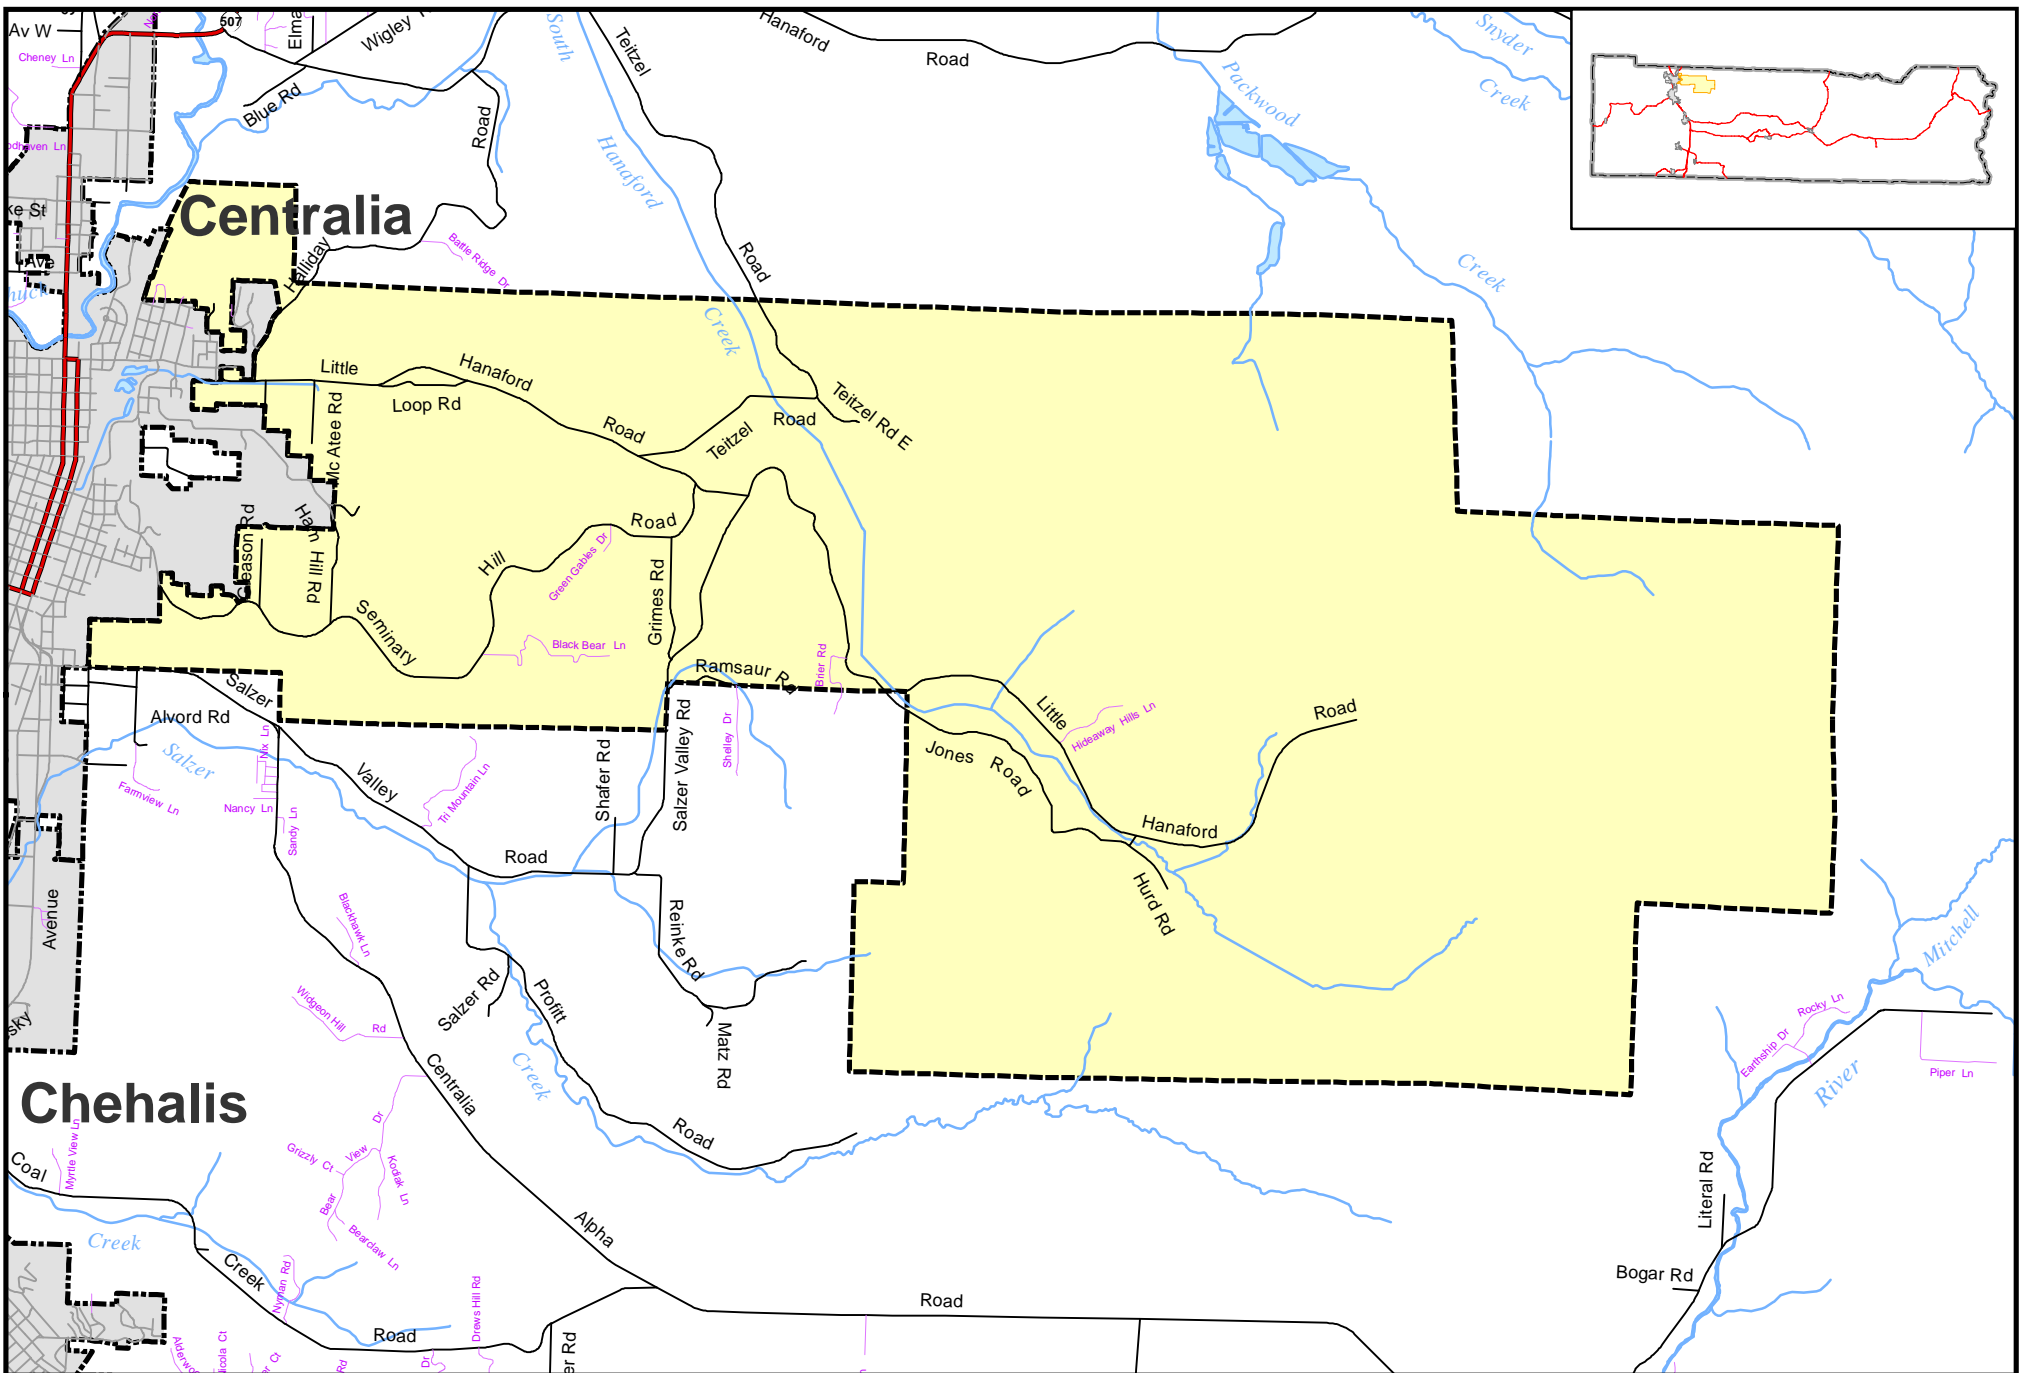

Precincts in Subdistrict

- 049 - Seminary Hill
- 051 - Skookumchuck
- 101 - Centralia #1
- 110 - Centralia #10
- 111 - Centralia #11

This map was compiled by Lewis County Geographic Information Services. The accuracy of the map has not been verified and should be used for reference purposes only.

Lewis County Freeholder Districts

Commissioner District #1 - Subdistrict #2

This map was compiled by Lewis County Geographic Information Services. The accuracy of the map has not been verified and should be used for reference purposes only.