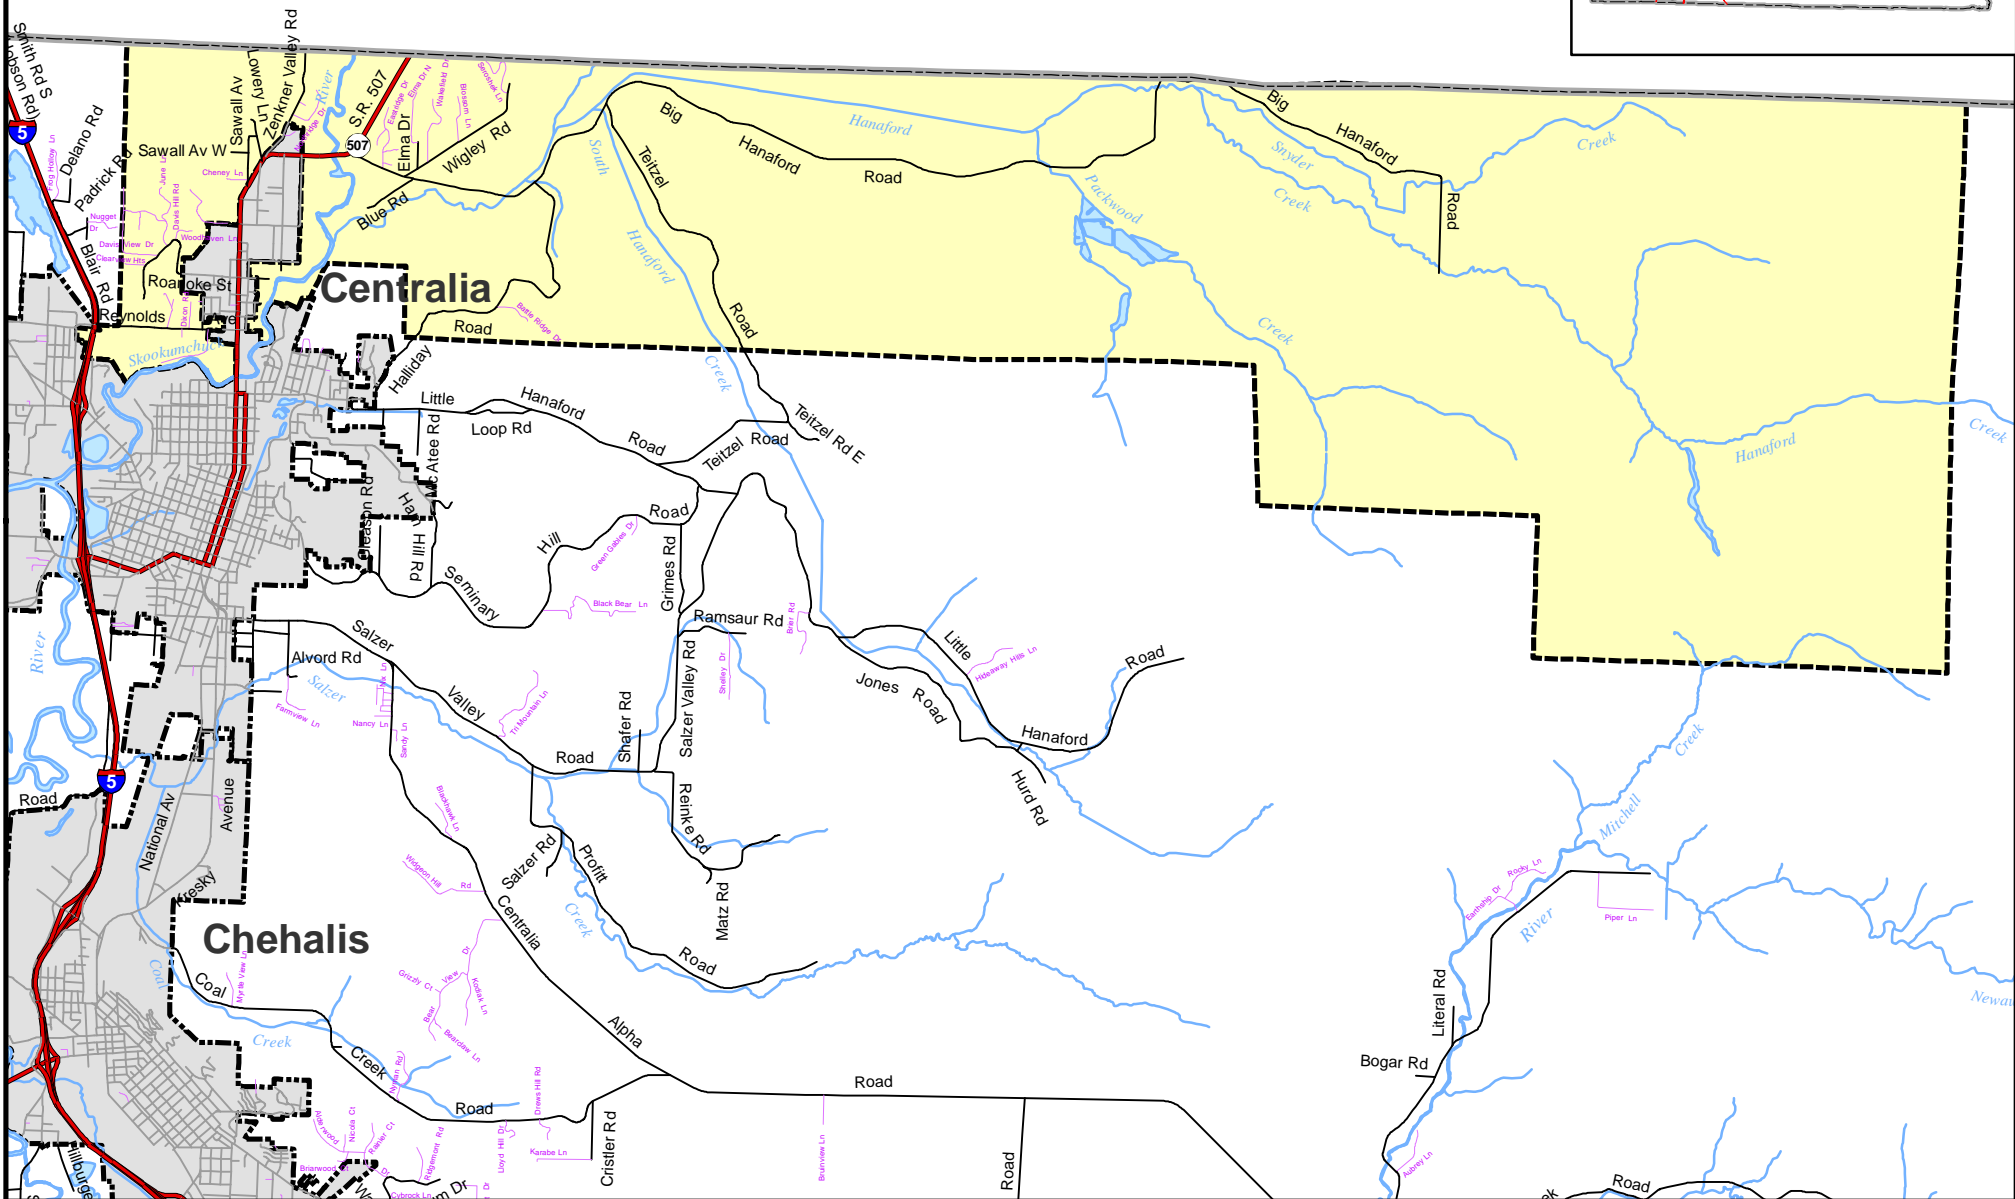

This map was compiled by Lewis County Geographic Information Services. The accuracy of the map has not been verified and should be used for reference purposes only.

Lewis County Voting Districts Skookumchuck

August 2012