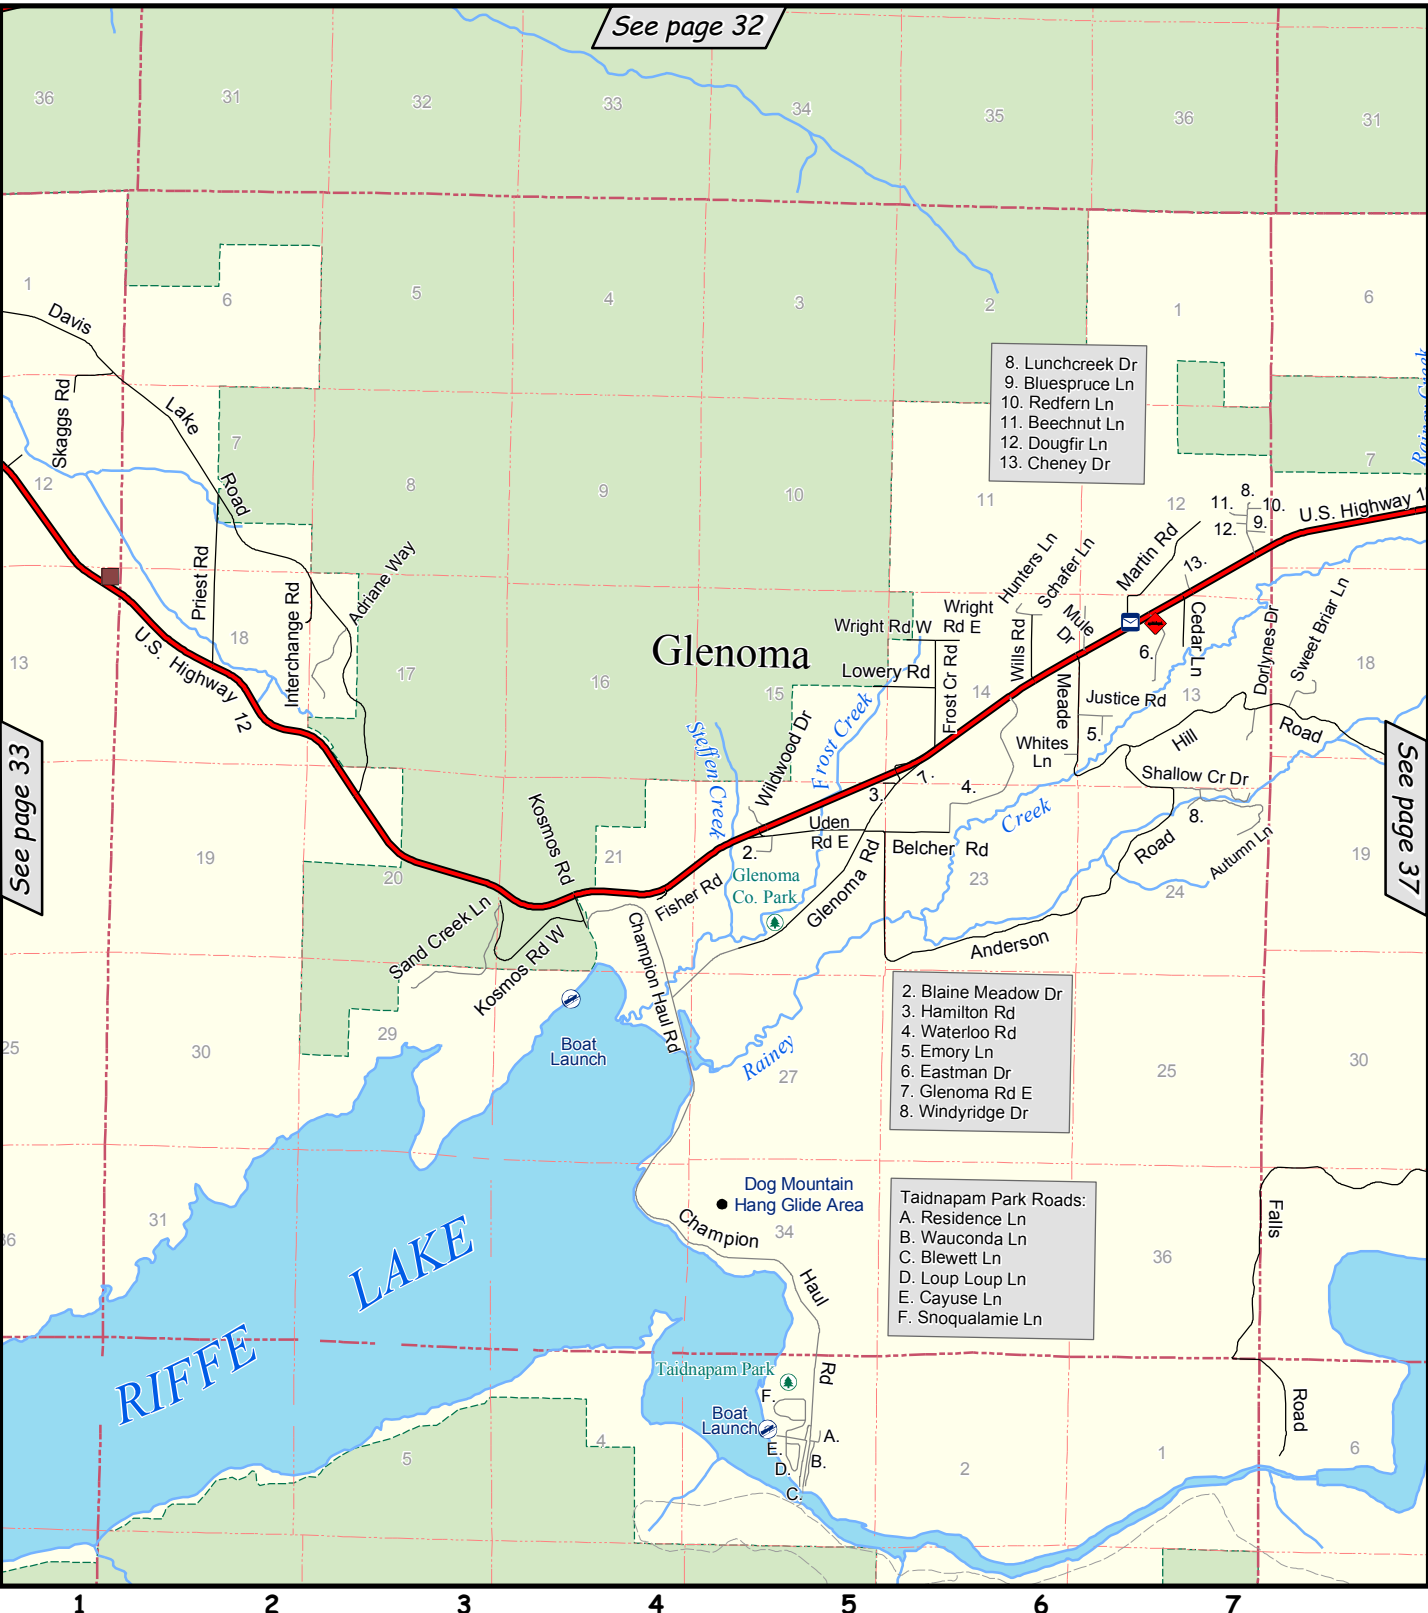

See page 32

- 8. Lunchcreek Dr
- 9. Bluespruce Ln
- 10. Redfern Ln
- 11. Beechnut Ln
- 12. Dougfir Ln
- 13. Cheney Dr

- 2. Blaine Meadow Dr
- 3. Hamilton Rd
- 4. Waterloo Rd
- 5. Emory Ln
- 6. Eastman Dr
- 7. Glenoma Rd E
- 8. Windyridge Dr

- Taidnapam Park Roads:
- A. Residence Ln
 - B. Wauconda Ln
 - C. Blewett Ln
 - D. Loup Loup Ln
 - E. Cayuse Ln
 - F. Snoqualamie Ln

See page 33

See page 37

November 2009

Lewis County, Washington
Township 12 North, Range 5 East

Scale: 1" = 1 mile

- Fire Station
- Point of Interest
- Boat Launch
- Taidnapam Park
- Post Office
- Drop box
- Glenoma County Park
- National Forest

31	32	
33	34	37
		39