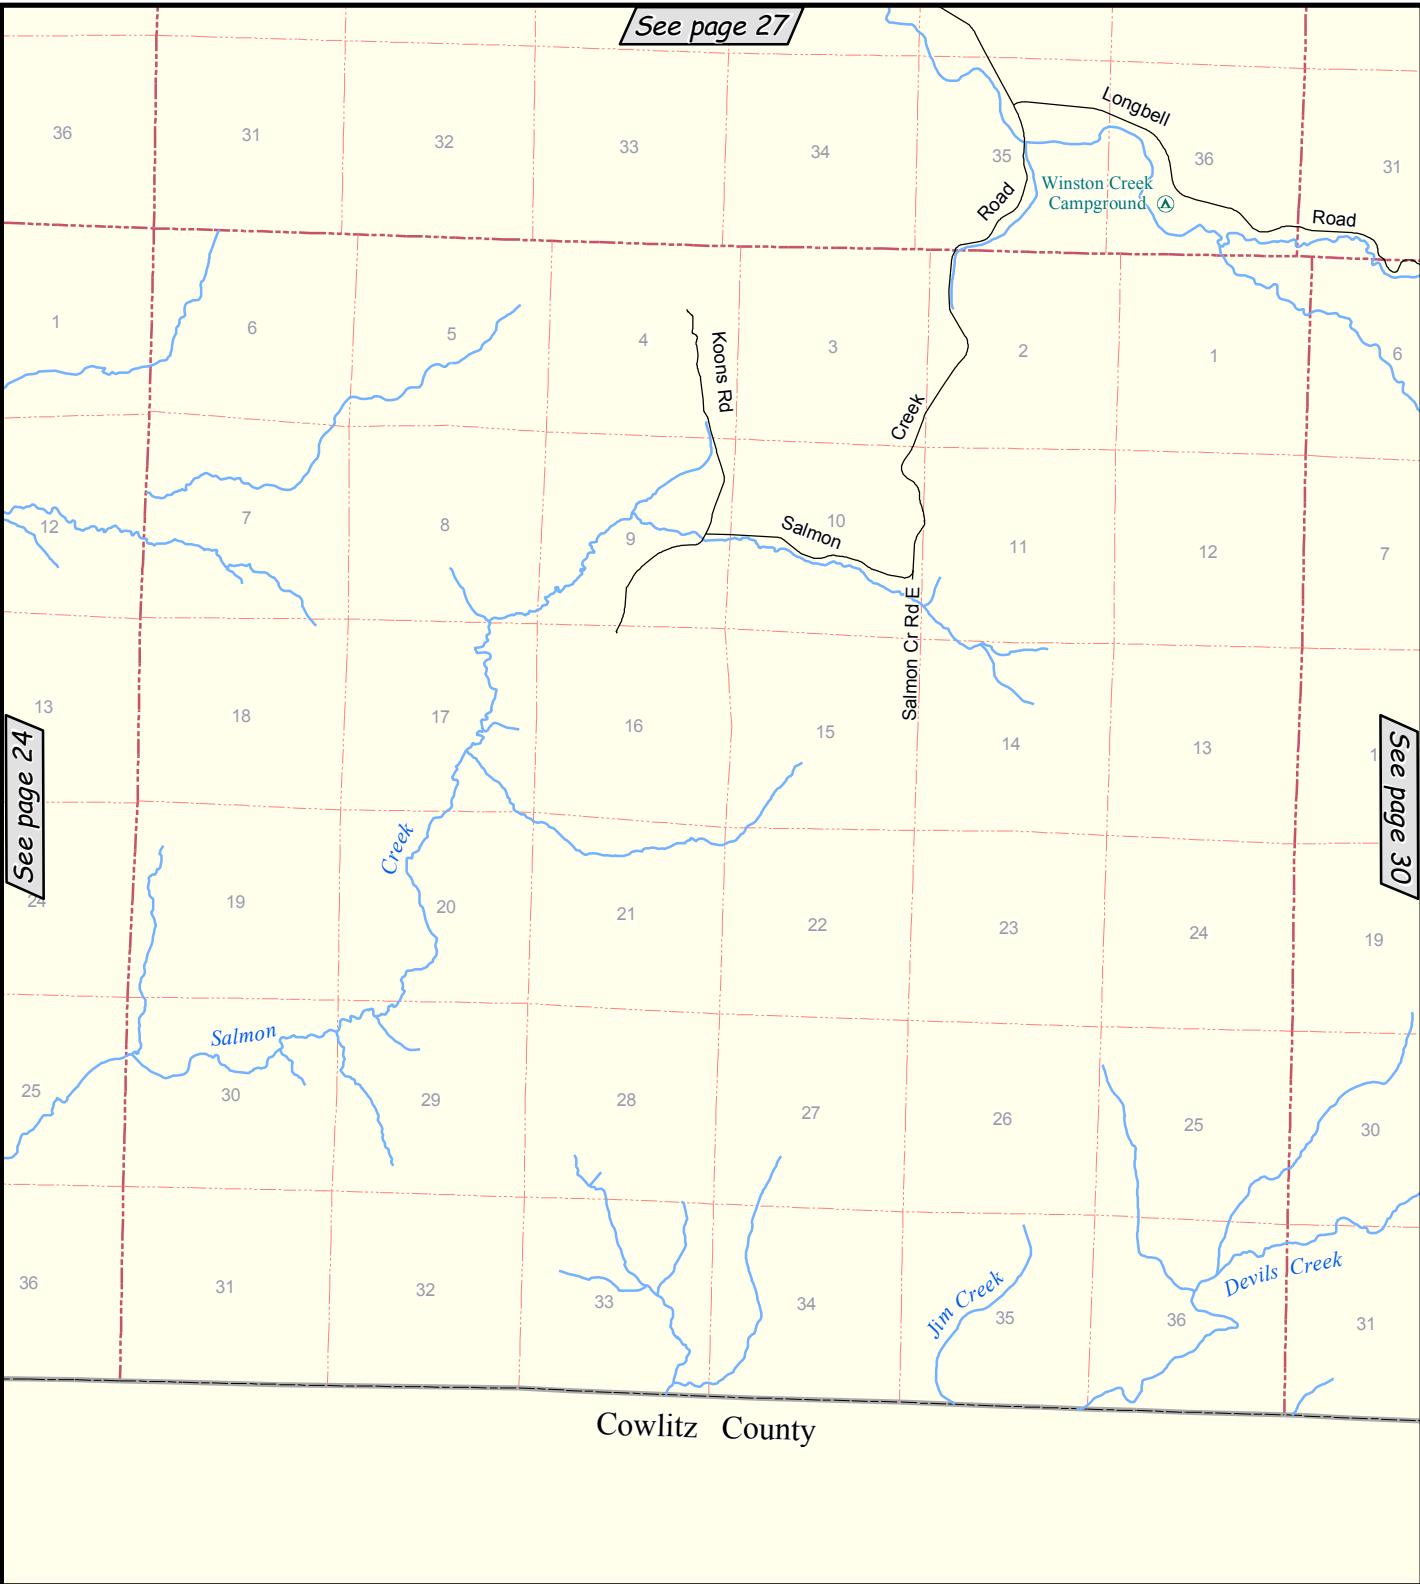

See page 27

See page 24

See page 30

Cowlitz County

Lewis County, Washington

November 2009

Township 11 North, Range 2 East

Scale: 1" = 1 mile

22	27	28
24	29	30

Ⓐ Campground